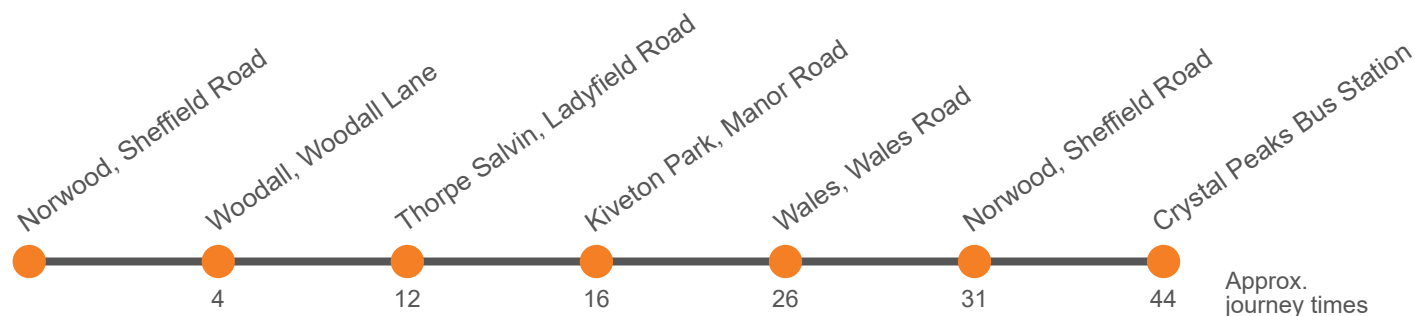

Monday to Friday

Crystal Peaks Bus Station, Stop CP2	...	0722	0930	1130	1330	...
Holbrook, Station Road	...					1652
Norwood, Rotherham Rd Roundabout	0635	0735	0943	1143	1343	1657
Dowcarr Lane, Woodall Lane	0640	0739	0947	1147	1347	1700
Harthill, Union Street	0643	0745	0949	1149	1349	1703
Harthill Road, Ladyfield Road	0648	0750	0955	1155	1355	1708
Manor Road, Manor Road	0651	0755	0959	1159	1359	1713
Kiveton Park, Station Road	0655	0800	1002	1202	1402	1716
Wales, Church Street	0700	0807	1008	1207	1407	1720
Norwood, Rotherham Road Roundabout	0704	0812	1014	1212	1412	1725
Crystal Peaks Bus Station, Stop CP2	0717	0827	1027	1225	1425	1739

Saturday

Crystal Peaks Bus Station, Stop CP2	0730	0930	1130	1330	1530
Norwood, Rotherham Rd Roundabout	0741	0942	1142	1342	1542
Dowcarr Lane, Woodall Lane	0746	0946	1146	1346	1546
Harthill, Union Street	0750	0950	1150	1349	1549
Harthill Road, Ladyfield Road	0755	0955	1155	1354	1555
Manor Road, Manor Road	0759	0959	1159	1357	1557
Kiveton Park, Station Road	0804	1004	1204	1402	1603
Wales, Church Street	0809	1009	1209	1408	1607
Norwood, Rotherham Road Roundabout	0814	1015	1214	1413	1613
Crystal Peaks Bus Station, Stop CP2	0827	1028	1227	1426	1626

This service is operated under contract to South Yorkshire Mayoral Combined Authority