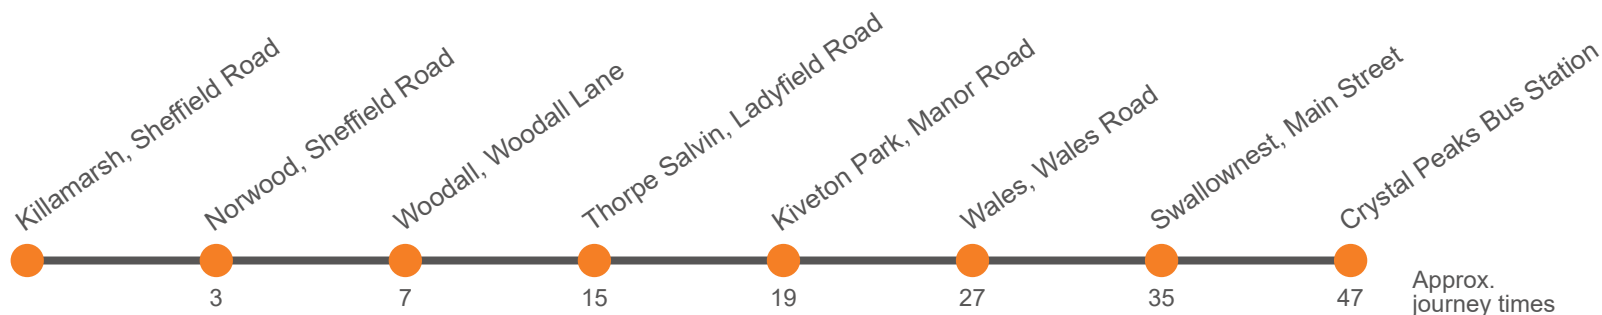

Monday to Friday

Crystal Peaks Bus Station, Stop CP2	...	0722	0930	1130	1330	1650
Killamarsh, Sheffield Rd opp Bridge St	...	0732	0940	1140	1340	1700
Norwood, Rotherham Rd Roundabout	0636	0735	0943	1143	1343	1703
Woodall, Woodall Lane	0640	0739	0947	1147	1347	1707
Harthill, Union Street	0643	0745	0949	1149	1349	1709
Thorpe Salvin, Ladyfield Rd/Harthill Rd	0648	0750	0955	1155	1355	1715
Kiveton Park, Manor Road	0651	0755	0959	1159	1359	1719
Kiveton Park, Station Road	0655	0800	1002	1202	1402	1722
Wales, Church Street	0700	0807	1007	1207	1407	1727
Swallownest, Main Street/Park Street	0707	0815	1015	1215	1415	1735
Crystal Peaks Bus Station, Stop CP2	0719	0827	1027	1227	1427	1747

Saturday

Crystal Peaks Bus Station, Stop CP2	0730	0930	1130	1330	1530
Killamarsh, Sheffield Rd opp Bridge St	0740	0940	1140	1340	1540
Norwood, Rotherham Rd Roundabout	0743	0943	1143	1343	1543
Woodall, Woodall Lane	0747	0947	1147	1347	1547
Harthill, Union Street	0749	0949	1149	1349	1549
Thorpe Salvin, Ladyfield Rd/Harthill Rd	0755	0955	1155	1355	1555
Kiveton Park, Manor Road	0759	0959	1159	1359	1559
Kiveton Park, Station Road	0802	1002	1202	1402	1602
Wales, Church Street	0807	1007	1207	1407	1607
Swallownest, Main Street/Park Street	0815	1015	1215	1415	1615
Crystal Peaks Bus Station, Stop CP2	0827	1027	1227	1427	1627

This service is operated under contract to South Yorkshire Mayoral Combined Authority