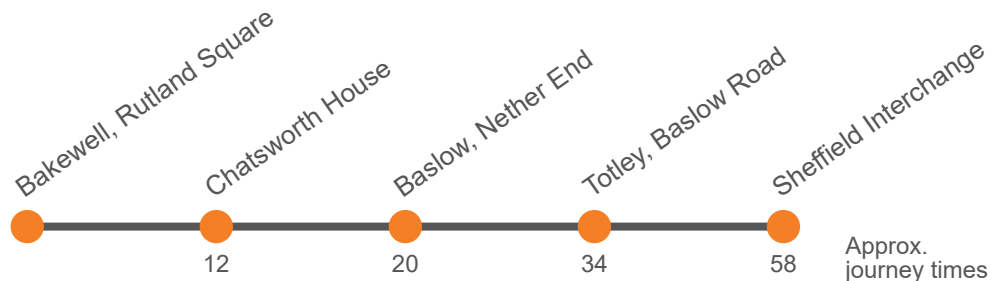

Hol Runs during School Holidays Only

Sch Runs on Schooldays Only

Monday to Friday (continued)

Codes	Sch		Hol									
Sheffield Interchange, Stop D3	1240	1330	1430	1430	1510	1540	1610	1650	1740	1840	2010	2210
The Stag, Psalter Lane	1251	1341	1441	1441	1521	1552	1622	1702	1752	1851	2021	2221
Totley, Main Avenue	1306	1356	1456	1456	1536	1613	1643	1723	1813	1906	2036	2236
Baslow, Nether End	1319	1409	1509	1509	1549	1626	1656	1736	1826	1919	2049	2249
Calver, Bridge Inn												
Chatsworth House		1417		1517	1557		1704		1834			
Bakewell, Rutland Square, Stand D	1332	1430	1522	1530	1610	1639	1717	1749	1847	1931	2101	2301
Bakewell, Bridge Street
Bakewell, Shutts Lane

This service receives financial support from the Department for Transport through its Bus Service Improvement Plan Award to Derbyshire County Council

Monday to Friday

Codes

Codes
Bakewell, Shutts Lane
Bakewell, Rutland Square, Stand D	0630	0730	0910	0940	1013	1040	1113	1140	1213	1240			
Chatsworth House				0952		1052		1152		1252			
Calver, Bridge Inn													
Baslow, Nether End	0642	0742	0922	1000	1025	1100	1125	1200	1225	1300			
Trolley, Baslow Road/Main Avenue	0656	0756	0936	1014	1039	1114	1139	1214	1239	1314			
Sheffield Interchange, Stop D3	0726	0826	1000	1038	1103	1138	1203	1238	1303	1338			

This service receives financial support from the Department for Transport through its Bus Service Improvement Plan Award to Derbyshire County Council

Monday to Friday (continued)

Codes	nLMS			LMS									
Bakewell, Shutts Lane	1540
Bakewell, Rutland Square, Stand D	1313	1340	1440	1540	1550	1620	1655	1733	1755	1855	1940	2110	2310
Chatsworth House		1352	1452			1632	1707		1807	1907			
Calver, Bridge Inn				1556	1601								
Baslow, Nether End	1325	1400	1500	1600	1605	1640	1715	1745	1815	1915	1952	2122	2322
Totley, Baslow Road/Main Avenue	1339	1414	1514	1614	1619	1654	1729	1759	1829	1929	2006	2136	2336
Sheffield Interchange, Stop D3	1403	1438	1538	1638	1643	1724	1800	1828	1852	1952	2029	2159	2359