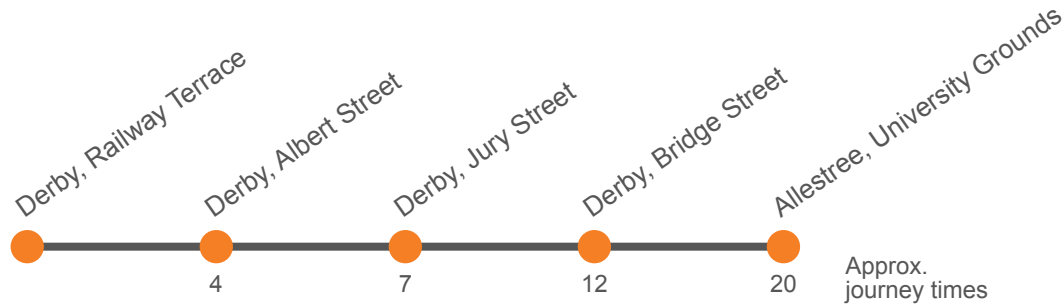

Monday to Friday

Codes	DUH,DUST	DUT	DUT	DUST	DUT	DUT	DUH,DUST	DUT	DUT	DUST	DUT	DUT	DUH,DUST
Service:	U1	U1	U1	U1	U1	U1	U1	U1	U1	U1	U1	U1	U1
Derby Railway Station, Stop S1	0730	0730	0745	0800	0800	0815	0830	0830	0845	0900	0900	0915	0930
Derby, Albert Street, Stop B3	0734	0734	0749	0804	0804	0819	0834	0834	0849	0904	0904	0919	0934
Bold Lane Car Park, Jury Street	0737	0737	0752	0807	0807	0822	0837	0837	0852	0907	0907	0922	0937
Bridge Street, Bridge Street	0742	0742	0757	0812	0812	0827	0842	0842	0857	0912	0912	0927	0942
University Bus Park, University Grounds	0750	0751	0806	0820	0821	0836	0850	0851	0906	0920	0921	0936	0950

DUH Runs on Derby University Holiday Service Dates Only

DUST Runs on Derby University Study Week Service Dates Only

DUT Runs on Derby University Term Dates Only

Monday to Friday (continued)

Codes	DUT	DUT	DUT	DUH,DUST	DUT	DUT	DUH,DUST	DUT	DUT	DUH,DUST	DUT	DUT	DUH,DUST
Service:	U1	U1	U1	U1	U1	U1	U1	U1	U1	U1	U1	U1	U1
Derby Railway Station, Stop S1	0930	0945	1000	1030	1030	1100	1130	1130	1200	1230	1230	1300	1330
Derby, Albert Street, Stop B3	0934	0949	1004	1034	1034	1104	1134	1134	1204	1234	1234	1304	1334
Bold Lane Car Park, Jury Street	0937	0952	1007	1037	1037	1107	1137	1137	1207	1237	1237	1307	1337
Bridge Street, Bridge Street	0942	0957	1012	1042	1042	1112	1142	1142	1212	1242	1242	1312	1342
University Bus Park, University Grounds	0951	1006	1021	1050	1051	1121	1150	1151	1221	1250	1251	1321	1350

DUH Runs on Derby University Holiday Service Dates Only

DUST Runs on Derby University Study Week Service Dates Only

DUT Runs on Derby University Term Dates Only