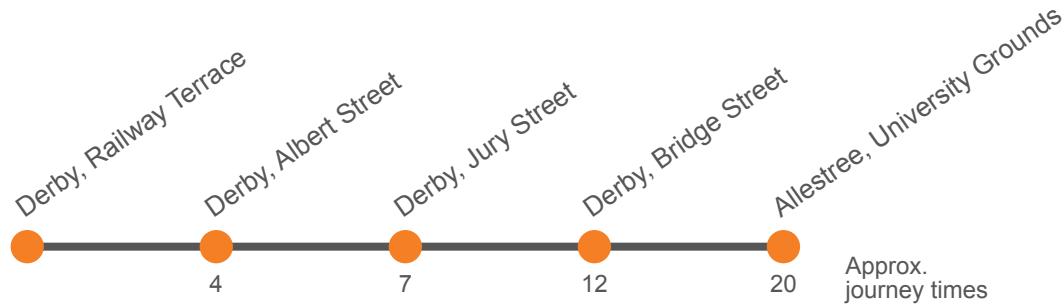

DUH Runs on Derby University Holiday Service Dates Only

DUST Runs on Derby University Study Week Service Dates Only

DUT Runs on Derby University Term Dates Only

Monday to Friday (continued)

Codes	DUT	DUT	DUT	DUH,DUST	DUT	DUT	DUH,DUST	DUT	DUT	DUH,DUST	DUT	DUT	DUH,DUST
Service:	U1	U1	U1	U1	U1	U1	U1	U1	U1	U1	U1	U1	U1
Derby Railway Station, Stop S1	0930	0945	1000	1030	1030	1100	1130	1130	1200	1230	1230	1300	1330
Derby, Albert Street, Stop B3	0934	0949	1004	1034	1034	1104	1134	1134	1204	1234	1234	1304	1334
Bold Lane Car Park, Jury Street	0937	0952	1007	1037	1037	1107	1137	1137	1207	1237	1237	1307	1337
Bridge Street, Bridge Street	0942	0957	1012	1042	1042	1112	1142	1142	1212	1242	1242	1312	1342
University Bus Park, University Grounds	0951	1006	1021	1050	1051	1121	1150	1151	1221	1250	1251	1321	1350

DUH Runs on Derby University Holiday Service Dates Only

DUST Runs on Derby University Study Week Service Dates Only

DUT Runs on Derby University Term Dates Only

Monday to Friday (continued)

Codes	DUT	DUT	DUH,DUST	DUT	DUT	DUH,DUST	DUT	DUST	DUT	DUH,DUST	DUT	DUT	DUT
Service:	U1	U1	U1	U1	U1	U1	U1	U1	U1	U1	U1	U1	U1
Derby Railway Station, Stop S1	1330	1400	1430	1430	1500	1530	1530	1600	1615	1630	1630	1645	1700
Derby, Albert Street, Stop B3	1334	1404	1434	1434	1504	1534	1534	1604	1619	1634	1634	1649	1704
Bold Lane Car Park, Jury Street	1337	1407	1437	1437	1507	1537	1537	1607	1622	1637	1637	1652	1707
Bridge Street, Bridge Street	1342	1412	1442	1442	1512	1542	1542	1612	1627	1642	1642	1657	1712
University Bus Park, University Grounds	1351	1421	1450	1451	1521	1550	1551	1620	1636	1650	1651	1706	1721