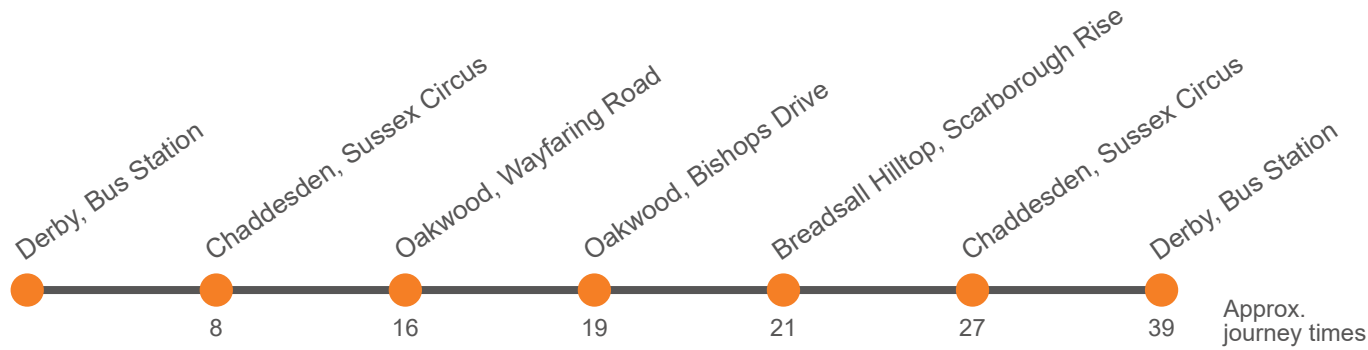

Saturday (continued)

Derby Bus Station, Bay 13	1705	1725	1755	1825	1925	2025	2125	2225
Chaddesden, Sussex Circus	1713	1733	1803	1833	1933	2033	2133	2233
Oakwood, Wayfaring Road	1721	1741	1811	1841	1941	2041	2141	2241
Oakwood, Bishops Drive	1724	1744	1814	1844	1944	2044	2144	...
Breadsall Hilltop, Pickering Rise	1726	1746	1816	1846	1946	2046	2146	...
Chaddesden, Sussex Circus	1732	1752	1822	1852	1952	2052	2152	...
Derby Bus Station, Bay 13	1745	1805	1835	1902	2002	2102	2202	...

Sunday

Derby Bus Station, Bay 13	...	...	0935	1005	1035	Then at these mins past the hour	05 35	until	1635	1705	1735	1825	1925	2025
Chaddesden, Sussex Circus	...	...	0943	1013	1043		13 43		1643	1713	1743	1833	1933	2033
Oakwood, Wayfaring Road	0851	0921	0951	1021	1051		21 51		1651	1721	1751	1841	1941	2041
Oakwood, Bishops Drive	0854	0924	0954	1024	1054		24 54		1654	1724	1754	1844	1944	2044
Breadsall Hilltop, Pickering Rise	0856	0926	0956	1026	1056		26 56		1656	1726	1756	1846	1946	2046
Chaddesden, Sussex Circus	0902	0932	1002	1032	1102		32 02		1702	1732	1802	1852	1952	2052
Derby Bus Station, Bay 13	0912	0942	1012	1042	1112		42 12		1712	1742	1812	1902	2002	2102