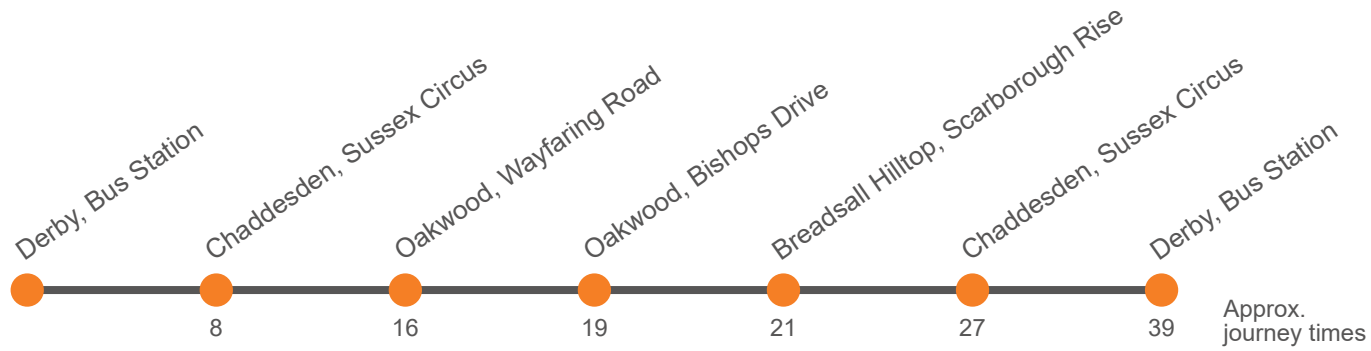

Saturday (continued)

Derby Bus Station, Bay 13	1705	1725	1755	1825	1925	2025	2125	2225
Chaddesden, Sussex Circus	1713	1733	1803	1833	1933	2033	2133	2233
Oakwood, Wayfaring Road	1721	1741	1811	1841	1941	2041	2141	2241
Oakwood, Bishops Drive	1724	1744	1814	1844	1944	2044	2144	...
Breadsall Hilltop, Pickering Rise	1726	1746	1816	1846	1946	2046	2146	...
Chaddesden, Sussex Circus	1732	1752	1822	1852	1952	2052	2152	...
Derby Bus Station, Bay 13	1745	1805	1835	1902	2002	2102	2202	...

Sunday

Derby Bus Station, Bay 13	0935	1005	1035	Then at these mins past the hour	05 35	until	1635	1705	1735	1825	1925	2025
Chaddesden, Sussex Circus	0943	1013	1043		13 43		1643	1713	1743	1833	1933	2033
Oakwood, Wayfaring Road	0851	0921	0951	1021	1051		21 51		1651	1721	1751	1841	1941	2041
Oakwood, Bishops Drive	0854	0924	0954	1024	1054		24 54		1654	1724	1754	1844	1944	2044
Breadsall Hilltop, Pickering Rise	0856	0926	0956	1026	1056		26 56		1656	1726	1756	1846	1946	2046
Chaddesden, Sussex Circus	0902	0932	1002	1032	1102		32 02		1702	1732	1802	1852	1952	2052
Derby Bus Station, Bay 13	0912	0942	1012	1042	1112		42 12		1712	1742	1812	1902	2002	2102

22

Derby - Oakwood

Effective from: 23/04/2022

Arriva Derby

Sunday (continued)

Derby Bus Station, Bay 13	2125	2225
Chaddesden, Sussex Circus	2133	2233
Oakwood, Wayfaring Road	2141	2241
Oakwood, Bishops Drive	2144	2244
Breadsall Hilltop, Pickering Rise	2146	2246
Chaddesden, Sussex Circus	2152	2252
Derby Bus Station, Bay 13	2202	2302