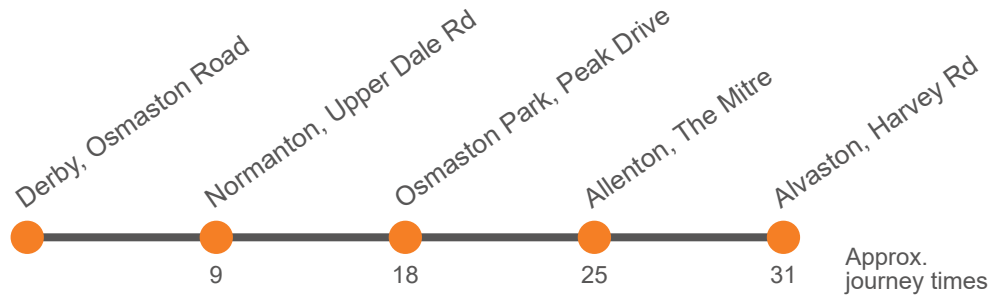

Saturday

Derby, Osmaston Road Stop A7	0645	0715	0745	0815	0840	0900	0920	0940	Then at these mins past the hour	00	20	40	until	1640	1700	1720
Normanton, Sikh Temple	0654	0724	0754	0824	0849	0909	0929	0949		09	29	49		1649	1709	1729
Osmaston Park, Sainsbury's	0703	0733	0803	0833	0858	0918	0938	0958		18	38	58		1658	1718	1738
Allenton, The Mitre	0710	0740	0810	0840	0905	0925	0945	1005		25	45	05		1705	1725	1745
Alvaston, Harvey Road	0717	0747	0817	0847	0912	0932	0952	1012		32	52	12		1712	1732	1752

Saturday (continued)

Derby, Osmaston Road Stop A7	1750	1820	1850	1920	1950	2050
Normanton, Sikh Temple	1759	1829	1859	1929	1959	2059
Osmaston Park, Sainsbury's	1808	1838	1908	1938	2008	2108
Allenton, The Mitre	1815	1845	1915	1945	2015	2115
Alvaston, Harvey Road	1821	1851	1921	1951	2021	2121

Sunday

Derby, Osmaston Road Stop A7	0945	Then at these mins past the hour	45	until	1645	1745	1845
Normanton, Sikh Temple	0954		54		1654	1754	1854
Osmaston Park, Sainsbury's	1003		03		1703	1803	1903
Allenton, The Mitre	1009		09		1709	1809	1909
Alvaston, Harvey Road	1013		13		1713	1813	1913