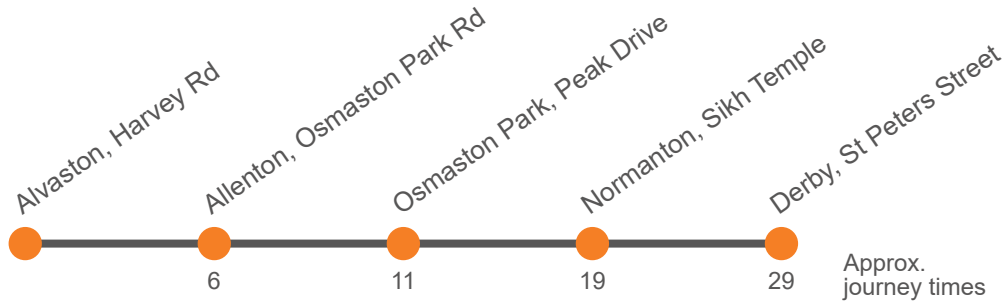

4

Derby City Centre - Alvaston

Effective from: 23/04/2022

Arriva Derby