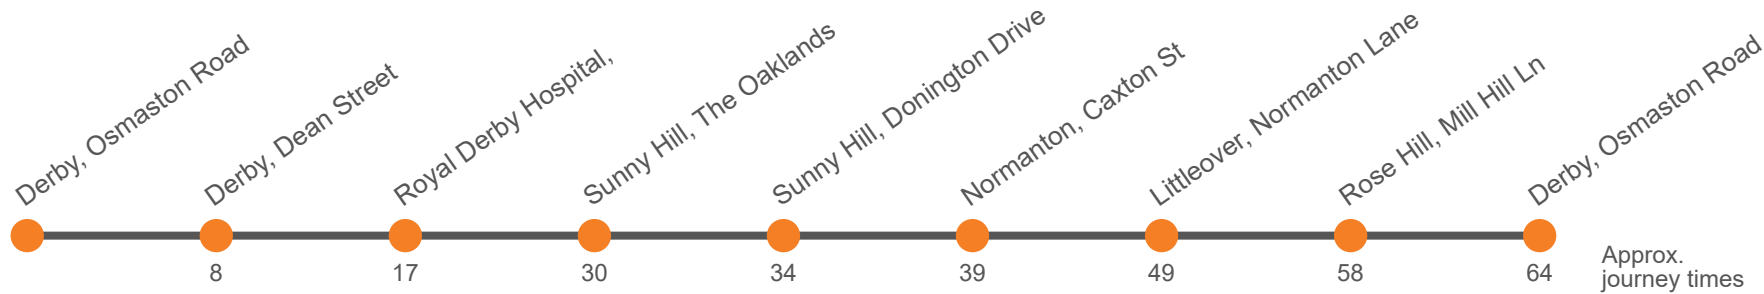

Monday to Friday (continued)

Derby, Osmaston Road Stop A7	1420	1440	1510	1530	1600	1630	1700	1730	1800	1900	2000
St Lukes, Dean Street	1428	1448	1518	1538	1608	1638	1708	1738	1808	1908	2008
Royal Derby Hospital	1438	1459	1529	1549	1619	1649	1719	1749	1815	1915	2015
Sunny Hill, The Oaklands	1451	1513	1543	1603	1633	1703	1733	1803	1824	1924	2024
Sunny Hill, Donington Drive	1455	1517	1547	1607	1637	1707	1737	1807	1828	1928	2028
Normanton, Caxton Street	1501	1523	1553	1613	1643	1713	1743	1813	1832	1932	2032
Normanton Lane, Normanton Lane	1512	1533	1603	1623	1653	1723	1753	1823	1842	1942	2042
Rose Hill, Mill Hill Ln/Bailey St	1521	1543	1613	1633	1703	1733	1803	1833	1849	1949	2049
Derby, Osmaston Road Stop A7	1527	1549	1619	1639	1709	1739	1809	1839	1855	1955	2055

Saturday (continued)

Derby, Osmaston Road Stop A7	1800	1900	2000
St Lukes, Dean Street	1808	1908	2008
Royal Derby Hospital	1815	1915	2015
Sunny Hill, The Oaklands	1824	1924	2024
Sunny Hill, Donington Drive	1828	1928	2028
Normanton, Caxton Street	1832	1932	2032
Normanton Lane, Normanton Lane	1842	1942	2042
Rose Hill, Mill Hill Ln/Bailey St	1849	1949	2049
Derby, Osmaston Road Stop A7	1855	1955	2055

5

Derby City Centre - Derby City Centre via Sunnyhill

Effective from: 16/01/2023

Arriva Derby

Sunday

Derby, Osmaston Road Stop A7	0900		00		1700	1800	1900
St Lukes, Dean Street	0908	Then at these mins past the hour	08	until	1708	1808	1908
Royal Derby Hospital	0915		15		1715	1815	1915
Sunny Hill, The Oaklands	0924		24		1724	1824	1924
Sunny Hill, Donington Drive	0928		28		1728	1828	1928
Normanton, Caxton Street	0932		32		1732	1832	1932
Normanton Lane, Normanton Lane	0942		42		1742	1842	1942
Rose Hill, Mill Hill Ln/Bailey St	0949		49		1749	1849	1949
Derby, Osmaston Road Stop A7	0955		55		1755	1855	1955