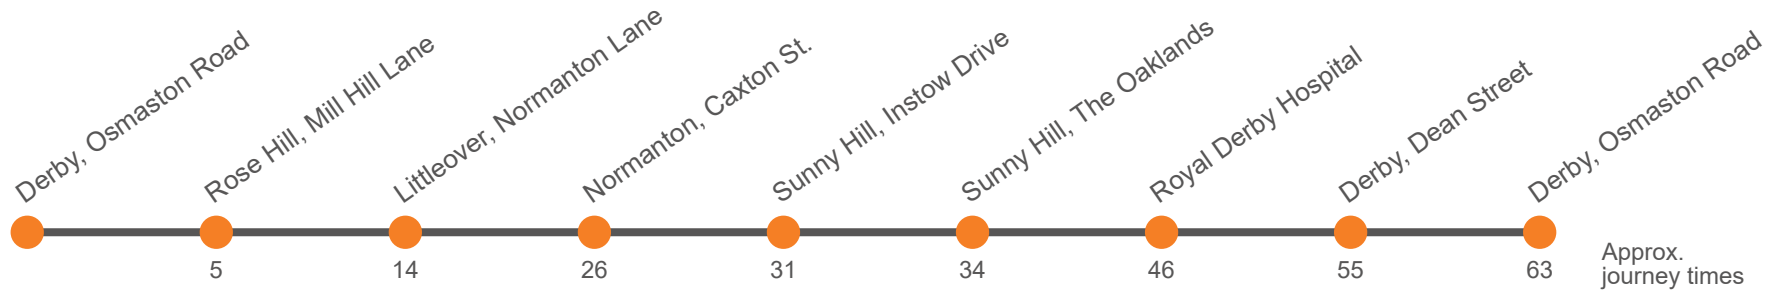

5A

Derby City Centre - Derby City Centre via Sunnyhill

Effective from: 16/01/2023

Arriva Derby

Monday to Friday

Derby, Osmaston Road Stop A7	...	...	0632	0702	0732	0752	0817	0849	0915	0945		15	45		1315
Rose Hill, Mill Hill Ln/Mill Hill Rd	...	...	0638	0708	0738	0758	0823	0855	0921	0951	Then at these mins past the hour	21	51		1321
Normanton Lane, Normanton Lane	...	...	0647	0717	0747	0807	0832	0904	0931	1001		31	01		1331
Normanton, Caxton Street	0559	0629	0659	0729	0759	0819	0844	0914	0943	1013		43	13		1343
Sunnyhill, Instow Drive	0604	0634	0704	0734	0804	0824	0849	0919	0948	1018		48	18	until	1348
Sunny Hill, The Oaklands	0608	0638	0708	0738	0808	0828	0853	0923	0952	1022		52	22		1352
Royal Derby Hospital	0620	0650	0720	0750	0820	0840	0905	0935	1005	1035		05	35		1405
St Lukes, Dean Street	0629	0659	0729	0759	0829	0849	0914	0944	1014	1044		14	44		1414
Derby, Osmaston Road Stop A7	0637	0707	0737	0807	0837	0857	0922	0952	1022	1052	22	52		1422	

Monday to Friday (continued)

Derby, Osmaston Road Stop A7	1345	1410	1430	1500	1520	1545	1615	1645	1715	1745	1830	1930
Rose Hill, Mill Hill Ln/Mill Hill Rd	1351	1416	1437	1507	1526	1551	1621	1651	1721	1750	1835	1935
Normanton Lane, Normanton Lane	1401	1426	1449	1519	1538	1603	1633	1703	1733	1757	1842	1942
Normanton, Caxton Street	1413	1438	1502	1532	1550	1615	1645	1715	1745	1807	1852	1952
Sunnyhill, Instow Drive	1418	1443	1507	1537	1555	1620	1650	1720	1750	1811	1856	1956
Sunny Hill, The Oaklands	1422	1447	1511	1541	1559	1624	1654	1724	1754	1814	1859	1959
Royal Derby Hospital	1435	1500	1524	1554	1612	1637	1707	1736	1806	1824	1909	2009
St Lukes, Dean Street	1444	1509	1533	1603	1621	1646	1716	1745	1815	1832	1917	2017
Derby, Osmaston Road Stop A7	1452	1517	1541	1611	1629	1654	1724	1753	1823	1840	1925	2025