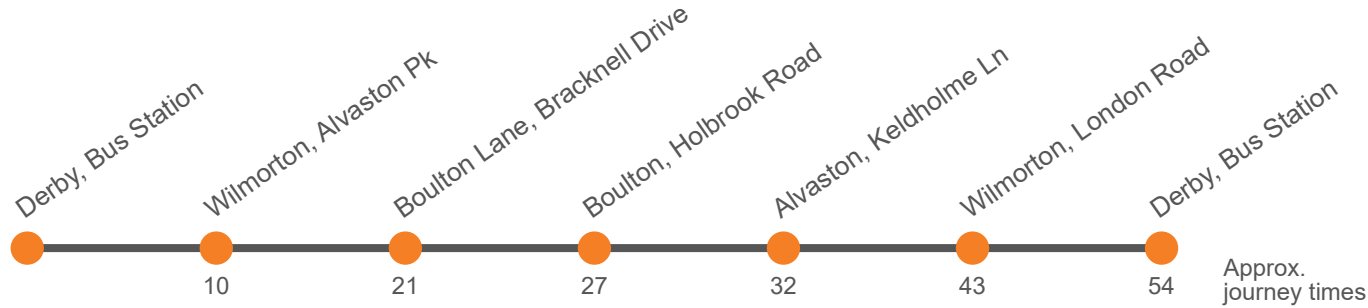

Sunday

Derby Bus Station, Bay 15	0800	0900	0930		00 30		1800	1830	1900	2000	2100	2200
Wilmorton, Alvaston Park	0810	0910	0940	Then at these mins past the hour	10 40	until	1810	1840	1910	2010	2110	2210
Boulton Lane, Bracknell Drive	0821	0921	0951		21 51		1821	1851	1921	2021	2121	2221
Boulton, Holbrook Rd/The Cornishman	0827	0927	0957		27 57		1827	1857	1927	2027	2127	2227
Alvaston, Keldholme Lane	0832	0932	1002		32 02		1832	1902	1932	2032	2132	2232
Wilmorton, Conference Centre												2243
London Road, Ascot Drive	0843	0943	1013		43 13		1843	1913	1943	2043	2143	...
Derby Bus Station, Bay 15	0854	0954	1024		54 24		1854	1924	1954	2054	2154	...