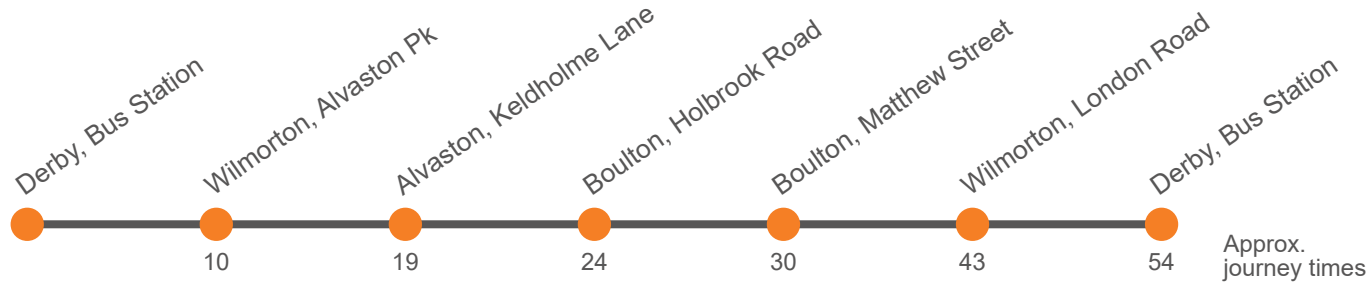

Saturday (continued)

Derby, Bus Station, Bay 17	2035	2105	2135	2205
Pride Park, Park-and-Ride	2043	2113	2143	2213
Stonesdale Court, Keldholme Lane	2054	2124	2154	2224
Alvaston, Keldholme Lane	2122	2152
Pride Park, Park-and-Ride	2133	2203
Derby, Bus Station, Bay 17	2143	2213

Sunday

Derby, Bus Station, Bay 17	0900	Then at these mins past the hour	00	until	1700	1800	1900	
Pride Park, Park-and-Ride	0908				08	1708	1808	1908
Stonesdale Court, Keldholme Lane	0738	0838	0919				19	1719	1819	1919
Alvaston, Keldholme Lane	0747	0847	0947				47	1747	1847	...
Pride Park, Park-and-Ride	0758	0858	0958				58	1758	1858	...
Derby, Bus Station, Bay 17	0808	0908	1008				08	1808	1908	...

Monday to Friday (continued)

Derby, Morledge, Stop C1
Derby Bus Station, Bay 16	1430	1450	1510	1530	1550	1615	1635	1655	1720	1740	1800	1820	1850
Wilmorton, Alvaston Park	1440	1500	1524	1544	1604	1629	1650	1710	1735	1755	1815	1830	1900
Stonesdale Court, Keldholme Lane	1449	1509	1533	1553	1613	1638	1659	1719	1744	1804	1824	1839	1909
Boulton, Holbrook Rd/The Cornishman	1454	1514	1539	1559	1619	1644	1705	1725	1750	1810	1830	1844	1914
Brackens Lane, Matthew Street	1500	1520	1545	1605	1625	1650	1711	1731	1756	1816	1836	1850	1920
Wilmorton, Conference Centre													
London Road, Ascot Drive	1513	1533	1558	1618	1638	1703	1724	1744	1809	1829	1849	1903	1933
Derby Bus Station, Bay 16	1524	1544	1610	1630	1650	1715	1736	1756	1821	1840	1900	1914	1944