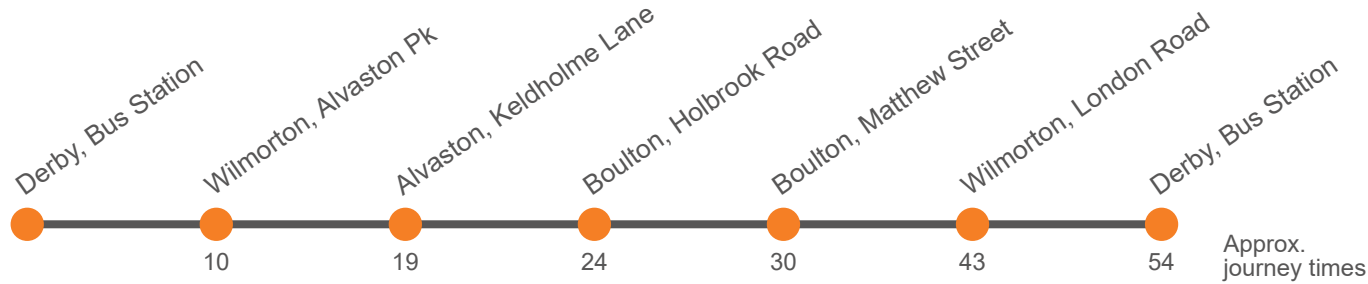

Monday to Friday (continued)

Derby, Bus Station, Bay 17	2035	2105	2135	2205
Pride Park, Park-and-Ride	2043	2113	2143	2213
Stonesdale Court, Keldholme Lane	2054	2124	2154	2224
Alvaston, Keldholme Lane	2122	2152
Pride Park, Park-and-Ride	2133	2203
Derby, Bus Station, Bay 17	2143	2213

Saturday

Derby, Bus Station, Bay 17	0800	0830	Then at these mins past the hour	00 30	until	1700	1730	1800	1835	1905	1935	2005	
Pride Park, Park-and-Ride	0808	0838				08 38	1708	1738	1808	1843	1913	1943	2013
Stonesdale Court, Keldholme Lane	0738	0808	0819	0849				19 49	1719	1749	1819	1854	1924	1954	2024
Alvaston, Keldholme Lane	0747	0817	0847	0917				47 17	1747	1817	1847	1922	1952	2022	2052
Pride Park, Park-and-Ride	0758	0828	0858	0928				58 28	1758	1828	1858	1933	2003	2033	2103
Derby, Bus Station, Bay 17	0808	0838	0908	0938				08 38	1808	1838	1908	1943	2013	2043	2113

Saturday (continued)

Derby, Bus Station, Bay 17	2035	2105	2135	2205
Pride Park, Park-and-Ride	2043	2113	2143	2213
Stonesdale Court, Keldholme Lane	2054	2124	2154	2224
Alvaston, Keldholme Lane	2122	2152
Pride Park, Park-and-Ride	2133	2203
Derby, Bus Station, Bay 17	2143	2213

Sunday

Derby, Bus Station, Bay 17	0900	Then at these mins past the hour	00	until	1700	1800	1900	
Pride Park, Park-and-Ride	0908				08	1708	1808	1908
Stonesdale Court, Keldholme Lane	0738	0838	0919				19	1719	1819	1919
Alvaston, Keldholme Lane	0747	0847	0947				47	1747	1847	...
Pride Park, Park-and-Ride	0758	0858	0958				58	1758	1858	...
Derby, Bus Station, Bay 17	0808	0908	1008				08	1808	1908	...