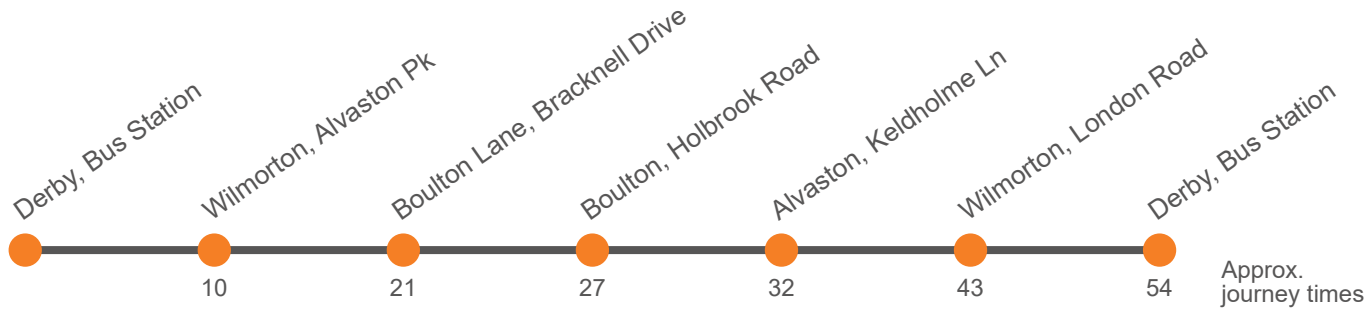

Saturday

Derby Bus Station, Bay 15	...	...	0730	0800	0830	Then at these mins past the hour	00	30	until	1730	1800	1835	1905	1935	
Wilmorton, Alvaston Park	0640	0710	0740	0810	0840		10	40		1740	1810	1845	1915	1945	
Boulton Lane, Bracknell Drive	0651	0721	0751	0821	0851		21	51		1751	1821	1856	1926	1956	
Boulton, Holbrook Rd/The Cornishman	0657	0727	0757	0827	0857		27	57		1757	1827	1902	1932	2002	
Alvaston, Keldholme Lane	0702	0732	0802	0832	0902		32	02		1802	1832	1907	1937	2007	
Wilmorton, Conference Centre															
London Road, Ascot Drive	0713	0743	0813	0843	0913		43	13		1813	1843	1918	1948	2018	
Derby Bus Station, Bay 15	0724	0754	0824	0854	0924	54	24	1824	1854	1929	1959	2029			

Saturday (continued)

Derby Bus Station, Bay 15	2005	2035	2105	2135	2205
Wilmorton, Alvaston Park	2015	2045	2115	2145	2215
Boulton Lane, Bracknell Drive	2026	2056	2126	2156	2226
Boulton, Holbrook Rd/The Cornishman	2032	2102	2132	2202	2232
Alvaston, Keldholme Lane	2037	2107	2137	2207	2237
Wilmorton, Conference Centre				2218	2248
London Road, Ascot Drive	2048	2118	2148	...	...
Derby Bus Station, Bay 15	2059	2129	2159	...	...