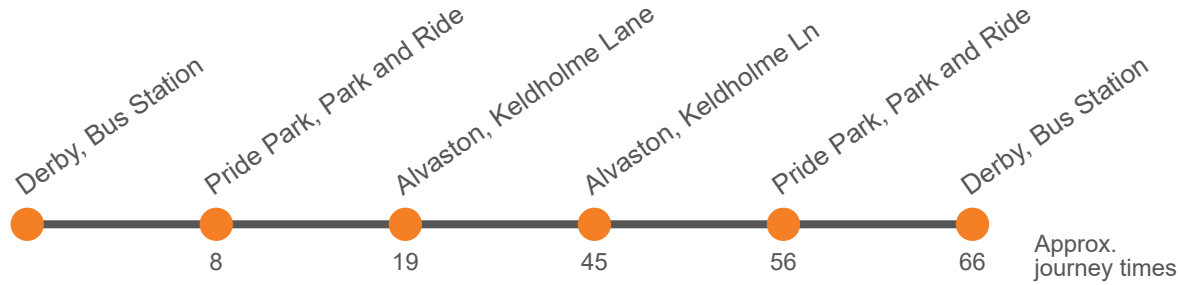

Saturday

Derby, Bus Station, Bay 17	...	...	0800	0830	Then at these mins past the hour	00 30	until	1700	1730	1800	1835	1905	1935	2005	
Pride Park, Park-and-Ride	...	...	0808	0838				08 38	1708	1738	1808	1843	1913	1943	2013
Stonesdale Court, Keldholme Lane	0738	0808	0819	0849				19 49	1719	1749	1819	1854	1924	1954	2024
Alvaston, Keldholme Lane	0747	0817	0847	0917				47 17	1747	1817	1847	1922	1952	2022	2052
Pride Park, Park-and-Ride	0758	0828	0858	0928				58 28	1758	1828	1858	1933	2003	2033	2103
Derby, Bus Station, Bay 17	0808	0838	0908	0938				08 38	1808	1838	1908	1943	2013	2043	2113

Saturday (continued)

Derby, Bus Station, Bay 17	2035	2105	2135	2205
Pride Park, Park-and-Ride	2043	2113	2143	2213
Stonesdale Court, Keldholme Lane	2054	2124	2154	2224
Alvaston, Keldholme Lane	2122	2152	...	...
Pride Park, Park-and-Ride	2133	2203	...	...
Derby, Bus Station, Bay 17	2143	2213	...	...

Sunday

Derby, Bus Station, Bay 17	...	...	0900	Then at these mins past the hour	00	until	1700	1800	1900	
Pride Park, Park-and-Ride	...	...	0908				08	1708	1808	1908
Stonesdale Court, Keldholme Lane	0738	0838	0919				19	1719	1819	1919
Alvaston, Keldholme Lane	0747	0847	0947				47	1747	1847	...
Pride Park, Park-and-Ride	0758	0858	0958				58	1758	1858	...
Derby, Bus Station, Bay 17	0808	0908	1008				08	1808	1908	...