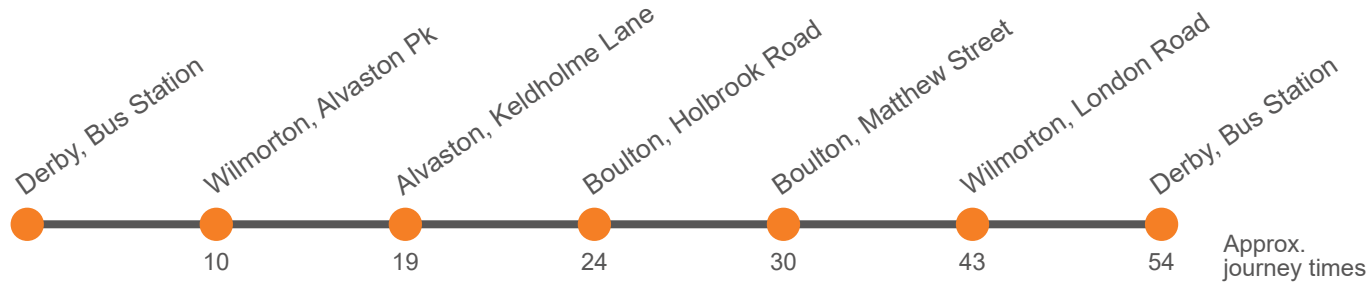

Saturday (continued)

Derby Bus Station, Bay 16	2220	2250	2320
Wilmorton, Alvaston Park	2230	2300	2330
Stonesdale Court, Keldholme Lane	2239	2309	2339
Boulton, Holbrook Rd/The Cornishman	2244	2314	2344
Brackens Lane, Matthew Street	2250	2320	2350
Wilmorton, Conference Centre		2333	0003
London Road, Ascot Drive	2303	...	...
Derby Bus Station, Bay 16	2314	...	...

Sunday

Derby Bus Station, Bay 16	0830	0915	0945	Then at these mins past the hour	15 45 25 55 34 04 39 09 45 15 58 28 09 39	until	1815	1845	1930	2030	2130	2230
Wilmorton, Alvaston Park	0840	0925	0955				1825	1855	1940	2040	2140	2240
Stonesdale Court, Keldholme Lane	0849	0934	1004				1834	1904	1949	2049	2149	2249
Boulton, Holbrook Rd/The Cornishman	0854	0939	1009				1839	1909	1954	2054	2154	2254
Brackens Lane, Matthew Street	0900	0945	1015				1845	1915	2000	2100	2200	2300
Wilmorton, Conference Centre												2313
London Road, Ascot Drive	0913	0958	1028				1858	1928	2013	2113	2213	...
Derby Bus Station, Bay 16	0924	1009	1039				1909	1939	2024	2124	2224	...