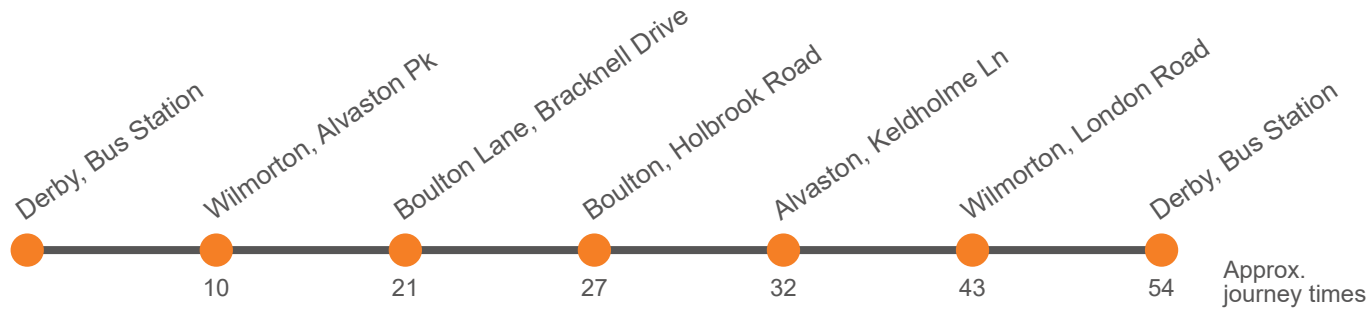

Monday to Friday (continued)

Derby Bus Station, Bay 15	1020	1040	Then at these mins past the hour	00	20	40	until	1300	1320	1340	1400	1420	1440	1500	1520
Wilmorton, Alvaston Park	1030	1050		10	30	50		1310	1330	1350	1410	1430	1450	1514	1534
Boulton Lane, Bracknell Drive	1041	1101		21	41	01		1321	1341	1401	1421	1441	1501	1525	1545
Boulton, Holbrook Rd/The Cornishman	1047	1107		27	47	07		1327	1347	1407	1427	1447	1507	1531	1551
Alvaston, Keldholme Lane	1052	1112		32	52	12		1332	1352	1412	1432	1452	1512	1537	1557
Wilmorton, Conference Centre															
London Road, Ascot Drive	1103	1123		43	03	23		1343	1403	1423	1443	1503	1523	1548	1608
Derby Bus Station, Bay 15	1114	1134		54	14	34		1354	1414	1434	1454	1514	1535	1600	1620

Monday to Friday (continued)

Derby Bus Station, Bay 15	1540	1600	1620	1640	1700	1725	1745	1805	1835	1905	1935	2005	2035
Wilmorton, Alvaston Park	1554	1614	1634	1654	1715	1740	1800	1820	1845	1915	1945	2015	2045
Boulton Lane, Bracknell Drive	1605	1625	1645	1705	1726	1751	1811	1831	1856	1926	1956	2026	2056
Boulton, Holbrook Rd/The Cornishman	1611	1631	1651	1711	1732	1757	1817	1837	1902	1932	2002	2032	2102
Alvaston, Keldholme Lane	1617	1637	1657	1717	1737	1802	1822	1842	1907	1937	2007	2037	2107
Wilmorton, Conference Centre													
London Road, Ascot Drive	1628	1648	1708	1728	1748	1813	1833	1853	1918	1948	2018	2048	2118
Derby Bus Station, Bay 15	1640	1700	1720	1740	1800	1825	1845	1904	1929	1959	2029	2059	2129

Saturday (continued)

Derby Bus Station, Bay 16	2220	2250	2320
Wilmorton, Alvaston Park	2230	2300	2330
Stonesdale Court, Keldholme Lane	2239	2309	2339
Boulton, Holbrook Rd/The Cornishman	2244	2314	2344
Brackens Lane, Matthew Street	2250	2320	2350
Wilmorton, Conference Centre		2333	0003
London Road, Ascot Drive	2303
Derby Bus Station, Bay 16	2314