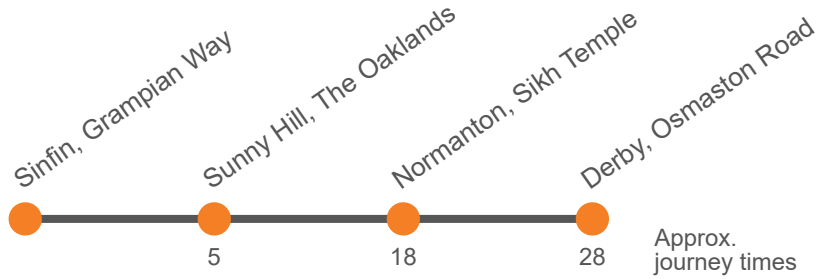

7

Sinfin - Derby

Effective from: 16/01/2023

Arriva Midlands