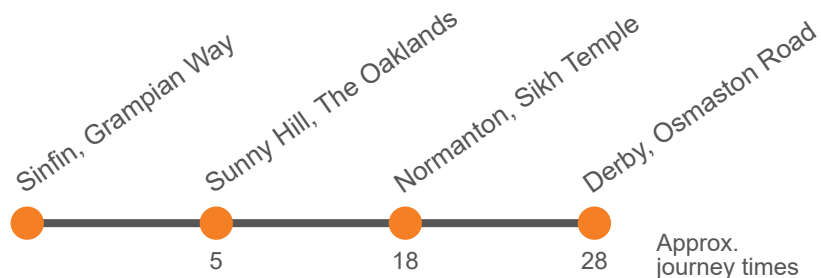

7

Sinfin - Derby

Effective from: 16/01/2023

Arriva Midlands

Monday to Friday (continued)

Codes														Sch	Hol	Hol
Sinfin, Arleston Lane	...	Then at	1500
Sinfin, ASDA Grampian Way	1047	these	07	27	47	until	1247	1307	1327	1347	1407	1427	1447	1507	1507	1527
Sunny Hill, The Oaklands	1052	mins	12	32	52		1252	1312	1332	1352	1412	1432	1452	1512	1512	1532
Normanton, Sikh Temple	1105	past	25	45	05		1305	1325	1345	1406	1425	1445	1505	1525	1525	1545
Derby, Osmaston Road Stop A7	1115	the	35	55	15		1315	1335	1355	1415	1435	1455	1515	1535	1535	1555
		hour														

Hol Runs during School Holidays Only

Sch Schooldays only

7

Sinfin - Derby

Effective from: 16/01/2023

Arriva Midlands

Monday to Friday (continued)

Codes	Sch						
Sinfin, Arleston Lane	1520
Sinfin, ASDA Grampian Way	1527	1547	1610	1630	1650	1710	1730
Sunny Hill, The Oaklands	1532	1552	1616	1636	1656	1716	1736
Normanton, Sikh Temple	1545	1605	1630	1650	1710	1730	1750
Derby, Osmaston Road Stop A7	1555	1615	1640	1700	1720	1740	1800

Sch Schooldays only

Saturday

Sinfin, ASDA Grampian Way	0737	0807	0837	0907	0927	0947	Then at	07	27	47		1507	1527	1547	1607	1627
Sunny Hill, The Oaklands	0742	0812	0842	0912	0932	0952	these	12	32	52	until	1512	1532	1552	1612	1632
Normanton, Sikh Temple	0755	0825	0855	0925	0945	1005	mins	25	45	05		1525	1545	1605	1625	1645
Derby, Osmaston Road Stop A7	0805	0835	0905	0935	0955	1015	past the	35	55	15		1535	1555	1615	1635	1655
							hour									

Saturday (continued)

Sinfin, ASDA Grampian Way	1647	1717
Sunny Hill, The Oaklands	1652	1722
Normanton, Sikh Temple	1705	1735
Derby, Osmaston Road Stop A7	1715	1745

Sunday

Sinfin, ASDA Grampian Way	0849	0919	0949	Then at these mins past the hour	19 49	until	1649	1719	1749	1819	
Sunny Hill, The Oaklands	0854	0924	0954				24 54	1654	1724	1754	1824
Normanton, Sikh Temple	0907	0937	1007				37 07	1707	1737	1807	1837
Derby, Osmaston Road Stop A7	0917	0947	1017				47 17	1717	1747	1817	1847