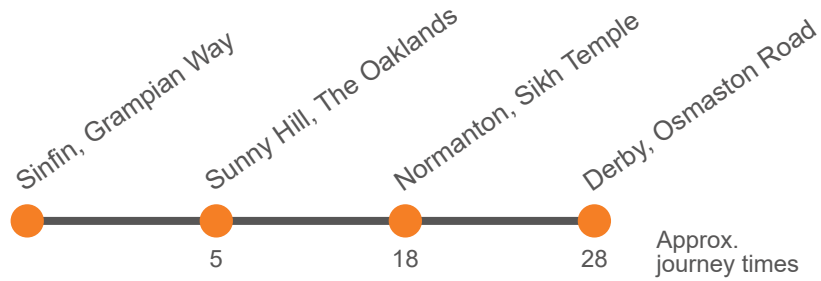

7

Sinfin - Derby

Effective from: 16/01/2023

Arriva Midlands

Monday to Friday (continued)

Codes														Sch	Hol	Hol
Sinfin, Arleston Lane	...	Then at	1500
Sinfin, ASDA Grampian Way	1047	these	07	27	47	until	1247	1307	1327	1347	1407	1427	1447	1507	1507	1527
Sunny Hill, The Oaklands	1052	mins	12	32	52		1252	1312	1332	1352	1412	1432	1452	1512	1512	1532
Normanton, Sikh Temple	1105	past	25	45	05		1305	1325	1345	1406	1425	1445	1505	1525	1525	1545
Derby, Osmaston Road Stop A7	1115	the	35	55	15		1315	1335	1355	1415	1435	1455	1515	1535	1535	1555
		hour														

Hol Runs during School Holidays Only

Sch Schooldays only

7

Sinfin - Derby

Effective from: 16/01/2023

Arriva Midlands

Monday to Friday (continued)

Codes	Sch						
Sinfin, Arleston Lane	1520
Sinfin, ASDA Grampian Way	1527	1547	1610	1630	1650	1710	1730
Sunny Hill, The Oaklands	1532	1552	1616	1636	1656	1716	1736
Normanton, Sikh Temple	1545	1605	1630	1650	1710	1730	1750
Derby, Osmaston Road Stop A7	1555	1615	1640	1700	1720	1740	1800

Sch Schooldays only

Saturday

Sinfin, ASDA Grampian Way	0737	0807	0837	0907	0927	0947	Then at	07	27	47		1507	1527	1547	1607	1627
Sunny Hill, The Oaklands	0742	0812	0842	0912	0932	0952	these	12	32	52	until	1512	1532	1552	1612	1632
Normanton, Sikh Temple	0755	0825	0855	0925	0945	1005	mins	25	45	05		1525	1545	1605	1625	1645
Derby, Osmaston Road Stop A7	0805	0835	0905	0935	0955	1015	past the	35	55	15		1535	1555	1615	1635	1655
							hour									

Saturday (continued)

Sinfin, ASDA Grampian Way	1647	1717
Sunny Hill, The Oaklands	1652	1722
Normanton, Sikh Temple	1705	1735
Derby, Osmaston Road Stop A7	1715	1745

Sunday

Sinfin, ASDA Grampian Way	0849	0919	0949	Then at these mins past the hour	19 49	until	1649	1719	1749	1819	
Sunny Hill, The Oaklands	0854	0924	0954				24 54	1654	1724	1754	1824
Normanton, Sikh Temple	0907	0937	1007				37 07	1707	1737	1807	1837
Derby, Osmaston Road Stop A7	0917	0947	1017				47 17	1717	1747	1817	1847