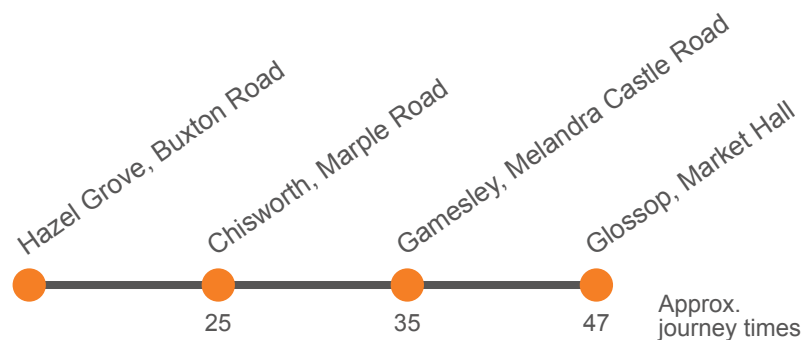

394

Glossop to Steeping Hill Hospital via Marple

Effective from: 08/03/2021

High Peak

Monday to Friday

Glossop, Market Hall	0640	0838	1038	1238	1438	1638
Gamesley, Edale Crescent	0647	0848	1048	1248	1448	1648
Charlesworth, Glossop Road	0651	0855	1055	1255	1455	1655
Chisworth, The Hunters	0654	0858	1058	1258	1458	1658
Lane Ends, Marple Bridge	0658	0902	1102	1302	1502	1702
Marple, The Navigation Stop C	0705	0909	1109	1309	1509	1709
Marple, Hawk Green	0707	0911	1111	1311	1511	1711
Hazel Grove, Rising Sun	0720	0923	1123	1323	1523	1723
Steeping Hill Hospital	0728	0930	1130	1330	1530	1730

394

Steeping Hill Hospital to Glossop via Marple

Effective from: 08/03/2021

High Peak

Monday to Friday

Steeping Hill Hospital	0730	0935	1135	1335	1535	1735
Hazel Grove, Rising Sun	0736	0941	1141	1341	1541	1741
Hawk Green, Crown Hotel	0748	0953	1153	1353	1553	1753
Marple, The Navigation	0750	0955	1155	1355	1555	1755
Marple Bridge, Norfolk Arms	0754	0959	1159	1359	1559	1759
Lane Ends Inn	0757	1002	1202	1402	1602	1802
Chisworth, The Hunters	0801	1006	1206	1406	1606	1806
Charlesworth, Glossop Road	0805	1010	1210	1410	1610	1810
Gamesley, Edale Crescent	0811	1016	1216	1416	1616	1816
Glossop, Market Hall	0823	1028	1228	1428	1628	1828