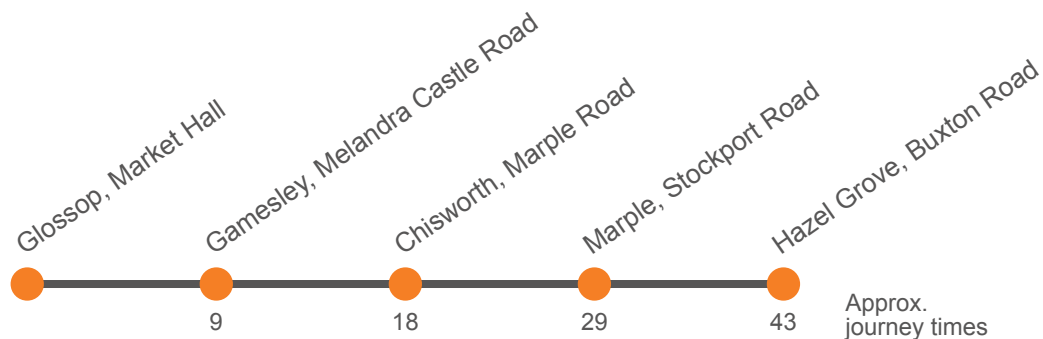

394

Glossop to Steeping Hill Hospital via Marple

Effective from: 08/03/2021

High Peak

Monday to Friday

Glossop, Market Hall	0640	0838	1038	1238	1438	1638
Gamesley, Edale Crescent	0647	0848	1048	1248	1448	1648
Charlesworth, Glossop Road	0651	0855	1055	1255	1455	1655
Chisworth, The Hunters	0654	0858	1058	1258	1458	1658
Lane Ends, Marple Bridge	0658	0902	1102	1302	1502	1702
Marple, The Navigation Stop C	0705	0909	1109	1309	1509	1709
Marple, Hawk Green	0707	0911	1111	1311	1511	1711
Hazel Grove, Rising Sun	0720	0923	1123	1323	1523	1723
Steeping Hill Hospital	0728	0930	1130	1330	1530	1730

394

Steeping Hill Hospital to Glossop via Marple

Effective from: 08/03/2021

High Peak

Monday to Friday

Steeping Hill Hospital	0730	0935	1135	1335	1535	1735
Hazel Grove, Rising Sun	0736	0941	1141	1341	1541	1741
Hawk Green, Crown Hotel	0748	0953	1153	1353	1553	1753
Marple, The Navigation	0750	0955	1155	1355	1555	1755
Marple Bridge, Norfolk Arms	0754	0959	1159	1359	1559	1759
Lane Ends Inn	0757	1002	1202	1402	1602	1802
Chisworth, The Hunters	0801	1006	1206	1406	1606	1806
Charlesworth, Glossop Road	0805	1010	1210	1410	1610	1810
Gamesley, Edale Crescent	0811	1016	1216	1416	1616	1816
Glossop, Market Hall	0823	1028	1228	1428	1628	1828