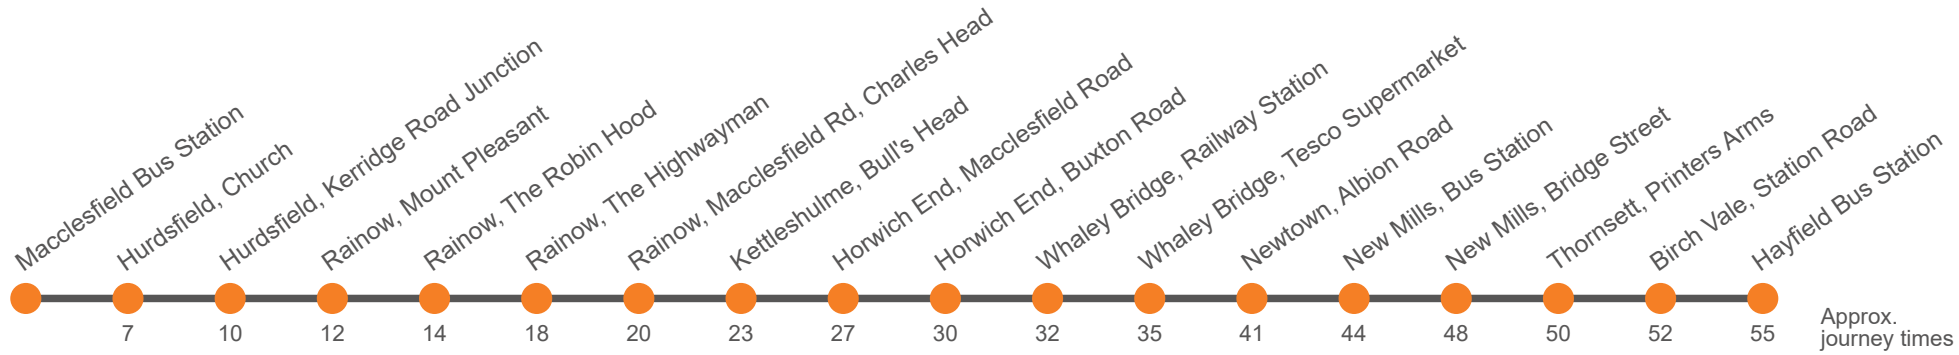

BB2 Blue Boar stop after Highwayman only served if pre-booked on 01298 812204

Hol Runs during School Holidays Only

Sch Runs on Schooldays Only

60

## Hayfield - Macclesfield via New Mills - Whaley Bridge

Effective from: 01/04/2023

High Peak

BB2 Blue Boar stop after Highwayman only served if pre-booked on 01298 812204