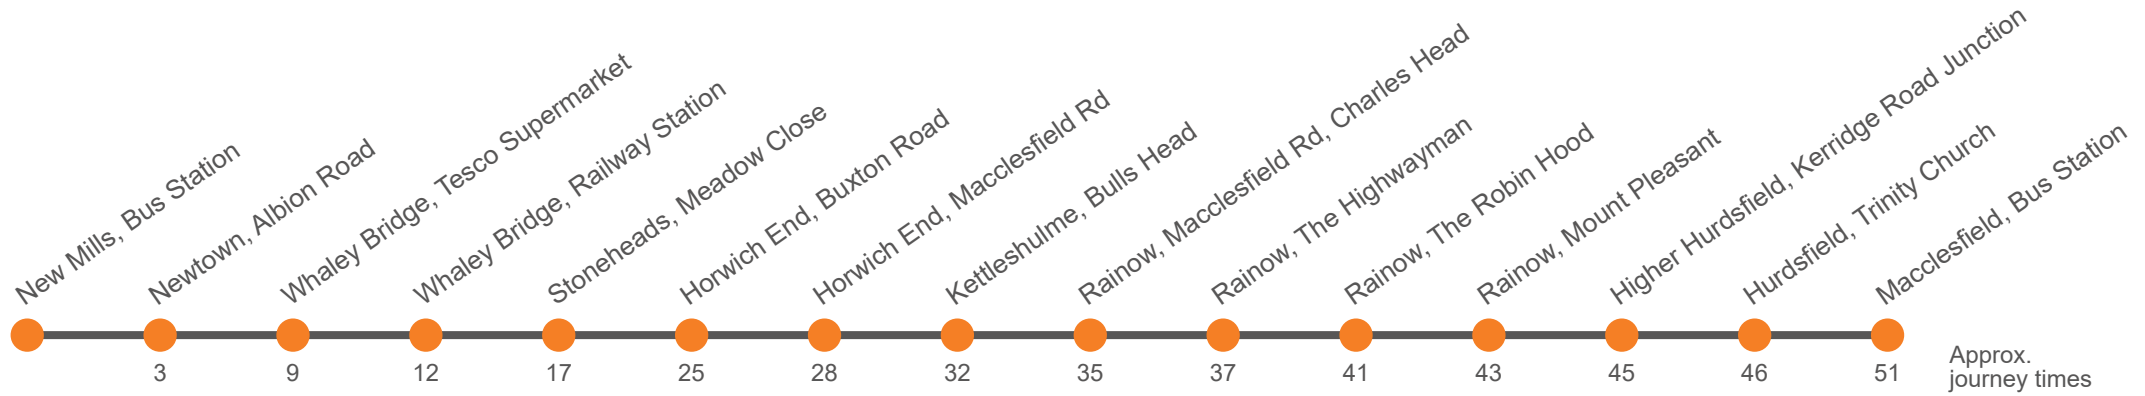

## Macclesfield - Hayfield via Whaley Bridge - New Mills

Effective from: 01/04/2023

High Peak

## Saturday

Codes				BB	BB	BB	BB	BB		
Macclesfield Bus Station, Bay 3	0710	0812	...	0850	1050	1250	1450	1550	1700	1750
Hurdsfield, Trinity Church	0717	0819	...	0857	1057	1257	1457	1557	1707	1757
Hurdsfield, Kerridge Road Junction	0720	0822	...	0900	1100	1300	1500	1600	1710	1800
Rainow, Mount Pleasant	0722	0824	...	0902	1102	1302	1502	1602	1712	1802
Rainow, The Robin Hood	0724	0828	...	0904	1104	1304	1504	1604	1714	1804
Rainow, Blue Boar Farm REQUEST STOP		...	...	0906	1106	1306	1506	1606		
Rainow, The Highwayman	0728	...	...	0908	1108	1308	1508	1608	1718	1808
Rainow, Macclesfield Rd, Charles Head	0730	...	...	0910	1110	1310	1510	1610	1720	1810
Kettleshulme, Bull's Head	0733	...	...	0913	1113	1313	1513	1613	1723	1813
Horwich End, Macclesfield Road	0737	...	...	0917	1117	1317	1517	1617	1727	1817
Horwich End, White Horse	0740	...	...	0920	1120	1320	1520	1620	1730	1820
Whaley Bridge, Railway Station	0742	...	...	0922	1122	1322	1522	1622	1732	1822
Whaley Bridge, Tesco Supermarket	0745	...	...	0925	1125	1325	1525	1625	1735	1825
Newtown, Albion Road	0751	...	...	0931	1131	1331	1531	1631	1741	1831
New Mills, Bus Station, Stop 1	0754	...	0834	0934	1134	1334	1534	1634	1744	1834
New Mills, Bridge Street	0758	...	0838	0938	1138	1338	1538	1638	...	...
Thornsett, Printers Arms	0800	...	0840	0940	1140	1340	1540	1640	...	...
Birch Vale, Station Road	0802	...	0842	0942	1142	1342	1542	1642	...	...
Hayfield Bus Station	0805	...	0845	0945	1145	1345	1545	1645	...	...

## New Mills - Macclesfield via Whaley Bridge

Effective from: 01/04/2023

High Peak