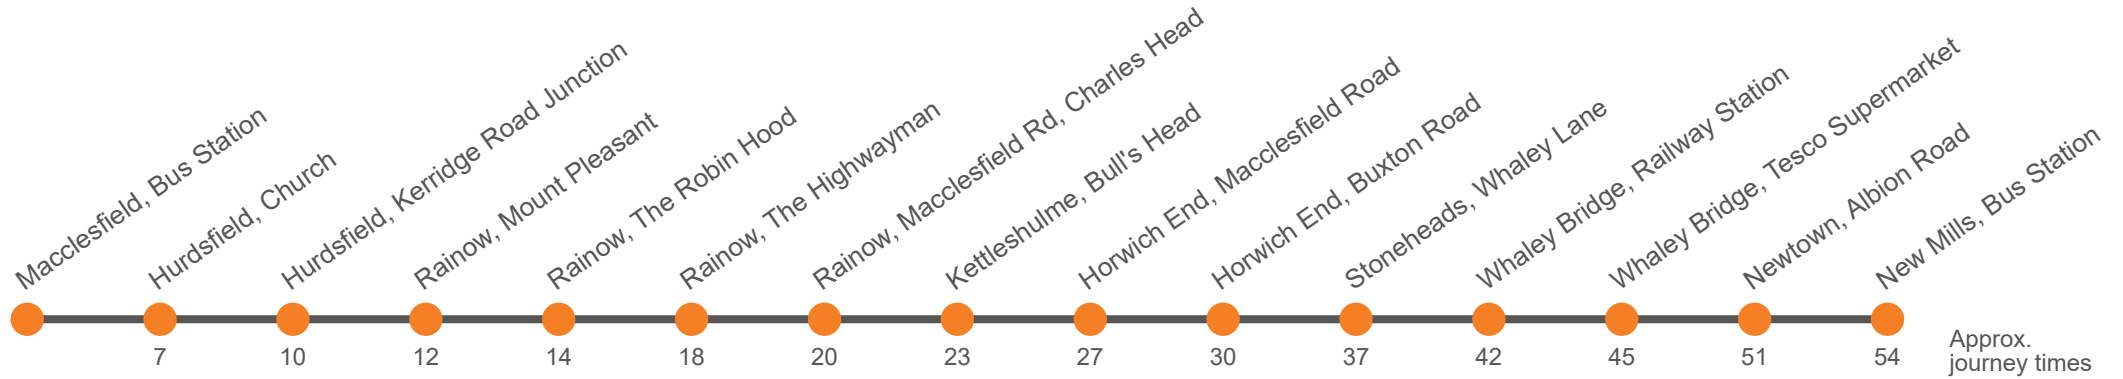

## New Mills - Macclesfield via Whaley Bridge

Effective from: 01/04/2023

High Peak

### Saturday

Codes	BB2	BB2	BB2
<b>New Mills, Bus Station, Stop 1</b>	<b>1054</b>	<b>1254</b>	<b>1454</b>
<b>Newtown, Albion Road</b>	<b>1057</b>	<b>1257</b>	<b>1457</b>
<b>Whaley Bridge, Tesco Supermarket</b>	<b>1103</b>	<b>1303</b>	<b>1503</b>
<b>Whaley Bridge, Railway Station</b>	<b>1106</b>	<b>1306</b>	<b>1506</b>
<b>Stoneheads, Meadow Close</b>	<b>1111</b>	<b>1311</b>	<b>1511</b>
<b>Horwich End, Buxton Road</b>	<b>1119</b>	<b>1319</b>	<b>1519</b>
<b>Horwich End, Macclesfield Road</b>	<b>1122</b>	<b>1322</b>	<b>1522</b>
<b>Kettleshulme, Bulls Head</b>	<b>1126</b>	<b>1326</b>	<b>1526</b>
<b>Rainow, Macclesfield Rd, Charles Head</b>	<b>1129</b>	<b>1329</b>	<b>1529</b>
<b>Rainow, Highwayman SEE FOOTNOTE BB2</b>	<b>1131</b>	<b>1331</b>	<b>1531</b>
<b>Rainow, Blue Boar Farm REQUEST STOP</b>	<b>1133</b>	<b>1333</b>	<b>1533</b>
<b>Rainow, The Robin Hood</b>	<b>1135</b>	<b>1335</b>	<b>1535</b>
<b>Rainow, Mount Pleasant</b>	<b>1137</b>	<b>1337</b>	<b>1537</b>
<b>Higher Hurdsfield, Kerridge Road Junction</b>	<b>1139</b>	<b>1339</b>	<b>1539</b>
<b>Hurdsfield, Trinity Church</b>	<b>1140</b>	<b>1340</b>	<b>1540</b>
<b>Macclesfield, Bus Station, Bay 6</b>	<b>1145</b>	<b>1345</b>	<b>1545</b>

BB2 Blue Boar stop after Highwayman only served if pre-booked on 01298 812204

## Macclesfield - New Mills via Whaley Bridge

Effective from: 01/04/2023

High Peak