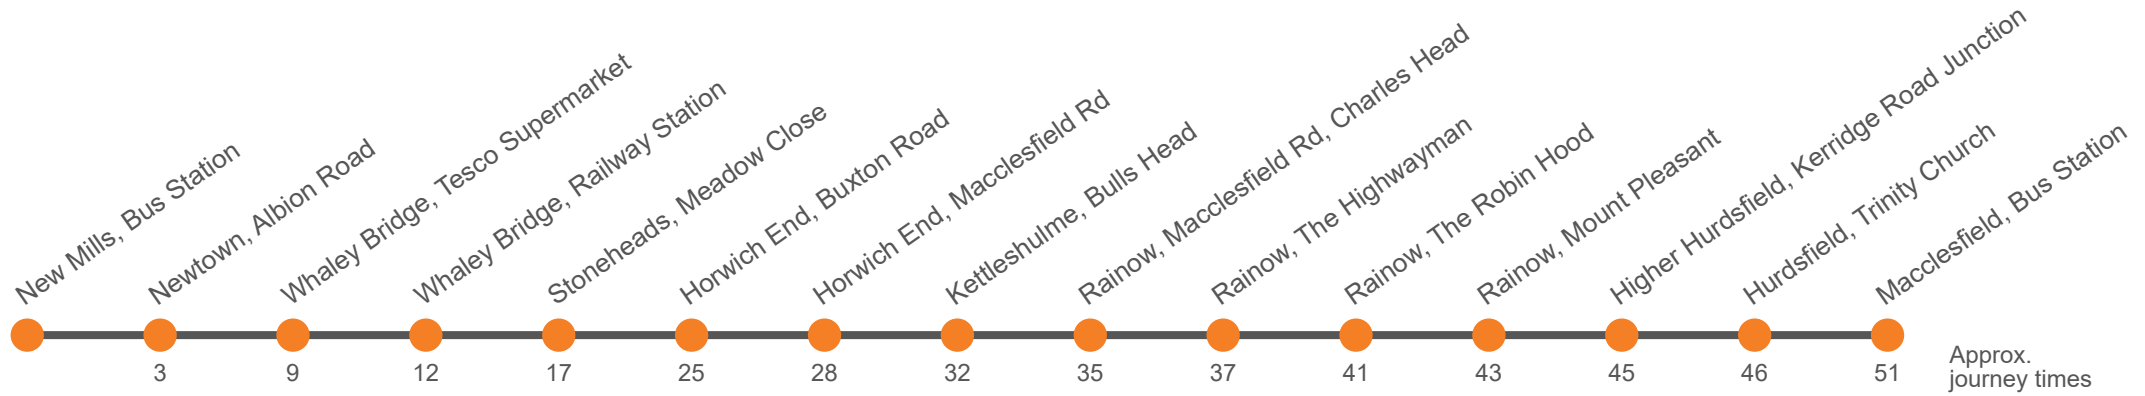

## New Mills - Macclesfield via Whaley Bridge

Effective from: 01/04/2023

High Peak

### Monday to Friday

Codes	BB2	BB2	BB2
<b>New Mills, Bus Station, Stop 1</b>	<b>1054</b>	<b>1254</b>	<b>1454</b>
<b>Newtown, Albion Road</b>	<b>1057</b>	<b>1257</b>	<b>1457</b>
<b>Whaley Bridge, Tesco Supermarket</b>	<b>1103</b>	<b>1303</b>	<b>1503</b>
<b>Whaley Bridge, Railway Station</b>	<b>1106</b>	<b>1306</b>	<b>1506</b>
<b>Stoneheads, Meadow Close</b>	<b>1111</b>	<b>1311</b>	<b>1511</b>
<b>Horwich End, Buxton Road</b>	<b>1119</b>	<b>1319</b>	<b>1519</b>
<b>Horwich End, Macclesfield Road</b>	<b>1122</b>	<b>1322</b>	<b>1522</b>
<b>Kettleshulme, Bulls Head</b>	<b>1126</b>	<b>1326</b>	<b>1526</b>
<b>Rainow, Macclesfield Rd, Charles Head</b>	<b>1129</b>	<b>1329</b>	<b>1529</b>
<b>Rainow, Highwayman SEE FOOTNOTE BB2</b>	<b>1131</b>	<b>1331</b>	<b>1531</b>
<b>Rainow, Blue Boar Farm REQUEST STOP</b>	<b>1133</b>	<b>1333</b>	<b>1533</b>
<b>Rainow, The Robin Hood</b>	<b>1135</b>	<b>1335</b>	<b>1535</b>
<b>Rainow, Mount Pleasant</b>	<b>1137</b>	<b>1337</b>	<b>1537</b>
<b>Higher Hurdsfield, Kerridge Road Junction</b>	<b>1139</b>	<b>1339</b>	<b>1539</b>
<b>Hurdsfield, Trinity Church</b>	<b>1140</b>	<b>1340</b>	<b>1540</b>
<b>Macclesfield, Bus Station, Bay 6</b>	<b>1145</b>	<b>1345</b>	<b>1545</b>

BB2 Blue Boar stop after Highwayman only served if pre-booked on 01298 812204