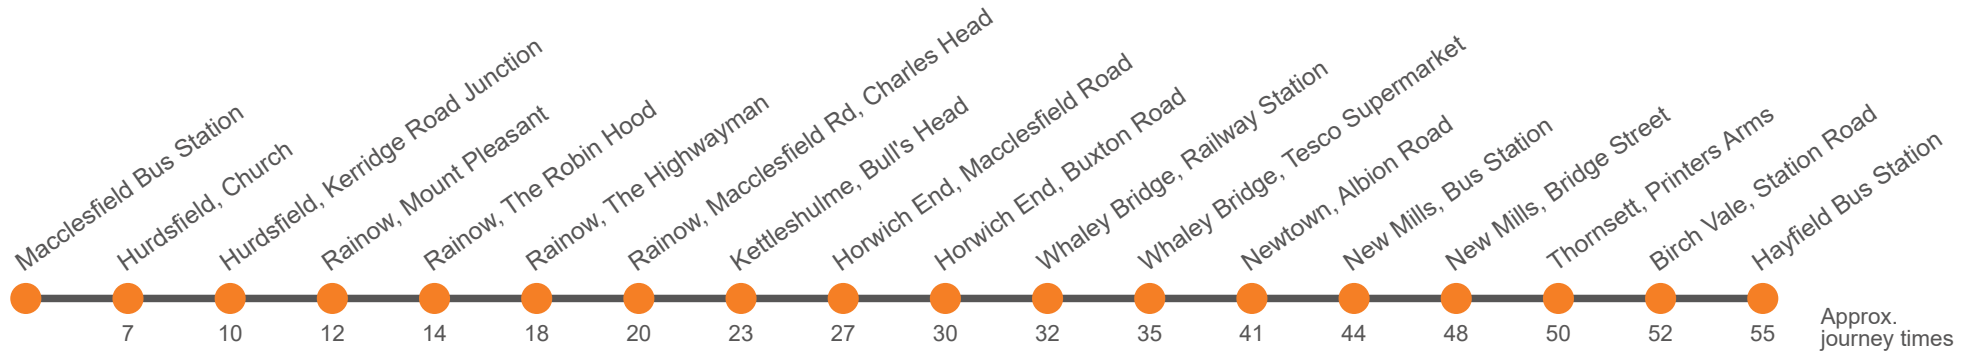

BB Blue Boar Farm stop is only served if pre-booked by calling 01298 812204

Hol Runs during School Holidays Only

Sch Runs on Schooldays Only

60

## Macclesfield - Hayfield via Whaley Bridge - New Mills

Effective from: 01/04/2023

High Peak