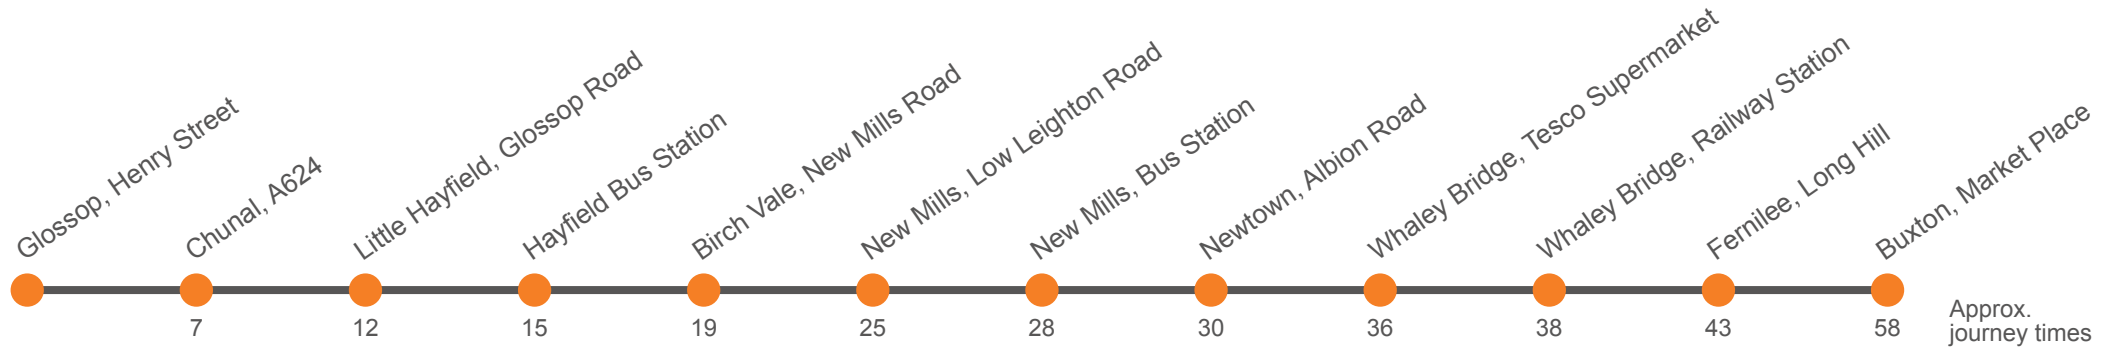

Hol Runs during School Holidays Only

Sch Runs on Schooldays Only

# No service via Shady Oak, Fernilee due to the closure of the A5004 Long Hill because of roadworks until 25th September 2022. After Whaley Bridge, the bus diverts from Horwich End non-stop through Chapel en le Frith and then via the A6 into Buxton.

## Saturday

Glossop, Henry Street	0800		00		1500	1600	1700
Grouse Inn, A624	0807		07		1507	1607	1707
Lantern Pike, Glossop Road	0813		13		1513	1613	1713
Hayfield Bus Station	0815	Then at these mins past the hour	15	until	1515	1615	1715
Birch Vale, Grouse Hotel	0819		19		1519	1619	1719
New Mills, Low Leighton Rd/Cale Rd	0824		24		1524	1624	1724
New Mills, Bus Station, Stop 1	0828		28		1528	1628	1728
Newtown, Albion Road	0829		29		1529	1629	1729
Whaley Bridge, Tesco Supermarket	0835		35		1535	1635	1735
Whaley Bridge, Railway Station	0837	37	1537	1637	1737		
Shady Oak, Long Hill #							
Buxton, Market Place, Stop D	0857		57		1557	1657	1757

## Sunday

Glossop, Henry Street	0900	1100	1400	1600	1800
Grouse Inn, A624	0907	1107	1407	1607	1807
Lantern Pike, Glossop Road	0912	1112	1412	1612	1812
Hayfield Bus Station	0914	1114	1414	1614	1814
New Mills, Bus Station, Stop 1	0927	1127	1427	1627	...
Whaley Bridge, Tesco Supermarket	0934	1134	1434	1634	...
Whaley Bridge, Railway Station	0936	1136	1436	1636	...
Shady Oak, Long Hill #					...
Buxton, Market Place, Stop D	0956	1156	1456	1656	...