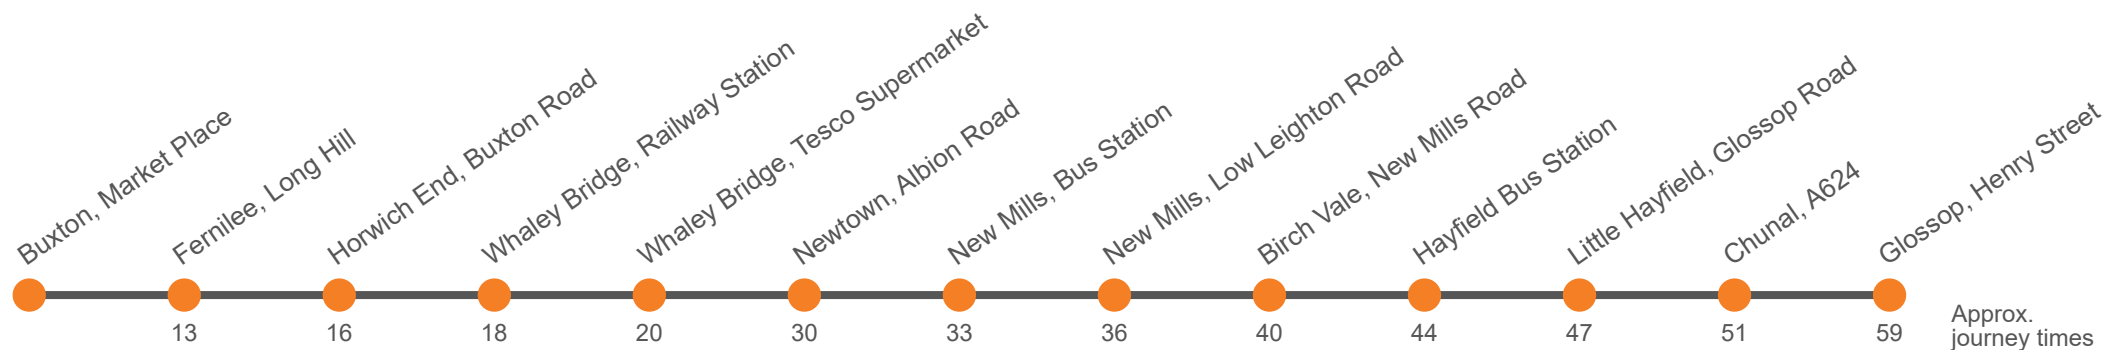

Hol Runs during School Holidays Only

Sch Runs on Schooldays Only

61

Buxton - Glossop via New Mills

Effective from: 01/04/2023

High Peak

Monday to Friday (continued)

Buxton, Market Place Northbound	1735	...
Fernilee, Long Hill near Shady Oak	1750	...
Horwich End, White Horse	1753	...
Whaley Bridge, Railway Station	1756	...
Whaley Bridge, Tesco Supermarket	1759	...
Newtown, Albion Road	1807	...
New Mills, Newtown Rail Stn		1910
New Mills, Bus Station, Stop 1	1810	1912
New Mills School, Bus Park		
New Mills, Low Leighton Rd/Cale Rd	1813	1914
Birch Vale, Grouse Hotel	1817	1917
Hayfield Bus Station	1821	1920
Little Hayfield, Lantern Pike	1823	...
Chunal, Grouse Inn, A624	1828	...
Glossop, Henry Street Stop C	1836	...

61

Buxton - Glossop via New Mills

Effective from: 01/04/2023

High Peak

Saturday

Buxton, Market Place Northbound	0800		00		1500	1600	1720
Fernilee, Long Hill near Shady Oak	0813		13		1513	1613	1733
Horwich End, White Horse	0816		16		1516	1616	1736
Whaley Bridge, Railway Station	0818	Then at these mins past the hour	18		1518	1618	1738
Whaley Bridge, Tesco Supermarket	0820		20		1520	1620	1740
Newtown, Albion Road	0830		30		1530	1630	1750
New Mills, Bus Station, Stop 1	0833		33	until	1533	1633	1753
New Mills, Low Leighton Rd/Cale Rd	0835		35		1535	1635	1755
Birch Vale, Grouse Hotel	0839		39		1539	1639	1759
Hayfield Bus Station	0843		43		1543	1643	1803
Little Hayfield, Lantern Pike	0846		46		1546	1646	1806
Chunal, Grouse Inn, A624	0850		50		1550	1650	1810
Glossop, Henry Street Stop C	0858		58		1558	1658	1818