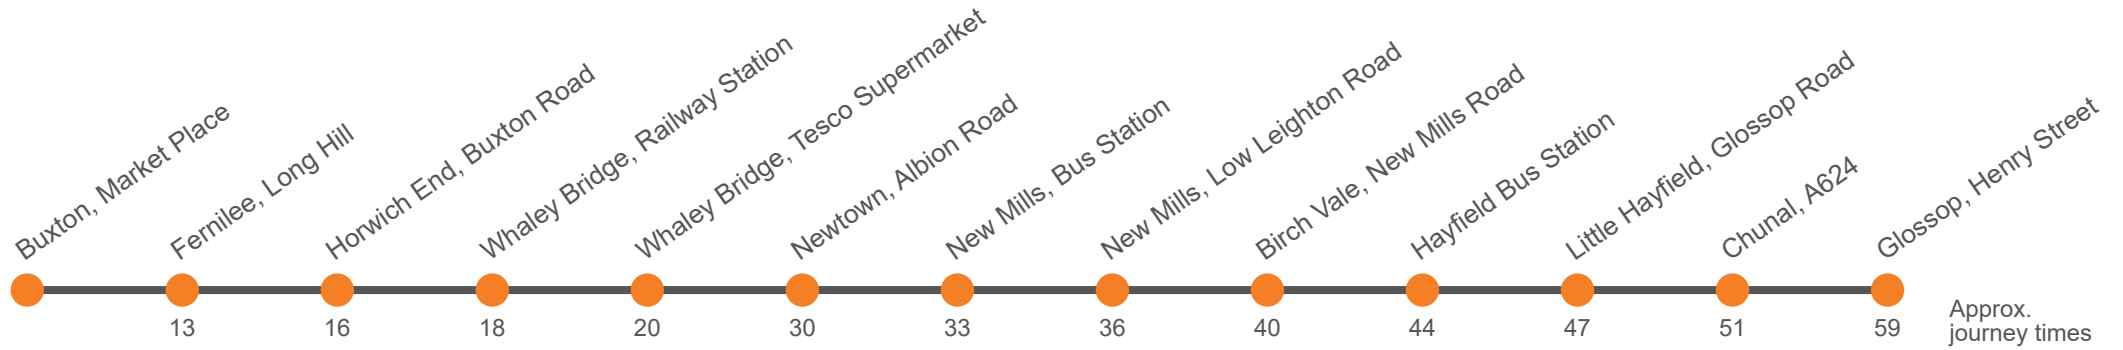

Hol Runs during School Holidays Only

Sch Runs on Schooldays Only

61

Buxton - Glossop via New Mills

Effective from: 01/04/2023

High Peak

Monday to Friday (continued)

Buxton, Market Place Northbound	1735	...
Fernilee, Long Hill near Shady Oak	1750	...
Horwich End, White Horse	1753	...
Whaley Bridge, Railway Station	1756	...
Whaley Bridge, Tesco Supermarket	1759	...
Newtown, Albion Road	1807	...
New Mills, Newtown Rail Stn		1910
New Mills, Bus Station, Stop 1	1810	1912
New Mills School, Bus Park		
New Mills, Low Leighton Rd/Cale Rd	1813	1914
Birch Vale, Grouse Hotel	1817	1917
Hayfield Bus Station	1821	1920
Little Hayfield, Lantern Pike	1823	...
Chunal, Grouse Inn, A624	1828	...
Glossop, Henry Street Stop C	1836	...

61

Buxton - Glossop via New Mills

Effective from: 01/04/2023

High Peak

Saturday

Buxton, Market Place Northbound	0800		00		1500	1600	1720
Fernilee, Long Hill near Shady Oak	0813		13		1513	1613	1733
Horwich End, White Horse	0816		16		1516	1616	1736
Whaley Bridge, Railway Station	0818	Then at these mins past the hour	18		1518	1618	1738
Whaley Bridge, Tesco Supermarket	0820		20		1520	1620	1740
Newtown, Albion Road	0830		30		1530	1630	1750
New Mills, Bus Station, Stop 1	0833		33	until	1533	1633	1753
New Mills, Low Leighton Rd/Cale Rd	0835		35		1535	1635	1755
Birch Vale, Grouse Hotel	0839		39		1539	1639	1759
Hayfield Bus Station	0843		43		1543	1643	1803
Little Hayfield, Lantern Pike	0846		46		1546	1646	1806
Chunal, Grouse Inn, A624	0850		50		1550	1650	1810
Glossop, Henry Street Stop C	0858		58		1558	1658	1818