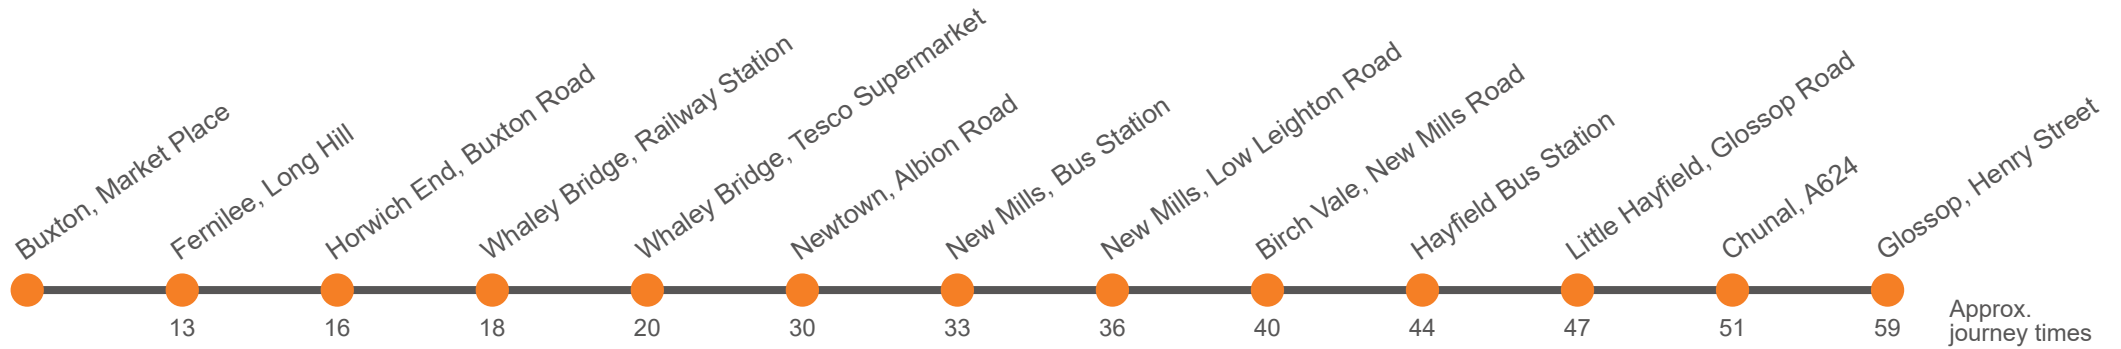

Hol Runs during School Holidays Only

Sch Runs on Schooldays Only

61

Glossop - Buxton via New Mills

Effective from: 01/04/2023

High Peak

Saturday

Glossop, Henry Street Stop B	0800		00		1500	1600	1700
Chunal, Grouse Inn, A624	0807		07		1507	1607	1707
Little Hayfield, Lantern Pike	0813		13		1513	1613	1713
Hayfield Bus Station	0815	Then at these mins past the hour	15	until	1515	1615	1715
Birch Vale, Grouse Hotel	0819		19		1519	1619	1719
New Mills, Low Leighton Rd/Cale Rd	0824		24		1524	1624	1724
New Mills, Bus Station, Stop 1	0828		28		1528	1628	1728
Newtown, Albion Road	0829		29		1529	1629	1729
Whaley Bridge, Tesco Supermarket	0835		35		1535	1635	1735
Whaley Bridge, Railway Station	0837		37		1537	1637	1737
Fernilee, Long Hill opp Shady Oak	0842		42		1542	1642	1742
Buxton, Market Place Southbound	0857		57		1557	1657	1757

Hol Runs during School Holidays Only

Sch Runs on Schooldays Only

61

Buxton - Glossop via New Mills

Effective from: 01/04/2023

High Peak

Monday to Friday (continued)

Buxton, Market Place Northbound	1735	...
Fernilee, Long Hill near Shady Oak	1750	...
Horwich End, White Horse	1753	...
Whaley Bridge, Railway Station	1756	...
Whaley Bridge, Tesco Supermarket	1759	...
Newtown, Albion Road	1807	...
New Mills, Newtown Rail Stn		1910
New Mills, Bus Station, Stop 1	1810	1912
New Mills School, Bus Park		
New Mills, Low Leighton Rd/Cale Rd	1813	1914
Birch Vale, Grouse Hotel	1817	1917
Hayfield Bus Station	1821	1920
Little Hayfield, Lantern Pike	1823	...
Chunal, Grouse Inn, A624	1828	...
Glossop, Henry Street Stop C	1836	...