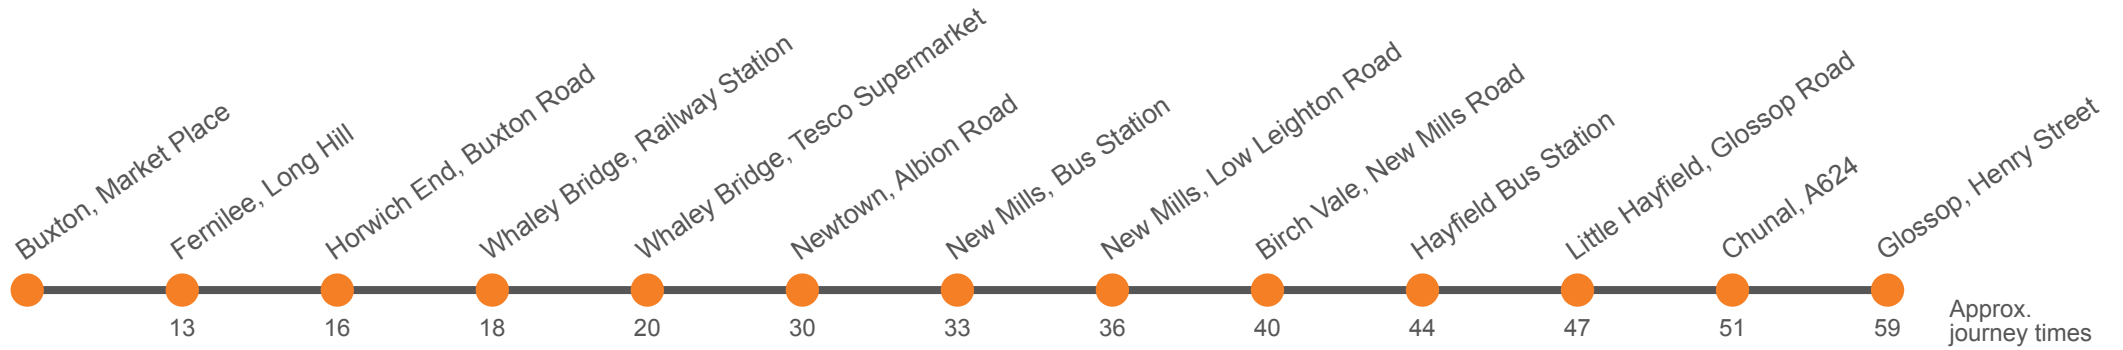

61

Buxton - Glossop via New Mills

Effective from: 01/01/2022

High Peak

Saturday

Buxton, Market Place, Stop B	0800		00		1500	1600	1720
Shady Oak, Long Hill	0813		13		1513	1613	1733
Horwich End, White Horse	0816		16		1516	1616	1736
Whaley Bridge, Railway Station	0818	Then at these mins past the hour	18	until	1518	1618	1738
Whaley Bridge, Tesco Supermarket	0820		20		1520	1620	1740
Newtown Albion Road	0830		30		1530	1630	1750
New Mills, Bus Station, Stop 1	0833		33		1533	1633	1753
New Mills, Cale Road	0835		35		1535	1635	1755
Birch Vale, Grouse Hotel	0839		39		1539	1639	1759
Hayfield Bus Station	0843		43		1543	1643	1803
Lantern Pike, Glossop Road	0846		46		1546	1646	1806
Grouse Inn, A624	0850		50		1550	1650	1810
Glossop, Henry Street Stop C	0858		58		1558	1658	1818

61

Buxton - Glossop via New Mills

Effective from: 01/01/2022

High Peak

Sunday

Buxton, Market Place, Stop B	...	1000	1200	1500	1700
Shady Oak, Long Hill	...	1013	1213	1513	1713
Horwich End, White Horse	...	1016	1216	1516	1716
Whaley Bridge, Railway Station	...	1018	1218	1518	1718
Whaley Bridge, Tesco Supermarket	...	1020	1220	1520	1720
New Mills, Bus Station, Stop 1	...	1031	1231	1531	1731
New Mills, Cale Road	...	1035	1235	1535	1735
Birch Vale, Grouse Hotel	...	1038	1238	1538	1738
Hayfield Bus Station	0843	1041	1241	1541	1741
Lantern Pike, Glossop Road	0846	1044	1244	1544	1744
Grouse Inn, A624	0849	1049	1249	1549	1749
Glossop, Henry Street Stop C	0858	1056	1256	1556	1756