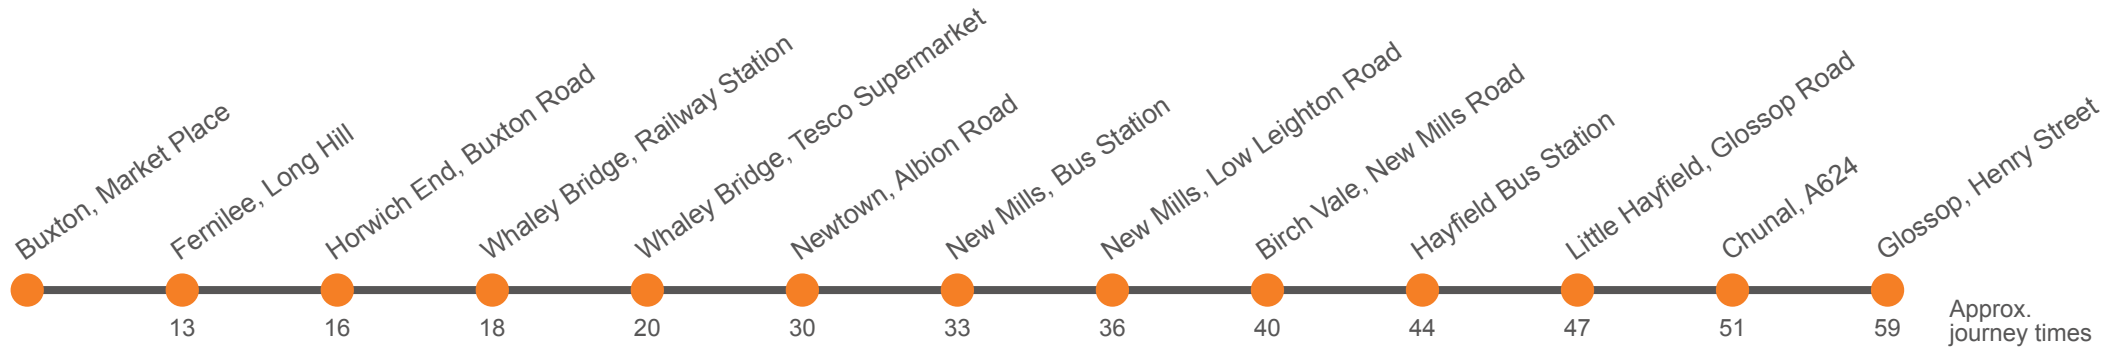

Hol Runs during School Holidays Only

Sch Runs on Schooldays Only

61

Buxton - Glossop via New Mills

Effective from: 01/01/2022

High Peak

Monday to Friday (continued)

Buxton, Market Place, Stop B	1735	...
Shady Oak, Long Hill	1750	...
Horwich End, White Horse	1753	...
Whaley Bridge, Railway Station	1756	...
Whaley Bridge, Tesco Supermarket	1759	...
Newtown Albion Road	1807	...
New Mills, Newtown Rail Stn		1910
New Mills, Bus Station, Stop 1	1810	1912
New Mills School, Bus Park		
New Mills, Cale Road	1813	1914
Birch Vale, Grouse Hotel	1817	1917
Hayfield Bus Station	1821	1920
Lantern Pike, Glossop Road	1823	...
Grouse Inn, A624	1828	...
Glossop, Henry Street Stop C	1836	...

61

Buxton - Glossop via New Mills

Effective from: 01/01/2022

High Peak

Sunday

Buxton, Market Place, Stop B	...	1000	1200	1500	1700
Shady Oak, Long Hill	...	1013	1213	1513	1713
Horwich End, White Horse	...	1016	1216	1516	1716
Whaley Bridge, Railway Station	...	1018	1218	1518	1718
Whaley Bridge, Tesco Supermarket	...	1020	1220	1520	1720
New Mills, Bus Station, Stop 1	...	1031	1231	1531	1731
New Mills, Cale Road	...	1035	1235	1535	1735
Birch Vale, Grouse Hotel	...	1038	1238	1538	1738
Hayfield Bus Station	0843	1041	1241	1541	1741
Lantern Pike, Glossop Road	0846	1044	1244	1544	1744
Grouse Inn, A624	0849	1049	1249	1549	1749
Glossop, Henry Street Stop C	0858	1056	1256	1556	1756