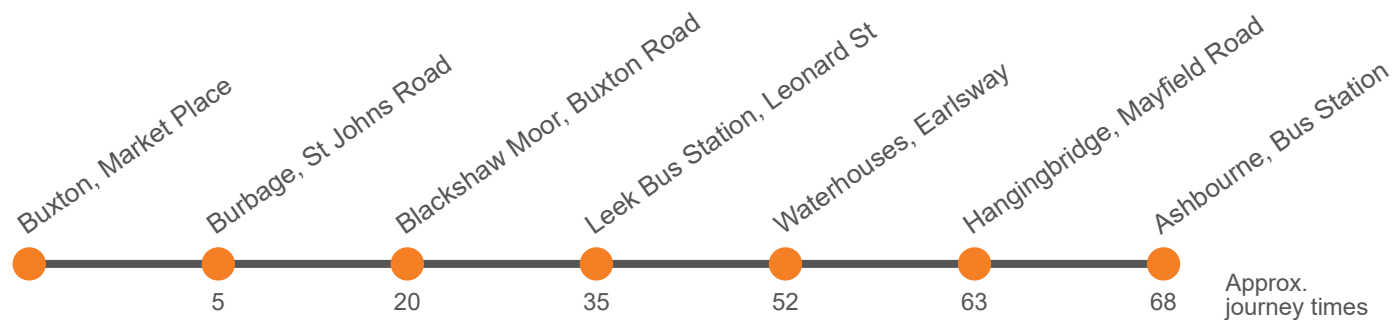

### Saturday

<b>Ashbourne Bus Station, Stand 1</b>	<b>1010</b>	<b>1310</b>	<b>1610</b>
<b>Hangingbridge, Royal Oak</b>	<b>1015</b>	<b>1315</b>	<b>1615</b>
<b>Waterhouses, Ye Old Crown Hotel</b>	<b>1026</b>	<b>1326</b>	<b>1626</b>
<b>Waterhouses, Breech Close</b>	<b>1029</b>	<b>1329</b>	<b>1629</b>
<b>Leek Bus Station Stand 4 arr</b>	<b>1043</b>	<b>1343</b>	<b>1643</b>
<b>Leek Bus Station Stand 4 dep</b>	<b>1045</b>	<b>1345</b>	<b>1645</b>
<b>Blackshaw Moor, Three Horseshoes Inn</b>	<b>1054</b>	<b>1354</b>	<b>1654</b>
<b>Burbage, Church</b>	<b>1109</b>	<b>1409</b>	<b>1709</b>
<b>Buxton, Market Place, Stop D</b>	<b>1114</b>	<b>1414</b>	<b>1714</b>

### Monday to Friday

Codes	Sch	Hol
<b>Buxton, Market Place, Stop A</b>	...	...
<b>Burbage, Church</b>	...	...
<b>Blackshaw Moor, Three Horseshoes Inn</b>	...	...
<b>Westwood College</b>	...	...
<b>Leek, County High School</b>	...	...
<b>Leek Bus Station Stand 4 arr</b>	...	...
<b>Leek Bus Station Stand 4 dep</b>	0935	1235
<b>Waterhouses, Breech Close</b>	0949	1249
<b>Waterhouses, Ye Old Crown Hotel</b>	0952	1252
<b>Cauldon Lowe, Hoftens Cross</b>	...	...
<b>Hangingbridge, Royal Oak</b>	1003	1303
<b>Ashbourne Bus Station, Stand 1</b>	1008	1308

### Saturday

Buxton, Market Place, Stop A	...	1200	1500	1715
Burbage, Church	...	1205	1505	1720
Blackshaw Moor, Three Horseshoes Inn	...	1220	1520	1735
Leek Bus Station Stand 4 <i>arr</i>	...	1229	1529	1744
Leek Bus Station Stand 4 <i>dep</i>	0935	1235	1535	...
Waterhouses, Breech Close	0949	1249	1549	...
Waterhouses, Ye Old Crown Hotel	0952	1252	1552	...
Hangingbridge, Royal Oak	1003	1303	1603	...
Ashbourne Bus Station, Stand 1	1008	1308	1608	...