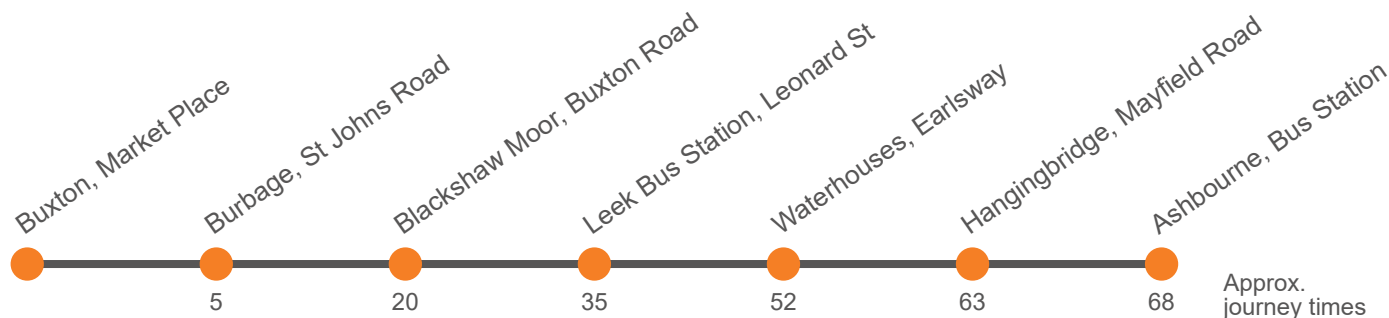

Monday to Friday

Codes	Sch	Hol
Buxton, Market Place, Stop A	...	...
Burbage, Church	...	...
Blackshaw Moor, Three Horseshoes Inn	...	...
Westwood College	...	...
Leek, County High School	...	...
Leek Bus Station Stand 4 arr	...	...
Leek Bus Station Stand 4 dep	0935	1235
Waterhouses, Breech Close	0949	1249
Waterhouses, Ye Old Crown Hotel	0952	1252
Cauldon Lowe, Hoftens Cross	...	...
Hangingbridge, Royal Oak	1003	1303
Ashbourne Bus Station, Stand 1	1008	1308

Hol Runs on Staffordshire Non-Schooldays Only
Sch Runs on Staffordshire Schooldays Only