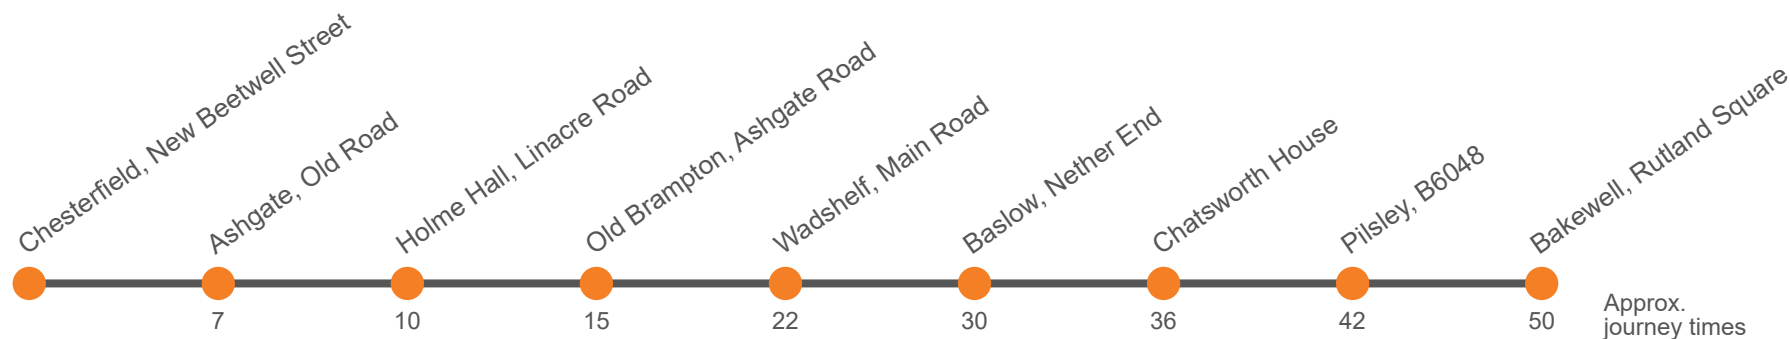

170

Chesterfield - Bakewell via Pilsley - Aldi - Shutts Lane

Effective from: 17/04/2022

Hulleys of Baslow

Saturday

Codes	TY	TY	TY	TY	TY	TY	TY	TY	TY	TY	TY
Chesterfield, New Beetwell Street, Stop B12	0800	0900	1000	1100	1200	1300	1400	1500	1600	1710	1810
Netherleigh Road, Old Road	0807	0907	1007	1107	1207	1307	1407	1507	1607	1717	1817
Holme Hall, Oakamoor Close	0810	0910	1010	1110	1210	1310	1410	1510	1610	1720	1820
Old Brampton, Church	0815	0915	1015	1115	1215	1315	1415	1515	1615	1725	1825
Wadshelf, Main Road	0822	0922	1022	1122	1222	1322	1422	1522	1622	1732	1832
Baslow, Nether End	0830	0930	1030	1130	1230	1330	1430	1530	1630	1740	1840
Chatsworth House		0936	1036	1136	1236	1336	1436	1536	1636	1746	1846
Pilsley, School	0837	0942	1042	1142	1242	1342	1442	1542	1642	1752	1852
Bakewell, Rutland Square, Stand C	0845	0950	1050	1150	1250	1350	1450	1550	1650	1800	1900
Bakewell, Yeld Road/Calton View	...	0953	...	1153	...	1353	...	1553	...	...	...
Bakewell, Shutts Lane	...	0955	...	1155	...	1355	...	1555	...	...	...
Bakewell, Rutland Square, Stand C	...	1000	...	1200	...	1400	...	1600	...	...	...

TY Bus continues from Bakewell to Middleton-by-Youlgreave as 171 service