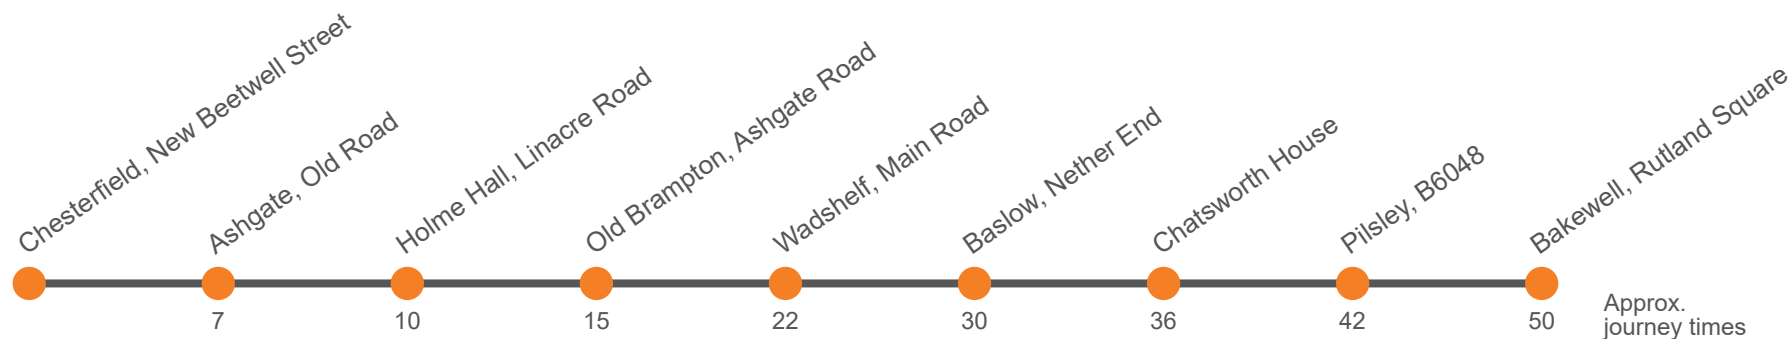

170

Chesterfield - Bakewell via Pilsley - Aldi - Shutts Lane

Effective from: 17/04/2022

Hulleys of Baslow

Monday to Friday

Codes	Hol	Sch	TY	TY	TY	TY	TY	TY	Hol, TY	Sch, TY	TY	TY	TY
Chesterfield, New Beetwell Street, Stop B12	0800	0800	0900	1000	1100	1200	1300	1400	1500	1500	1600	1710	1810
Netherleigh Road, Old Road	0807	0807	0907	1007	1107	1207	1307	1407	1507	1507	1607	1717	1817
Holme Hall, Oakamoor Close	0810	0810	0910	1010	1110	1210	1310	1410	1510	1510	1610	1720	1820
Old Brampton, Church	0815	0815	0915	1015	1115	1215	1315	1415	1515	1515	1615	1725	1825
Wadshelf, Main Road	0822	0822	0922	1022	1122	1222	1322	1422	1522	1522	1622	1732	1832
Baslow, Nether End	0830	0830	0930	1030	1130	1230	1330	1430	1530	1530	1630	1740	1840
Chatsworth House			0936	1036	1136	1236	1336	1436	1536	1536	1636	1746	1846
Pilsley, School	0837	0837	0942	1042	1142	1242	1342	1442	1542	1542	1642	1752	1852
Bakewell, Rutland Square, Stand C	0845	0845	0950	1050	1150	1250	1350	1450	1550	1550	1650	1800	1900
Bakewell, Yeld Road/Calton View	...	0847	0953	...	1153	...	1353	...	1553	1553	...	...	...
Bakewell, Lady Manners School	...	0850		...		...		...		1555	...	...	...
Bakewell, Shutts Lane	...	...	0955	...	1155	...	1355	...	1555		...	...	...
Bakewell, Rutland Square, Stand C	...	...	1000	...	1200	...	1400	...	1600	1600	...	...	...

Hol Runs during School Holidays Only

Sch Runs on Schooldays Only

TY Bus continues from Bakewell to Middleton-by-Youlgreave as 171 service