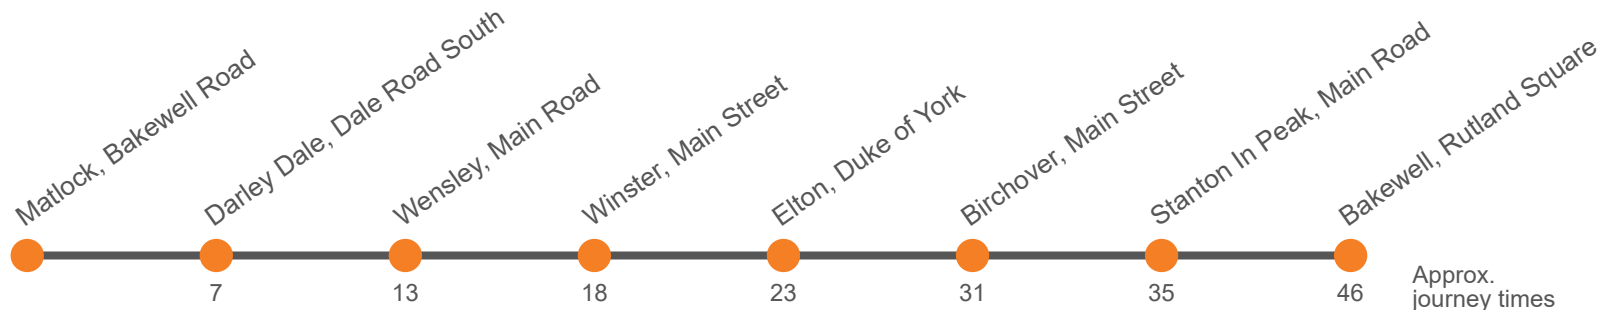

CH Starts at Chesterfield as Service X70 to Bakewell then to Matlock as 172

Hol Runs during School Holidays Only

Sch Runs on Schooldays Only

Saturday

Codes	CH	CH	CH	CH	CH	CH
Bakewell, Matlock Street, Stand E	0730	0900	1100	1300	1500	1600
Alport, Alport Lane						1710
Youlgreave, Grove Place						1730
Middleton By Youlgreave, The Square						1735
Stanton In Peak, Main Road	0740	0910	1110	1310	1510	1610
Birchover, Main Street	0745	0915	1115	1315	1515	1615
Elton, Duke Of York	0753	0923	1123	1323	1523	1623
Winster, Hall	0758	0928	1128	1328	1528	1628
Wensley, The Square	0803	0933	1133	1333	1533	1633
Darley Dale, Whitworth Institute	0808	0938	1138	1338	1538	1638
Matlock Bakewell Road, Stand D	0815	0945	1145	1345	1545	1645

CH Starts at Chesterfield as Service X70 to Bakewell then to Matlock as 172

172

Matlock - Bakewell via Winster - Birchover

Effective from: 17/04/2022

Hulleys of Baslow

Monday to Friday

Codes	CR,Hol	CR,Sch	CR	CR	CR	CR,Sch	CR,Hol	CR
Starkholmes, Highfields School	1555
Matlock Bakewell Road, Stand D	0740	0740	0950	1150	1350	1600	1600	1740
Darley Dale, Whitworth Institute	0747	0747	0957	1157	1357	1607	1607	1747
Wensley, The Square	0753	0753	1003	1203	1403	1613	1613	1753
Winster, Hall	0758	0758	1008	1208	1408	1618	1618	1758
Elton, Duke Of York	0803	0803	1013	1213	1413	1623	1623	1803
Birchover, The Green	0811	0811	1021	1221	1421	1631	1631	1811
Stanton In Peak, Main Road	0815	0815	1025	1225	1425	1635	1635	1815
Bakewell, Lady Manners School		0830						
Bakewell, Rutland Square, Stand C	0835	0835	1035	1235	1435	1645	1645	1825

CR This bus continues from Bakewell to Chesterfield as Service X70
 Hol Runs during School Holidays Only
 Sch Runs on Schooldays Only

172

Matlock - Bakewell via Winster - Birchover

Effective from: 17/04/2022

CR This bus continues from Bakewell to Chesterfield as Service X70