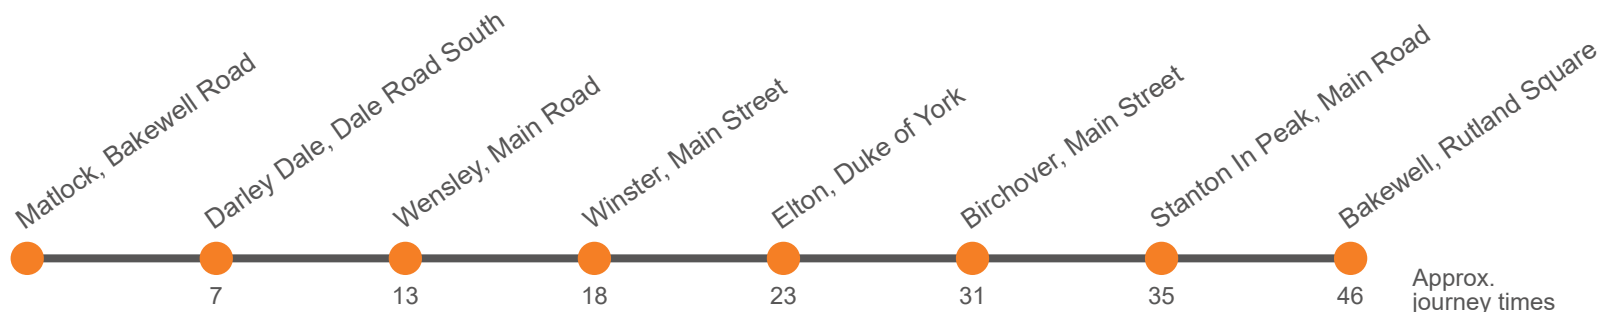

Matlock - Bakewell via Winster - Birchover

Effective from: 17/04/2022

Hulleys of Baslow