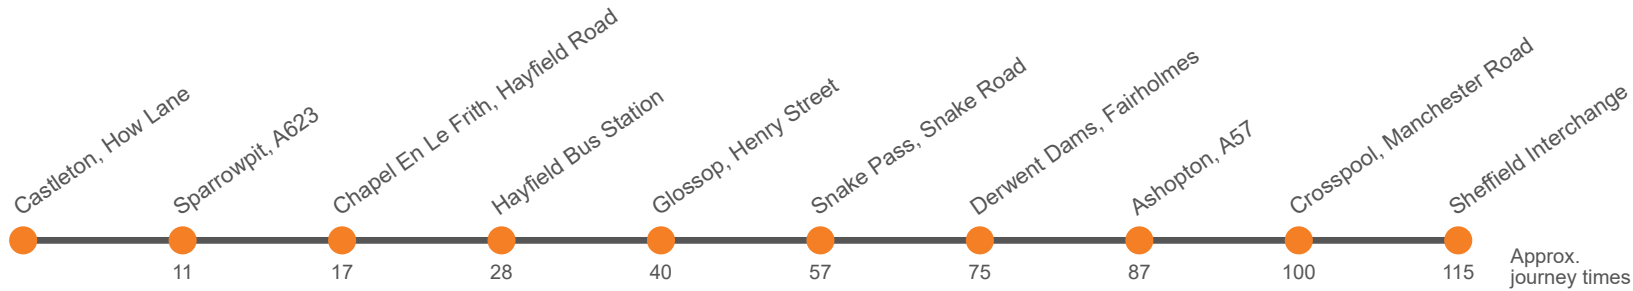

Monday to Friday

Codes	Hol	Sch							Hol	Sch	Sch	Hol	
Bakewell, Lady Manners School, Shutts Lane	...	...	...	...	...	...	...	...	...	...	1550	...	...
Bakewell, Rutland Square, Stand D	0800	0800	0925	1025	1125	1225	1325	1500	1500	1600	1600	1600	1725
Ashford-in-the-water, Ashford Arms											1605	1605	
Wardlow, Bulls Head											1615	1615	
Foolow, Bulls Head											1620	1620	
Baslow, Nether End	0810	0810	0935	1035	1135	1235	1335	1510	1510				1735
Calver, Bridge Inn	0640	0815	0815	0940	1040	1140	1240	1340	1515	1515			1740
Stoney Middleton, Royal Oak	0642	0817	0817	0942	1042	1142	1242	1342	1517	1517			1742
Eyam, The Square opp Water Lane	0645	0820	0820	0945	1045	1145	1245	1345	1520	1520			1745
Eyam, Hawkhill Road/Eyam Museum				0947	1047	1147	1247	1347					1747
Eyam, Town Head opp Little Edge	0647	0822	0822						1522	1522			
Eyam, Town Head adj Little Edge											1622	1622	
Eyam, The Square adj Water Lane				0949	1049	1149	1249	1349			1624	1624	1749
Stoney Middleton, Chip Shop				0952	1052	1152	1252	1352			1627	1627	1752
Calver Sough, Grindleford Road A625				0954	1054	1154	1254	1354			1629	1629	1754
Grindleford, Mount Pleasant				0958	1058	1158	1258	1358			1633	1633	1758
Hathersage, Little John Hotel				1006	1106	1206	1306	1406			1641	1641	1806
Foolow, Bulls Head	0649	0824	0824						1524	1524			
Great Hucklow Lane End, Foolow Road	0651	0825	0825						1525	1525			
Bradwell, adj Memorial Hall	0700	0829	0829						1529	1529			
Hope Church		0834	0834						1534	1534			
Hope Valley College <i>arr</i>			0835							1535			
Hope Valley College <i>dep</i>			0835							1540			
Bamford Station	0710	0845	0845	1010	1110	1210	1310	1410	1545	1545	1645	1645	1810
Yorkshire Bridge Hotel	0714	0849	0849	1014	1114	1214	1314	1414	1549	1549	1649	1649	1814
Ladybower Inn, A57	0717	0852	0852	1017	1117	1217	1317	1417	1552	1552	1652	1652	1817
Crosspool, Manchester Rd/Vernon Terrace	0730	0905	0905	1030	1130	1230	1330	1430	1605	1605	1705	1705	1830
Sheffield Interchange, Stop D3	0747	0922	0922	1047	1147	1247	1347	1447	1622	1622	1722	1722	1847

Hol Runs during School Holidays Only

Sch Runs on Schooldays Only