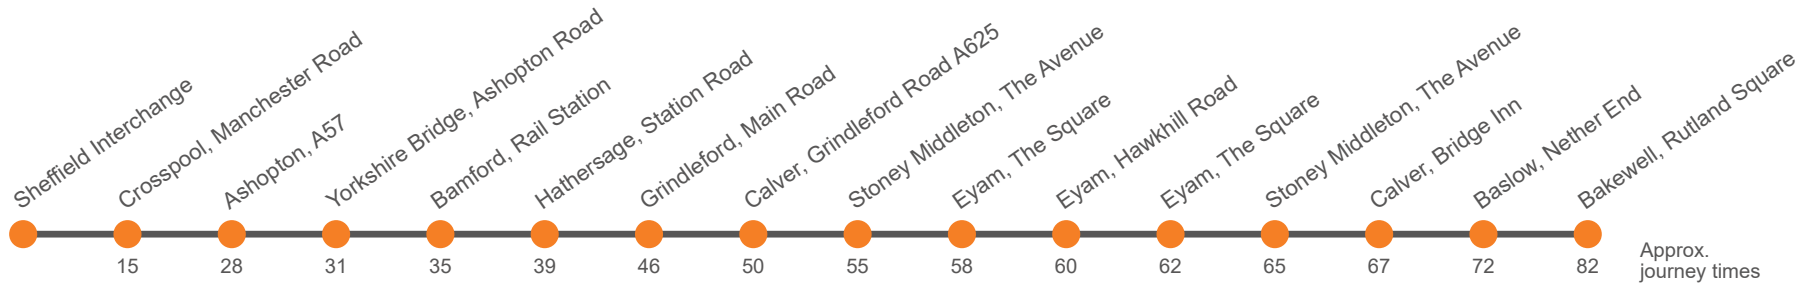

Sunday

Codes	nGMT	BST	nGMT	BST	nGMT	BST	nGMT	BST	nGMT	BST
Sheffield Interchange, Stop D3	0855	0855	1055	1055	1255	1255	1455	1455	1655	1655
Crosspool, o/s Church	0912	0912	1112	1112	1312	1312	1512	1512	1712	1712
Ladybower Inn, A57	0923	0923	1123	1123	1323	1323	1523	1523	1723	1723
Derwent Dams, Fairholmes	0932	0932	1132	1132	1332	1332	1532	1532	1732	1732
Yorkshire Bridge Hotel	0941		1141		1341		1526		1726	
Bamford Station	0945		1145		1345		1530		1730	
Snake Pass Inn, Snake Road	...	0950	...	1150	...	1350	...	1550	...	1750
Glossop, Henry Street Stop B	...	1005	...	1205	...	1405	...	1605	...	1805
Hayfield Bus Station	...	1017	...	1217	...	1417	...	1617	...	1817
Chapel En Le Frith, Town End	...	1029	...	1229	...	1429	...	1629	...	1829
Sparrowpit, Wanted Inn	...	1035	...	1235	...	1435	...	1635	...	1835
Castleton, Bus Station	...	1045	...	1245	...	1445	...	1645	...	1845

BST Runs on BST Summer dates
nGMT Runs on GMT Winter dates