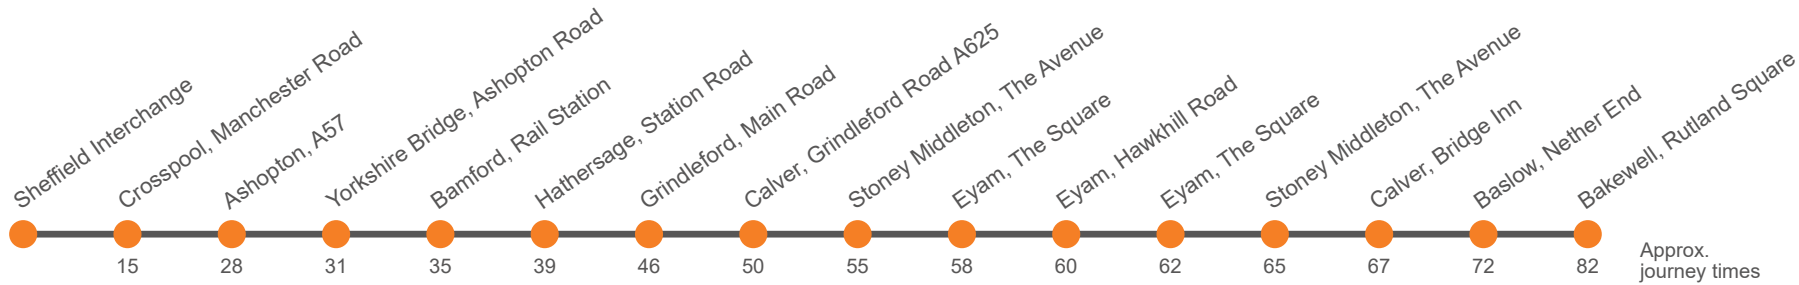

## Sheffield - Bakewell via Ladybower - Hathersage - Eyam

Effective from: 26/03/2023

Hulleys of Baslow

### Monday to Friday (continued)

Sheffield Interchange, Stop D3	1730
Crosspool, o/s Church	1745
Ladybower Inn, A57	1758
Yorkshire Bridge Hotel	1801
Bamford Station	1805
Hope Church	
Hope Valley College	
Bradwell, opp Memorial Hall	
Great Hucklow Lane End, Foolow Road	
Foolow, Bulls Head	
Hathersage, Little John Hotel	1809
Grindleford, Mount Pleasant	1816
Calver Sough, Grindleford Road A625	1820
Stoney Middleton, Royal Oak	1825
Eyam, The Square opp Water Lane	1828
Eyam, Hawkhill Road/Eyam Museum	1830
Eyam, Town Head opp Little Edge	
Eyam, Town Head adj Little Edge	
Eyam, The Square adj Water Lane	1832
Stoney Middleton, Chip Shop	1835
Calver, Bridge Inn	1837
Baslow, Nether End	1842
Foolow, Bulls Head	
Wardlow, Church	
Ashford-in-the-water, Ashford Arms	
Bakewell, Rutland Square, Stand D	1852
Bakewell, Lady Manners School, Shutts Lane	...