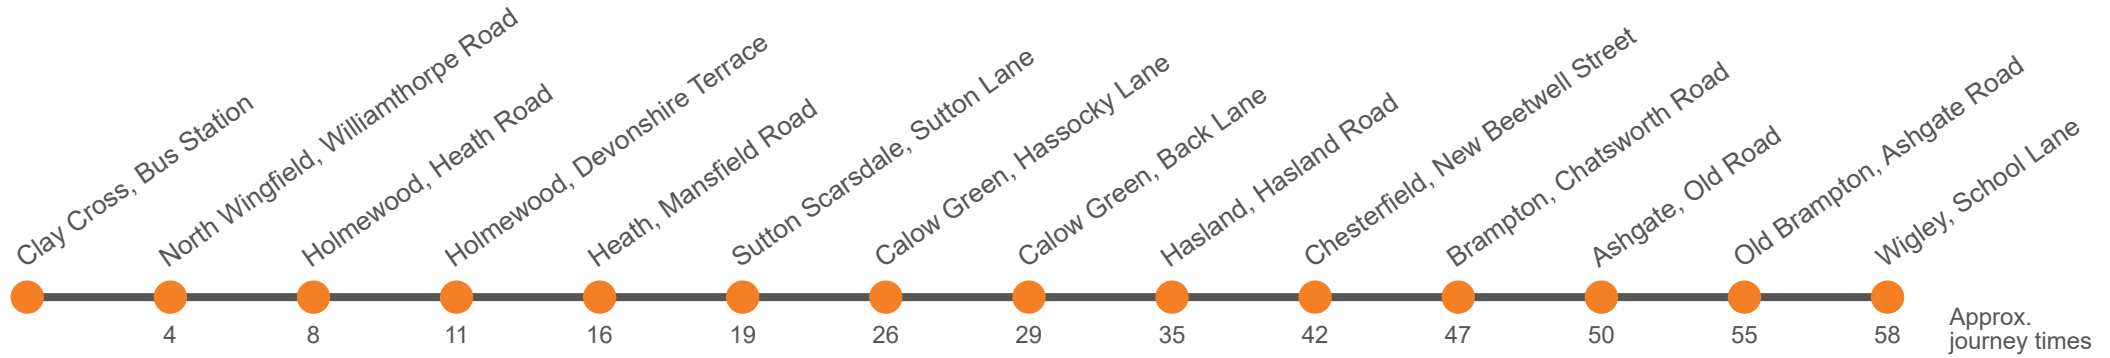

Monday to Friday

Clay Cross Bus Station, Stand 2	0840	1040	1240
North Wingfield, Miners Welfare	0844	1044	1244
Holmewood, Churchland Avenue	0848	1048	1248
Holmewood, Devonshire Terrace	0851	1051	1251
Heath, Church	0856	1056	1256
Sutton Scarsdale, Sutton Lane Junction	0859	1059	1259
Calow Green, Hilltop	0906	1106	1306
Calow Green, Back Lane	0909	1109	1309
Hasland, Eastwood Park	0915	1115	1315
Chesterfield, New Beetwell Street, Stop B11	0922	1122	1322
Brampton, Walton Road End	0927	1127	1327
Netherleigh Road, Old Road	0930	1130	1330
Old Brampton, Church	0935	1135	1335
Wigley, School Lane	0938	1138	1338

48

Clay Cross - Wigley via Holmewood - Sutton Scarsdale - Chesterfield - Brampton

Effective from: 02/10/2022

Hulleys of Baslow

Saturday

Clay Cross Bus Station, Stand 2	0840	1040	1240	1440
North Wingfield, Miners Welfare	0844	1044	1244	1444
Holmewood, Churchland Avenue	0848	1048	1248	1448
Holmewood, Devonshire Terrace	0851	1051	1251	1451
Heath, Church	0856	1056	1256	1456
Sutton Scarsdale, Sutton Lane Junction	0859	1059	1259	1459
Calow Green, Hilltop	0906	1106	1306	1506
Calow Green, Back Lane	0909	1109	1309	1509
Hasland, Eastwood Park	0915	1115	1315	1515
Chesterfield, New Beetwell Street, Stop B11	0922	1122	1322	1522
Brampton, Walton Road End	0927	1127	1327	1527
Netherleigh Road, Old Road	0930	1130	1330	1530
Old Brampton, Church	0935	1135	1335	1535
Wigley, School Lane	0938	1138	1338	1538

Monday to Friday

Codes	Sch	Sch Runs on Schooldays Only
Clay Cross Bus Station, Stand 2	0720	
North Wingfield, Miners Welfare	0724	
Holmewood, Churchland Avenue	0728	
Holmewood, Devonshire Terrace	0731	
Heath, Church	0736	
Sutton Scarsdale, Sutton Lane Junction	0739	
Calow, Top Road/Lawn Villas	0745	
Calow, Allpits Road	0750	
Hady, Hady Lane/Houldsworth Drive	0756	
Hasland, Outwood Academy Hasland Hall	0805	