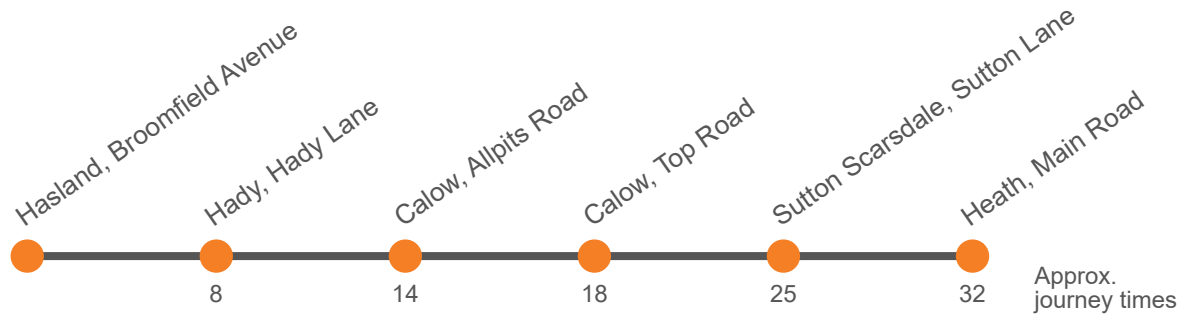

48

Clay Cross - Wigley via Holmewood - Sutton Scarsdale - Chesterfield - Brampton

Effective from: 02/10/2022

Hulleys of Baslow

Saturday

Clay Cross Bus Station, Stand 2	0840	1040	1240	1440
North Wingfield, Miners Welfare	0844	1044	1244	1444
Holmewood, Churchland Avenue	0848	1048	1248	1448
Holmewood, Devonshire Terrace	0851	1051	1251	1451
Heath, Church	0856	1056	1256	1456
Sutton Scarsdale, Sutton Lane Junction	0859	1059	1259	1459
Calow Green, Hilltop	0906	1106	1306	1506
Calow Green, Back Lane	0909	1109	1309	1509
Hasland, Eastwood Park	0915	1115	1315	1515
Chesterfield, New Beetwell Street, Stop B11	0922	1122	1322	1522
Brampton, Walton Road End	0927	1127	1327	1527
Netherleigh Road, Old Road	0930	1130	1330	1530
Old Brampton, Church	0935	1135	1335	1535
Wigley, School Lane	0938	1138	1338	1538

Monday to Friday

Codes	Sch	Sch	Runs on Schooldays Only
Hasland, Outwood Academy Hasland Hall	1440		
Hady, Hady Lane/Houldsworth Drive	1448		
Calow, Allpits Road	1454		
Calow Top Road/Lawn Villas	1458		
Sutton Scarsdale, Sutton Lane Junction	1505		
Heath, Church	1512		

Monday to Friday

Codes	Sch	Sch Runs on Schooldays Only
Clay Cross Bus Station, Stand 2	0720	
North Wingfield, Miners Welfare	0724	
Holmewood, Churchland Avenue	0728	
Holmewood, Devonshire Terrace	0731	
Heath, Church	0736	
Sutton Scarsdale, Sutton Lane Junction	0739	
Calow, Top Road/Lawn Villas	0745	
Calow, Allpits Road	0750	
Hady, Hady Lane/Houldsworth Drive	0756	
Hasland, Outwood Academy Hasland Hall	0805	