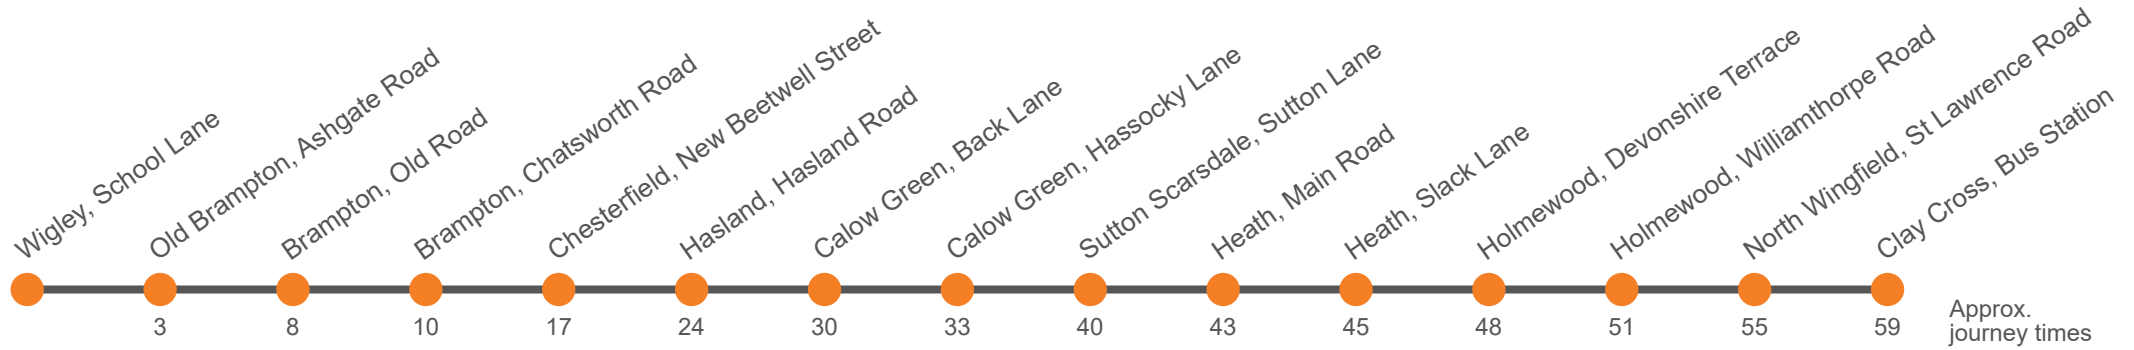

Monday to Friday

Wigley, School Lane	0938	1138	1338	...
Old Brampton, Church	0941	1141	1341	...
Old Hall Junior School, Old Road	0946	1146	1346	...
Brampton, Walton Road End	0948	1148	1348	...
Chesterfield, New Beetwell Street, Stop B5	0955	1155	1355	1720
Hasland, Eastwood Park	1002	1202	1402	1727
Calow Green, Back Lane	1008	1208	1408	1733
Calow Green, Hilltop	1011	1211	1411	1736
Sutton Scarsdale, Sutton Lane Junction	1018	1218	1418	1743
Heath, Church	1021	1221	1421	...
Heath School, Slack Lane	1023	1223	1423	...
Holmewood, Devonshire Terrace	1026	1226	1426	...
Holmewood, Williamthorpe Roundabout	1029	1229	1429	...
North Wingfield, Miners Welfare	1033	1233	1433	...
Clay Cross Bus Station, Stand 2	1037	1237	1437	...

Saturday

Wigley, School Lane	0938	1138	1338	1538
Old Brampton, Church	0941	1141	1341	1541
Old Hall Junior School, Old Road	0946	1146	1346	1546
Brampton, Walton Road End	0948	1148	1348	1548
Chesterfield, New Beetwell Street, Stop B5	0955	1155	1355	1555
Hasland, Eastwood Park	1002	1202	1402	1602
Calow Green, Back Lane	1008	1208	1408	1608
Calow Green, Hilltop	1011	1211	1411	1611
Sutton Scarsdale, Sutton Lane Junction	1018	1218	1418	1618
Heath, Church	1021	1221	1421	1621
Heath School, Slack Lane	1024	1224	1424	1624
Holmewood, Devonshire Terrace	1026	1226	1426	1626
Holmewood, Williamthorpe Roundabout	1029	1229	1429	1629
North Wingfield, Miners Welfare	1033	1233	1433	1633
Clay Cross Bus Station, Stand 2	1037	1237	1437	1637

Monday to Friday

Codes	Sch	Sch Runs on Schooldays Only
Clay Cross Bus Station, Stand 2	0720	
North Wingfield, Miners Welfare	0724	
Holmewood, Churchland Avenue	0728	
Holmewood, Devonshire Terrace	0731	
Heath, Church	0736	
Sutton Scarsdale, Sutton Lane Junction	0739	
Calow, Top Road/Lawn Villas	0745	
Calow, Allpits Road	0750	
Hady, Hady Lane/Houldsworth Drive	0756	
Hasland, Outwood Academy Hasland Hall	0805	