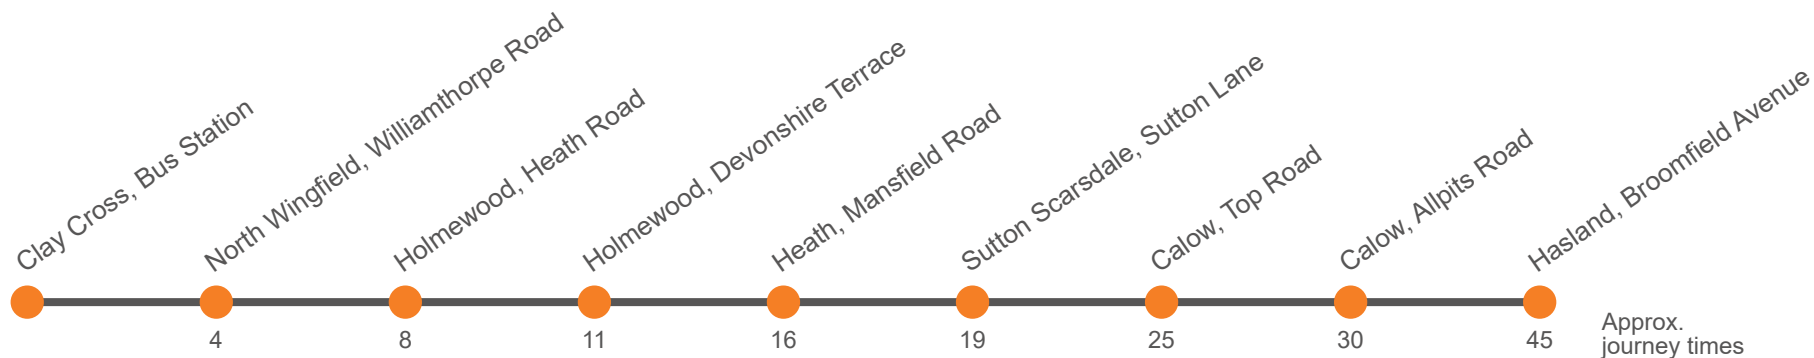

48

Clay Cross - Wigley via Holmewood - Sutton Scarsdale - Chesterfield - Brampton

Effective from: 02/10/2022

Hulleys of Baslow

Saturday

Clay Cross Bus Station, Stand 2	0840	1040	1240	1440
North Wingfield, Miners Welfare	0844	1044	1244	1444
Holmewood, Churchland Avenue	0848	1048	1248	1448
Holmewood, Devonshire Terrace	0851	1051	1251	1451
Heath, Church	0856	1056	1256	1456
Sutton Scarsdale, Sutton Lane Junction	0859	1059	1259	1459
Calow Green, Hilltop	0906	1106	1306	1506
Calow Green, Back Lane	0909	1109	1309	1509
Hasland, Eastwood Park	0915	1115	1315	1515
Chesterfield, New Beetwell Street, Stop B11	0922	1122	1322	1522
Brampton, Walton Road End	0927	1127	1327	1527
Netherleigh Road, Old Road	0930	1130	1330	1530
Old Brampton, Church	0935	1135	1335	1535
Wigley, School Lane	0938	1138	1338	1538

Monday to Friday

Codes	Sch	Sch	Runs on Schooldays Only
Hasland, Outwood Academy Hasland Hall	1440		
Hady, Hady Lane/Houldsworth Drive	1448		
Calow, Allpits Road	1454		
Calow Top Road/Lawn Villas	1458		
Sutton Scarsdale, Sutton Lane Junction	1505		
Heath, Church	1512		

Monday to Friday

Codes	Sch	Sch Runs on Schooldays Only
Clay Cross Bus Station, Stand 2	0720	
North Wingfield, Miners Welfare	0724	
Holmewood, Churchland Avenue	0728	
Holmewood, Devonshire Terrace	0731	
Heath, Church	0736	
Sutton Scarsdale, Sutton Lane Junction	0739	
Calow, Top Road/Lawn Villas	0745	
Calow, Allpits Road	0750	
Hady, Hady Lane/Houldsworth Drive	0756	
Hasland, Outwood Academy Hasland Hall	0805	