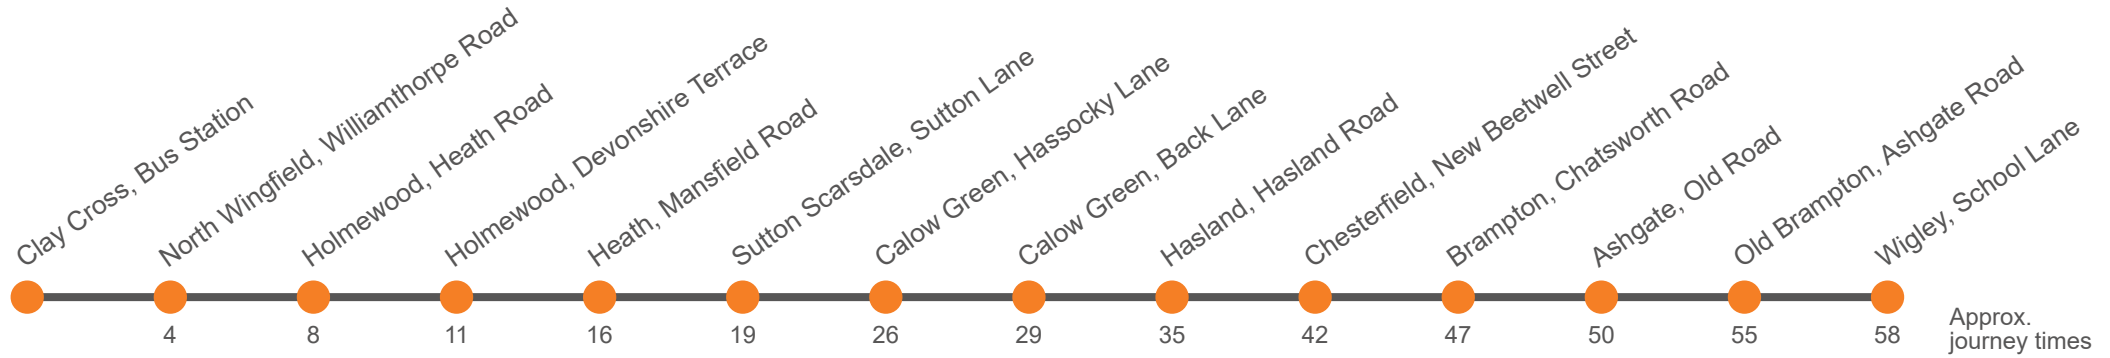

Monday to Friday

Wigley, School Lane	0938	1138	1338	...
Old Brampton, Church	0941	1141	1341	...
Old Hall Junior School, Old Road	0946	1146	1346	...
Brampton, Walton Road End	0948	1148	1348	...
Chesterfield, New Beetwell Street, Stop B5	0955	1155	1355	1720
Hasland, Eastwood Park	1002	1202	1402	1727
Calow Green, Back Lane	1008	1208	1408	1733
Calow Green, Hilltop	1011	1211	1411	1736
Sutton Scarsdale, Sutton Lane Junction	1018	1218	1418	1743
Heath, Church	1021	1221	1421	...
Heath School, Slack Lane	1023	1223	1423	...
Holmewood, Devonshire Terrace	1026	1226	1426	...
Holmewood, Williamthorpe Roundabout	1029	1229	1429	...
North Wingfield, Miners Welfare	1033	1233	1433	...
Clay Cross Bus Station, Stand 2	1037	1237	1437	...

Saturday

Wigley, School Lane	0938	1138	1338	1538
Old Brampton, Church	0941	1141	1341	1541
Old Hall Junior School, Old Road	0946	1146	1346	1546
Brampton, Walton Road End	0948	1148	1348	1548
Chesterfield, New Beetwell Street, Stop B5	0955	1155	1355	1555
Hasland, Eastwood Park	1002	1202	1402	1602
Calow Green, Back Lane	1008	1208	1408	1608
Calow Green, Hilltop	1011	1211	1411	1611
Sutton Scarsdale, Sutton Lane Junction	1018	1218	1418	1618
Heath, Church	1021	1221	1421	1621
Heath School, Slack Lane	1024	1224	1424	1624
Holmewood, Devonshire Terrace	1026	1226	1426	1626
Holmewood, Williamthorpe Roundabout	1029	1229	1429	1629
North Wingfield, Miners Welfare	1033	1233	1433	1633
Clay Cross Bus Station, Stand 2	1037	1237	1437	1637

Monday to Friday

Codes	Sch	Sch Runs on Schooldays Only
Clay Cross Bus Station, Stand 2	0720	
North Wingfield, Miners Welfare	0724	
Holmewood, Churchland Avenue	0728	
Holmewood, Devonshire Terrace	0731	
Heath, Church	0736	
Sutton Scarsdale, Sutton Lane Junction	0739	
Calow, Top Road/Lawn Villas	0745	
Calow, Allpits Road	0750	
Hady, Hady Lane/Houldsworth Drive	0756	
Hasland, Outwood Academy Hasland Hall	0805	