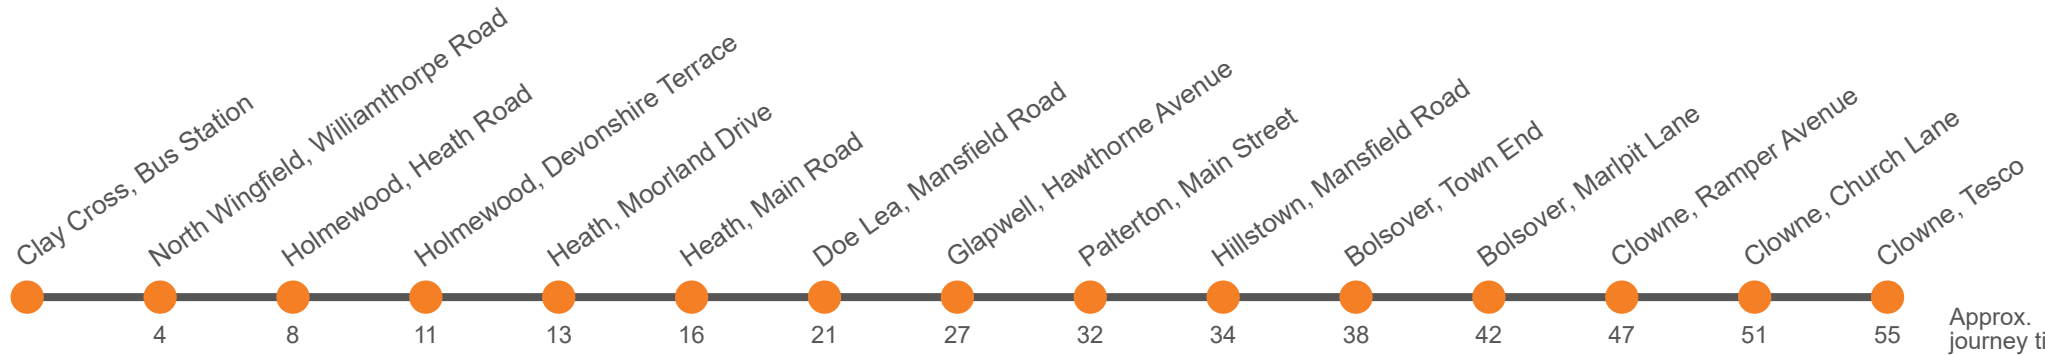

Saturday

Clay Cross Bus Station, Stand 2	0735	0940	1140	1340	1555	1640	1800
North Wingfield, Miners Welfare	0739	0944	1144	1344	1559	1644	1804
Holmewood, Churchland Avenue	0743	0948	1148	1348	1603	1648	1808
Holmewood, Devonshire Terrace	0746	0951	1151	1351	1606	1651	1811
Heath, Moorland Drive		0953	1153	1353	1608	1653	1813
Heath, Church		0956	1156	1356	1611	1656	1815
Doe Lea, Mansfield Road	0751	1001	1201	1401	1616	1701	...
Glapwell, Hawthorne Avenue	0757	1007	1207	1407	...	1707	...
Palterton, Main Street	0802	1012	1212	1412	...	1712	...
Hillstown, Pleasant Avenue	0805	1014	1214	1414	...	1714	...
Bolsover, Market Place Stop 1	0808				...	1718	...
Bolsover, Market Place	...	1018	1218	1418	...	...	...
Bolsover, Local Hospital, Marlpit Lane	...	1022	1222	1422	...	...	...
Clowne, Ramper Avenue	...	1027	1227	1427	...	...	...
Clowne, Church Lane	...	1031	1231	1431	...	...	...
Clowne, Tesco	...	1035	1235	1435	...	...	...