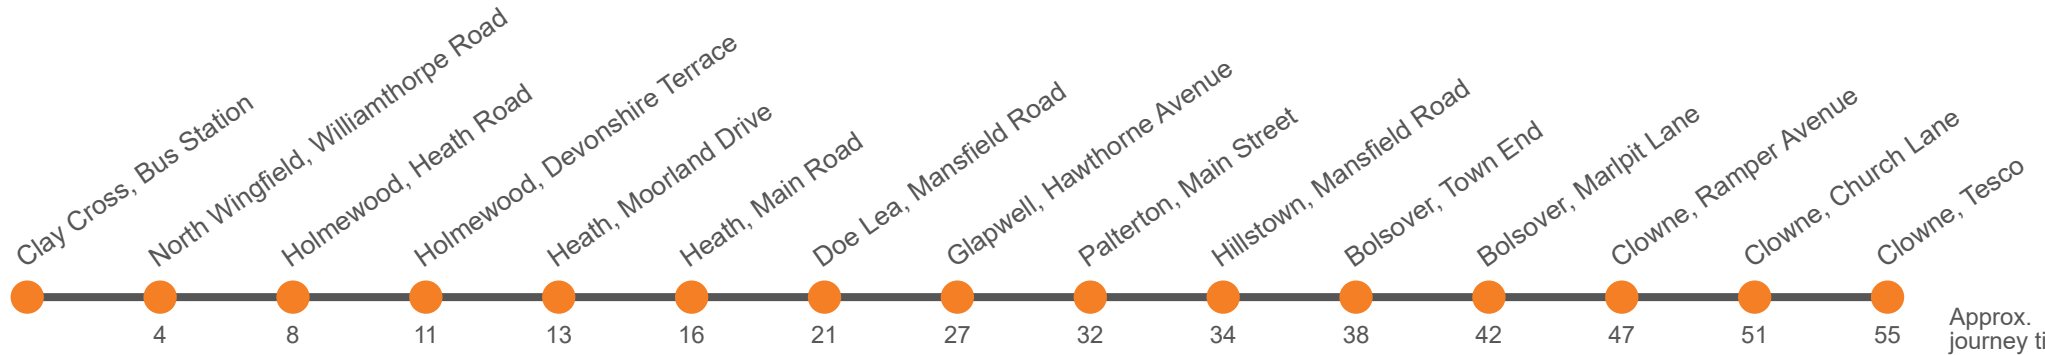

Approx. journey times

Monday to Friday

Codes	Sch	Hol								
Clay Cross Bus Station, Stand 2	0705	0735	0735	0940	1140	1340	1440	1555	1640	1800
North Wingfield, Miners Welfare	0709	0739	0739	0944	1144	1344	1444	1559	1644	1804
Holmewood, Churchland Avenue	0713	0743	0743	0948	1148	1348	1448	1603	1648	1808
Holmewood, Devonshire Terrace		0746	0746	0951	1151	1351	1451	1606	1651	1811
Heath, Moorland Drive				0953	1153	1353	1453	1608	1653	1813
Heath, Church				0956	1156	1356	...	1611	1656	1816
Doe Lea, Mansfield Road		0751	0751	1001	1201	1401	...	1616	1701	...
Glapwell, Hawthorne Avenue		0757	0757	1007	1207	1407	...	...	1707	...
Paltrerton, Main Street		0802	0802	1012	1212	1412	...	...	1712	...
Hillstown, Pleasant Avenue		0805	0805	1014	1214	1414	...	...	1714	...
Bolsover, Market Place Stop 1			0808				...	...	1718	...
Heath, Church	0716		...				...	...	...	...
Bolsover, School	...	0808	...				...	...	...	...
Bolsover, Market Place	...	...	...	1018	1218	1418	...	...	...	...
Bolsover, Local Hospital, Marlpit Lane	...	...	...	1022	1222	1422	...	...	...	...
Clowne, Ramper Avenue	...	...	...	1027	1227	1427	...	...	...	...
Clowne, Church Lane	...	...	...	1031	1231	1431	...	...	...	...
Clowne, Tesco	...	...	...	1035	1235	1435	...	...	...	...

Hol Runs during School Holidays Only

Sch Runs on Schooldays Only