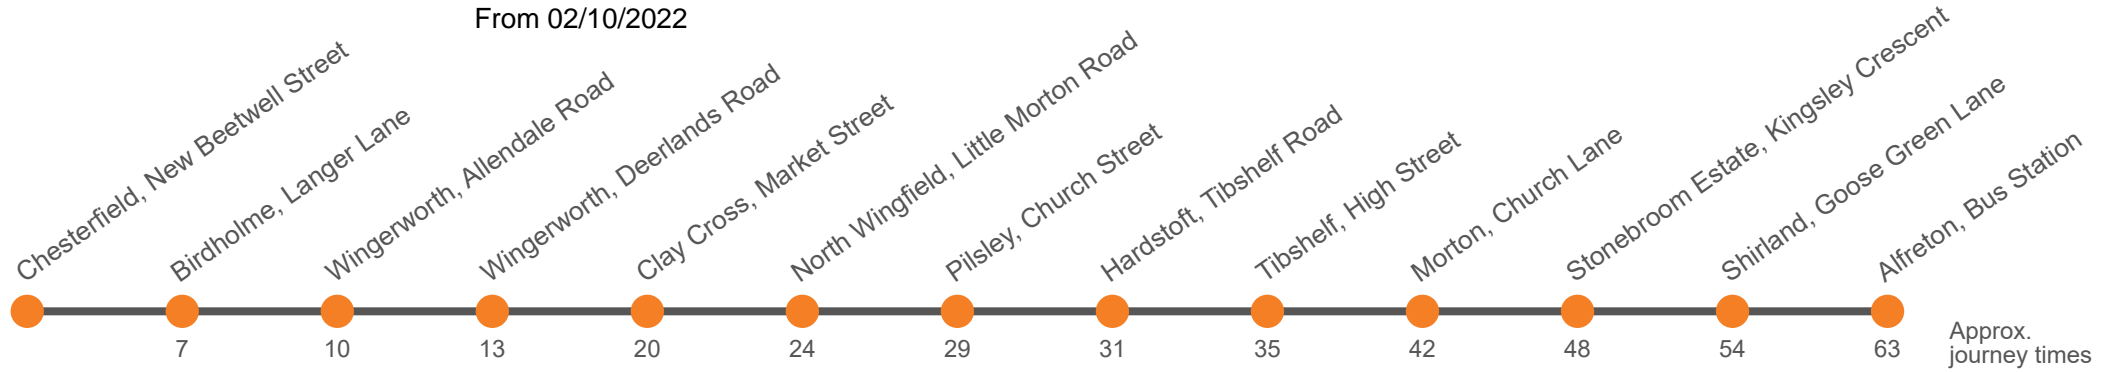

## Chesterfield via Wingerworth - Clay Cross - Tibshelf to Alfreton

Effective from: 01/10/2022

Hulleys of Baslow

From 02/10/2022