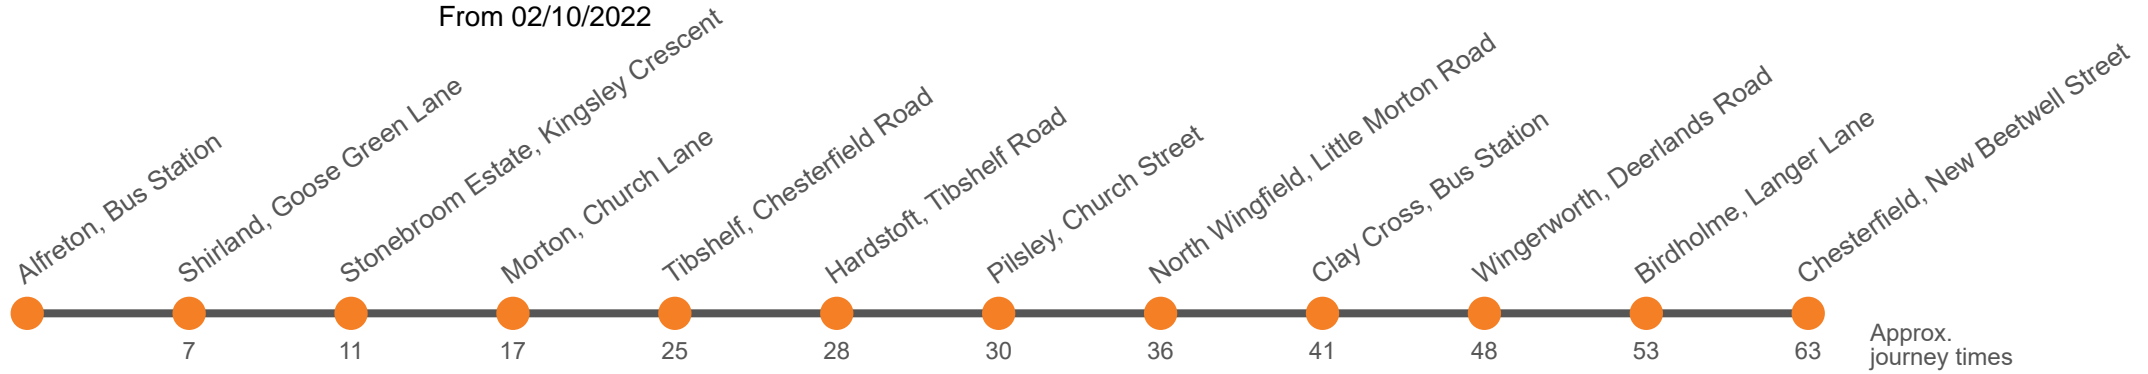

## Alfreton via Tibshelf - Clay Cross - Wingerworth - to Chesterfield

Effective from: 02/10/2022

Hulleys of Baslow

From 02/10/2022

### Saturday

Alfreton, Bus Station Bay 4	0630		30		1630	1730	1830
Shirland, Goose Green Lane	0638		38		1638	1738	1838
Stonebroom Estate, Kingsley Crescent	0643		43		1643	1743	1843
Morton, Church Lane/Sitwell Arms	0650		50		1650	1750	1850
White Hart Inn, Chesterfield Road	0700	Then at these mins past the hour	00	until	1700	1800	1900
Hardstoft Lane, Tibshelf Road	0703		03		1703	1803	1903
Pilsley, Church Street	0705		05		1705	1805	1905
Chatsworth Drive, Little Morton Road	0711		11		1711	1811	1911
Clay Cross Bus Station Stand 5	0716		16		1716	1816	1916
Wingerworth, Deerlands Road	0723		23		1723	1823	1923
Wingerworth, Allendale Road Shops	0726		26		1726	1826	1926
Birdholme, Langer Lane/Rushen Mount	0729		29		1729	1829	1929
Chesterfield, New Beetwell Street, Stop B12	0740		40		1740	1840	1940

## Alfreton via Tibshelf - Clay Cross - Wingerworth - to Chesterfield

Effective from: 01/10/2022

Hulleys of Baslow

From 02/10/2022

### Sunday

Alfreton, Bus Station Bay 4	0815		15		1515	1615	1715
Shirland, Goose Green Lane	0821		21		1521	1621	1721
Stonebroom Estate, Kingsley Crescent	0824		24		1524	1624	1724
Morton, Church Lane/Sitwell Arms	0829		29		1529	1629	1729
White Hart Inn, Chesterfield Road	0835	Then at these mins past the hour	35	until	1535	1635	1735
Hardstoft Lane, Tibshelf Road	0838		38		1538	1638	1738
Pilsley, Church Street	0840		40		1540	1640	1740
Chatsworth Drive, Little Morton Road	0846		46		1546	1646	1746
Clay Cross Bus Station Stand 5	0850		50		1550	1650	1750
Wingerworth, Deerlands Road	0857		57		1557	1657	1757
Wingerworth, Allendale Road Shops	0859		59		1559	1659	1759
Birdholme, Langer Lane/Rushen Mount	0902		02		1602	1702	1802
Chesterfield, New Beetwell Street, Stop B12	0910		10		1610	1710	1810