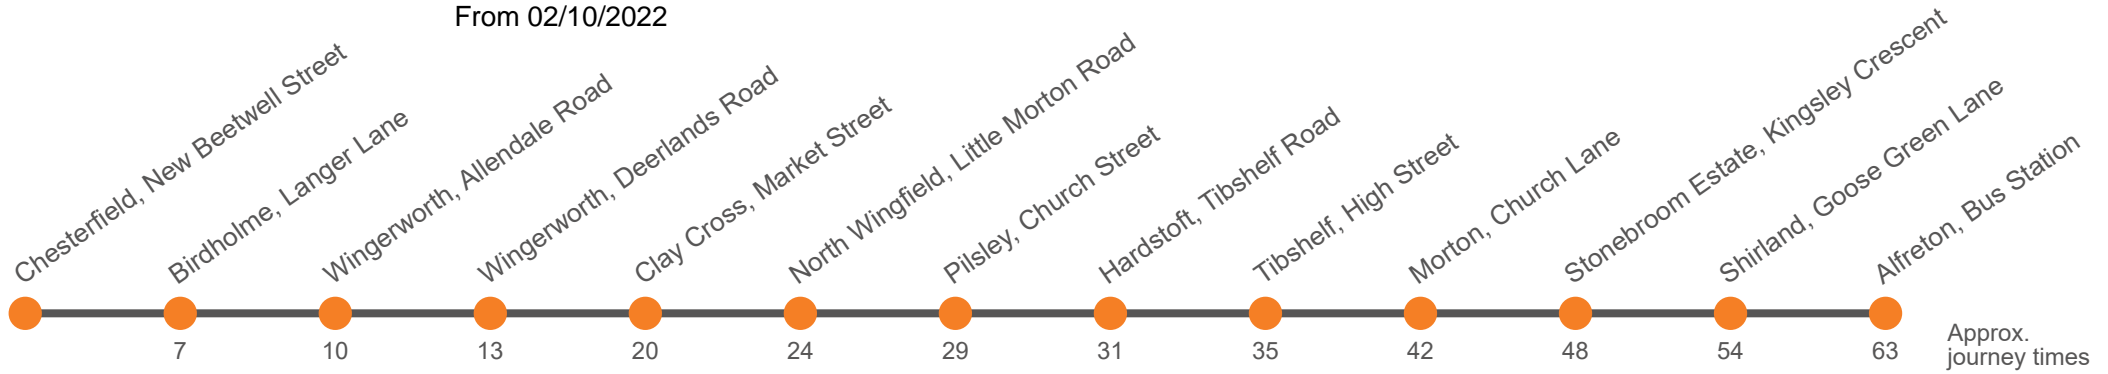

## Chesterfield via Wingerworth - Clay Cross - Tibshelf to Alfreton

Effective from: ~~26~~ 10/2022

Hulleys of Baslow

From 02/10/2022

Approx. journey times

### Monday to Friday

Chesterfield, New Beetwell Street, Stop B12	0615	15	1615	1715	1815
Birdholme, Langer Lane/Rushen Mount	0623	23	1623	1723	1823
Wingerworth, Allendale Road Shops	0626	26	1626	1726	1826
Wingerworth, Deerlands Road	0629	29	1629	1729	1829
Clay Cross, New Inn	0637	37	1637	1737	1837
Chatsworth Drive, Little Morton Road	0641	41	1641	1741	1841
Pilsley, Church Street	0647	47	1647	1747	1847
Hardstoft Lane, Tibshelf Road	0649	49	1649	1749	1849
Tibshelf, White Hart Inn	0653	53	1653	1753	1853
Morton, Church Lane/Sitwell Arms	0701	01	1701	1801	1901
Stonebroom Estate, Kingsley Crescent	0708	08	1708	1808	1908
Shirland, Goose Green Lane	0714	14	1714	1814	1914
Alfreton, Bus Station Bay 4	0725	25	1725	1825	1925

### Saturday

Alfreton, Bus Station Bay 4	0630		30		1630	1730	1830
Shirland, Goose Green Lane	0638		38		1638	1738	1838
Stonebroom Estate, Kingsley Crescent	0643		43		1643	1743	1843
Morton, Church Lane/Sitwell Arms	0650		50		1650	1750	1850
White Hart Inn, Chesterfield Road	0700	Then at these mins past the hour	00	until	1700	1800	1900
Hardstoft Lane, Tibshelf Road	0703		03		1703	1803	1903
Pilsley, Church Street	0705		05		1705	1805	1905
Chatsworth Drive, Little Morton Road	0711		11		1711	1811	1911
Clay Cross Bus Station Stand 5	0716		16		1716	1816	1916
Wingerworth, Deerlands Road	0723		23		1723	1823	1923
Wingerworth, Allendale Road Shops	0726		26		1726	1826	1926
Birdholme, Langer Lane/Rushen Mount	0729		29		1729	1829	1929
Chesterfield, New Beetwell Street, Stop B12	0740		40		1740	1840	1940