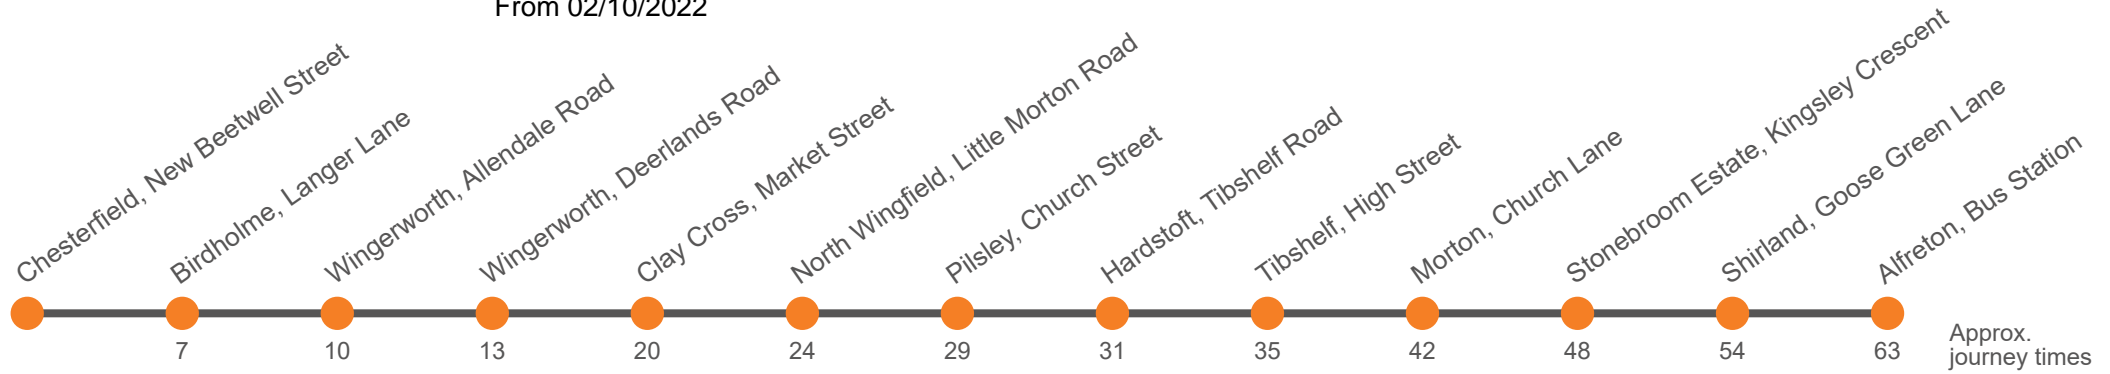

## Chesterfield via Wingerworth - Clay Cross - Tibshelf to Alfreton

Effective from: 17/10/2022

Hulleys of Baslow

From 02/10/2022

### Saturday

Chesterfield, New Beetwell Street, Stop B12	0615	15	1615	1715	1815
Birdholme, Langer Lane/Rushen Mount	0623	23	1623	1723	1823
Wingerworth, Allendale Road Shops	0626	26	1626	1726	1826
Wingerworth, Deerlands Road	0629	29	1629	1729	1829
Clay Cross, New Inn	0637	37	1637	1737	1837
Chatsworth Drive, Little Morton Road	0641	41	1641	1741	1841
Pilsley, Church Street	0647	47	1647	1747	1847
Hardstoft Lane, Tibshelf Road	0649	49	1649	1749	1849
Tibshelf, White Hart Inn	0653	53	1653	1753	1853
Morton, Church Lane/Sitwell Arms	0701	01	1701	1801	1901
Stonebroom Estate, Kingsley Crescent	0708	08	1708	1808	1908
Shirland, Goose Green Lane	0714	14	1714	1814	1914
Alfreton, Bus Station Bay 4	0725	25	1725	1825	1925

### Saturday

Alfreton, Bus Station Bay 4	0630		30		1630	1730	1830
Shirland, Goose Green Lane	0638		38		1638	1738	1838
Stonebroom Estate, Kingsley Crescent	0643		43		1643	1743	1843
Morton, Church Lane/Sitwell Arms	0650		50		1650	1750	1850
White Hart Inn, Chesterfield Road	0700	Then at these mins past the hour	00	until	1700	1800	1900
Hardstoft Lane, Tibshelf Road	0703		03		1703	1803	1903
Pilsley, Church Street	0705		05		1705	1805	1905
Chatsworth Drive, Little Morton Road	0711		11		1711	1811	1911
Clay Cross Bus Station Stand 5	0716		16		1716	1816	1916
Wingerworth, Deerlands Road	0723		23		1723	1823	1923
Wingerworth, Allendale Road Shops	0726		26		1726	1826	1926
Birdholme, Langer Lane/Rushen Mount	0729		29		1729	1829	1929
Chesterfield, New Beetwell Street, Stop B12	0740		40		1740	1840	1940