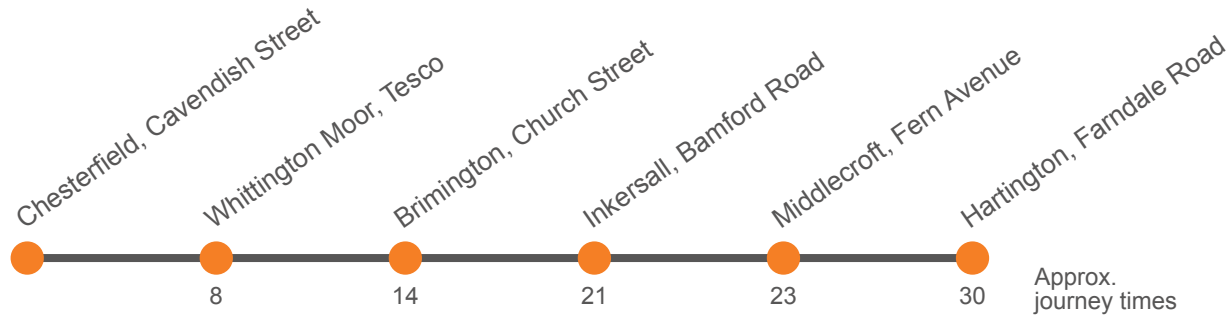

78

Hartington to Chesterfield via Staveley & Brimington

Effective from: 01/09/2020

Hulleys of Baslow

Monday to Friday

| | | | |
|--|------|------|------|
| Hartington, Farndale Road | 0925 | 1055 | 1225 |
| Staveley, Market Street, Stop 3 | 0930 | 1100 | 1230 |
| Middlecroft, Fern Avenue | 0934 | 1104 | 1234 |
| Inkersall, Bamford Road | 0936 | 1106 | 1236 |
| Brimington, Church Street | 0942 | 1112 | 1242 |
| Whittington Moor, Lidl | 0948 | 1118 | 1248 |
| Whittingham Moor, Tesco | 0950 | 1120 | 1250 |
| Chesterfield, Stephenson Place Stop K2 | 0955 | 1125 | 1255 |

78

Chesterfield to Hartington via Brimington & Staveley

Effective from: 01/09/2020

Hulleys of Baslow

Monday to Friday

| | | | |
|--|-------------|-------------|-------------|
| Chesterfield, Cavendish Street | 0955 | 1125 | 1255 |
| Whittington Moor, Tesco | 1003 | 1133 | 1303 |
| Brimington, Church Street | 1009 | 1139 | 1309 |
| Inkersall, Bamford Road | 1016 | 1146 | 1316 |
| Middlecroft, Fern Avenue | 1018 | 1148 | 1318 |
| Staveley, Market Street, Stop 1 | 1022 | 1152 | 1322 |
| Hartington, Farndale Road | 1025 | 1155 | 1325 |