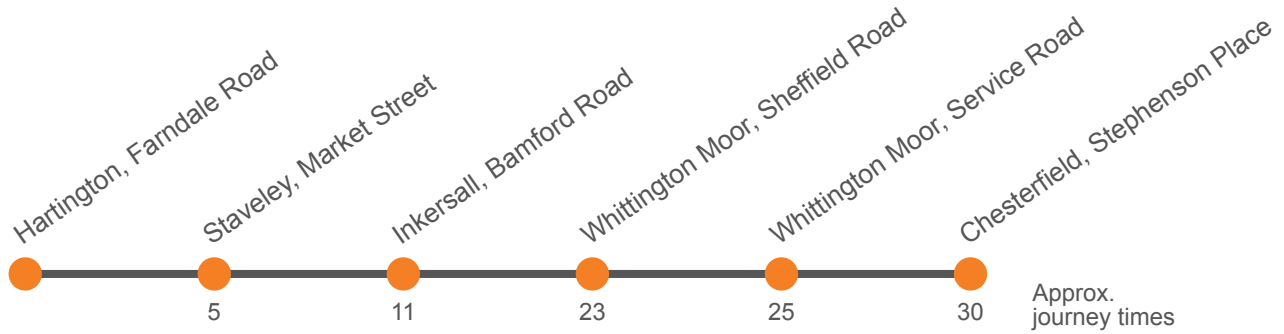

78

Hartington to Chesterfield via Staveley & Brimington

Effective from: 01/09/2020

Hulleys of Baslow

Monday to Friday

| | | | |
|--|------|------|------|
| Hartington, Farndale Road | 0925 | 1055 | 1225 |
| Staveley, Market Street, Stop 3 | 0930 | 1100 | 1230 |
| Middlecroft, Fern Avenue | 0934 | 1104 | 1234 |
| Inkersall, Bamford Road | 0936 | 1106 | 1236 |
| Brimington, Church Street | 0942 | 1112 | 1242 |
| Whittington Moor, Lidl | 0948 | 1118 | 1248 |
| Whittingham Moor, Tesco | 0950 | 1120 | 1250 |
| Chesterfield, Stephenson Place Stop K2 | 0955 | 1125 | 1255 |

78

Chesterfield to Hartington via Brimington & Staveley

Effective from: 01/09/2020

Hulleys of Baslow

Monday to Friday

| | | | |
|--|-------------|-------------|-------------|
| Chesterfield, Cavendish Street | 0955 | 1125 | 1255 |
| Whittington Moor, Tesco | 1003 | 1133 | 1303 |
| Brimington, Church Street | 1009 | 1139 | 1309 |
| Inkersall, Bamford Road | 1016 | 1146 | 1316 |
| Middlecroft, Fern Avenue | 1018 | 1148 | 1318 |
| Staveley, Market Street, Stop 1 | 1022 | 1152 | 1322 |
| Hartington, Farndale Road | 1025 | 1155 | 1325 |