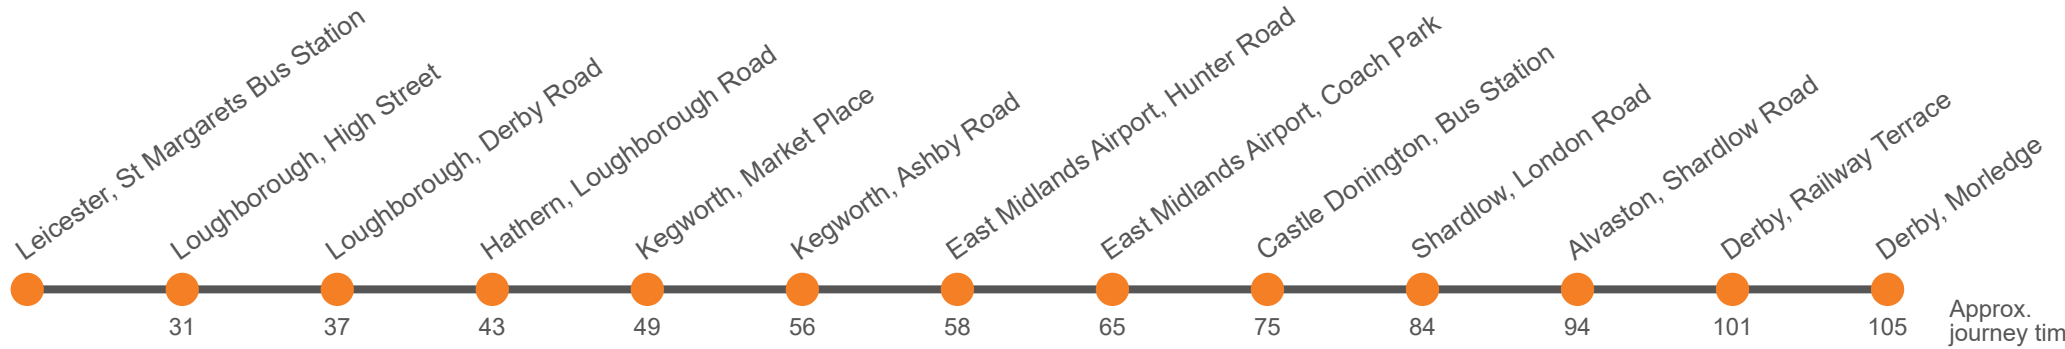

BFL Bus starts at Leicester.

## Monday to Friday (continued)

St Margaret's Bus Station, New Road	...	...	...	...	...	...	...	...	...	...	...	...
Leicester, St Margaret's Bus Station, Stand SG	1735	1755	1820	1850	1910	1935	2010	2025	2055	2125	2155	2255
Loughborough, High Street <i>arr</i>	1818	1833	1853	1923	1938	2003	2035	2050	2120	2150	2220	2320
Loughborough, High Street <i>dep</i>	1819	1834	1854	1924	1938	2004	2035	2050	2120	2150	2220	2320
Retail Park, Derby Road	1826	1839	1859	1929	1943	2009	2040	2055	2125	2155	2225	2325
Loughborough, Anchor Inn	1833	1845	1905	1935	...	2015	...	...	2129	...	2229	2329
Kegworth, Market Place	1839	1851	1911	1941	...	2021	...	...	2135	...	2235	2335
East Midlands Gateway 2,	1846	1858	1918	1948	...	2028	...	...	2139	...	2239	2339
Long Whatton, Piper Drive					...		...	...		...		
Diseworth, Clements Gate					...		...	...		...		
Pegasus Business Park	1848	1900	1920	1950	...	2030	...	...	2140	...	2240	2340
East Midlands Airport, Coach Park, Bay C <i>arr</i>	1851	1903	1923	1953	...	2033	...	...	2143	...	2243	2343
East Midlands Airport, Coach Park, Bay C <i>dep</i>	1855	1908	1928	1958	...	2038	...	...	2146	...	2246	2346
Castle Donnington, Bus Station, Stand A	1904	1917	1937	2007	...	2047	...	...	2154	...	2254	2354
Shardlow, Navigation Inn	1913	1926	1946	2016	...	2056	...	...	2202	...	2302	0002
Alvaston, Blue Peter	1923	1936	1956	2026	...	2106	...	...	2209	...	2309	0009
Derby Railway Station, Stop S1	1930	1943	2003	2033	...	2113	...	...	2215	...	2315	0015
Derby Bus Station, Bay 8	1934	1947	2007	2037	...	2117	...	...	2219	...	2319	
Derby, Morledge, Stop C1	...	...	...	...	...	...	...	...	...	...	...	0019

3MD Change at 3M Derby Road for onward bus to Derby. Through fares available.

BTD Bus continues to Derby.