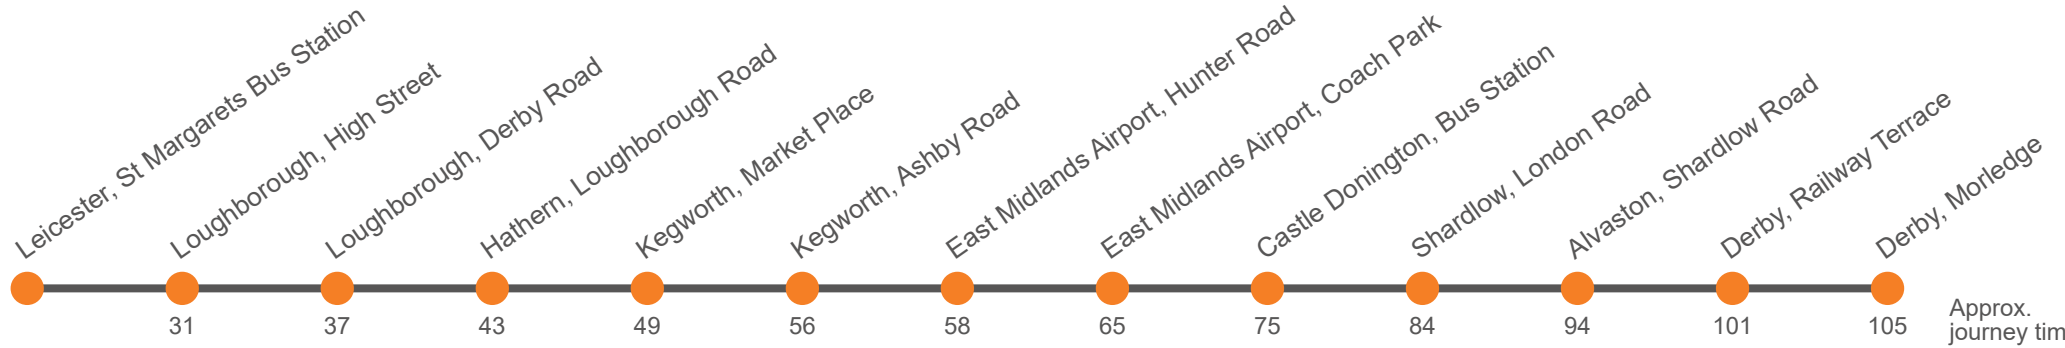

3MD Change at 3M Derby Road for onward bus to Derby. Through fares available.

BTD Bus continues to Derby.

BFL Bus starts at Leicester.