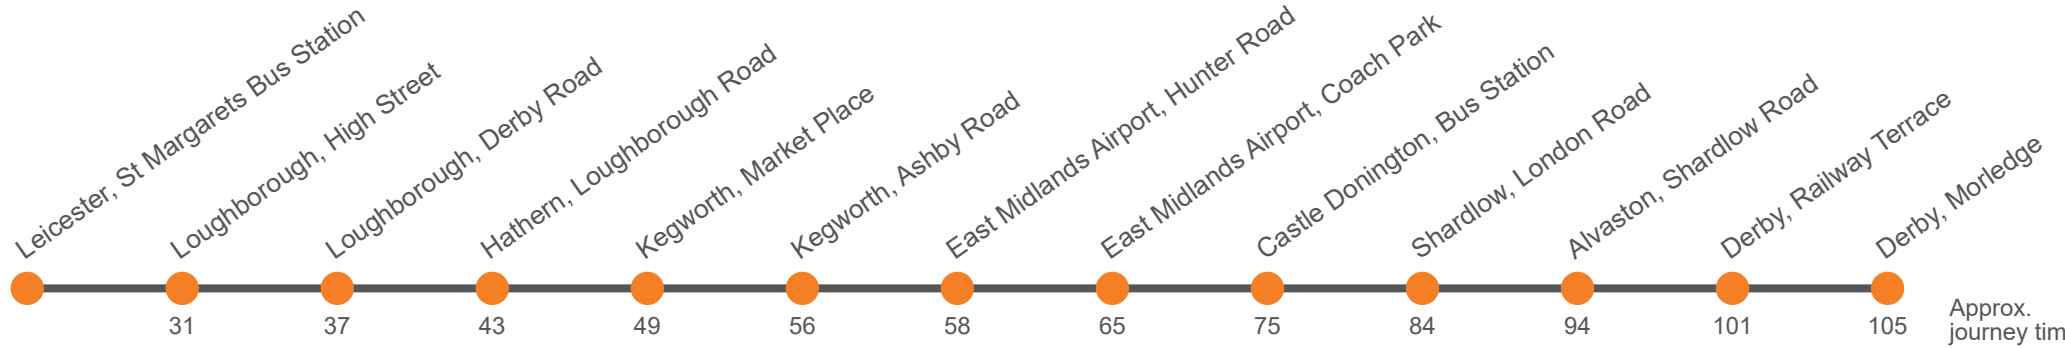

Monday to Friday (continued)

Codes	3MD	3MD	3MD	BTD	BTD
St Margaret's Bus Station, New Road	2355	0055	0155	0255	0355
Leicester, St Margaret's Bus Station, Stand SG					0555
Loughborough, High Street <i>arr</i>	0020	0120	0220	0320	0420
Loughborough, High Street <i>dep</i>	0020	0120	0220	0320	0420
Retail Park, Derby Road	0025	0125	0225	0325	0425
Loughborough, Anchor Inn	0029		0129	0229	0329
Kegworth, Market Place	0035		0135	0235	0335
East Midlands Gateway 2,	0039		0139	0239	0339
Long Whatton, Piper Drive					
Diseworth, Clements Gate					
Pegasus Business Park	0040		0140	0240	0340
East Midlands Airport, Coach Park, Bay C <i>arr</i>	0043		0143	0243	0343
East Midlands Airport, Coach Park, Bay C <i>dep</i>	0046		0146	0246	0346
Castle Donnington, Bus Station, Stand A	0054		0154	0254	0354
Shardlow, Navigation Inn	0102		0202	0302	0402
Alvaston, Blue Peter	0109		0209	0309	0409
Derby Railway Station, Stop S1	0115		0215	0315	0415
Derby Bus Station, Bay 8					
Derby, Morledge, Stop C1	0119		0219	0319	0419

3MD Change at 3M Derby Road for onward bus to Derby. Through fares available.

BTD Bus continues to Derby.