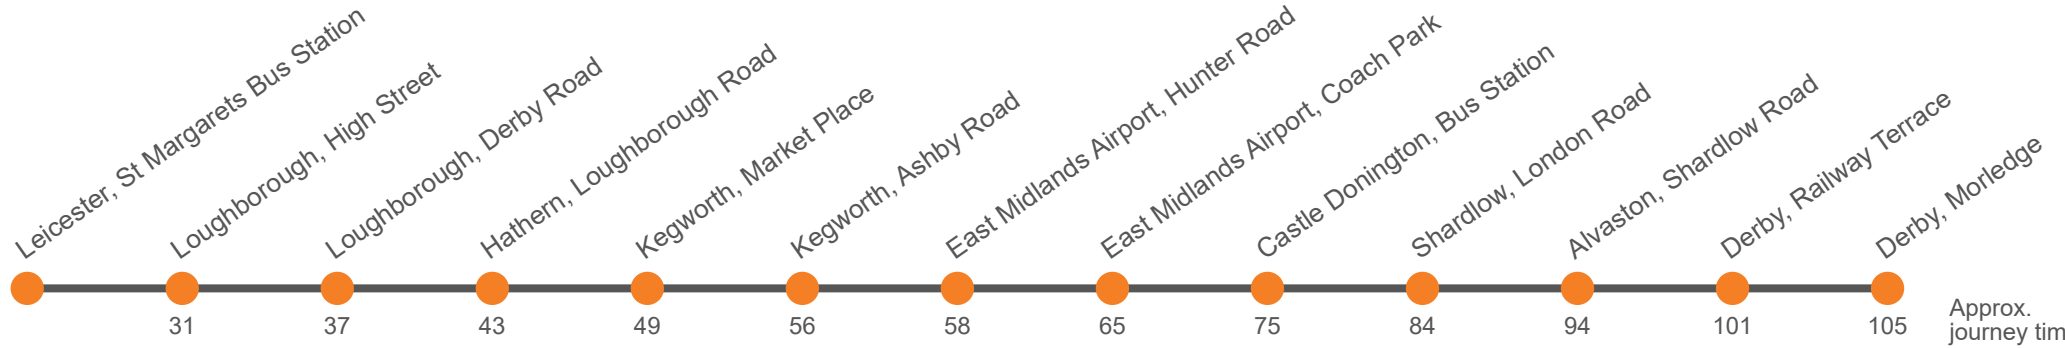

Monday to Friday (continued)

St Margaret's Bus Station, New Road	...	...	...	...	...	...	...	...	...	...	...	...
Leicester, St Margaret's Bus Station, Stand SG	1735	1755	1820	1850	1910	1935	2010	2025	2055	2125	2155	2255
Loughborough, High Street <i>arr</i>	1818	1833	1853	1923	1938	2003	2035	2050	2120	2150	2220	2320
Loughborough, High Street <i>dep</i>	1819	1834	1854	1924	1938	2004	2035	2050	2120	2150	2220	2320
Retail Park, Derby Road	1826	1839	1859	1929	1943	2009	2040	2055	2125	2155	2225	2325
Loughborough, Anchor Inn	1833	1845	1905	1935	...	2015	...	...	2129	...	2229	2329
Kegworth, Market Place	1839	1851	1911	1941	...	2021	...	...	2135	...	2235	2335
East Midlands Gateway 2,	1846	1858	1918	1948	...	2028	...	...	2139	...	2239	2339
Long Whatton, Piper Drive					...		...	...		...		
Diseworth, Clements Gate					...		...	...		...		
Pegasus Business Park	1848	1900	1920	1950	...	2030	...	...	2140	...	2240	2340
East Midlands Airport, Coach Park, Bay C <i>arr</i>	1851	1903	1923	1953	...	2033	...	...	2143	...	2243	2343
East Midlands Airport, Coach Park, Bay C <i>dep</i>	1855	1908	1928	1958	...	2038	...	...	2146	...	2246	2346
Castle Donnington, Bus Station, Stand A	1904	1917	1937	2007	...	2047	...	...	2154	...	2254	2354
Shardlow, Navigation Inn	1913	1926	1946	2016	...	2056	...	...	2202	...	2302	0002
Alvaston, Blue Peter	1923	1936	1956	2026	...	2106	...	...	2209	...	2309	0009
Derby Railway Station, Stop S1	1930	1943	2003	2033	...	2113	...	...	2215	...	2315	0015
Derby Bus Station, Bay 8	1934	1947	2007	2037	...	2117	...	...	2219	...	2319	
Derby, Morledge, Stop C1	...	...	...	...	...	...	...	...	...	...	...	0019