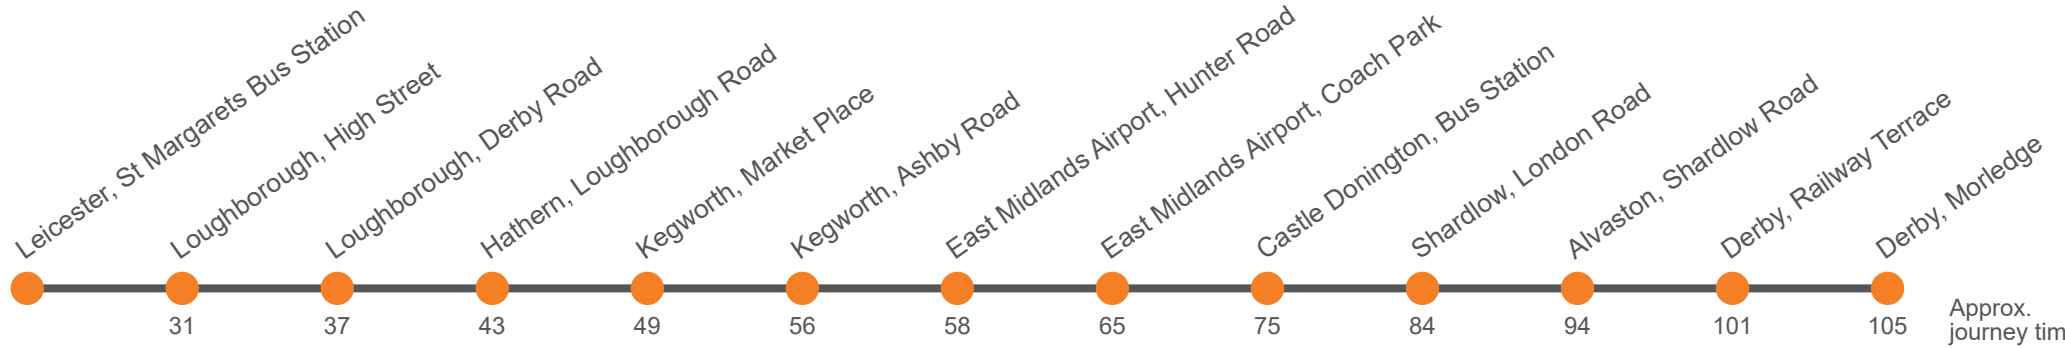

Sunday (continued)

St Margaret's Bus Station, New Road	...	...	...	...	...	...	...	...	...	...	...	...	...	
Leicester, St Margaret's Bus Station, Stand SG	0950	1020	...	1050	1120	1150	...	20	50	...	1650	1720	1750	1820
Loughborough, High Street	1018	1048	1108	1118	1148	1218	...	48	18	...	1718	1748	1818	1848
Retail Park, Derby Road	1023	1053	1113	1123	1153	1223	...	53	23	...	1723	1753	1823	1853
Loughborough, Anchor Inn	1027	1057	1117	1127	1157	1227	...	57	27	...	1727	1757	1827	1857
Kegworth, Market Place	...	1103	1123	...	1203	...	...	03	...	...	1803	1833	1903	...
East Midlands Gateway 2,	...	1110	1130	...	1210	...	...	10	...	...	1810	1840	1910	...
Long Whatton, Piper Drive	1031	...	...	1131	...	1231	Then at these mins past the hour	...	31	until	1731	...	...	...
Diseworth, Clements Gate	1037	...	...	1137	...	1237	...	37	...	...	1737	...	...	...
Pegasus Business Park	1042	1112	1132	1142	1212	1242	...	12	42	...	1742	1812	1842	1912
East Midlands Airport, Coach Park, Bay C <i>arr</i>	1045	1115	1135	1145	1215	1245	...	15	45	...	1745	1815	1845	1915
East Midlands Airport, Coach Park, Bay C <i>dep</i>	1048	1118	1138	1148	1218	1248	...	18	48	...	1748	1818	1848	1918
Castle Donnington, Bus Station, Stand A	1057	1127	1147	1157	1227	1257	...	27	57	...	1757	1827	1857	1927
Shardlow, Navigation Inn	1106	1136	1156	1206	1236	1306	...	36	06	...	1806	1836	1906	1936
Alvaston, Blue Peter	1116	1146	1206	1216	1246	1316	...	46	16	...	1816	1846	1916	1946
Derby Railway Station, Stop S1	1122	1152	1212	1222	1252	1322	...	52	22	...	1822	1852	1922	1952
Derby Bus Station, Bay 8	1126	1156	1216	1226	1256	1326	...	56	26	...	1826	1856	1926	1956
Derby, Morledge, Stop C1	...	...	...	...	...	...	...	...	...	...	...	...	...	...