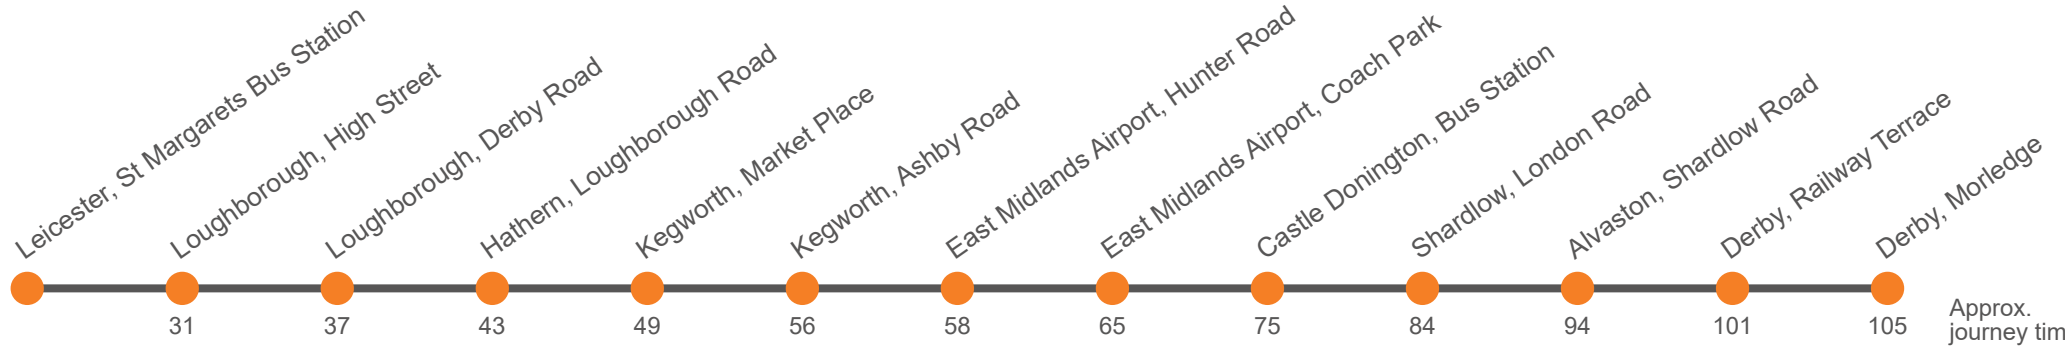

Monday to Friday (continued)

St Margaret's Bus Station, New Road	...	...	...	...	...	...	...	...	...	...	...	...
Leicester, St Margaret's Bus Station, Stand SG	1320	1340	1400	1425	1440	1500	1520	1535	1610	1630	1650	1710
Loughborough, High Street <i>arr</i>	1353	1413	1433	1458	1513	1533	1553	1613	1648	1708	1728	1753
Loughborough, High Street <i>dep</i>	1354	1414	1434	1459	1514	1534	1554	1614	1649	1709	1729	1754
Retail Park, Derby Road	1401	1421	1441	1506	1521	1541	1601	1621	1656	1716	1736	1801
Loughborough, Anchor Inn	1407	1427	1447	1513	1528	1548	1608	1628	1703	1723	1743	1808
Kegworth, Market Place	1413		1453	1519		1554	1615		1710	1734		1819
East Midlands Gateway 2,	1420		1500	1526		1602	1623		1718	1742		1826
Long Whatton, Piper Drive		1431			1533			1638			1750	
Diseworth, Clements Gate		1437			1539			1644			1756	
Pegasus Business Park	1422	1442	1502	1528	1544	1604	1625	1650	1720	1744	1801	1828
East Midlands Airport, Coach Park, Bay C <i>arr</i>	1425	1445	1505	1531	1547	1607	1628	1653	1723	1747	1804	1831
East Midlands Airport, Coach Park, Bay C <i>dep</i>	1431	1451	1511	1537	1550	1611	1632	1657	1727	1751	1808	1835
Castle Donnington, Bus Station, Stand A	1440	1500	1520	1546	1601	1622	1643	1712	1742	1806	1818	1844
Shardlow, Navigation Inn	1449	1509	1529	1555	1611	1632	1653	1722	1752	1816	1828	1853
Alvaston, Blue Peter	1459	1519	1539	1605	1622	1643	1704	1733	1803	1827	1839	1903
Derby Railway Station, Stop S1	1506	1526	1546	1617	1634	1655	1716	1745	1815	1834	1846	1910
Derby Bus Station, Bay 8	1510	1530	1550	1621	1638	1659	1724	1753	1819	1838	1850	1914
Derby, Morledge, Stop C1	...	...	...	...	...	...	...	...	...	...	...	...