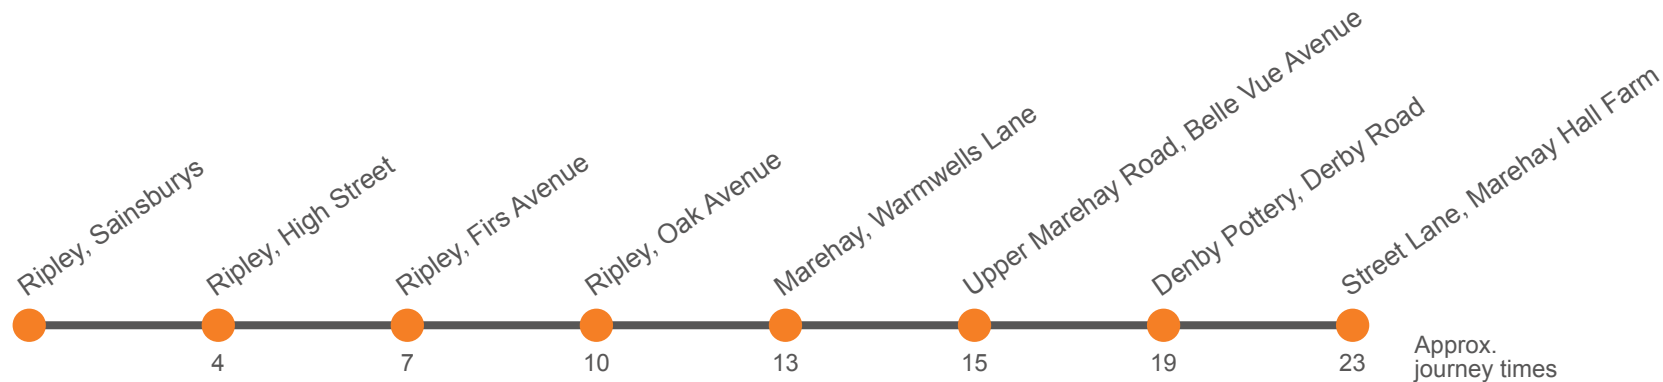

## Ripley to Street Lane via Marehay & Denby

Effective from: 05/07/2021

Little's Travel

## Street Lane to Ripley via Denby & Marehay

Effective from: 05/07/2021

Little's Travel

## Saturday

Street Lane, Marehay Hall	1015	1255	1439
Denby Pottery, Derby Road	1019	1259	1443
Belle Vue Avenue, The Kestrel	1023	1303	1447
Marehay, Warmwells Lane	1025	1305	1449
Ripley, Oak Avenue	1028	1308	1452
Ripley, Hospital	1031	1311	1455
Ripley, High Street, (Tonkers)	1033	1313	1457
Ripley, Sainsburys	1036	1316	1500