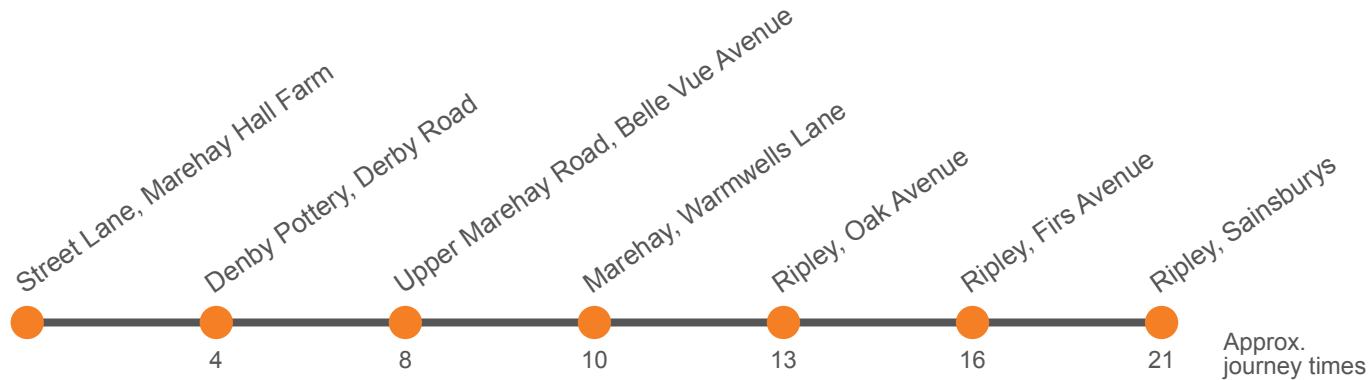

## Street Lane to Ripley via Denby & Marehay

Effective from: 05/07/2021

Little's Travel

### Monday to Friday

Street Lane, Marehay Hall	1015	1255	1439
Denby Pottery, Derby Road	1019	1259	1443
Belle Vue Avenue, The Kestrel	1023	1303	1447
Marehay, Warmwells Lane	1025	1305	1449
Ripley, Oak Avenue	1028	1308	1452
Ripley, Hospital	1031	1311	1455
Ripley, High Street, (Tonkers)	1033	1313	1457
Ripley, Sainsburys	1036	1316	1500

## Saturday

Street Lane, Marehay Hall	1015	1255	1439
Denby Pottery, Derby Road	1019	1259	1443
Belle Vue Avenue, The Kestrel	1023	1303	1447
Marehay, Warmwells Lane	1025	1305	1449
Ripley, Oak Avenue	1028	1308	1452
Ripley, Hospital	1031	1311	1455
Ripley, High Street, (Tonkers)	1033	1313	1457
Ripley, Sainsburys	1036	1316	1500