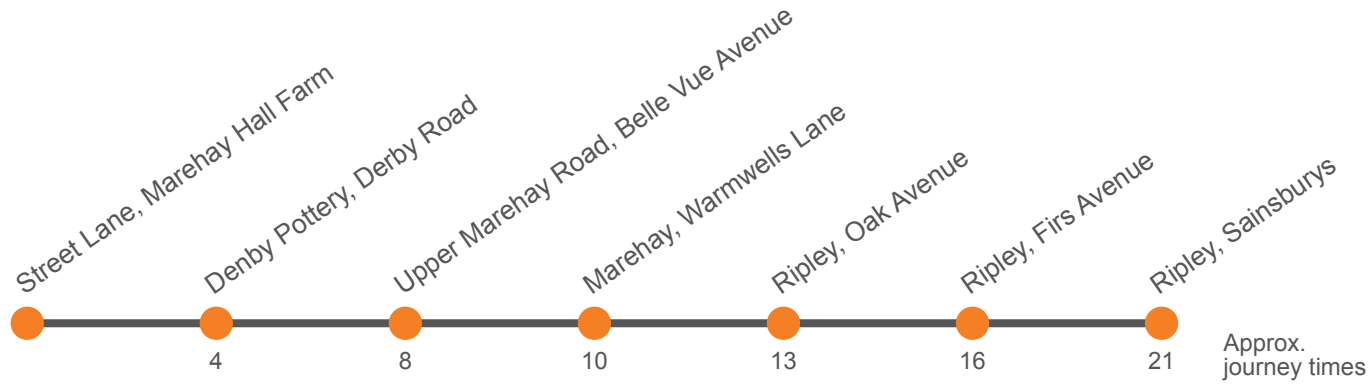

## Ripley to Street Lane via Marehay & Denby

Effective from: 05/07/2021

Little's Travel

## Street Lane to Ripley via Denby & Marehay

Effective from: 05/07/2021

Little's Travel

## Saturday

Street Lane, Marehay Hall	1015	1255	1439
Denby Pottery, Derby Road	1019	1259	1443
Belle Vue Avenue, The Kestrel	1023	1303	1447
Marehay, Warmwells Lane	1025	1305	1449
Ripley, Oak Avenue	1028	1308	1452
Ripley, Hospital	1031	1311	1455
Ripley, High Street, (Tonkers)	1033	1313	1457
Ripley, Sainsburys	1036	1316	1500