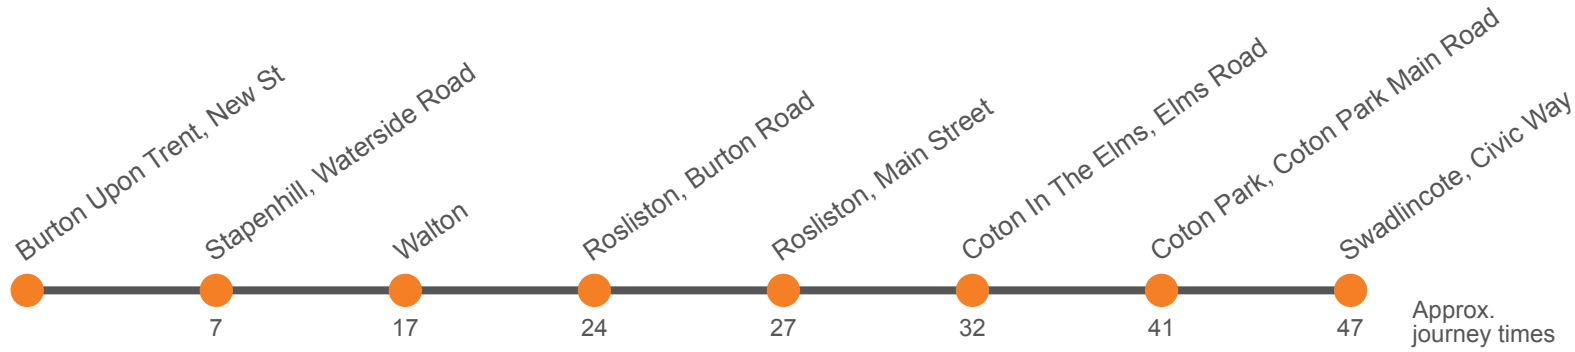

### Saturday

Codes	a				
Swadlincote, Bus Station, Stop 4	0710	0920	1120	1320	1720
Linton, Coton Park Corner	0716	0926	1126	1326	1726
Coton In The Elms, Church Street	0725	0935	1135	1335	1735
Roslington, School	0730	0940	1140	1340	1740
Rosliston, Forestry Centre		0943	1143	1343	1743
Walton-on-Trent, Shoulder Of Mutton	0735	0950	1150	1350	1750
Stapenhill, Ferry Street		0958	1158	1358	1758
Burton Upon Trent, New Street	0749	1008	1208	1408	1808

## Burton to Swadlincote via Walton

Effective from: 18/01/2021

Midland Classic

## Saturday

Burton Upon Trent, New Street	1015	1215	1415	1615	1815
Stapenhill, Severn Trent Pumping Station	1022	1222	1422	1622	1822
Walton-on-Trent, Shoulder Of Mutton	1032	1232	1432	1632	1832
Rosliston, Forestry Centre	1039	1239	1439	1639	
Rosliston, School	1042	1242	1442	1642	1838
Coton In The Elms, Church Street	1047	1247	1447	1647	1843
Coton Park, Recreation Ground	1056	1256	1456	1656	1852
Swadlincote, Bus Station, Stop 4	1102	1302	1502	1702	1858