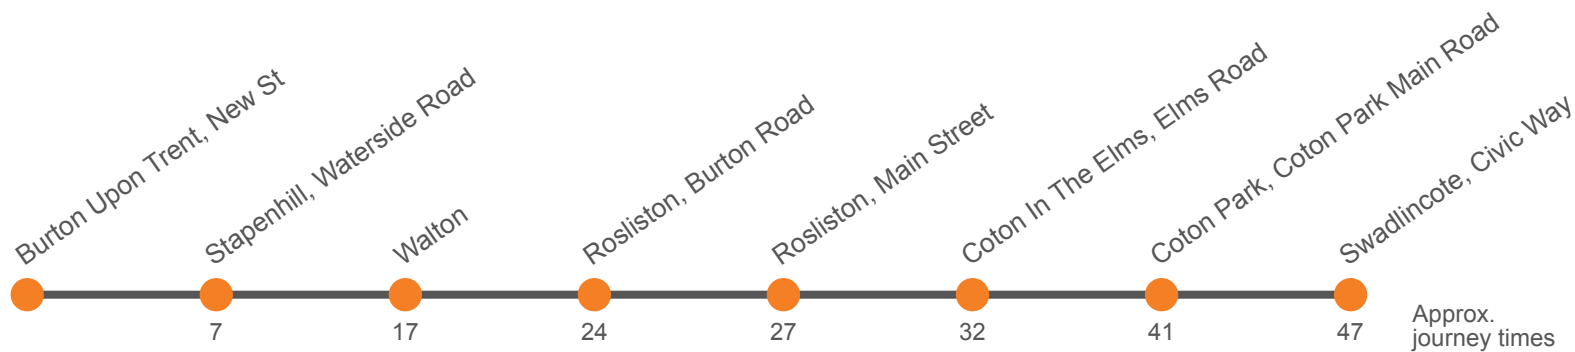

## Burton to Swadlincote via Walton

Effective from: 18/01/2021

Midland Classic

### Monday to Friday

Burton Upon Trent, New Street	1015	1215	1415	1615	1815
Stapenhill, Severn Trent Pumping Station	1022	1222	1422	1622	1822
Walton-on-Trent, Shoulder Of Mutton	1032	1232	1432	1632	1832
Rosliston, Forestry Centre	1039	1239	1439	1639	
Rosliston, School	1042	1242	1442	1642	1838
Coton In The Elms, Church Street	1047	1247	1447	1647	1843
Coton Park, Recreation Ground	1056	1256	1456	1656	1852
Swadlincote, Bus Station, Stop 4	1102	1302	1502	1702	1858

## Saturday

Burton Upon Trent, New Street	1015	1215	1415	1615	1815
Stapenhill, Severn Trent Pumping Station	1022	1222	1422	1622	1822
Walton-on-Trent, Shoulder Of Mutton	1032	1232	1432	1632	1832
Rosliston, Forestry Centre	1039	1239	1439	1639	
Rosliston, School	1042	1242	1442	1642	1838
Coton In The Elms, Church Street	1047	1247	1447	1647	1843
Coton Park, Recreation Ground	1056	1256	1456	1656	1852
Swadlincote, Bus Station, Stop 4	1102	1302	1502	1702	1858