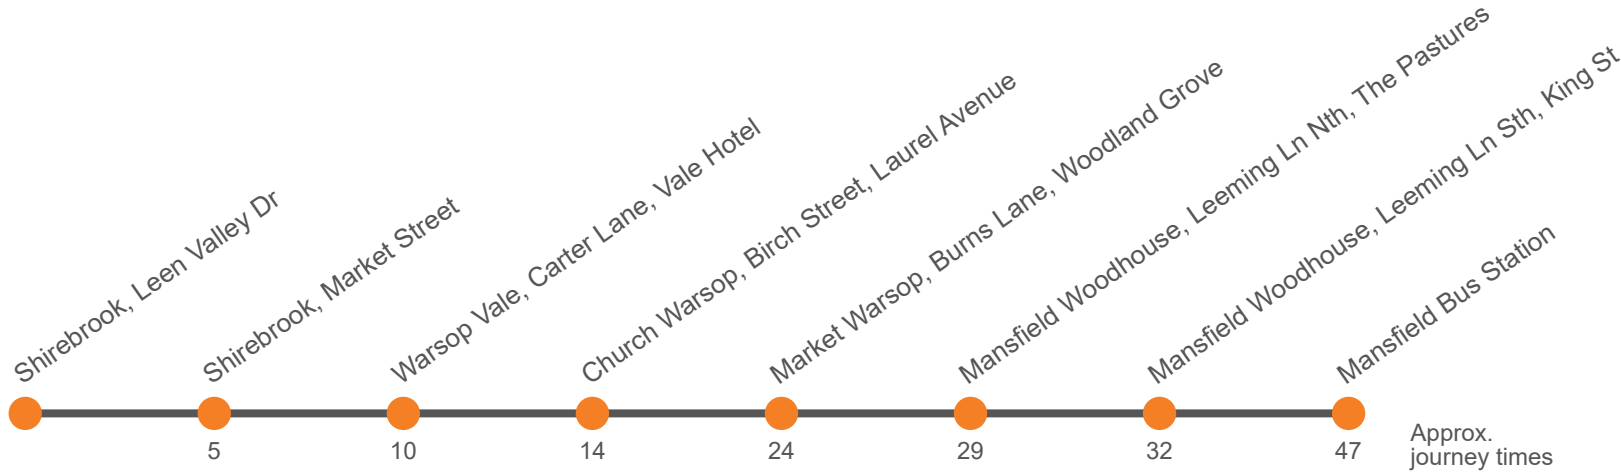

Saturday (continued)

Mansfield, Bus Station, Bay E	1650	1720	1745	1905
Mansfield Woodhouse, The Pastures	1700	1730	1755	1915
Market Warsop, Church Street	1708	1738	1803	1923
Church Warsop, Laurel Avenue	1713	1743	1808	1928
Warsop Vale, North Street	1717	1747	1812	1932
Shirebrook, Market Place	1725	1755	1820	1940
Shirebrook, Field Drive	1730	1800	1825	1945
Shirebrook, Leen Valley Drive

Monday to Friday (continued)

Shirebrook, Leen Valley Drive
Shirebrook, Field Drive	1629	1659	1731	1801	1945
Shirebrook, Market Place	1638	1708	1738	1808	1952
Warsop, Vale Hotel	1643	1713	1743	1813	1956
Church Warsop, Birch Street	1647	1717	1747	1817	2000
Market Warsop, Woodland Grove	1657	1727	1757	1827	2005
Mansfield Woodhouse, The Pastures	1702	1732	1802	1832	2010
Mansfield Woodhouse, King St	1705	1735	1805	1835	2013
Mansfield, Bus Station, Bay E	1720	1750	1820	1850	2023

Sunday

Mansfield, Bus Station, Bay E	0905		05		1705	1805	1905
Mansfield Woodhouse, The Pastures	0915	Then at these mins past the hour	15	until	1715	1815	1915
Market Warsop, Church Street	0923		23		1723	1823	1923
Caunton Close, Egmanton Road	0928		28		1728	1828	1928
Elkesley Road, Elkesley Road	0932		32		1732	1832	1932
Church Warsop, Laurel Avenue	0938		38		1738	1838	1938
Warsop Vale, North Street	0942		42		1742	1842	1942
Shirebrook, Market Place	0948		48		1748	1848	1948
Shirebrook, Field Drive	0953		53		1753	1853	1953

Sunday

Shirebrook, Field Drive	0955		55		1655	1755	1855
Shirebrook, Market Place	1002		02		1702	1802	1902
Warsop, Vale Hotel	1006	Then at these mins past the hour	06	until	1706	1806	1906
Church Warsop, Birch Street	1010		10		1710	1810	1910
Elkesley Road, Elkesley Road	1017		17		1717	1817	1917
Cauntton Close, Egmonton Road	1019		19		1719	1819	1919
Market Warsop, Woodland Grove	1027		27		1727	1827	1927
Mansfield Woodhouse, The Pastures	1032		32		1732	1832	1932
Mansfield Woodhouse, King St	1035		35		1735	1835	1935
Mansfield, Bus Station, Bay E	1045	45	1745	1845	1945		