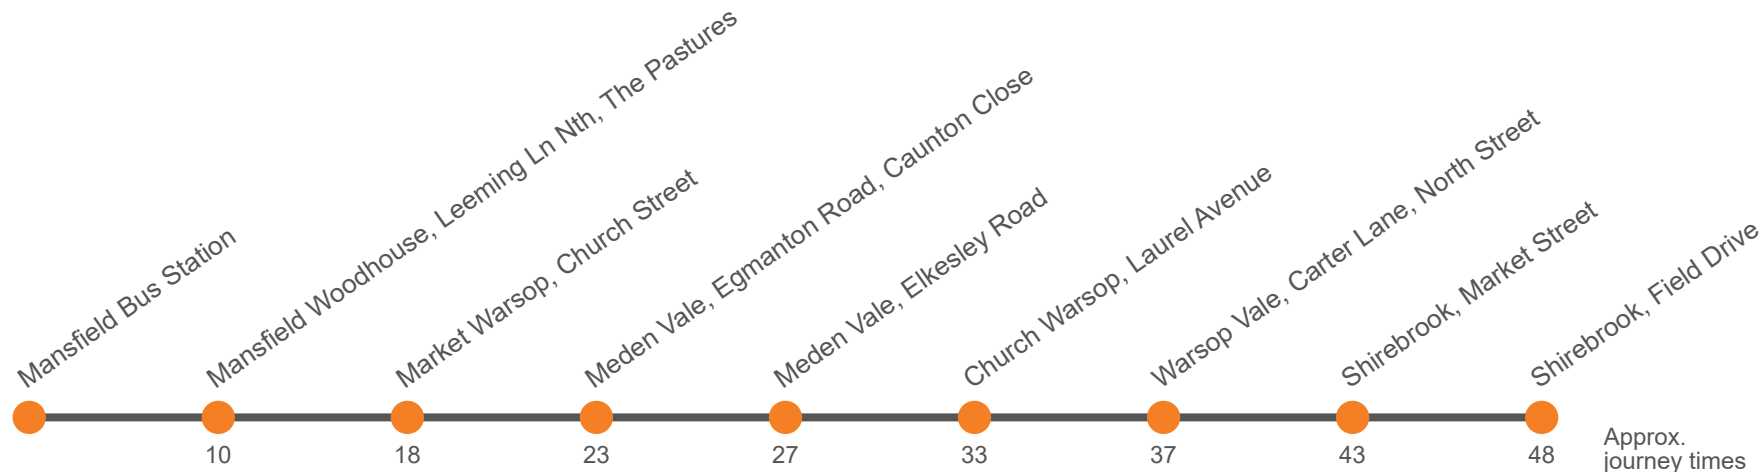

Sunday

Mansfield, Bus Station, Bay E	0905		05		1705	1805	1905
Mansfield Woodhouse, The Pastures	0915	Then at these mins past the hour	15	until	1715	1815	1915
Market Warsop, Church Street	0923		23		1723	1823	1923
Caunton Close, Egmanton Road	0928		28		1728	1828	1928
Elkesley Road, Elkesley Road	0932		32		1732	1832	1932
Church Warsop, Laurel Avenue	0938		38		1738	1838	1938
Warsop Vale, North Street	0942		42		1742	1842	1942
Shirebrook, Market Place	0948		48		1748	1848	1948
Shirebrook, Field Drive	0953		53		1753	1853	1953