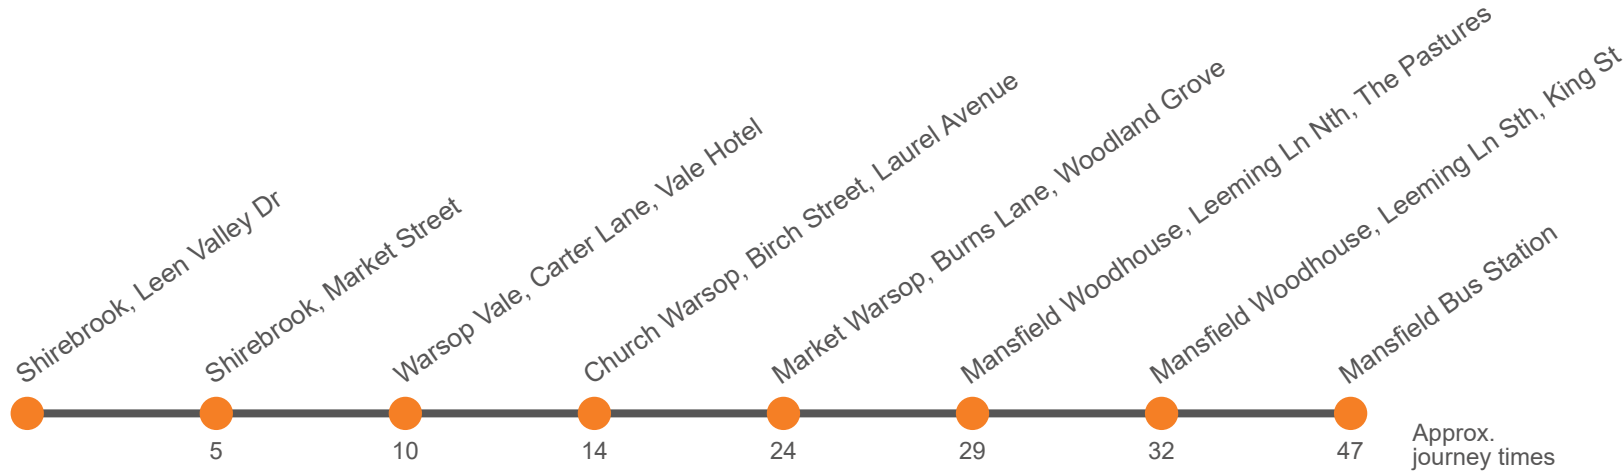

Saturday (continued)

Shirebrook, Leen Valley Drive	...	...	...	...	...
Shirebrook, Field Drive	1629	1659	1731	1801	1945
Shirebrook, Market Place	1638	1708	1738	1808	1952
Warsop, Vale Hotel	1643	1713	1743	1813	1956
Church Warsop, Birch Street	1647	1717	1747	1817	2000
Market Warsop, Woodland Grove	1657	1727	1757	1827	2005
Mansfield Woodhouse, The Pastures	1702	1732	1802	1832	2010
Mansfield Woodhouse, King St	1705	1735	1805	1835	2013
Mansfield, Bus Station, Bay E	1720	1750	1820	1850	2023