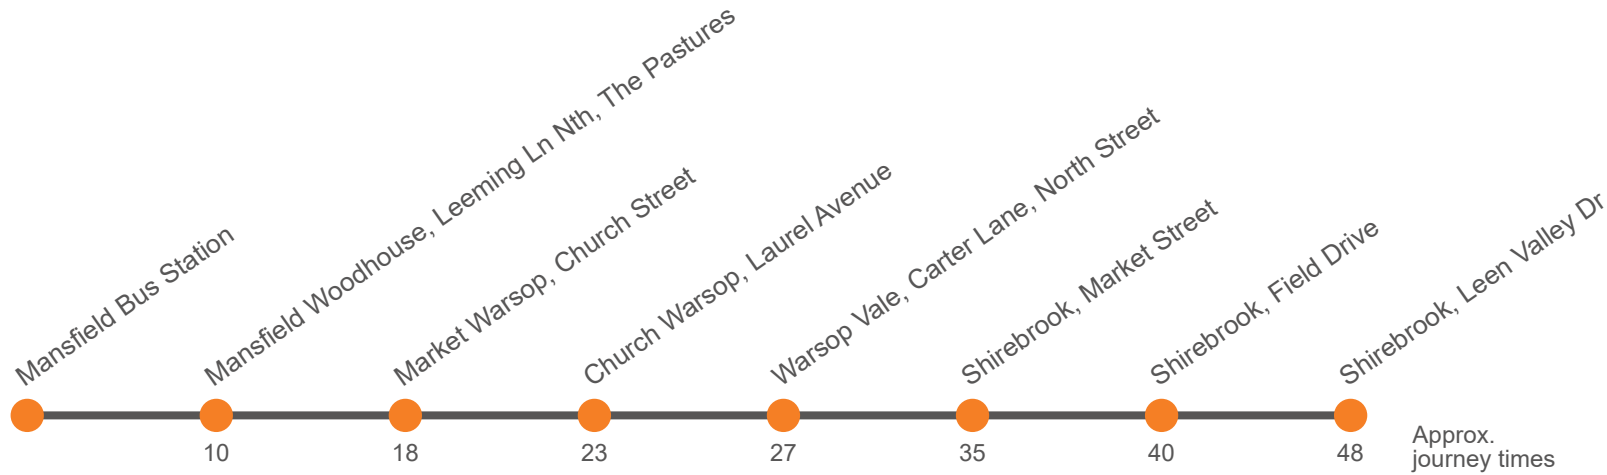

Monday to Friday (continued)

Mansfield, Bus Station, Bay E	1650	1720	1745	1905
Mansfield Woodhouse, The Pastures	1700	1730	1755	1915
Market Warsop, Church Street	1708	1738	1803	1923
Church Warsop, Laurel Avenue	1713	1743	1808	1928
Warsop Vale, North Street	1717	1747	1812	1932
Shirebrook, Market Place	1725	1755	1820	1940
Shirebrook, Field Drive	1730	1800	1825	1945
Shirebrook, Leen Valley Drive

Saturday (continued)

Shirebrook, Leen Valley Drive
Shirebrook, Field Drive	1629	1659	1731	1801	1945
Shirebrook, Market Place	1638	1708	1738	1808	1952
Warsop, Vale Hotel	1643	1713	1743	1813	1956
Church Warsop, Birch Street	1647	1717	1747	1817	2000
Market Warsop, Woodland Grove	1657	1727	1757	1827	2005
Mansfield Woodhouse, The Pastures	1702	1732	1802	1832	2010
Mansfield Woodhouse, King St	1705	1735	1805	1835	2013
Mansfield, Bus Station, Bay E	1720	1750	1820	1850	2023

Sunday

Mansfield, Bus Station, Bay E	0905		05		1705	1805	1905
Mansfield Woodhouse, The Pastures	0915	Then at these mins past the hour	15	until	1715	1815	1915
Market Warsop, Church Street	0923		23		1723	1823	1923
Caunton Close, Egmanton Road	0928		28		1728	1828	1928
Elkesley Road, Elkesley Road	0932		32		1732	1832	1932
Church Warsop, Laurel Avenue	0938		38		1738	1838	1938
Warsop Vale, North Street	0942		42		1742	1842	1942
Shirebrook, Market Place	0948		48		1748	1848	1948
Shirebrook, Field Drive	0953		53		1753	1853	1953

Sunday

Shirebrook, Field Drive	0955		55		1655	1755	1855
Shirebrook, Market Place	1002		02		1702	1802	1902
Warsop, Vale Hotel	1006	Then at these mins past the hour	06	until	1706	1806	1906
Church Warsop, Birch Street	1010		10		1710	1810	1910
Elkesley Road, Elkesley Road	1017		17		1717	1817	1917
Cauntton Close, Egmonton Road	1019		19		1719	1819	1919
Market Warsop, Woodland Grove	1027		27		1727	1827	1927
Mansfield Woodhouse, The Pastures	1032		32		1732	1832	1932
Mansfield Woodhouse, King St	1035		35		1735	1835	1935
Mansfield, Bus Station, Bay E	1045	45	1745	1845	1945		