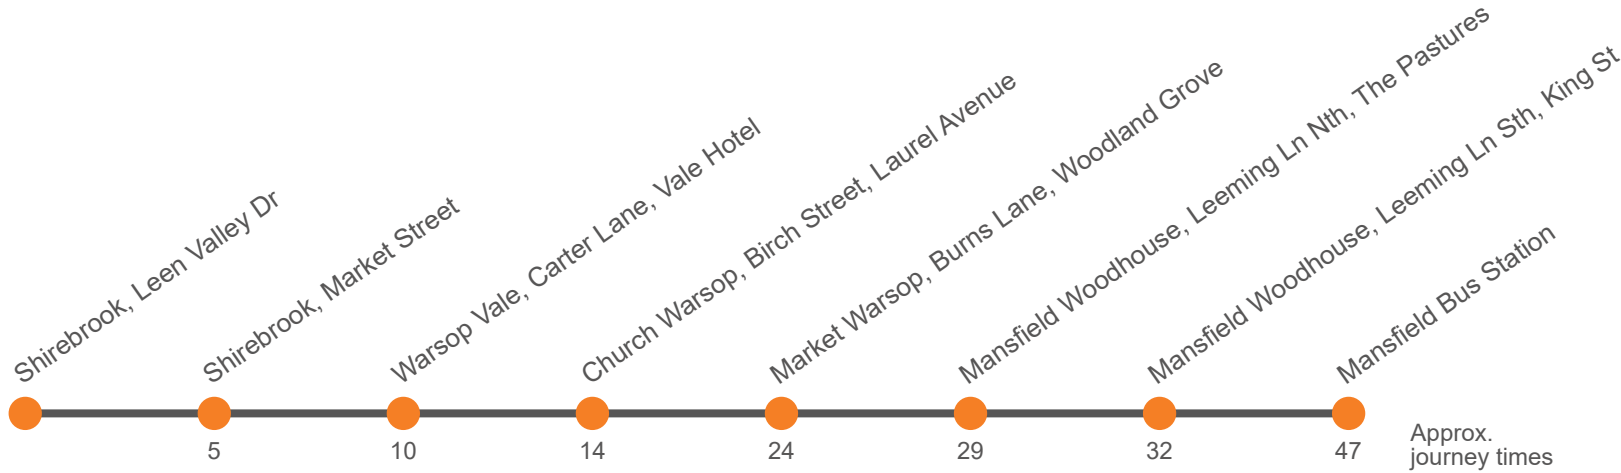

Monday to Friday

Shirebrook, Leen Valley Drive	...	...	...	...	...	...	0933	1003	1033	Then at these mins past the hour	03	33	until	1533	1603
Shirebrook, Field Drive	...	0655	0735	0759	0829	0859					08	38		1538	1608
Shirebrook, Market Place	0550	0700	0740	0808	0838	0908	0938	1008	1038		13	43		1543	1613
Warsop, Vale Hotel	0554	0705	0745	0813	0843	0913	0943	1013	1043		17	47		1547	1617
Church Warsop, Birch Street	0557	0709	0749	0817	0847	0917	0947	1017	1047		27	57		1557	1627
Market Warsop, Woodland Grove	0602	0719	0759	0827	0857	0927	0957	1027	1057		32	02		1602	1632
Mansfield Woodhouse, The Pastures	0607	0724	0804	0832	0902	0932	1002	1032	1102		35	05		1605	1635
Mansfield Woodhouse, King St	0610	0727	0807	0835	0905	0935	1005	1035	1105		50	20		1620	1650
Mansfield, Bus Station, Bay E	0620	0742	0822	0850	0920	0950	1020	1050	1120