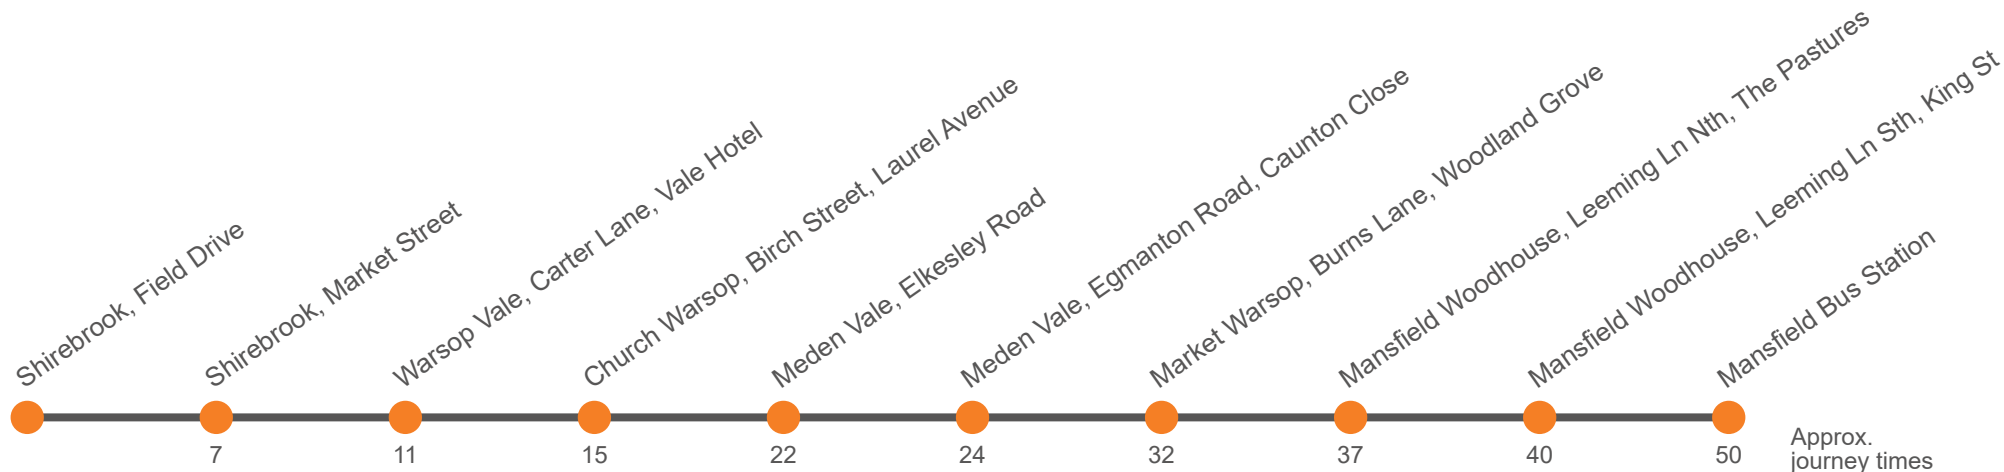

Saturday

Shirebrook, Leen Valley Drive	0933	1003	1033	Then at these mins past the hour	03	33	until	1533	1603
Shirebrook, Field Drive	...	0655	0735	0759	0829	0859					08	38		1538	1608
Shirebrook, Market Place	0550	0700	0740	0808	0838	0908	0938	1008	1038		13	43		1543	1613
Warsop, Vale Hotel	0554	0705	0745	0813	0843	0913	0943	1013	1043		17	47		1547	1617
Church Warsop, Birch Street	0557	0709	0749	0817	0847	0917	0947	1017	1047		27	57		1557	1627
Market Warsop, Woodland Grove	0602	0717	0757	0827	0857	0927	0957	1027	1057		32	02		1602	1632
Mansfield Woodhouse, The Pastures	0607	0722	0802	0832	0902	0932	1002	1032	1102		35	05		1605	1635
Mansfield Woodhouse, King St	0610	0725	0805	0835	0905	0935	1005	1035	1105		50	20		1620	1650
Mansfield, Bus Station, Bay E	0620	0740	0820	0850	0920	0950	1020	1050	1120						

Saturday (continued)

Shirebrook, Leen Valley Drive
Shirebrook, Field Drive	1629	1659	1731	1801	1945
Shirebrook, Market Place	1638	1708	1738	1808	1952
Warsop, Vale Hotel	1643	1713	1743	1813	1956
Church Warsop, Birch Street	1647	1717	1747	1817	2000
Market Warsop, Woodland Grove	1657	1727	1757	1827	2005
Mansfield Woodhouse, The Pastures	1702	1732	1802	1832	2010
Mansfield Woodhouse, King St	1705	1735	1805	1835	2013
Mansfield, Bus Station, Bay E	1720	1750	1820	1850	2023

Sunday

Shirebrook, Field Drive	0955		55		1655	1755	1855
Shirebrook, Market Place	1002		02		1702	1802	1902
Warsop, Vale Hotel	1006	Then at these mins past the hour	06	until	1706	1806	1906
Church Warsop, Birch Street	1010		10		1710	1810	1910
Elkesley Road, Elkesley Road	1017		17		1717	1817	1917
Cauntton Close, Egmonton Road	1019		19		1719	1819	1919
Market Warsop, Woodland Grove	1027		27		1727	1827	1927
Mansfield Woodhouse, The Pastures	1032		32		1732	1832	1932
Mansfield Woodhouse, King St	1035		35		1735	1835	1935
Mansfield, Bus Station, Bay E	1045	45	1745	1845	1945		