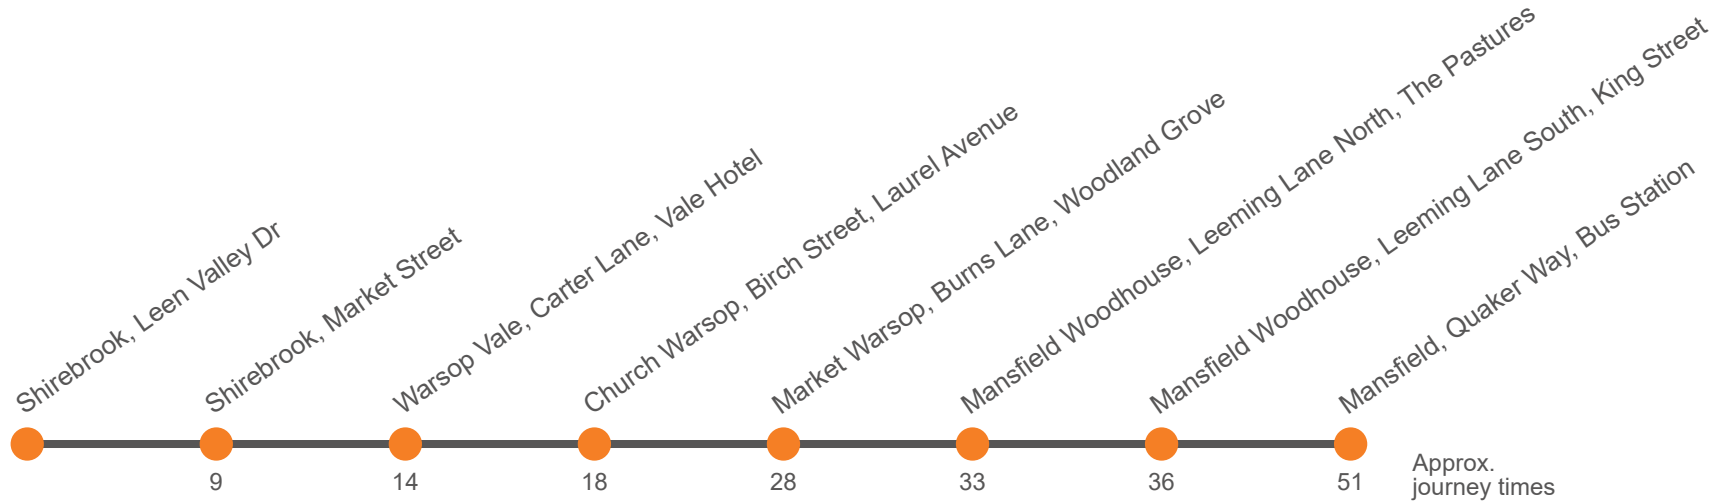

Saturday

Shirebrook, Leen Valley Drive	...	...	...	...	...	...	0929	0959			29	59		1429	1459	1529
Shirebrook, Field Drive	...	0705	0735	0759	...	0859										
Shirebrook, Market Place	0550	0710	0740	0808	0838	0908	0938	1008	Then at these mins past the hour	38	08	until	1438	1508	1541	
Warsop, Vale Hotel	0554	0715	0745	0813	0843	0913	0943	1013		43	13		1443	1513	1546	
Church Warsop, Birch Street	0557	0719	0749	0817	0847	0917	0947	1017		47	17		1447	1517	1550	
Market Warsop, Woodland Grove	0602	0727	0757	0827	0857	0927	0957	1027		57	27		1457	1527	1600	
Mansfield Woodhouse, The Pastures	0607	0732	0802	0832	0902	0932	1002	1032		02	32		1502	1532	1605	
Mansfield Woodhouse, King St	0610	0735	0805	0835	0905	0935	1005	1035		05	35		1505	1535	1608	
Mansfield, Bus Station, Bay E	0620	0750	0820	0850	0920	0950	1020	1050		20	50		1520	1550	1623