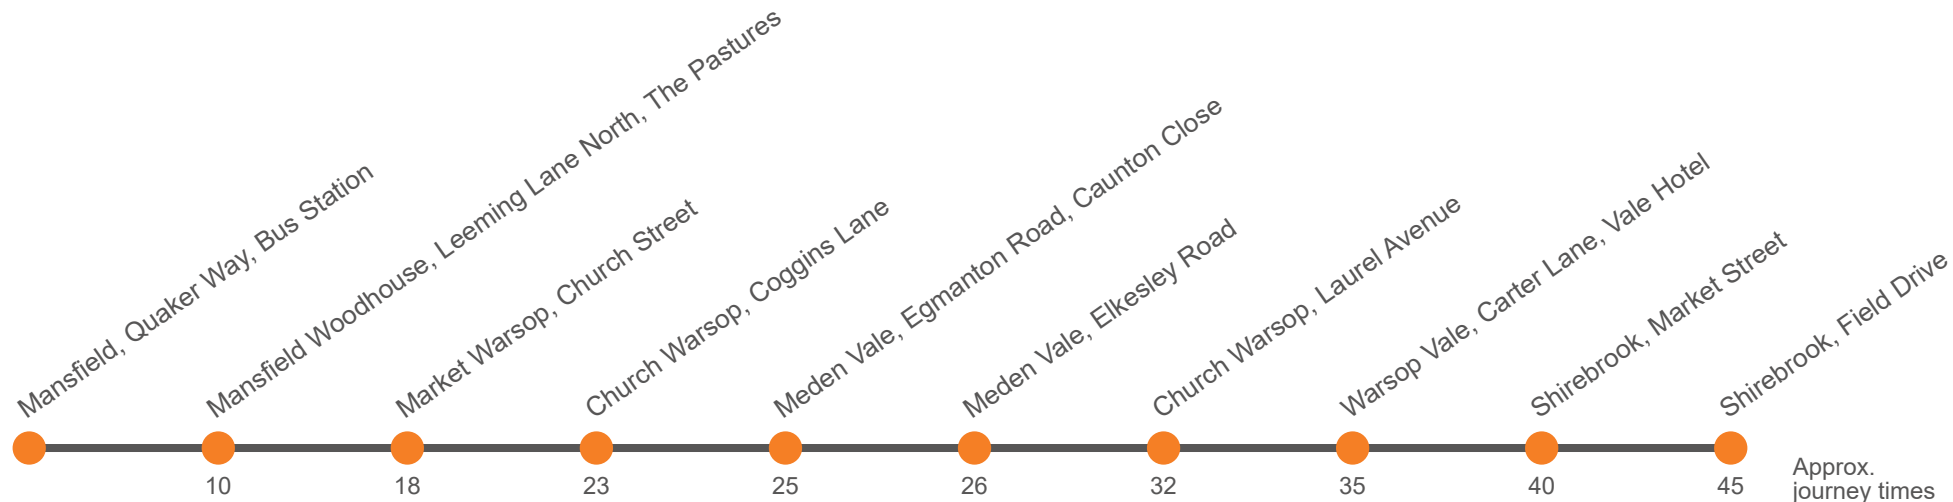

Monday to Friday (continued)

Shirebrook, Leen Valley Drive	...	1559
Shirebrook, Field Drive	1536	1629	1659	1731	1801	1940	
Shirebrook, Market Place	1541	1608	1638	1708	1738	1808	1945
Warsop, Vale Hotel	1546	1613	1643	1713	1743	1813	1949
Church Warsop, Birch Street	1550	1617	1647	1717	1747	1817	1952
Market Warsop, Woodland Grove	1600	1627	1657	1727	1757	1827	1957
Mansfield Woodhouse, The Pastures	1605	1632	1702	1732	1802	1832	2002
Mansfield Woodhouse, King St	1608	1635	1705	1735	1805	1835	2005
Mansfield, Bus Station, Bay E	1623	1650	1720	1750	1820	1850	2015

Sunday

Mansfield, Bus Station, Bay E	0905		05		1705	1805	1905
Mansfield Woodhouse, The Pastures	0915		15		1715	1815	1915
Market Warsop, Church Street	0923	Then at these mins past the hour	23	until	1723	1823	1923
Coggins Lane, Coggins Lane	0928		28		1728	1828	1928
Cauntton Close, Egmonton Road	0930		30		1730	1830	1930
Elkesley Road, Elkesley Road	0931		31		1731	1831	1931
Church Warsop, Laurel Avenue	0937		37		1737	1837	1937
Warsop Vale, Vale Hotel	0940		40		1740	1840	1940
Shirebrook, Market Place	0945		45		1745	1845	1945
Shirebrook, Field Drive	0950	50	1750	1850	1950		

Sunday

Shirebrook, Field Drive	0955		55		1655	1755	1855
Shirebrook, Market Place	1000		00		1700	1800	1900
Warsop, Vale Hotel	1004	Then at these mins past the hour	04	until	1704	1804	1904
Church Warsop, Birch Street	1006		06		1706	1806	1906
Elkesley Road, Elkesley Road	1012		12		1712	1812	1912
Cauntton Close, Egmanton Road	1013		13		1713	1813	1913
Coggins Lane, Coggins Lane	1015		15		1715	1815	1915
Market Warsop, Woodland Grove	1020		20		1720	1820	1920
Mansfield Woodhouse, The Pastures	1025		25		1725	1825	1925
Mansfield Woodhouse, King St	1028		28		1728	1828	1928
Mansfield, Bus Station, Bay E	1043		43		1743	1843	1943