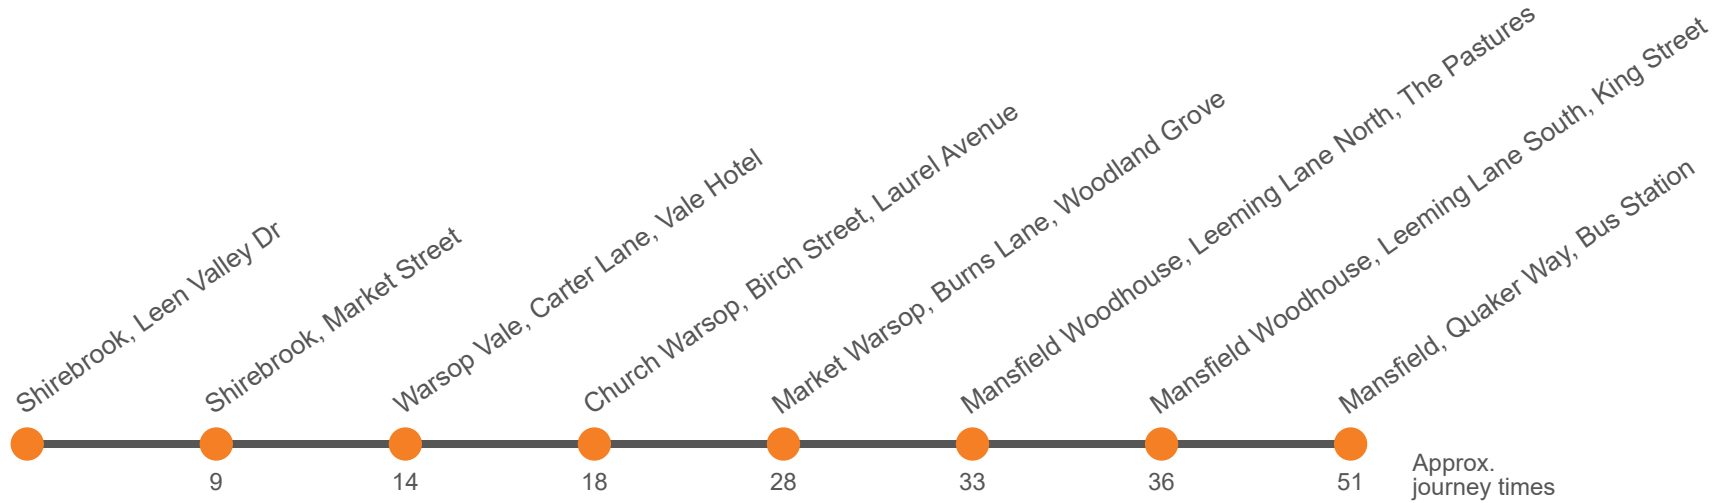

Saturday (continued)

Shirebrook, Leen Valley Drive	1559	...	...	...	...	...
Shirebrook, Field Drive		1629	1659	1731	1801	1940
Shirebrook, Market Place	1608	1638	1708	1738	1808	1945
Warsop, Vale Hotel	1613	1643	1713	1743	1813	1949
Church Warsop, Birch Street	1617	1647	1717	1747	1817	1952
Market Warsop, Woodland Grove	1627	1657	1727	1757	1827	1957
Mansfield Woodhouse, The Pastures	1632	1702	1732	1802	1832	2002
Mansfield Woodhouse, King St	1635	1705	1735	1805	1835	2005
Mansfield, Bus Station, Bay E	1650	1720	1750	1820	1850	2015