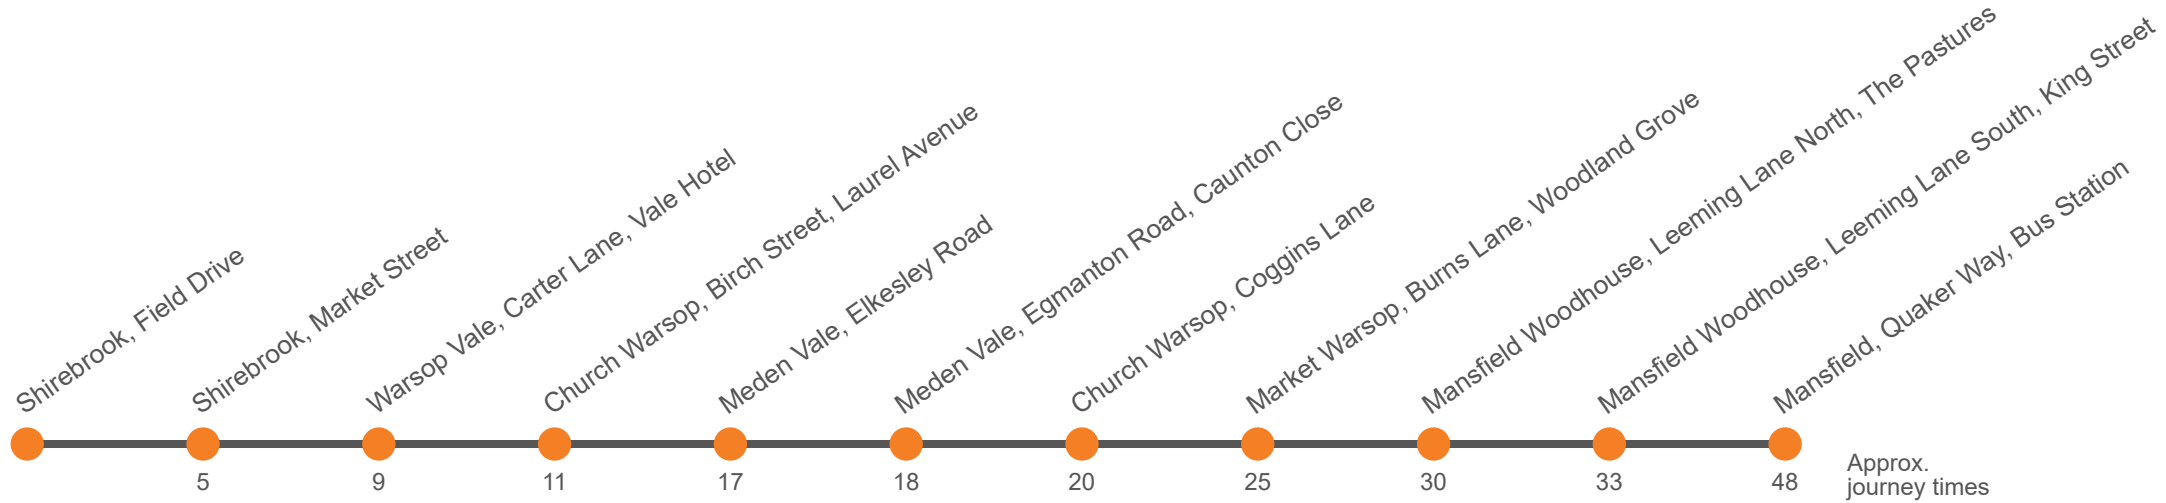

Saturday

Shirebrook, Leen Valley Drive	0929	0959			29	59		1429	1459	1529
Shirebrook, Field Drive	...	0705	0735	0759	...	0859										
Shirebrook, Market Place	0550	0710	0740	0808	0838	0908	0938	1008	Then at these mins past the hour	38	08	until	1438	1508	1541	
Warsop, Vale Hotel	0554	0715	0745	0813	0843	0913	0943	1013		43	13		1443	1513	1546	
Church Warsop, Birch Street	0557	0719	0749	0817	0847	0917	0947	1017		47	17		1447	1517	1550	
Market Warsop, Woodland Grove	0602	0727	0757	0827	0857	0927	0957	1027		57	27		1457	1527	1600	
Mansfield Woodhouse, The Pastures	0607	0732	0802	0832	0902	0932	1002	1032		02	32		1502	1532	1605	
Mansfield Woodhouse, King St	0610	0735	0805	0835	0905	0935	1005	1035		05	35		1505	1535	1608	
Mansfield, Bus Station, Bay E	0620	0750	0820	0850	0920	0950	1020	1050		20	50		1520	1550	1623	

Sunday

Mansfield, Bus Station, Bay E	0905		05		1705	1805	1905
Mansfield Woodhouse, The Pastures	0915		15		1715	1815	1915
Market Warsop, Church Street	0923	Then at these mins past the hour	23	until	1723	1823	1923
Coggins Lane, Coggins Lane	0928		28		1728	1828	1928
Cauntton Close, Egmonton Road	0930		30		1730	1830	1930
Elkesley Road, Elkesley Road	0931		31		1731	1831	1931
Church Warsop, Laurel Avenue	0937		37		1737	1837	1937
Warsop Vale, Vale Hotel	0940		40		1740	1840	1940
Shirebrook, Market Place	0945		45		1745	1845	1945
Shirebrook, Field Drive	0950	50	1750	1850	1950		