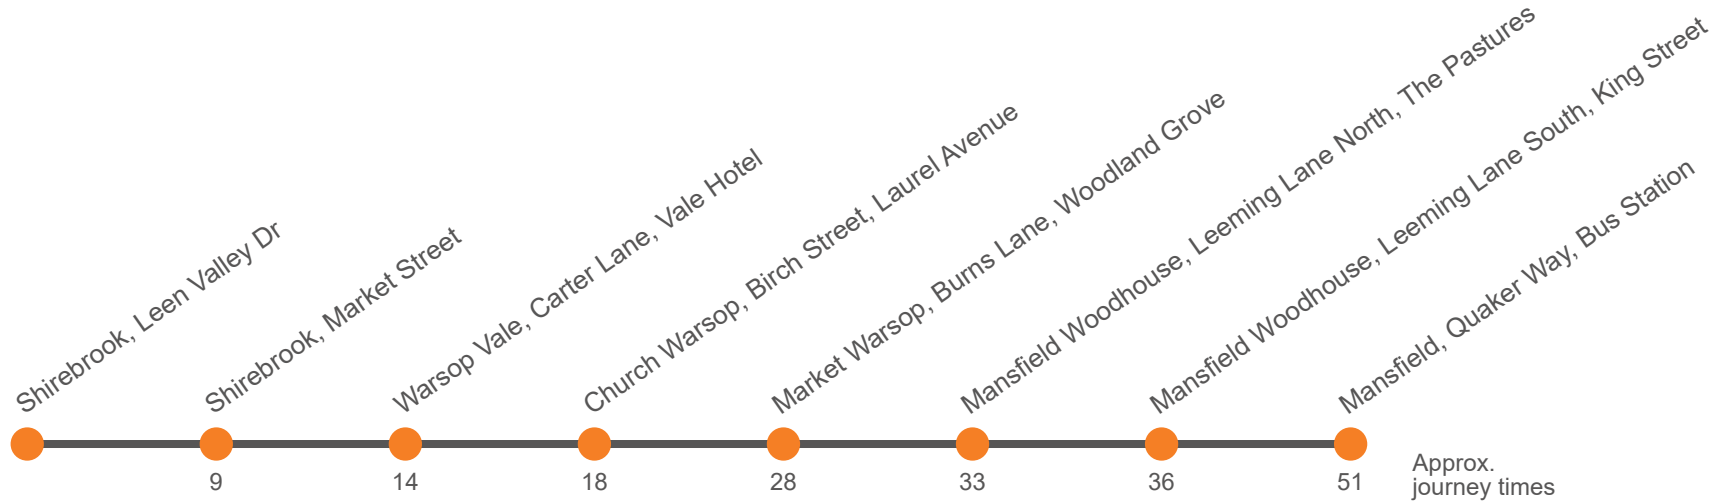

Monday to Friday (continued)

Shirebrook, Leen Valley Drive	...	1559	...	...	...	...	...
Shirebrook, Field Drive	1536	1629	1659	1731	1801	1940	
Shirebrook, Market Place	1541	1608	1638	1708	1738	1808	1945
Warsop, Vale Hotel	1546	1613	1643	1713	1743	1813	1949
Church Warsop, Birch Street	1550	1617	1647	1717	1747	1817	1952
Market Warsop, Woodland Grove	1600	1627	1657	1727	1757	1827	1957
Mansfield Woodhouse, The Pastures	1605	1632	1702	1732	1802	1832	2002
Mansfield Woodhouse, King St	1608	1635	1705	1735	1805	1835	2005
Mansfield, Bus Station, Bay E	1623	1650	1720	1750	1820	1850	2015