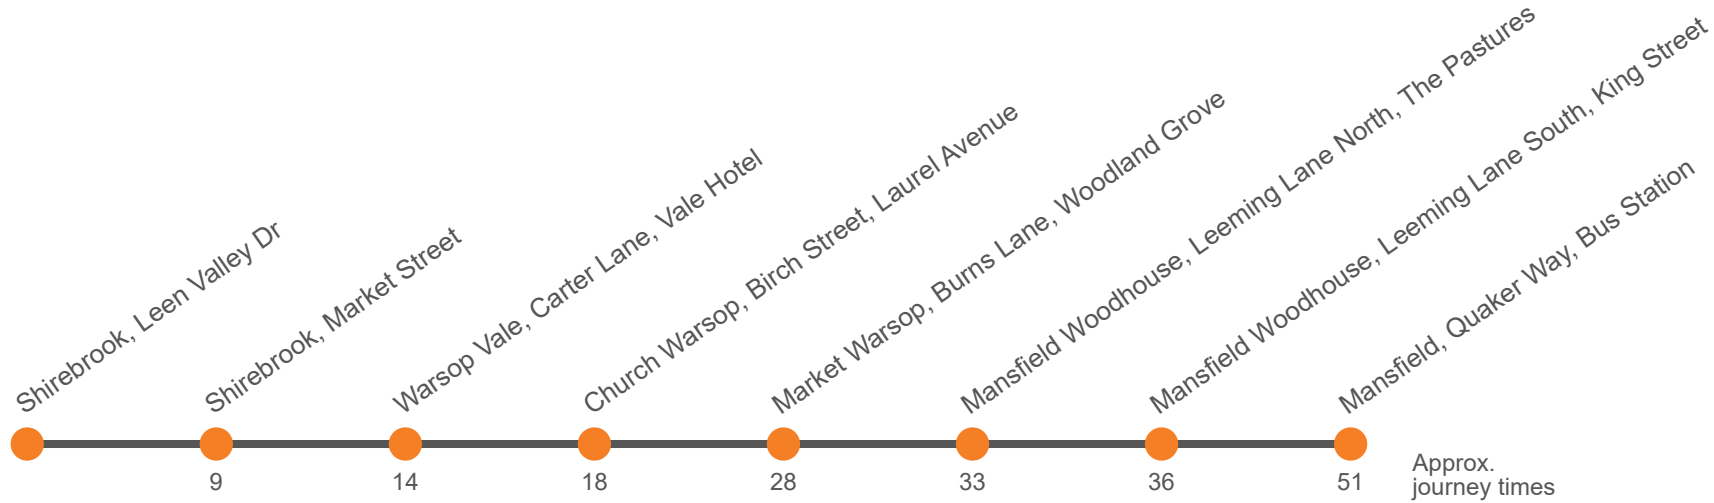

Monday to Friday

Shirebrook, Leen Valley Drive	...	...	...	...	...	...	0929	0959			29	59		1429	1459	1529
Shirebrook, Field Drive	...	0705	0735	0759	...	0859										
Shirebrook, Market Place	0550	0710	0740	0808	0838	0908	0938	1008	Then at these mins past the hour	38	08	until	1438	1508	1541	
Warsop, Vale Hotel	0554	0715	0745	0813	0843	0913	0943	1013		43	13		1443	1513	1546	
Church Warsop, Birch Street	0557	0719	0749	0817	0847	0917	0947	1017		47	17		1447	1517	1550	
Market Warsop, Woodland Grove	0602	0727	0757	0827	0857	0927	0957	1027		57	27		1457	1527	1600	
Mansfield Woodhouse, The Pastures	0607	0732	0802	0832	0902	0932	1002	1032		02	32		1502	1532	1605	
Mansfield Woodhouse, King St	0610	0735	0805	0835	0905	0935	1005	1035		05	35		1505	1535	1608	
Mansfield, Bus Station, Bay E	0620	0750	0820	0850	0920	0950	1020	1050		20	50		1520	1550	1623