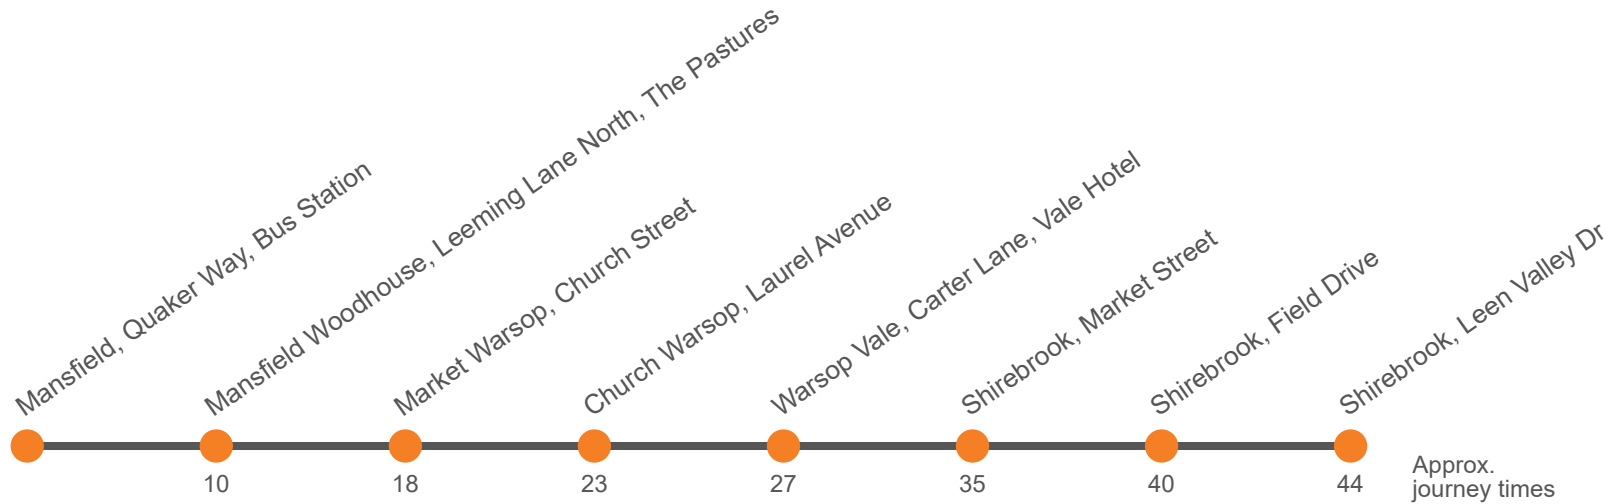

Monday to Friday (continued)

Mansfield, Bus Station, Bay E	1545	1615	1650	1720	1745	1905
Mansfield Woodhouse, The Pastures	1555	1625	1700	1730	1755	1915
Market Warsop, Church Street	1603	1633	1708	1738	1803	1923
Church Warsop, Laurel Avenue	1608	1638	1713	1743	1808	1927
Warsop Vale, Vale Hotel	1612	1642	1717	1747	1812	1930
Shirebrook, Market Place	1620	1650	1725	1755	1820	1935
Shirebrook, Field Drive	1625	1655	1730	1800	1830	1940
Shirebrook, Leen Valley Drive

Sunday

Mansfield, Bus Station, Bay E	0905		05		1705	1805	1905
Mansfield Woodhouse, The Pastures	0915		15		1715	1815	1915
Market Warsop, Church Street	0923	Then at these mins past the hour	23	until	1723	1823	1923
Coggins Lane, Coggins Lane	0928		28		1728	1828	1928
Cauntton Close, Egmonton Road	0930		30		1730	1830	1930
Elkesley Road, Elkesley Road	0931		31		1731	1831	1931
Church Warsop, Laurel Avenue	0937		37		1737	1837	1937
Warsop Vale, Vale Hotel	0940		40		1740	1840	1940
Shirebrook, Market Place	0945		45		1745	1845	1945
Shirebrook, Field Drive	0950	50	1750	1850	1950		

Sunday

Shirebrook, Field Drive	0955		55		1655	1755	1855
Shirebrook, Market Place	1000		00		1700	1800	1900
Warsop, Vale Hotel	1004	Then at these mins past the hour	04	until	1704	1804	1904
Church Warsop, Birch Street	1006		06		1706	1806	1906
Elkesley Road, Elkesley Road	1012		12		1712	1812	1912
Cauntton Close, Egmanton Road	1013		13		1713	1813	1913
Coggins Lane, Coggins Lane	1015		15		1715	1815	1915
Market Warsop, Woodland Grove	1020		20		1720	1820	1920
Mansfield Woodhouse, The Pastures	1025		25		1725	1825	1925
Mansfield Woodhouse, King St	1028		28		1728	1828	1928
Mansfield, Bus Station, Bay E	1043		43		1743	1843	1943