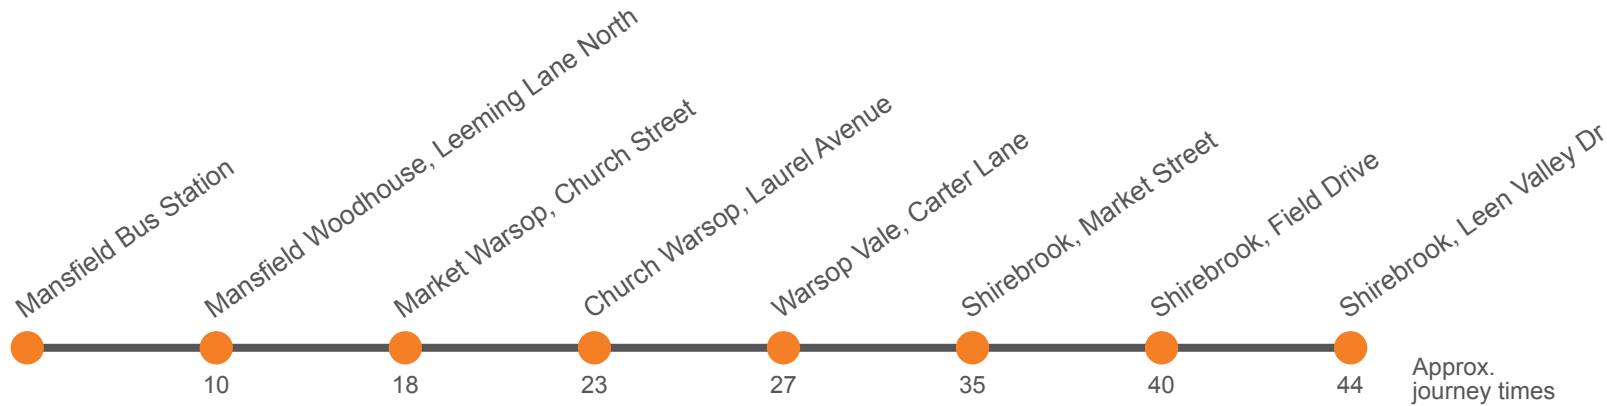

Monday to Friday (continued)

Mansfield, Bus Station, Bay E	1545	1615	1650	1720	1745	1905
Mansfield Woodhouse, The Pastures	1555	1625	1700	1730	1755	1915
Market Warsop, Church Street	1603	1633	1708	1738	1803	1923
Church Warsop, Laurel Avenue	1608	1638	1713	1743	1808	1927
Warsop Vale, Vale Hotel	1612	1642	1717	1747	1812	1930
Shirebrook, Market Place	1620	1650	1725	1755	1820	1935
Shirebrook, Field Drive	1625	1655	1730	1800	1830	1940
Shirebrook, Leen Valley Drive

Saturday (continued)

Mansfield, Bus Station, Bay E	1720	1745	1905
Mansfield Woodhouse, The Pastures	1730	1755	1915
Market Warsop, Church Street	1738	1803	1923
Church Warsop, Laurel Avenue	1743	1808	1927
Warsop Vale, Vale Hotel	1747	1812	1930
Shirebrook, Market Place	1755	1820	1935
Shirebrook, Field Drive	1800	1830	1940
Shirebrook, Leen Valley Drive

Monday to Friday (continued)

Shirebrook, Leen Valley Drive	...	1559
Shirebrook, Field Drive	1536		1629	1659	1731	1801	1940
Shirebrook, Market Place	1541	1608	1638	1708	1738	1808	1945
Warsop, Vale Hotel	1546	1613	1643	1713	1743	1813	1949
Church Warsop, Birch Street	1550	1617	1647	1717	1747	1817	1952
Market Warsop, Woodland Grove	1600	1627	1657	1727	1757	1827	1957
Mansfield Woodhouse, The Pastures	1605	1632	1702	1732	1802	1832	2002
Mansfield Woodhouse, King St	1608	1635	1705	1735	1805	1835	2005
Mansfield, Bus Station, Bay E	1623	1650	1720	1750	1820	1850	2015

Saturday (continued)

Shirebrook, Leen Valley Drive	1559
Shirebrook, Field Drive		1629	1659	1731	1801	1940
Shirebrook, Market Place	1608	1638	1708	1738	1808	1945
Warsop, Vale Hotel	1613	1643	1713	1743	1813	1949
Church Warsop, Birch Street	1617	1647	1717	1747	1817	1952
Market Warsop, Woodland Grove	1627	1657	1727	1757	1827	1957
Mansfield Woodhouse, The Pastures	1632	1702	1732	1802	1832	2002
Mansfield Woodhouse, King St	1635	1705	1735	1805	1835	2005
Mansfield, Bus Station, Bay E	1650	1720	1750	1820	1850	2015