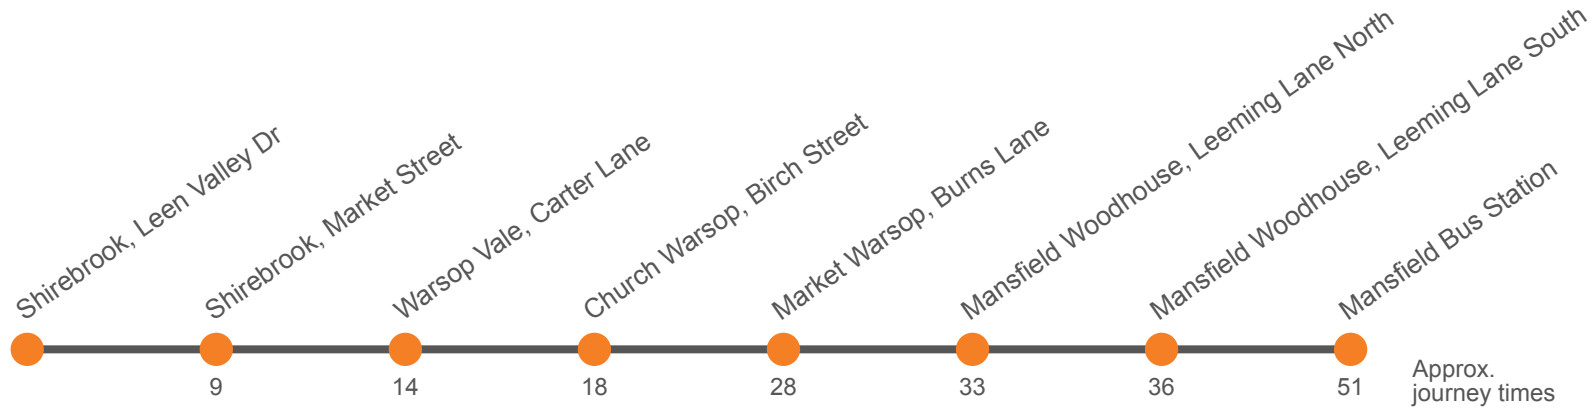

Monday to Friday (continued)

Mansfield, Bus Station, Bay E	1545	1615	1650	1720	1745	1905
Mansfield Woodhouse, The Pastures	1555	1625	1700	1730	1755	1915
Market Warsop, Church Street	1603	1633	1708	1738	1803	1923
Church Warsop, Laurel Avenue	1608	1638	1713	1743	1808	1927
Warsop Vale, Vale Hotel	1612	1642	1717	1747	1812	1930
Shirebrook, Market Place	1620	1650	1725	1755	1820	1935
Shirebrook, Field Drive	1625	1655	1730	1800	1830	1940
Shirebrook, Leen Valley Drive

Saturday (continued)

Mansfield, Bus Station, Bay E	1720	1745	1905
Mansfield Woodhouse, The Pastures	1730	1755	1915
Market Warsop, Church Street	1738	1803	1923
Church Warsop, Laurel Avenue	1743	1808	1927
Warsop Vale, Vale Hotel	1747	1812	1930
Shirebrook, Market Place	1755	1820	1935
Shirebrook, Field Drive	1800	1830	1940
Shirebrook, Leen Valley Drive

Saturday (continued)

Shirebrook, Leen Valley Drive	1559
Shirebrook, Field Drive		1629	1659	1731	1801	1940
Shirebrook, Market Place	1608	1638	1708	1738	1808	1945
Warsop, Vale Hotel	1613	1643	1713	1743	1813	1949
Church Warsop, Birch Street	1617	1647	1717	1747	1817	1952
Market Warsop, Woodland Grove	1627	1657	1727	1757	1827	1957
Mansfield Woodhouse, The Pastures	1632	1702	1732	1802	1832	2002
Mansfield Woodhouse, King St	1635	1705	1735	1805	1835	2005
Mansfield, Bus Station, Bay E	1650	1720	1750	1820	1850	2015