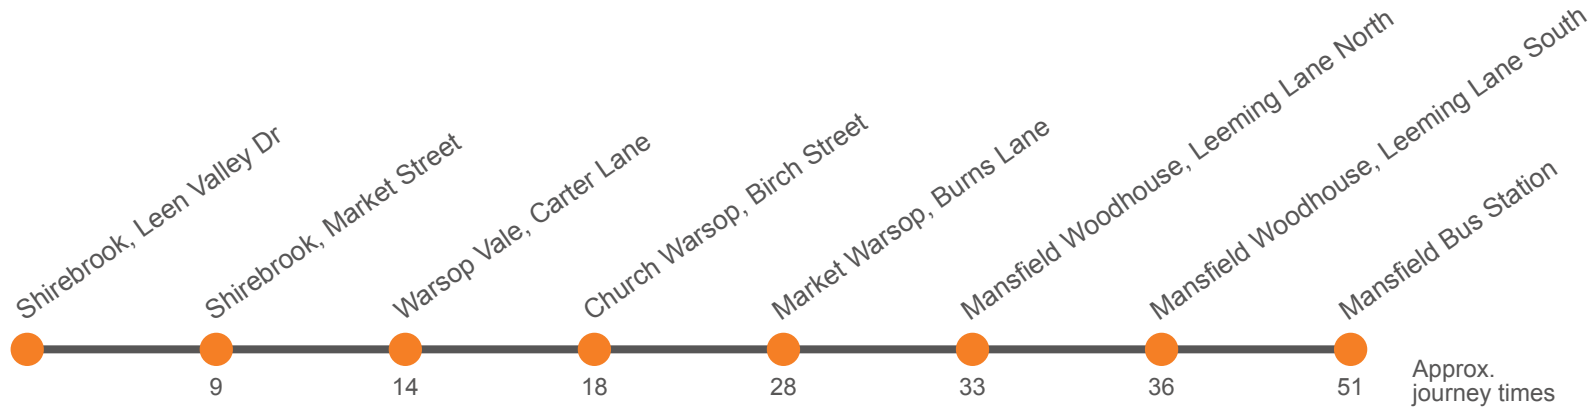

Saturday (continued)

Shirebrook, Leen Valley Drive	1559	...	...	...	...	...
Shirebrook, Field Drive		1629	1659	1731	1801	1940
Shirebrook, Market Place	1608	1638	1708	1738	1808	1945
Warsop, Vale Hotel	1613	1643	1713	1743	1813	1949
Church Warsop, Birch Street	1617	1647	1717	1747	1817	1952
Market Warsop, Woodland Grove	1627	1657	1727	1757	1827	1957
Mansfield Woodhouse, The Pastures	1632	1702	1732	1802	1832	2002
Mansfield Woodhouse, King St	1635	1705	1735	1805	1835	2005
Mansfield, Bus Station, Bay E	1650	1720	1750	1820	1850	2015