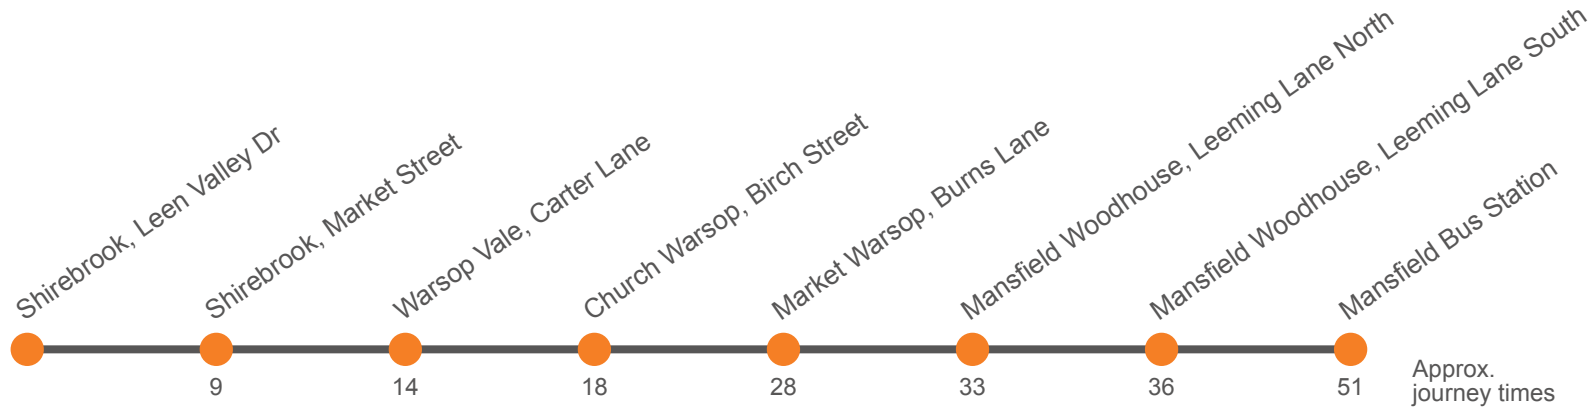

Monday to Friday (continued)

Shirebrook, Leen Valley Drive	...	1559	...	...	...	...	...
Shirebrook, Field Drive	1536		1629	1659	1731	1801	1940
Shirebrook, Market Place	1541	1608	1638	1708	1738	1808	1945
Warsop, Vale Hotel	1546	1613	1643	1713	1743	1813	1949
Church Warsop, Birch Street	1550	1617	1647	1717	1747	1817	1952
Market Warsop, Woodland Grove	1600	1627	1657	1727	1757	1827	1957
Mansfield Woodhouse, The Pastures	1605	1632	1702	1732	1802	1832	2002
Mansfield Woodhouse, King St	1608	1635	1705	1735	1805	1835	2005
Mansfield, Bus Station, Bay E	1623	1650	1720	1750	1820	1850	2015

Saturday

Shirebrook, Leen Valley Drive	...	...	...	...	...	...	0929	0959			29	59		1429	1459	1529	
Shirebrook, Field Drive	...	0705	0735	0759	...	0859											
Shirebrook, Market Place	0550	0710	0740	0808	0838	0908	0938	1008	Then at these mins past the hour	until	38	08		1438	1508	1541	
Warsop, Vale Hotel	0554	0715	0745	0813	0843	0913	0943	1013			43	13			1443	1513	1546
Church Warsop, Birch Street	0557	0719	0749	0817	0847	0917	0947	1017			47	17			1447	1517	1550
Market Warsop, Woodland Grove	0602	0727	0757	0827	0857	0927	0957	1027			57	27			1457	1527	1600
Mansfield Woodhouse, The Pastures	0607	0732	0802	0832	0902	0932	1002	1032			02	32			1502	1532	1605
Mansfield Woodhouse, King St	0610	0735	0805	0835	0905	0935	1005	1035			05	35			1505	1535	1608
Mansfield, Bus Station, Bay E	0620	0750	0820	0850	0920	0950	1020	1050			20	50		1520	1550	1623