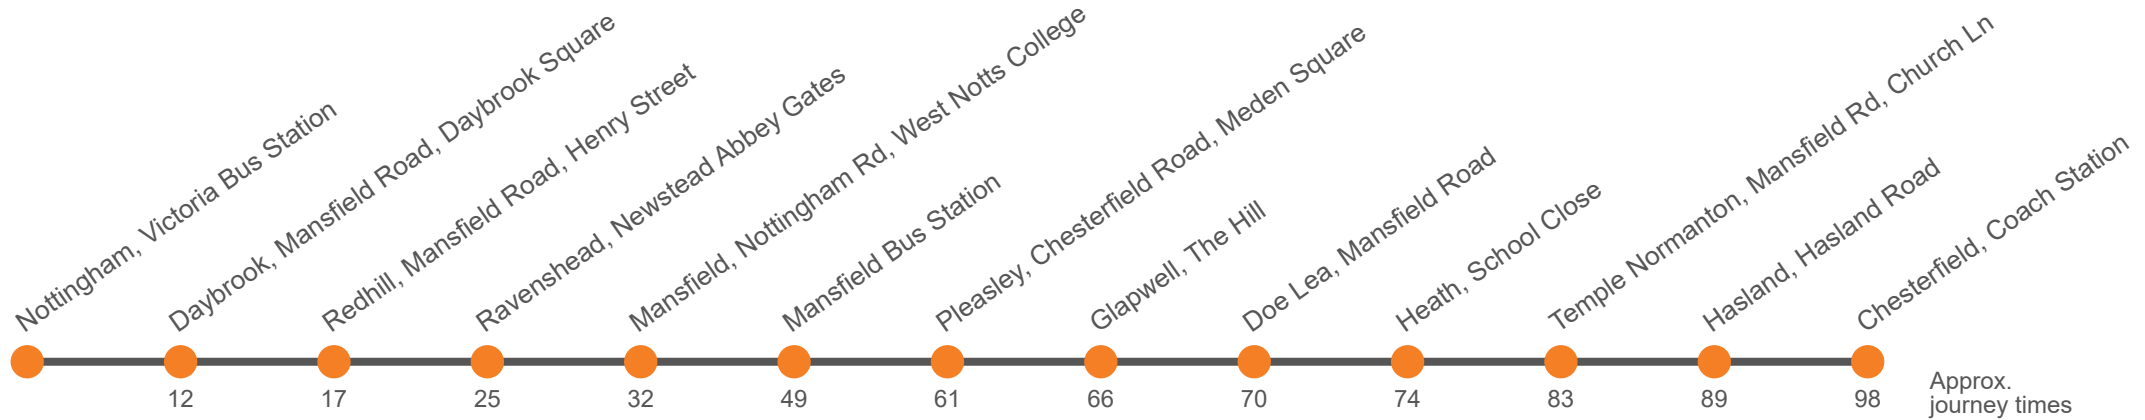

Monday to Friday

Mansfield, Bus Station, Bay A	0605	0645	...	...	...	...	...	...	...	...	...	...	...	
Victoria Bus Station, York Street			0620	0650	0710	0725	0740	0755	10	25	40	55	1710	1725
Daybrook, Square			0633	0703	0723	0738	0753	0808	23	38	53	08	1723	1738
Redhill, Henry Street			0638	0708	0728	0743	0758	0813	28	43	58	13	1728	1743
Newstead Abbey Gates			0645	0715	0735	0750	0805	0820	35	50	05	20	1735	1750
West Notts College			0652	0722	0742	0757	0812	0827	42	57	12	27	1742	1757
Mansfield, Bus Station, Bay D						0810	0840			10	40			1810
Mansfield, Bus Station, Bay L <i>arr</i>			0700	0735	0755	...	0825	...	55	...	25	...	1755	...
Mansfield, Bus Station, Bay L <i>dep</i>			0705	0740	0800	...	0830	...	00	...	30	...	1800	...
Pleasley, Meden Square	0617	0657	0717	0752	0812	...	0842	...	12	...	42	...	1812	...
Glapwell, Young Vanish	0622	0702	0722	0757	0817	...	0847	...	17	...	47	...	1817	...
Doe Lea, Mansfield Road	0626	0706	0726	0801	0821	...	0851	...	21	...	51	...	1821	...
Heath, School Close	0630	0710	0730	0805	0825	...	0855	...	25	...	55	...	1825	...
Temple Normanton, Church Lane	0637	0717	0737	0814	0834	...	0904	...	34	...	04	...	1834	...
Hasland, Eastwood Park	0642	0722	0742	0820	0840	...	0910	...	40	...	10	...	1840	...
Chesterfield, Coach Station, Bay B	0650	0730	0750	0830	0850	...	0920	...	50	...	20	...	1850	...