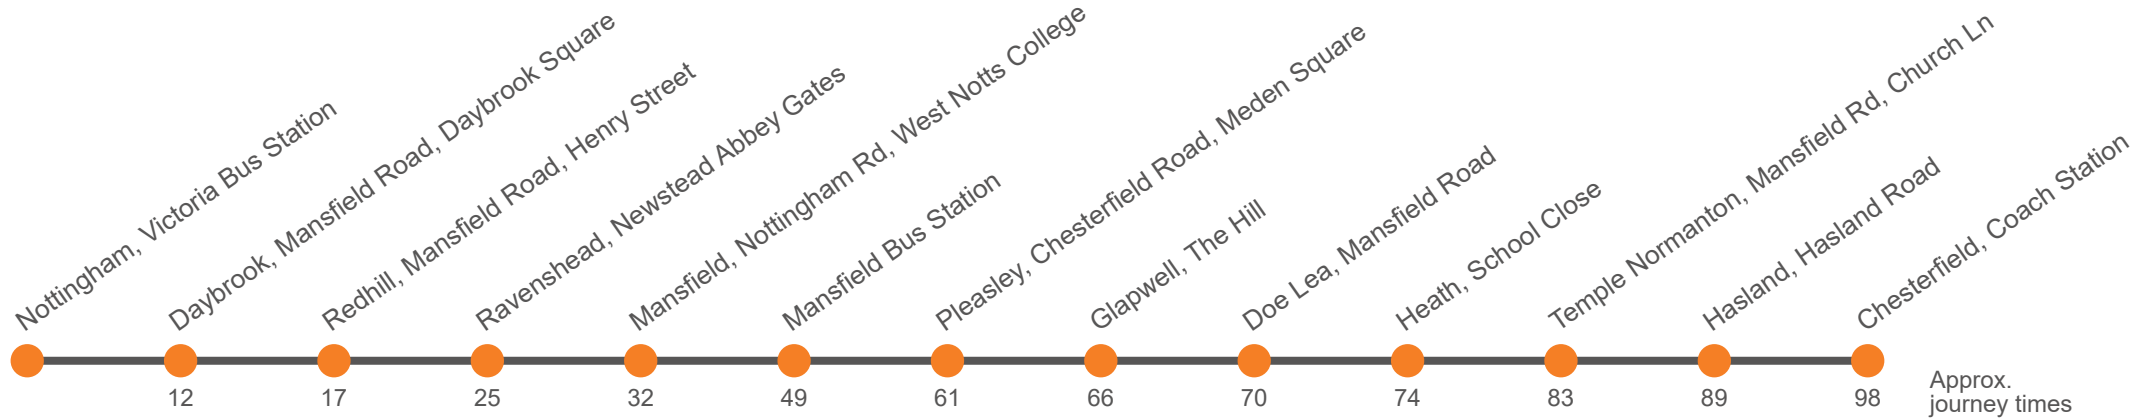

Monday to Friday (continued)

Mansfield, Bus Station, Bay A	...	...	...	...	...	...	...	...	...	...	...	...	...	...	...
Victoria Bus Station, York Street	1740	1755	1810	1825	1840	1855	1910	1925	1955	2025	2110	2210	2310	0010	
Daybrook, Square	1753	1808	1823	1838	1853	1908	1923	1938	2008	2036	2121	2221	2321	0021	
Redhill, Henry Street	1758	1813	1828	1843	1858	1913	1928	1943	2013	2040	2125	2225	2325	0025	
Newstead Abbey Gates	1805	1820	1835	1850	1905	1920	1935	1950	2020	2050	2135	2235	2335	0035	
West Notts College	1812	1827	1842	1857	1912	1927	1942	1957	2027	2057	2142	2242	2342	0042	
Mansfield, Bus Station, Bay D		1840	1855	1910		1940	1955	2010		2105	2150	2250	2350	0050	
Mansfield, Bus Station, Bay L <i>arr</i>	1825	...	...	...	1925	...	...	...	2040	...	...	...	...	...	...
Mansfield, Bus Station, Bay L <i>dep</i>	1830	...	...	...	1930	...	...	...	2045	...	...	...	...	...	...
Pleasley, Meden Square	1842	...	...	...	1942	...	...	...	2057	...	...	...	...	...	...
Glapwell, Young Vanish	1847	...	...	...	1947	...	...	...	2102	...	...	...	...	...	...
Doe Lea, Mansfield Road	1851	...	...	...	1951	...	...	...	2106	...	...	...	...	...	...
Heath, School Close	1855	...	...	...	1955	...	...	...	2110	...	...	...	...	...	...
Temple Normanton, Church Lane	1904	...	...	...	2004	...	...	...	2119	...	...	...	...	...	...
Hasland, Eastwood Park	1910	...	...	...	2010	...	...	...	2125	...	...	...	...	...	...
Chesterfield, Coach Station, Bay B	1920	...	...	...	2020	...	...	...	2135	...	...	...	...	...	...