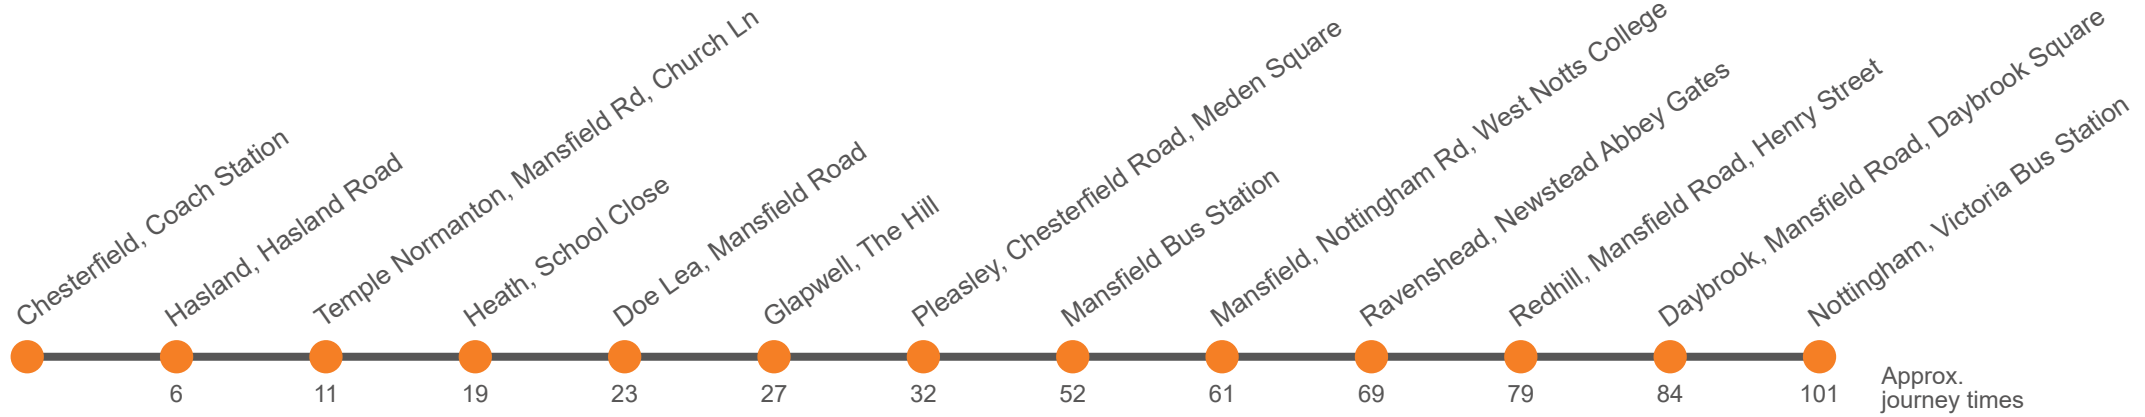

Saturday (continued)

Chesterfield, Coach Station, Bay B	0905	...	0935	...		05	...	35	...		...	1635	...	1705	...	1735
Hasland, Eastwood Park	0912	...	0942	...		12	...	42	...		...	1642	...	1712	...	1742
Temple Normanton, Church Lane	0917	...	0947	...		17	...	47	...		...	1647	...	1717	...	1747
Heath, School Close	0925	...	0955	...		25	...	55	...		...	1655	...	1725	...	1755
Doe Lea, Mansfield Road	0929	...	0959	...	Then at these mins past the hour	29	...	59	...		...	1659	...	1729	...	1759
Glapwell, Young Vanish	0933	...	1003	...		33	...	03	...		...	1703	...	1733	...	1803
Pleasley, Meden Square	0938	...	1008	...		38	...	08	...	until	...	1708	...	1738	...	1808
Mansfield, Bus Station, Bay D <i>arr</i>	0955	...	1025	...		55	...	25	...		...	1725	...	1755	...	1825
Mansfield, Bus Station, Bay D <i>dep</i>	1000	1015	1030	1045		00	15	30	45	1715	1730	1745	1800	1815	1830	
West Notts College	1009	1024	1039	1054	09	24	39	54	1724	1739	1754	1809	1824	1839		
Newstead Abbey Gates	1017	1032	1047	1102	17	32	47	02	1732	1747	1802	1817	1832	1847		
Redhill, Henry Street	1027	1042	1057	1112	27	42	57	12	1742	1757	1812	1827	1842	1857		
Daybrook, Square	1032	1047	1102	1117	32	47	02	17	1747	1802	1817	1832	1847	1902		
Victoria Bus Station, York Street	1050	1100	1120	1130	50	00	20	30	1800	1820	1830	1850	1900	1920