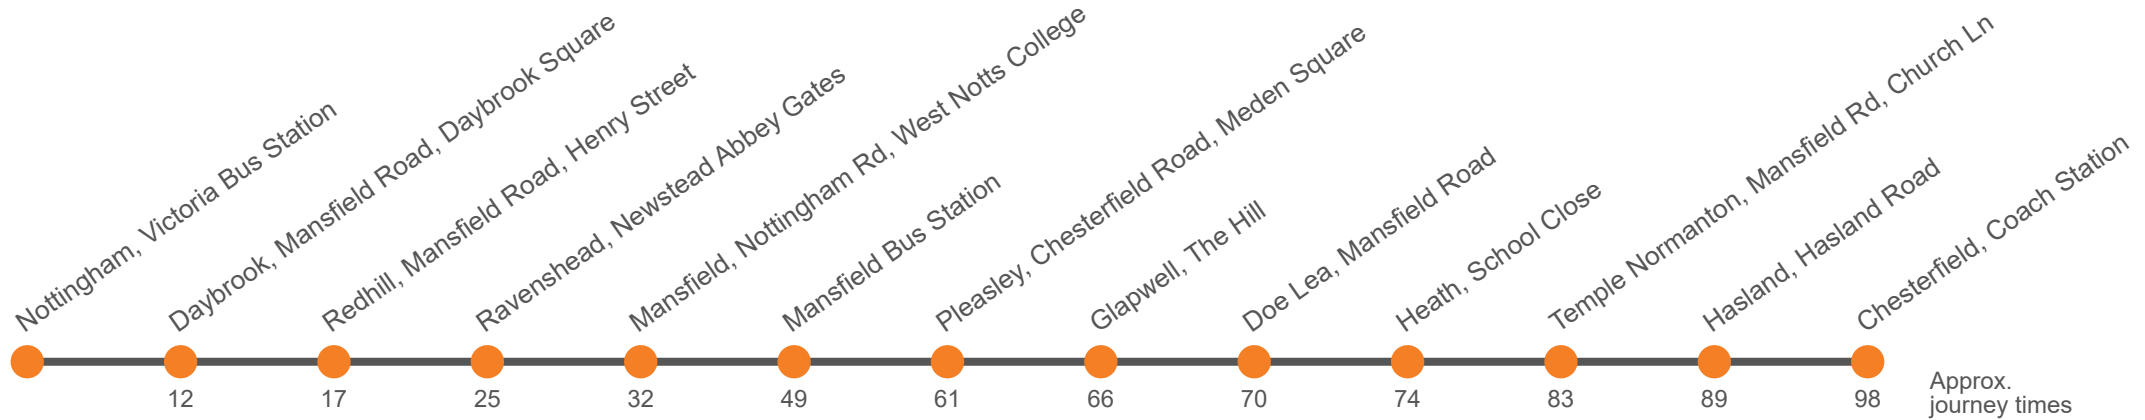

Saturday

Mansfield, Bus Station, Bay A	0605	0645	...	...	...	...	...	...	...	...	...	...	...	...
Victoria Bus Station, York Street			0620	0650	0710	0740	0810	0840	0855	0910	0925	0940	0955	1010
Daybrook, Square			0633	0703	0723	0753	0823	0853	0908	0923	0938	0953	1008	1023
Redhill, Henry Street			0638	0708	0728	0758	0828	0858	0913	0928	0943	0958	1013	1028
Newstead Abbey Gates			0645	0715	0735	0805	0835	0905	0920	0935	0950	1005	1020	1035
West Notts College			0652	0722	0742	0812	0842	0912	0927	0942	0957	1012	1027	1042
Mansfield, Bus Station, Bay D									0940		1010		1040	
Mansfield, Bus Station, Bay L <i>arr</i>			0700	0735	0755	0825	0855	0925	...	0955	...	1025	...	1055
Mansfield, Bus Station, Bay L <i>dep</i>			0705	0740	0800	0830	0900	0930	...	1000	...	1030	...	1100
Pleasley, Meden Square	0617	0657	0717	0752	0812	0842	0912	0942	...	1012	...	1042	...	1112
Glapwell, Young Vanish	0622	0702	0722	0757	0817	0847	0917	0947	...	1017	...	1047	...	1117
Doe Lea, Mansfield Road	0626	0706	0726	0801	0821	0851	0921	0951	...	1021	...	1051	...	1121
Heath, School Close	0630	0710	0730	0805	0825	0855	0925	0955	...	1025	...	1055	...	1125
Temple Normanton, Church Lane	0637	0717	0737	0814	0834	0904	0934	1004	...	1034	...	1104	...	1134
Hasland, Eastwood Park	0642	0722	0742	0820	0840	0910	0940	1010	...	1040	...	1110	...	1140
Chesterfield, Coach Station, Bay B	0650	0730	0750	0830	0850	0920	0950	1020	...	1050	...	1120	...	1150