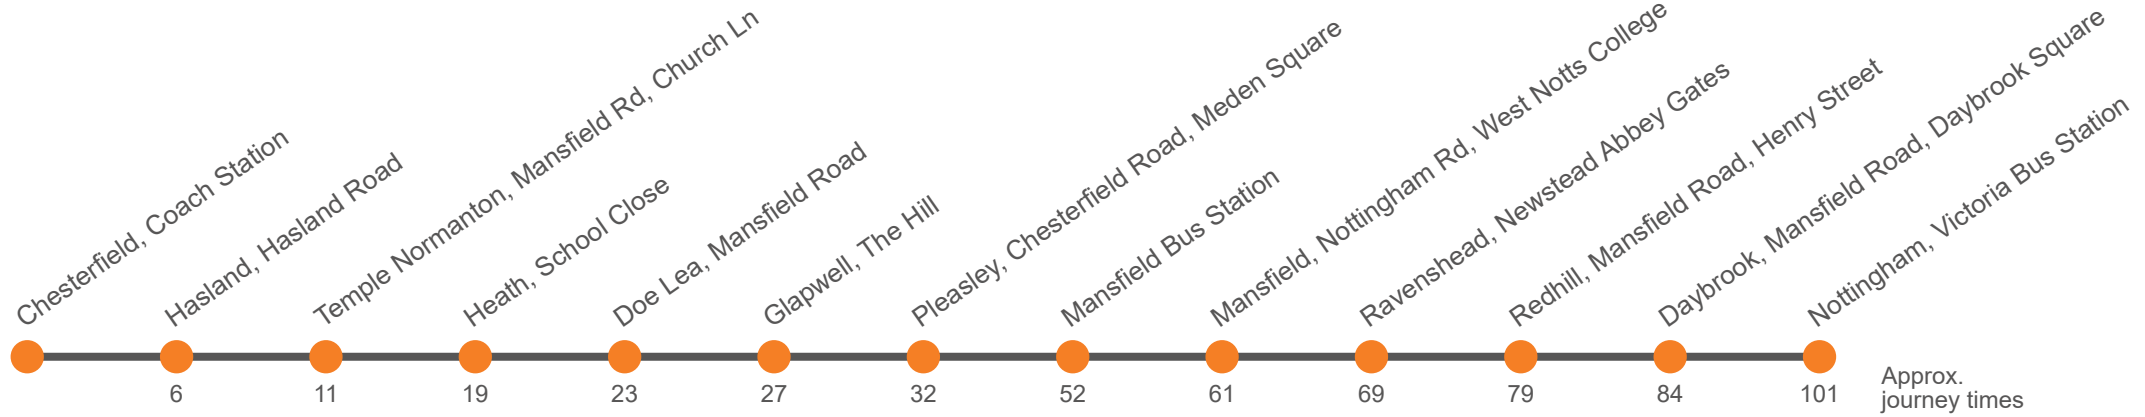

Sunday

Chesterfield, Coach Station, Bay B	...	...	...	0840		...	40		...	1440	...	1540	1640	1740	1815
Hasland, Eastwood Park	...	...	...	0847		...	47		...	1447	...	1547	1647	1747	1820
Temple Normanton, Church Lane	...	...	...	0852		...	52		...	1452	...	1552	1652	1752	1825
Heath, School Close	...	...	...	0900		...	00		...	1500	...	1600	1700	1800	1831
Doe Lea, Mansfield Road	...	...	...	0904	Then at these mins past the hour	...	04	until	...	1504	...	1604	1704	1804	1835
Glapwell, Young Vanish	...	...	...	0908		...	08		...	1508	...	1608	1708	1808	1838
Pleasley, Meden Square	...	...	...	0912		...	12		...	1512	...	1612	1712	1812	1842
Mansfield, Bus Station, Bay D <i>arr</i>	...	...	...	0925		...	25		...	1525	...	1625	1725	1825	1855
Mansfield, Bus Station, Bay D <i>dep</i>	0725	0825	0900	0930		00	30		1500	1530	1600	1630	1730	1830	...
West Notts College	0733	0833	0909	0939	09	39	1509	1539	1609	1638	1738	1838	...		
Newstead Abbey Gates	0740	0840	0917	0947	17	47	1517	1547	1617	1645	1745	1845	...		
Redhill, Henry Street	0750	0850	0927	0957	27	57	1527	1557	1627	1655	1755	1855	...		
Daybrook, Square	0754	0854	0932	1002	32	02	1532	1602	1632	1659	1759	1859	...		
Victoria Bus Station, York Street	0805	0905	0945	1015	45	15	1545	1615	1645	1710	1810	1910	...