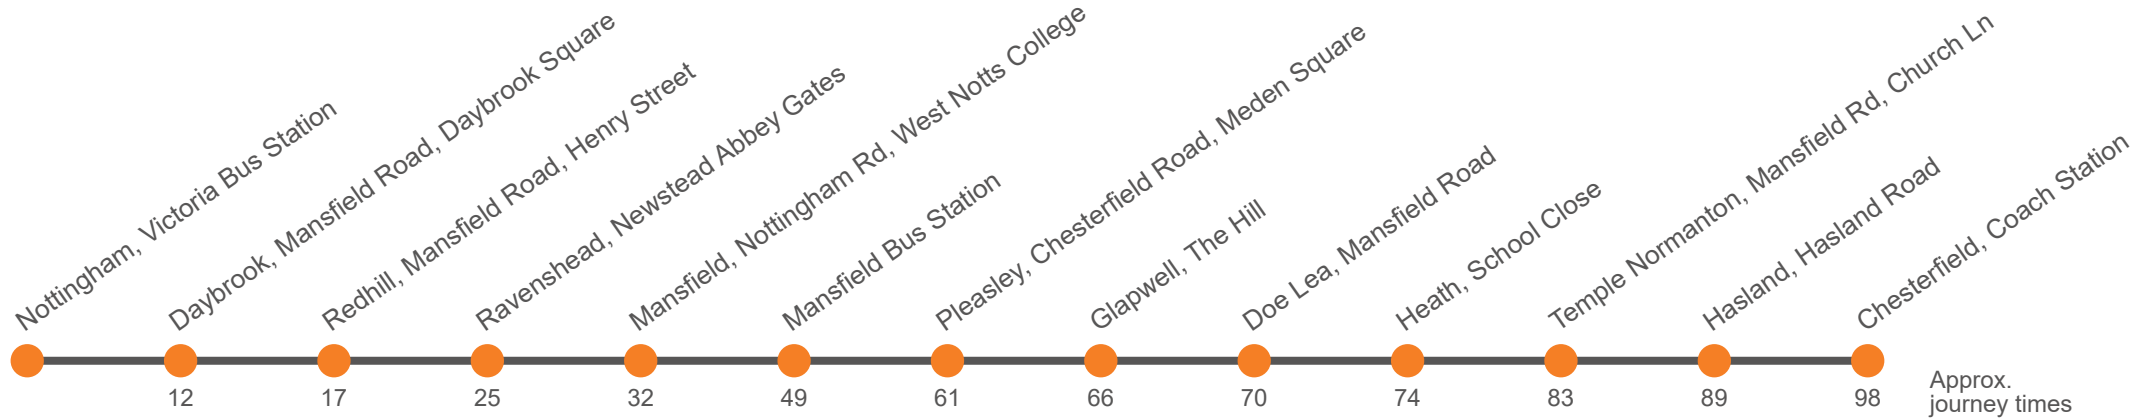

Saturday (continued)

Mansfield, Bus Station, Bay A	...	...	...	...	...	...	...	...	...	...	...	...
Victoria Bus Station, York Street	1810	1825	1840	1855	1910	1925	1955	2025	2110	2210	2310	0010
Daybrook, Square	1823	1838	1853	1908	1923	1938	2008	2036	2121	2221	2321	0021
Redhill, Henry Street	1828	1843	1858	1913	1928	1943	2013	2040	2125	2225	2325	0025
Newstead Abbey Gates	1835	1850	1905	1920	1935	1950	2020	2050	2135	2235	2335	0035
West Notts College	1842	1857	1912	1927	1942	1957	2027	2057	2142	2242	2342	0042
Mansfield, Bus Station, Bay D	1855	1910	1940	1955	2010	2105	2150	2250	2350	0050		
Mansfield, Bus Station, Bay L <i>arr</i>	...	...	1925	...	...	...	2035	...	...	...	...	...
Mansfield, Bus Station, Bay L <i>dep</i>	...	...	1930	...	...	...	2040	...	...	...	...	...
Pleasley, Meden Square	...	...	1942	...	...	...	2052	...	...	...	...	...
Glapwell, Young Vanish	...	...	1947	...	...	...	2057	...	...	...	...	...
Doe Lea, Mansfield Road	...	...	1951	...	...	...	2101	...	...	...	...	...
Heath, School Close	...	...	1955	...	...	...	2105	...	...	...	...	...
Temple Normanton, Church Lane	...	...	2004	...	...	...	2114	...	...	...	...	...
Hasland, Eastwood Park	...	...	2010	...	...	...	2120	...	...	...	...	...
Chesterfield, Coach Station, Bay B	...	...	2020	...	...	...	2130	...	...	...	...	...