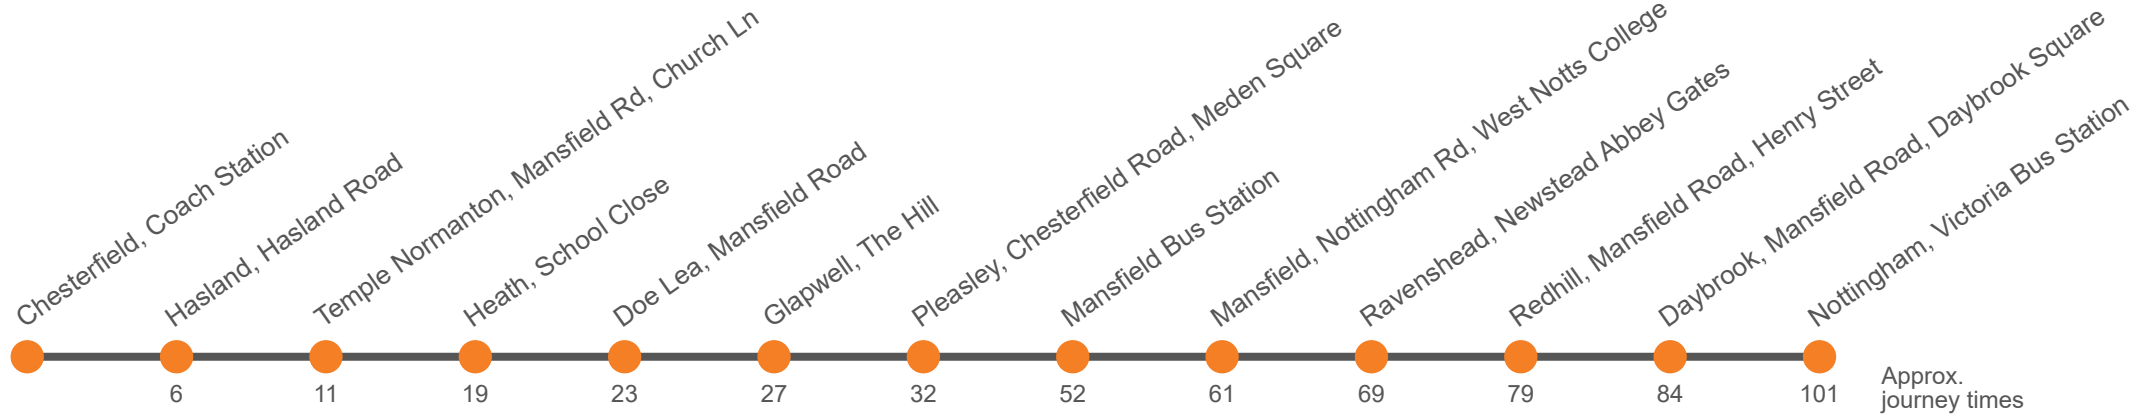

Saturday (continued)

Chesterfield, Coach Station, Bay B	1805	1835	1905	1935	2035	2135	...
Hasland, Eastwood Park	1812	1842	1910	1940	2040	2140	...
Temple Normanton, Church Lane	1817	1847	1915	1945	2045	2145	...
Heath, School Close	1825	1855	1921	1951	2051	2151	...
Doe Lea, Mansfield Road	1829	1859	1925	1955	2055	2155	...
Glapwell, Young Vanish	1833	1903	1928	1958	2058	2158	...
Pleasley, Meden Square	1838	1908	1932	2002	2102	2202	...
Mansfield, Bus Station, Bay D <i>arr</i>	1855	1925	1945	2015	2115	2215	...
Mansfield, Bus Station, Bay D <i>dep</i>	1900	1930	...	2020	2120	2220	2320
West Notts College	1909	1939	...	2029	2129	2229	2329
Newstead Abbey Gates	1917	1947	...	2037	2137	2237	2337
Redhill, Henry Street	1927	1957	...	2047	2147	2247	2347
Daybrook, Square	1932	2002	...	2052	2152	2252	2352
Victoria Bus Station, York Street	1950	2020	...	2105	2205	2305	0005