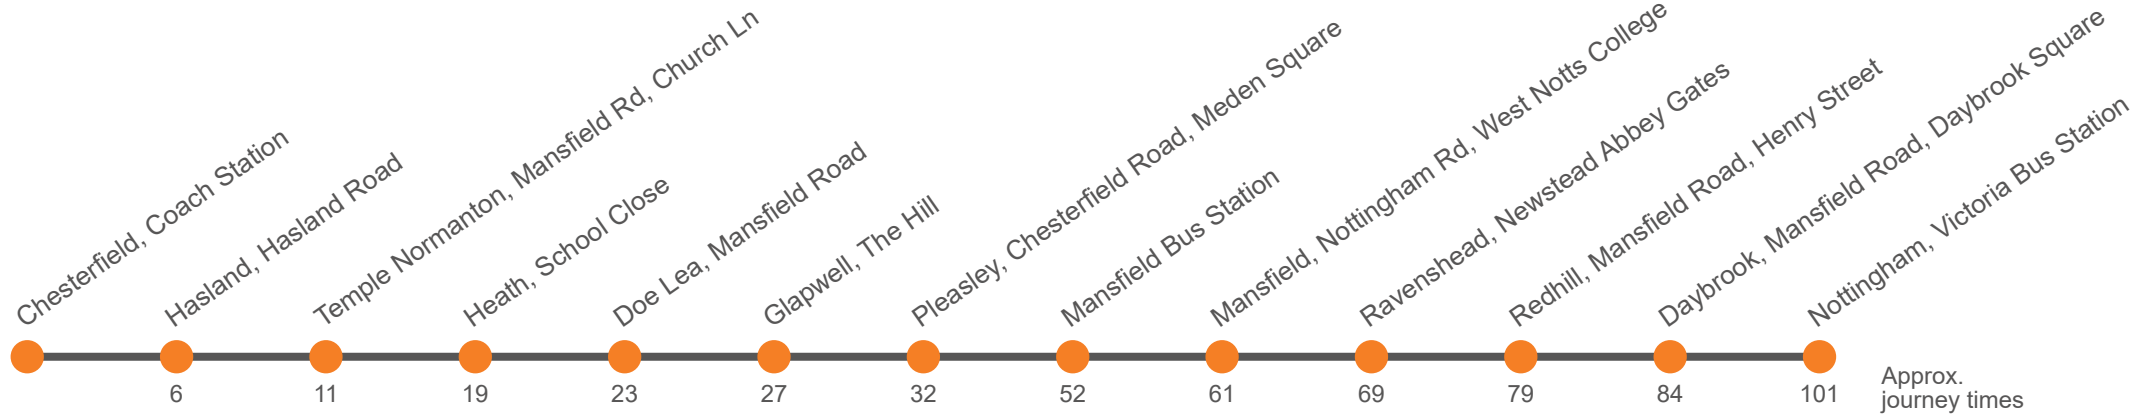

Monday to Friday

Chesterfield, Coach Station, Bay B	0655	...	0735	...	0805
Hasland, Eastwood Park	0702	...	0742	...	0812
Temple Normanton, Church Lane	0707	...	0747	...	0817
Heath, School Close	0715	...	0755	...	0825
Doe Lea, Mansfield Road	0555	0719	...	0759	...	0829
Glapwell, Young Vanish	0559	0724	...	0803	...	0833
Pleasley, Meden Square	0603	0729	...	0808	...	0838
Mansfield, Bus Station, Bay D <i>arr</i>	0616	0745	...	0825	...	0855
Mansfield, Bus Station, Bay D <i>dep</i>	0535	0605	0620	0635	0650	0705	0715	0730	0740	0750	0815	0830	0845	0900	
West Notts College	0544	0614	0629	0644	0659	0714	0729	0739	0749	0759	0829	0839	0854	0909	
Newstead Abbey Gates	0552	0622	0637	0652	0707	0722	0737	0747	0757	0809	0837	0847	0902	0917	
Redhill, Henry Street	0602	0632	0647	0702	0717	0732	0747	0757	0807	0822	0847	0857	0912	0927	
Daybrook, Square	0607	0637	0652	0707	0722	0737	0752	0802	0812	0827	0852	0902	0917	0932	
Victoria Bus Station, York Street	0615	0645	0700	0715	0730	0750	0805	0820	0830	0845	0905	0920	0930	0950	

Sunday (continued)

Mansfield, Bus Station, Bay A
Victoria Bus Station, York Street	1915	2015	2115	2215
Daybrook, Square	1926	2026	2126	2226
Redhill, Henry Street	1930	2030	2130	2230
Newstead Abbey Gates	1940	2040	2140	2240
West Notts College	1947	2047	2147	2247
Mansfield, Bus Station, Bay D		2055	2155	2255
Mansfield, Bus Station, Bay L <i>arr</i>	1955
Mansfield, Bus Station, Bay L <i>dep</i>	2000
Pleasley, Meden Square	2010
Glapwell, Young Vanish	2014
Doe Lea, Mansfield Road	2017
Heath, School Close	2021
Temple Normanton, Church Lane	2028
Hasland, Eastwood Park	2033
Chesterfield, Coach Station, Bay B	2040