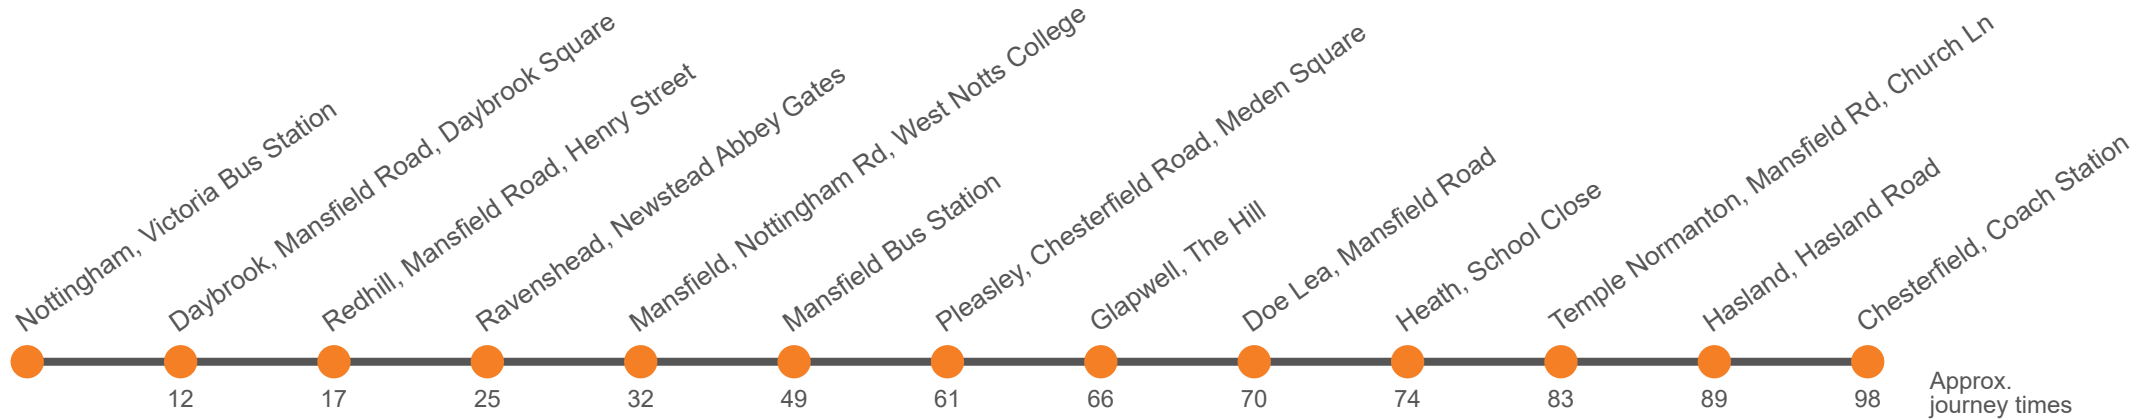

Sunday (continued)

Mansfield, Bus Station, Bay A	...	...	...	...
Victoria Bus Station, York Street	1915	2015	2115	2215
Daybrook, Square	1926	2026	2126	2226
Redhill, Henry Street	1930	2030	2130	2230
Newstead Abbey Gates	1940	2040	2140	2240
West Notts College	1947	2047	2147	2247
Mansfield, Bus Station, Bay D		2055	2155	2255
Mansfield, Bus Station, Bay L <i>arr</i>	1955	...	...	...
Mansfield, Bus Station, Bay L <i>dep</i>	2000	...	...	...
Pleasley, Meden Square	2010	...	...	...
Glapwell, Young Vanish	2014	...	...	...
Doe Lea, Mansfield Road	2017	...	...	...
Heath, School Close	2021	...	...	...
Temple Normanton, Church Lane	2028	...	...	...
Hasland, Eastwood Park	2033	...	...	...
Chesterfield, Coach Station, Bay B	2040	...	...	...