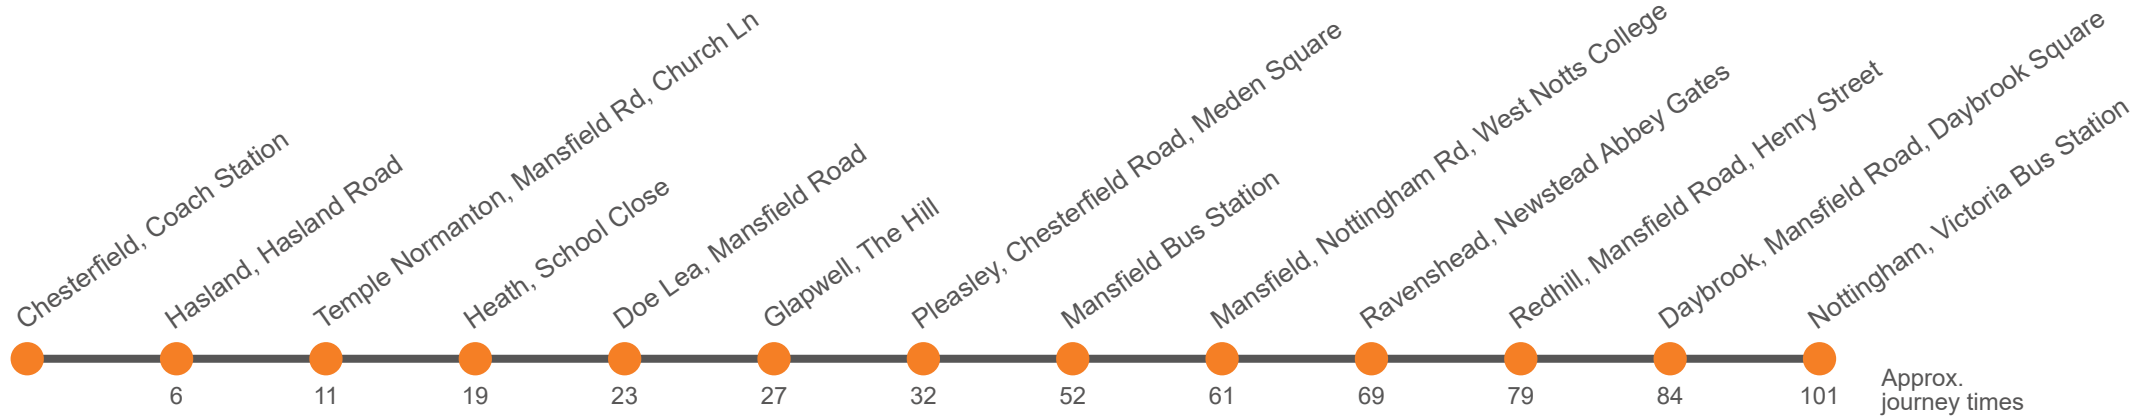

Sunday (continued)

Chesterfield, Coach Station, Bay B	1845	1945	2045
Hasland, Eastwood Park	1850	1950	2050
Temple Normanton, Church Lane	1855	1955	2055
Heath, School Close	1901	2001	2101
Doe Lea, Mansfield Road	1905	2005	2105
Glapwell, Young Vanish	1908	2008	2108
Pleasley, Meden Square	1912	2012	2112
Mansfield, Bus Station, Bay D <i>arr</i>	1925	2025	2125
Mansfield, Bus Station, Bay D <i>dep</i>	1930	2030	2130
West Notts College	1938	2038	2138
Newstead Abbey Gates	1945	2045	2145
Redhill, Henry Street	1955	2055	2155
Daybrook, Square	1959	2059	2159
Victoria Bus Station, York Street	2010	2110	2210