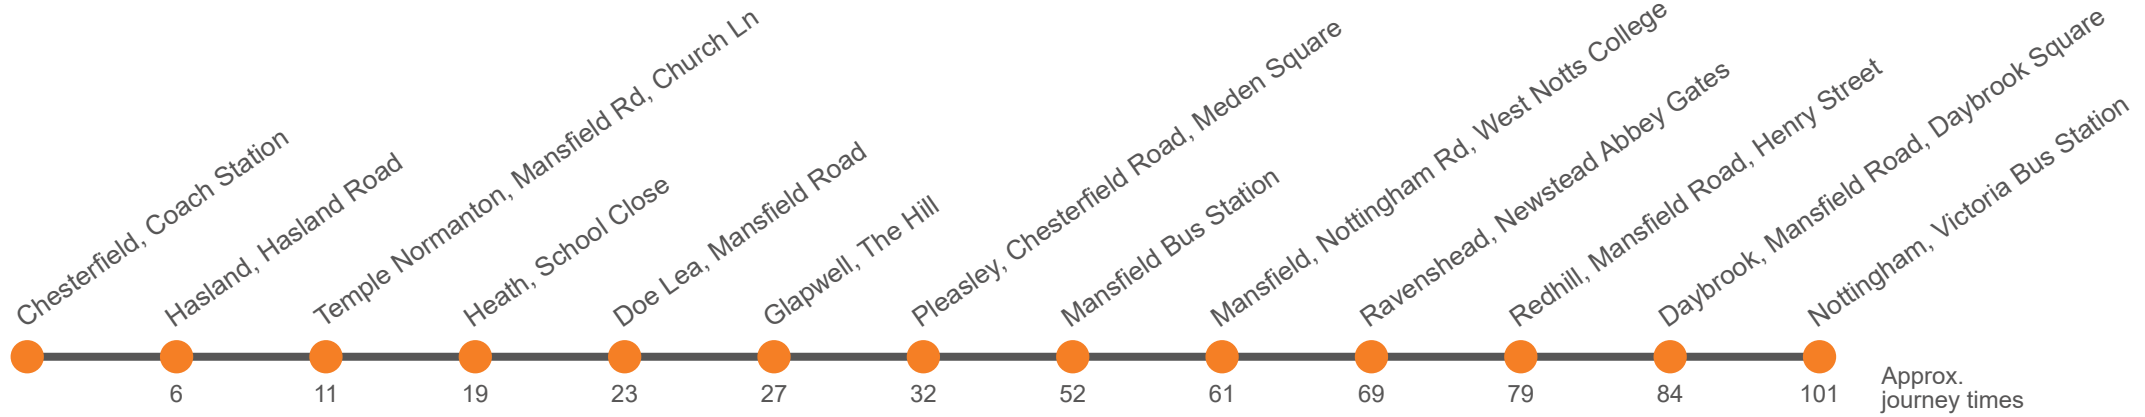

Monday to Friday

Chesterfield, Coach Station, Bay B	0655	...	0735	...	0805
Hasland, Eastwood Park	0702	...	0742	...	0812
Temple Normanton, Church Lane	0707	...	0747	...	0817
Heath, School Close	0715	...	0755	...	0825
Doe Lea, Mansfield Road	0555	0719	...	0759	...	0829
Glapwell, Young Vanish	0559	0724	...	0803	...	0833
Pleasley, Meden Square	0603	0729	...	0808	...	0838
Mansfield, Bus Station, Bay D <i>arr</i>	0616	0745	...	0825	...	0855
Mansfield, Bus Station, Bay D <i>dep</i>	0535	0605	0620	0635	0650	0705	0715	0730	0740	0750	0815	0830	0845	0900
West Notts College	0544	0614	0629	0644	0659	0714	0729	0739	0749	0759	0829	0839	0854	0909
Newstead Abbey Gates	0552	0622	0637	0652	0707	0722	0737	0747	0757	0809	0837	0847	0902	0917
Redhill, Henry Street	0602	0632	0647	0702	0717	0732	0747	0757	0807	0822	0847	0857	0912	0927
Daybrook, Square	0607	0637	0652	0707	0722	0737	0752	0802	0812	0827	0852	0902	0917	0932
Victoria Bus Station, York Street	0615	0645	0700	0715	0730	0750	0805	0820	0830	0845	0905	0920	0930	0950

Sunday (continued)

Mansfield, Bus Station, Bay A
Victoria Bus Station, York Street	1915	2015	2115	2215
Daybrook, Square	1926	2026	2126	2226
Redhill, Henry Street	1930	2030	2130	2230
Newstead Abbey Gates	1940	2040	2140	2240
West Notts College	1947	2047	2147	2247
Mansfield, Bus Station, Bay D		2055	2155	2255
Mansfield, Bus Station, Bay L <i>arr</i>	1955
Mansfield, Bus Station, Bay L <i>dep</i>	2000
Pleasley, Meden Square	2010
Glapwell, Young Vanish	2014
Doe Lea, Mansfield Road	2017
Heath, School Close	2021
Temple Normanton, Church Lane	2028
Hasland, Eastwood Park	2033
Chesterfield, Coach Station, Bay B	2040