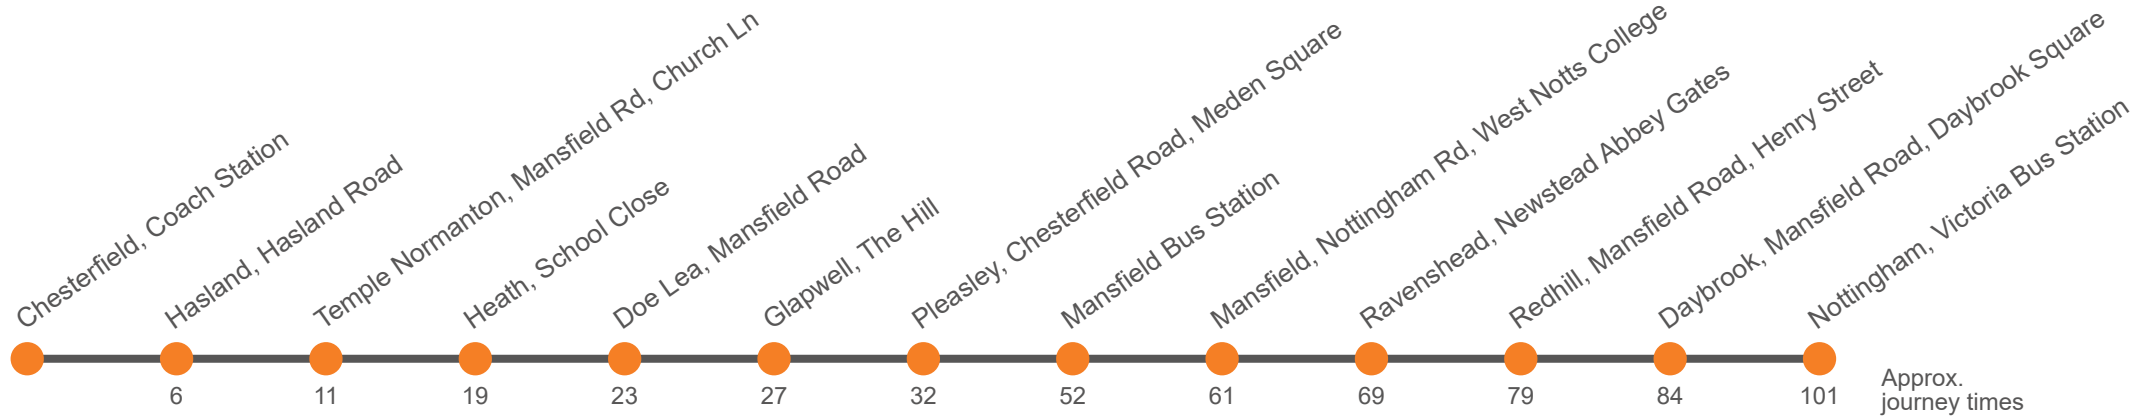

Monday to Friday (continued)

Chesterfield, Coach Station, Bay B	1835	1905	1935	2035	2135	...
Hasland, Eastwood Park	1842	1910	1940	2040	2140	...
Temple Normanton, Church Lane	1847	1915	1945	2045	2145	...
Heath, School Close	1855	1921	1951	2051	2151	...
Doe Lea, Mansfield Road	1859	1925	1955	2055	2155	...
Glapwell, Young Vanish	1903	1928	1958	2058	2158	...
Pleasley, Meden Square	1908	1932	2002	2102	2202	...
Mansfield, Bus Station, Bay D <i>arr</i>	1925	1945	2015	2115	2215	...
Mansfield, Bus Station, Bay D <i>dep</i>	1930	...	2020	2120	2220	2320
West Notts College	1939	...	2029	2129	2229	2329
Newstead Abbey Gates	1947	...	2037	2137	2237	2337
Redhill, Henry Street	1957	...	2047	2147	2247	2347
Daybrook, Square	2002	...	2052	2152	2252	2352
Victoria Bus Station, York Street	2020	...	2105	2205	2305	0005