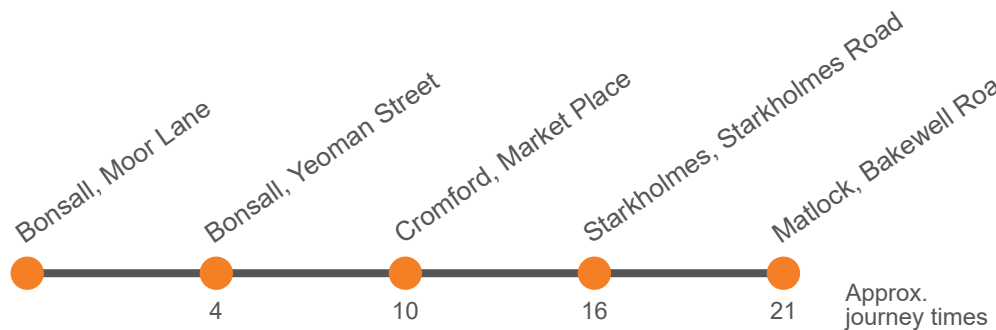

Bonsall to Matlock via Cromford and Starkholmes

Effective from: 07/08/2022

Stagecoach Yorkshire