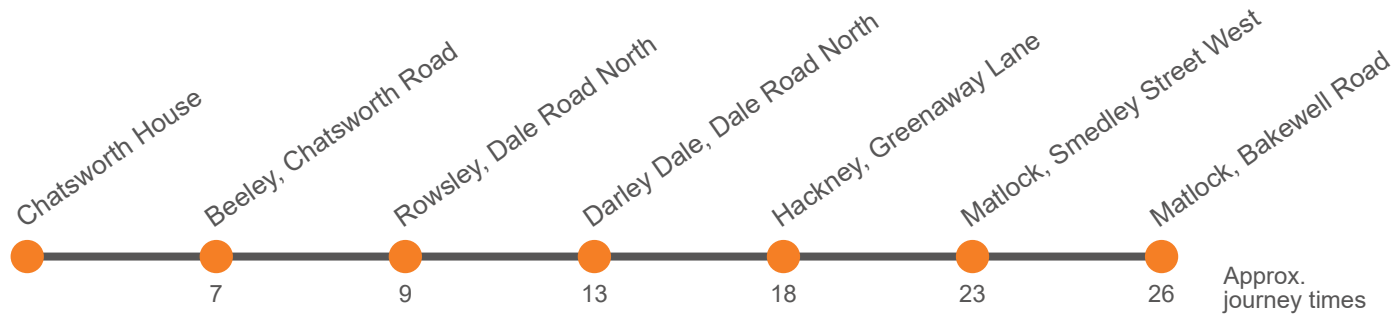

217

Chatsworth House to Matlock via Rowsley and Hackney

Effective from: 07/08/2022

Stagecoach Yorkshire

Monday to Friday

Chatsworth House	1004	1204	1504	1704
Beeley	1011	1211	1511	1711
Rowsley, Peak Village	1014	1214	1514	1713
Darley Dale, Broad Walk	1018	1218	1518	1717
Hackney, Primary School	1023	1223	1523	1722
Matlock, Smedley Street West	1028	1228	1528	1727
Matlock, Bakewell Rd, Stand B	1031	1231	1531	1730

217

Chatsworth House to Matlock via Rowsley and Hackney

Effective from: 07/08/2022

Stagecoach Yorkshire

Saturday

Chatsworth House	1004	1204	1504	1704
Beeley	1011	1211	1511	1711
Rowsley, Peak Village	1014	1214	1514	1714
Darley Dale, Broad Walk	1018	1218	1518	1718
Hackney, Primary School	1023	1223	1523	1722
Matlock, Smedley Street West	1028	1228	1528	1727
Matlock, Bakewell Rd, Stand B	1031	1231	1531	1730