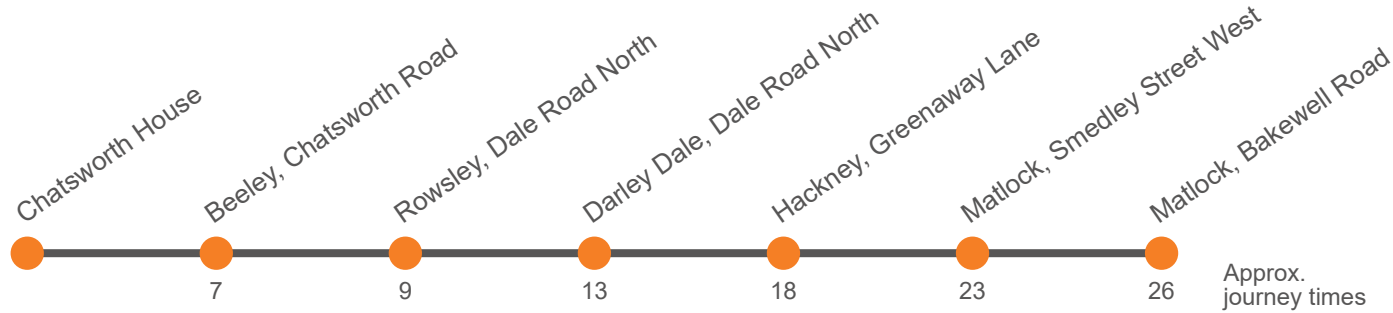

Saturday

Matlock, Bakewell Road, (Stand C)	0929	1129	1429	1629
Matlock, Smedley Street West	0931	1131	1431	1631
Darley Dale, Broad Walk	0941	1141	1441	1641
Rowsley, Chatsworth Road	0946	1146	1446	1645
Beeley	0948	1149	1449	1648
Chatsworth House	0955	1156	1456	1655

217

Chatsworth House to Matlock via Rowsley and Hackney

Effective from: 07/08/2022

Stagecoach Yorkshire

Monday to Friday

Chatsworth House	1004	1204	1504	1704
Beeley	1011	1211	1511	1711
Rowsley, Peak Village	1014	1214	1514	1713
Darley Dale, Broad Walk	1018	1218	1518	1717
Hackney, Primary School	1023	1223	1523	1722
Matlock, Smedley Street West	1028	1228	1528	1727
Matlock, Bakewell Rd, Stand B	1031	1231	1531	1730

217

Chatsworth House to Matlock via Rowsley and Hackney

Effective from: 07/08/2022

Stagecoach Yorkshire

Saturday

Chatsworth House	1004	1204	1504	1704
Beeley	1011	1211	1511	1711
Rowsley, Peak Village	1014	1214	1514	1714
Darley Dale, Broad Walk	1018	1218	1518	1718
Hackney, Primary School	1023	1223	1523	1722
Matlock, Smedley Street West	1028	1228	1528	1727
Matlock, Bakewell Rd, Stand B	1031	1231	1531	1730