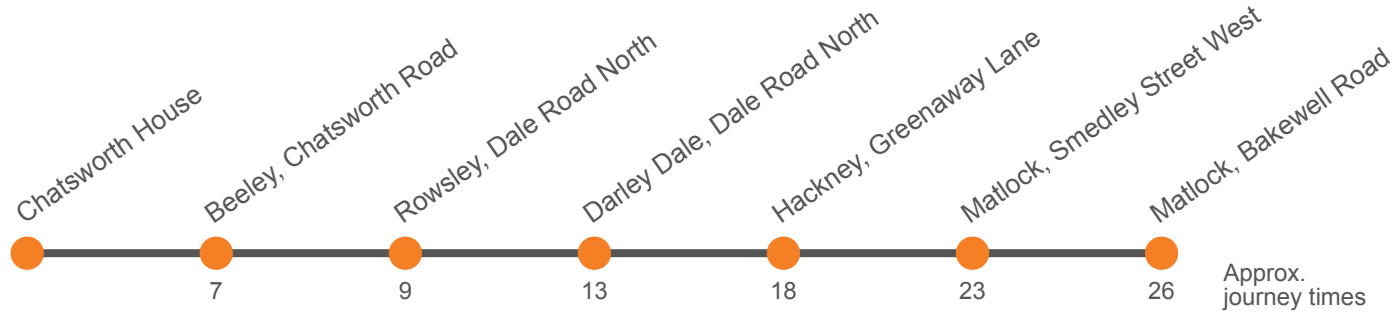

Saturday

Matlock, Bakewell Road, (Stand A)	0929	1129	1429	1629
Matlock, Smedley Street West	0931	1131	1431	1631
Darley Dale, Broad Walk	0941	1141	1441	1641
Rowsley, Chatsworth Road	0946	1146	1446	1645
Beeley	0948	1149	1449	1648
Chatsworth House	0955	1156	1456	1655

217

Chatsworth House to Matlock via Rowsley and Hackney

Effective from: 01/11/2021

Stagecoach Yorkshire

Monday to Friday

Chatsworth House	1004	1204	1504	1704
Beeley	1011	1211	1511	1711
Rowsley, Peak Village	1014	1214	1514	1713
Darley Dale, Broad Walk	1018	1218	1518	1717
Hackney, Primary School	1023	1223	1523	1722
Matlock, Smedley Street West	1028	1228	1528	1727
Matlock, Bakewell Rd, Stand B	1031	1231	1531	1730

217

Chatsworth House to Matlock via Rowsley and Hackney

Effective from: 01/11/2021

Stagecoach Yorkshire

Saturday

Chatsworth House	1004	1204	1504	1704
Beeley	1011	1211	1511	1711
Rowsley, Peak Village	1014	1214	1514	1714
Darley Dale, Broad Walk	1018	1218	1518	1718
Hackney, Primary School	1023	1223	1523	1722
Matlock, Smedley Street West	1028	1228	1528	1727
Matlock, Bakewell Rd, Stand B	1031	1231	1531	1730