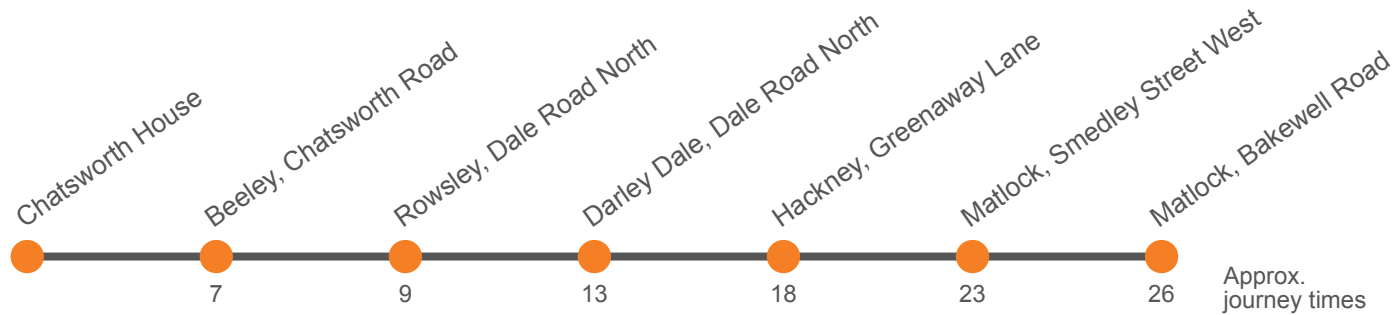

217

Chatsworth House to Matlock via Rowsley and Hackney

Effective from: 01/11/2021

Stagecoach Yorkshire

Monday to Friday

Chatsworth House	1004	1204	1504	1704
Beeley	1011	1211	1511	1711
Rowsley, Peak Village	1014	1214	1514	1713
Darley Dale, Broad Walk	1018	1218	1518	1717
Hackney, Primary School	1023	1223	1523	1722
Matlock, Smedley Street West	1028	1228	1528	1727
Matlock, Bakewell Rd, Stand B	1031	1231	1531	1730

217

Chatsworth House to Matlock via Rowsley and Hackney

Effective from: 01/11/2021

Stagecoach Yorkshire

Saturday

Chatsworth House	1004	1204	1504	1704
Beeley	1011	1211	1511	1711
Rowsley, Peak Village	1014	1214	1514	1714
Darley Dale, Broad Walk	1018	1218	1518	1718
Hackney, Primary School	1023	1223	1523	1722
Matlock, Smedley Street West	1028	1228	1528	1727
Matlock, Bakewell Rd, Stand B	1031	1231	1531	1730