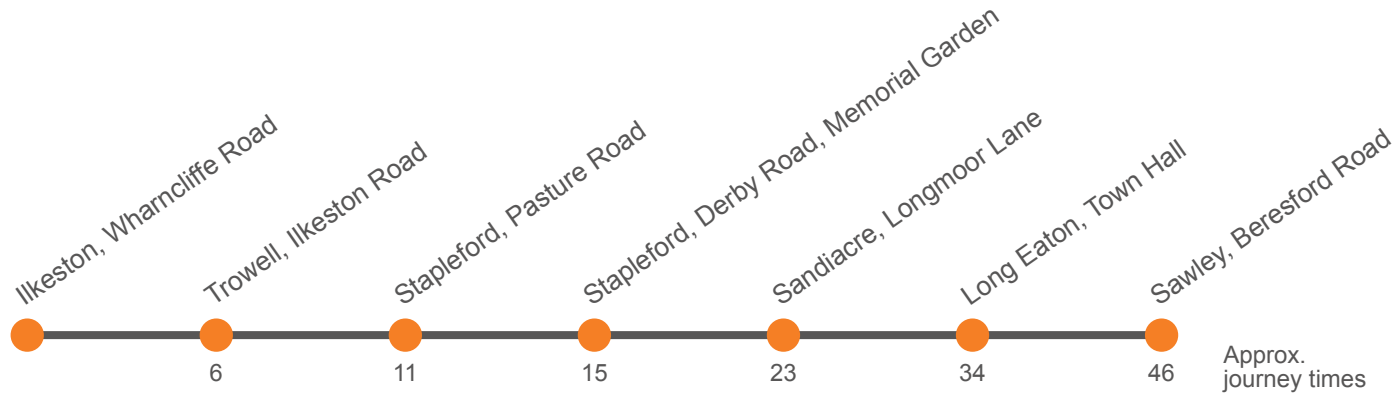

Saturday (continued)

Wharncliffe Road, Wharncliffe Road	1740	1800	1830	1900	1930	2000	2030	2100	2130	2200	2230	2300
Trowell, Ilkeston Road	1747	1807	1837	1906	1936	2006	2036	2106	2136	2206	2236	2306
Stapleford, Pasture Road	1752	1812	1842	1909	1939	2009	2039	2109	2139	2209	2239	2309
Stapleford, Memorial Garden	1756	1816	1846	1912	1942	2012	2042	2112	2142	2212	2242	2312
Sandiacre, Dorothy Avenue	1804	1824	1854	1916	1946	2016	2046	2116	2146	2216	2246	2316
Long Eaton, Town Hall	1815	1835	1905	1925	1955	2025	2055	2125	2155	2225	2255	2325
Sawley, Beresford Road End	1827	1847	...	1935	...	2035	...	2135	...	2235	...	2335
Arundel Avenue, Back Lane	1840	...	...	1945	...	2045	...	2145	...	2245	...	2345
Castle Donnington, Bus Station, Stand A	1846	...	...	1949	...	2049	...	2149	...	2249	...	2349
EM Airport, Cargo West	1852	...	...	1954	...	2054	...	2154	...	2254	...	2354
East Midlands Airport, Coach Park, Bay B	1856	...	...	1957	...	2057	...	2157	...	2257	...	2357