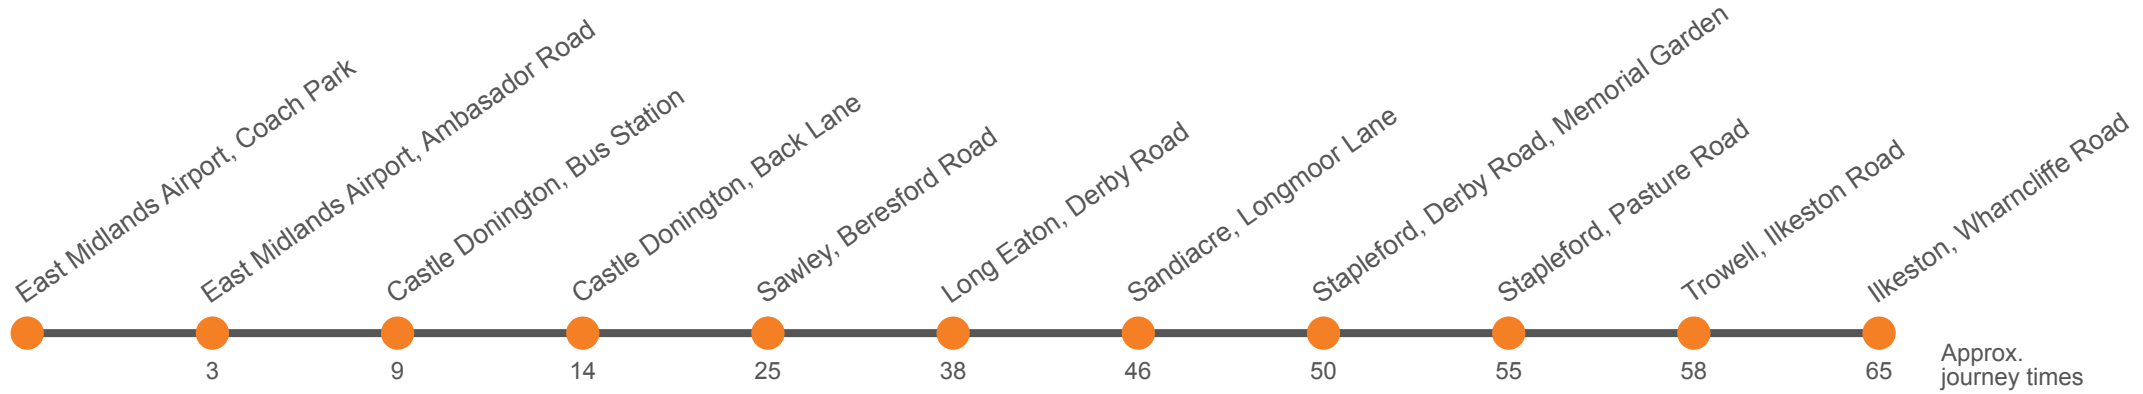

Saturday (continued)

East Midlands Airport, Coach Park, Bay B	1002	...	...	...	02	...	...	...	1702	...	...	...	1802		
EM Airport, Cargo West	1006	...	...	...	06	...	...	...	1706	...	...	...	1806		
Castle Donnington, Bus Station, Stand A	1012	...	...	...	12	...	...	...	1712	...	...	...	1812		
Castle Donington, Arundel Avenue	1018	...	...	...	18	...	...	...	1718	...	...	...	1818		
Sawley, Beresford Road End	1030	1045	Then at these mins past the hour	00	15	30	45	until	1700	1715	1730	1745	1800	1815	1830
Long Eaton, Town Hall	<i>arr</i> 1044	1059		14	29	44	59		1714	1729	1744	1759	1814	1829	1844
Long Eaton, Town Hall	<i>dep</i> 1049	1104		19	34	49	04		1719	1734	1749	1804	1819	1834	1849
Sandiacre, Dorothy Avenue	1057	1112		27	42	57	12		1727	1742	1757	1812	1827	1842	1857
Stapleford, Memorial Garden	1104	1119		34	49	04	19		1734	1749	1804	1819	1834	1849	1904
Stapleford, Pasture Road	1109	1124		39	54	09	24		1739	1754	1809	1824	1839	1854	1909
Trowell, Ilkeston Road	1113	1128		43	58	13	28		1743	1758	1813	1828	1843	1858	1913
Wharncliffe Road, Wharncliffe Road	1120	1135		50	05	20	35		1750	1805	1820	1835	1850	1905	1920