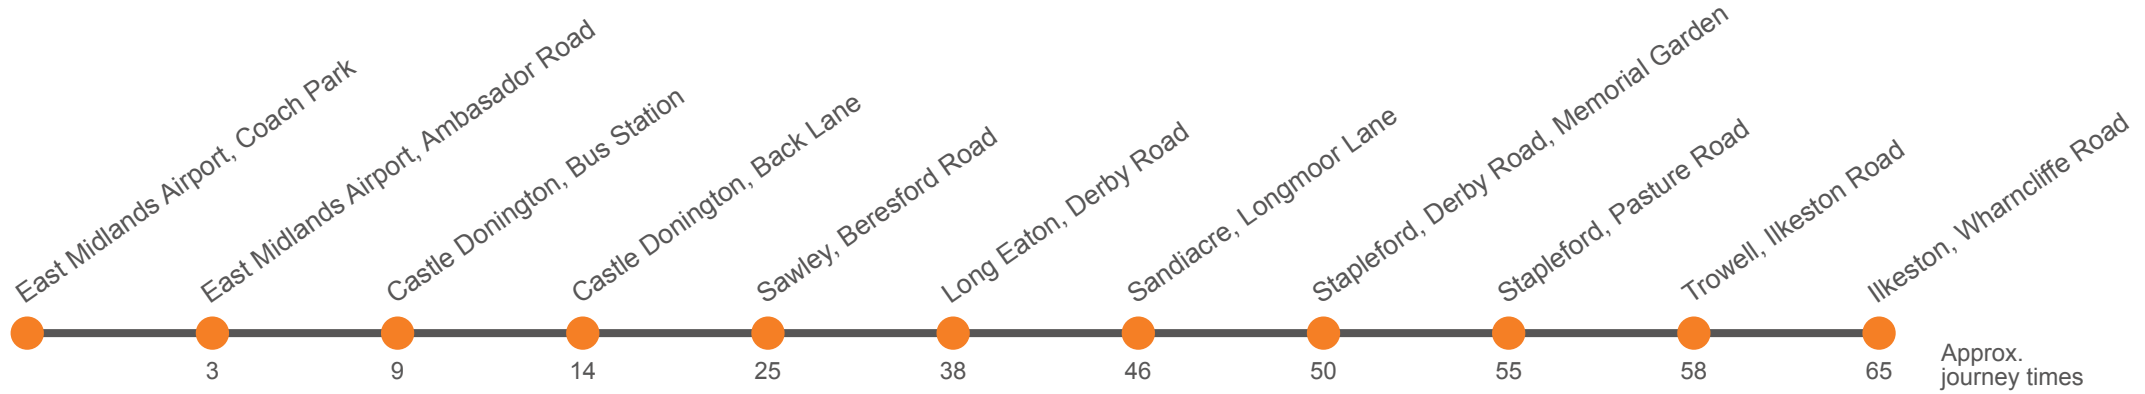

Saturday (continued)

Wharncliffe Road, Wharncliffe Road	1740	1800	1830	1900	1930	2000	2030	2100	2130	2200	2230	2300
Trowell, Ilkeston Road	1747	1807	1837	1906	1936	2006	2036	2106	2136	2206	2236	2306
Stapleford, Pasture Road	1752	1812	1842	1909	1939	2009	2039	2109	2139	2209	2239	2309
Stapleford, Memorial Garden	1756	1816	1846	1912	1942	2012	2042	2112	2142	2212	2242	2312
Sandiacre, Dorothy Avenue	1804	1824	1854	1916	1946	2016	2046	2116	2146	2216	2246	2316
Long Eaton, Town Hall	1815	1835	1905	1925	1955	2025	2055	2125	2155	2225	2255	2325
Sawley, Beresford Road End	1827	1847	...	1935	...	2035	...	2135	...	2235	...	2335
Arundel Avenue, Back Lane	1840	1945	...	2045	...	2145	...	2245	...	2345
Castle Donnington, Bus Station, Stand A	1846	1949	...	2049	...	2149	...	2249	...	2349
EM Airport, Cargo West	1852	1954	...	2054	...	2154	...	2254	...	2354
East Midlands Airport, Coach Park, Bay B	1856	1957	...	2057	...	2157	...	2257	...	2357

Monday to Friday (continued)

East Midlands Airport, Coach Park, Bay B	0902	02	1702	1802	...	
EM Airport, Cargo West	0906	06	1706	1806	...	
Castle Donnington, Bus Station, Stand A	0912	12	1712	1812	...	
Castle Donington, Arundel Avenue	0918	18	1718	1818	...	
Sawley, Beresford Road End	0930	0945	Then at these mins past the hour	00	15	30	45	1715	1730	1745	1800	1815	1830	1850
Long Eaton, Town Hall	<i>arr</i> 0944	0959		14	29	44	59	1729	1744	1759	1814	1829	1844	1900
Long Eaton, Town Hall	<i>dep</i> 0949	1004	until	19	34	49	04	1734	1749	1804	1819	1834	1849	1900
Sandiacre, Dorothy Avenue	0957	1012		27	42	57	12	1742	1757	1812	1827	1842	1857	1908
Stapleford, Memorial Garden	1004	1019	34	49	04	19	1749	1804	1819	1834	1849	1904	1911	
Stapleford, Pasture Road	1009	1024	39	54	09	24	1754	1809	1824	1839	1854	1909	1915	
Trowell, Ilkeston Road	1013	1028	43	58	13	28	1758	1813	1828	1843	1858	1913	1918	
Wharncliffe Road, Wharncliffe Road	1020	1035	50	05	20	35	1805	1820	1835	1850	1905	1920	1926	