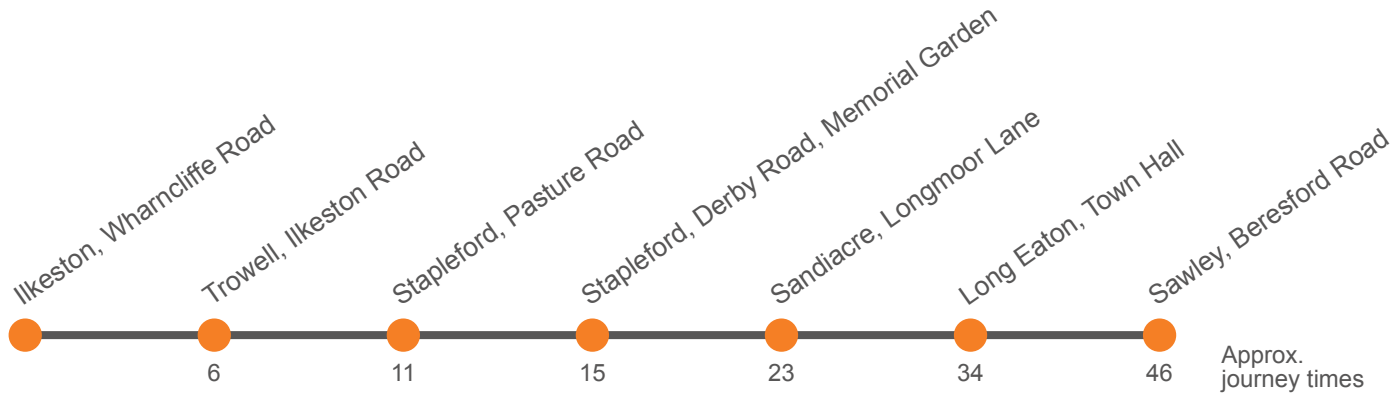

Saturday (continued)

Wharncliffe Road, Wharncliffe Road	0925	0940	0955		10	25	40	55		1610	1625	1640	1655	1710	1725
Trowell, Ilkeston Road	0932	0947	1002		17	32	47	02		1617	1632	1647	1702	1717	1732
Stapleford, Pasture Road	0937	0952	1007	Then at these mins	22	37	52	07	until	1622	1637	1652	1707	1722	1737
Stapleford, Memorial Garden	0941	0956	1011		26	41	56	11		1626	1641	1656	1711	1726	1741
Sandiacre, Dorothy Avenue	0949	1004	1019		34	49	04	19		1634	1649	1704	1719	1734	1749
Long Eaton, Town Hall	1000	1015	1030		45	00	15	30		1645	1700	1715	1730	1745	1800
Sawley, Beresford Road End	1012	1027	1042	past the hour	57	12	27	42		1657	1712	1727	1742	1757	1812
Arundel Avenue, Back Lane	...	1040	...		...	...	40	...	...	...	1740	...	...	...	
Castle Donnington, Bus Station, Stand A	...	1046	...		...	...	46	...	...	...	1746	...	...	...	
EM Airport, Cargo West	...	1052	...		...	...	52	...	...	...	1752	...	...	...	
East Midlands Airport, Coach Park, Bay B	...	1056	...		...	...	56	...		...	...	1756	...	...	...