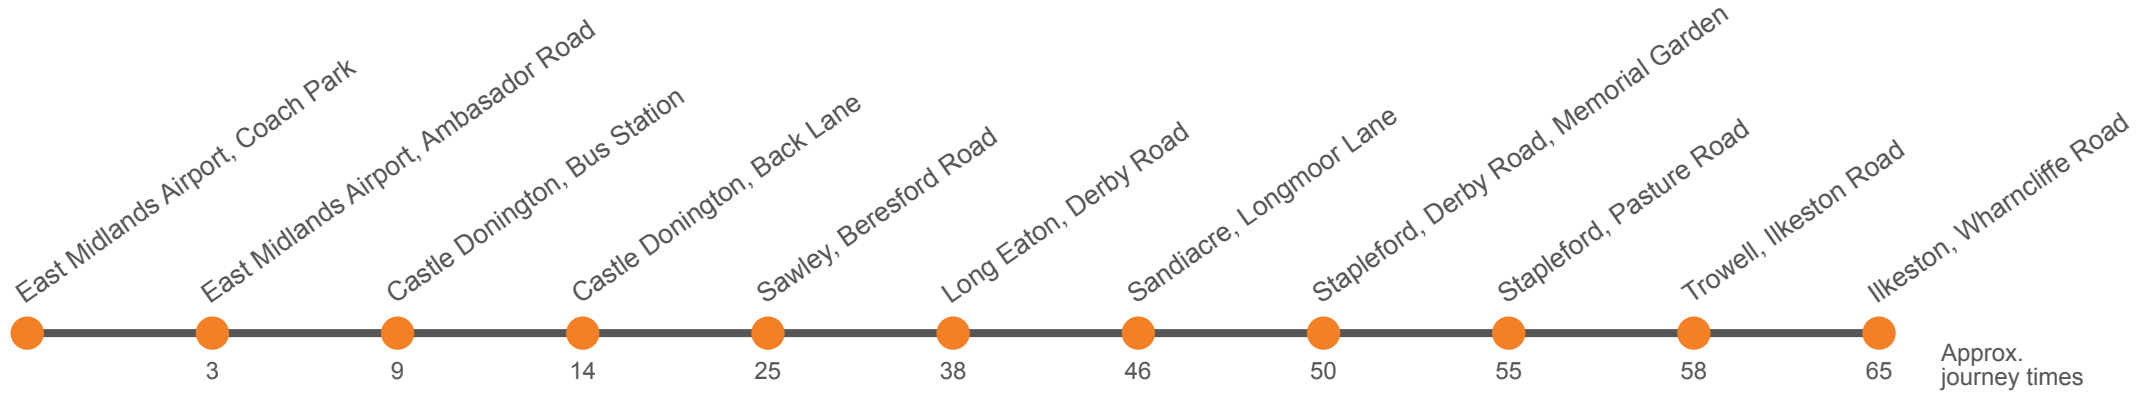

Monday to Friday

East Midlands Airport, Coach Park, Bay B	0507	...	0602	...	...	0702	...	...	...	0802	...	...	...
EM Airport, Cargo West	0511	...	0606	...	...	0706	...	...	...	0806	...	...	...
Castle Donnington, Bus Station, Stand A	0517	...	0612	...	...	0712	...	...	...	0812	...	...	...
Castle Donnington, Arundel Avenue	0523	...	0618	...	...	0718	...	...	...	0818	...	...	...
Sawley, Beresford Road End	0535	0605	0630	0650	0705	0730	0745	0800	0815	0830	0845	0900	0915
Long Eaton, Town Hall	<i>arr</i> 0545	0615	0640	0704	0719	0744	0759	0814	0829	0844	0859	0914	0929
Long Eaton, Town Hall	<i>dep</i> 0545	0615	0640	0704	0719	0749	0804	0819	0834	0849	0904	0919	0934
Sandiacre, Dorothy Avenue	0552	0622	0647	0712	0727	0757	0812	0827	0842	0857	0912	0927	0942
Stapleford, Memorial Garden	0555	0625	0650	0719	0734	0804	0819	0834	0849	0904	0919	0934	0949
Stapleford, Pasture Road	0559	0629	0654	0724	0739	0809	0824	0839	0854	0909	0924	0939	0954
Trowell, Ilkeston Road	0602	0632	0657	0728	0743	0813	0828	0843	0858	0913	0928	0943	0958
Wharncliffe Road, Wharncliffe Road	0608	0638	0703	0735	0750	0820	0835	0850	0905	0920	0935	0950	1005