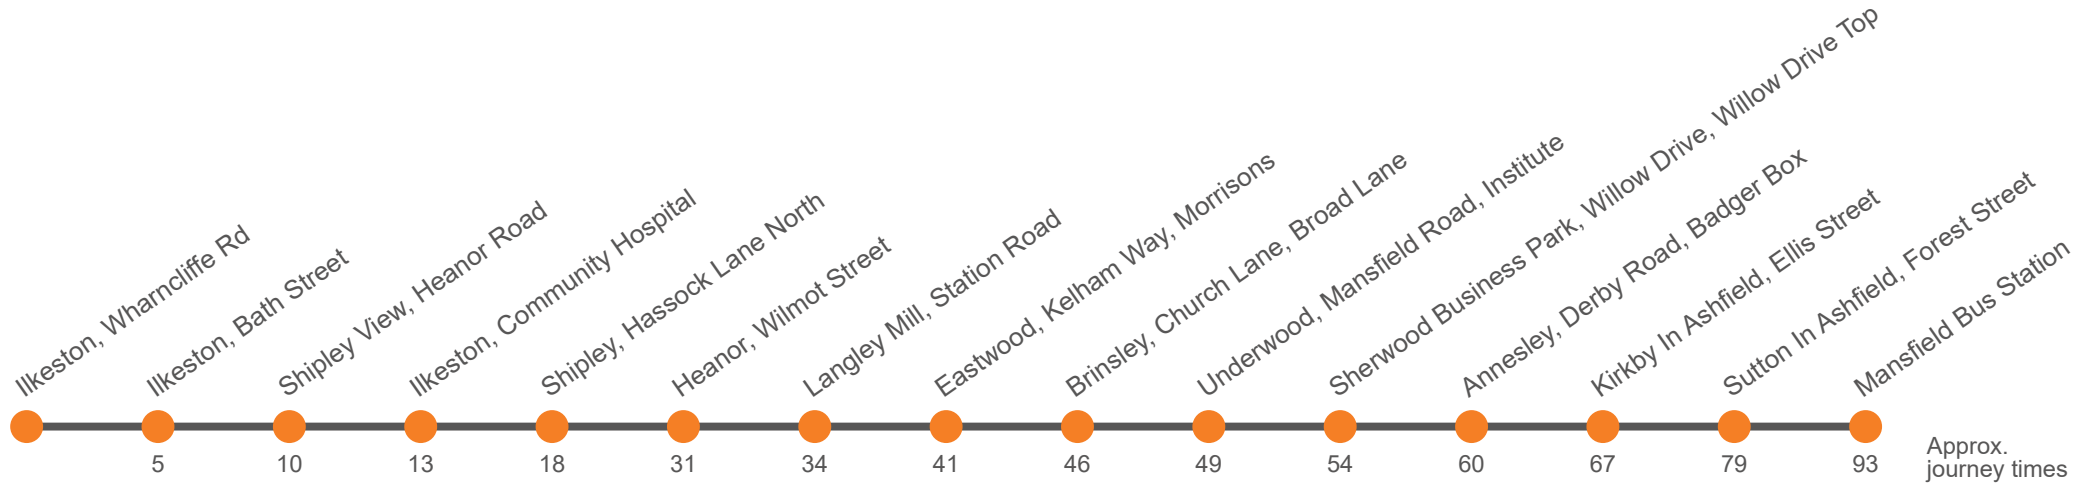

a Does not run on Fridays

b Only runs on Fridays

Monday to Friday (continued)

Ilkeston, Wharncliffe Road, Stop C	1754	1854
Ilkeston, Bath Street, Stop L	1759	1859
Shipleigh View, Heanor Road	1804	1904
Ilkeston, Community Hospital	1807	1907
Shipleigh	1812	1912
Marlpool, Buxton Avenue		
Heanor, Wilmot Street, Stop 4 <i>arr</i>	1818	1918
Heanor, Wilmot Street, Stop 4 <i>dep</i>	1825	1918
Langley Mill, Trentbarton Garage	1828	1921
Eastwood, Morrisons	1835	...
Broad Lane, Church Lane
Underwood, Institute
Willow Drive Top, Willow Drive
Annesley, Badger Box
Kirkby In Ashfield, Ellis Street
Sutton In Ashfield, Forest Street
Mansfield, Bus Station

a Does not run on Fridays

b Only runs on Fridays

Saturday

Mansfield, Bus Station	0632	32	1632	1732	1832
Sutton In Ashfield, Forest Street	0646	46	1646	1746	1846
Kirby, Pond Street	0658	58	1658	1758	1858
Annesley, Badger Box	0705	05	1705	1805	1905
Willow Drive Top, Willow Drive	0708	08	1708	1808	1908
Underwood, Institute	0715	15	1715	1815	1915
Brinsley, Church Lane	0718	18	1718	1818	1918
Eastwood, Derby Road (Morrison's)	0723	23	1723	1823	1923
Langley Mill, Trentbarton Garage	0532	0632	0729	29	1729	1829	1929
Heanor, Wilmot Street, Stop 5 <i>arr</i>	0536	0636	0733	33	1733	1833	1933
Heanor, Wilmot Street, Stop 5 <i>dep</i>	0536	0636	0736	36	1736	1836	...
Shipley	0542	0642	0742	42	1742	1842	...
Ilkeston, Community Hospital	0547	0647	0747	47	1747	1847	...
Shipley View, Heanor Road	0550	0650	0750	50	1750	1850	...
Ilkeston, Bath Street, Stop N	0553	0653	0753	53	1753	1853	...
Ilkeston, Wharncliffe Road	0556	0656	0756	56	1756	1856	...