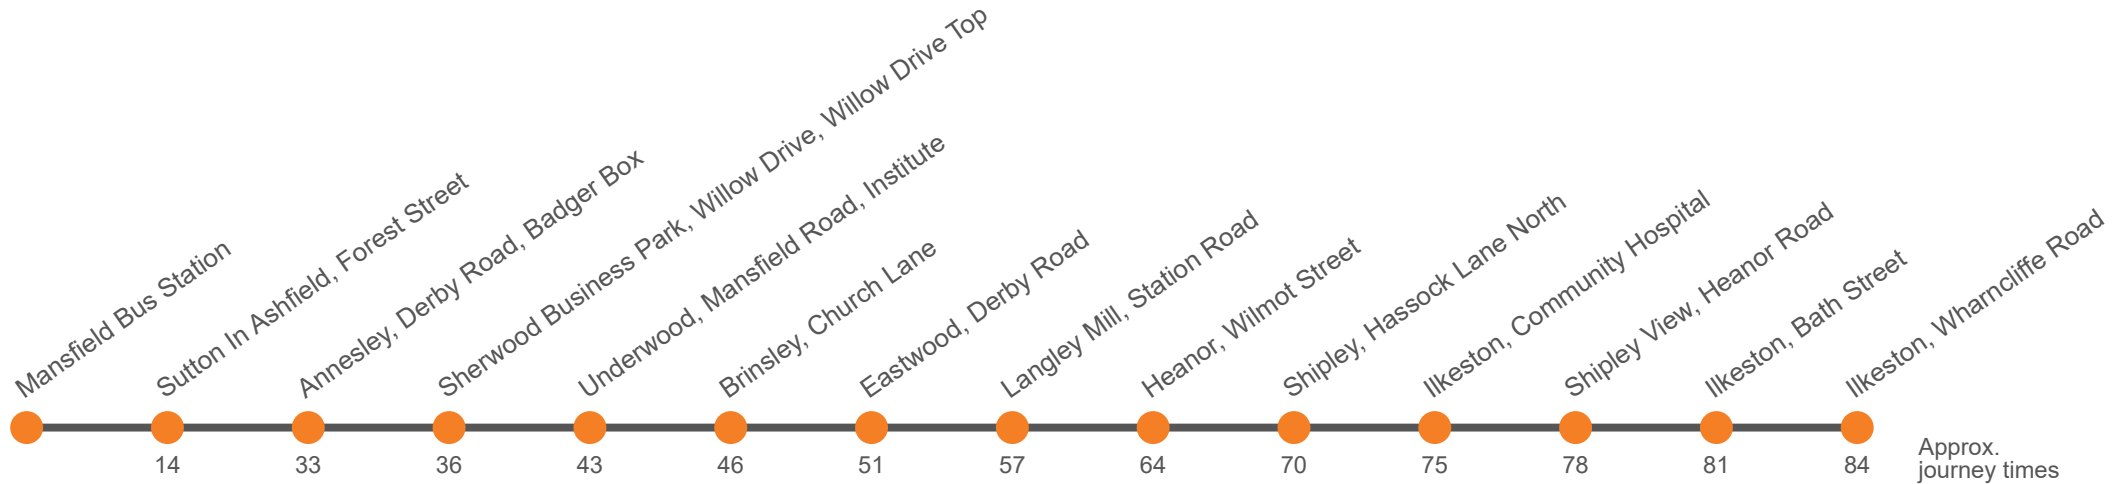

a Does not run on Fridays

b Only runs on Fridays

Saturday

Mansfield, Bus Station	0632	32	1632	1732	1832
Sutton In Ashfield, Forest Street	0646	46	1646	1746	1846
Kirby, Pond Street	0658	58	1658	1758	1858
Annesley, Badger Box	0705	05	1705	1805	1905
Willow Drive Top, Willow Drive	0708	08	1708	1808	1908
Underwood, Institute	0715	15	1715	1815	1915
Brinsley, Church Lane	0718	18	1718	1818	1918
Eastwood, Derby Road (Morrison's)	0723	23	1723	1823	1923
Langley Mill, Trentbarton Garage	0532	0632	0729	29	1729	1829	1929
Heanor, Wilmot Street, Stop 5 <i>arr</i>	0536	0636	0733	33	1733	1833	1933
Heanor, Wilmot Street, Stop 5 <i>dep</i>	0536	0636	0736	36	1736	1836	...
Shipley	0542	0642	0742	42	1742	1842	...
Ilkeston, Community Hospital	0547	0647	0747	47	1747	1847	...
Shipley View, Heanor Road	0550	0650	0750	50	1750	1850	...
Ilkeston, Bath Street, Stop N	0553	0653	0753	53	1753	1853	...
Ilkeston, Wharncliffe Road	0556	0656	0756	56	1756	1856	...