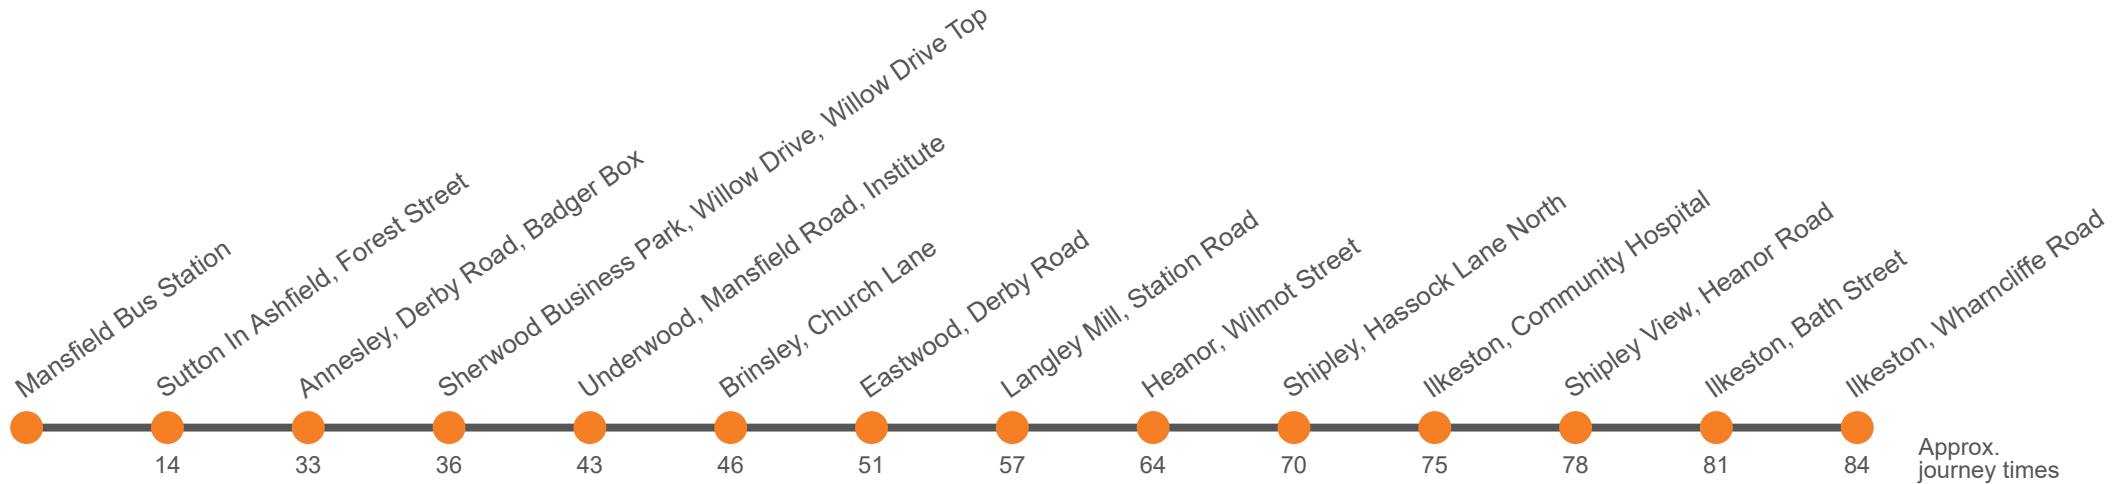

Monday to Friday

Codes					a	b						
Mansfield, Bus Station	...	...	0632	32	1332	1432	1432	1532	1642	1742	1842	
Sutton In Ashfield, Forest Street	...	...	0646	46	1346	1446	1446	1547	1657	1756	1856	
Kirby, Pond Street	...	...	0658	58	1358	1458	1458	1559	1709	1808	1908	
Annesley, Badger Box	...	...	0705	05	1405	1505	1505	1608	1718	1815	1915	
Willow Drive Top, Willow Drive	...	...	0708	08	1408	1508	1508	1611	1721	1818	1918	
Underwood, Institute	...	...	0715	15	1415	1515	1515	1618	1728	1825	1925	
Brinsley, Church Lane	...	...	0718	18	1418	1518	1518	1621	1731	1828	1928	
Eastwood, Derby Road (Morrisons)	...	...	0723	23	1423	1523	1523	1626	1736	1833	1933	
Langley Mill, Trentbarton Garage	0532	0632	0729	29	1429	1529	1529	1632	1742	1839	1939	
Heanor, Wilmot Street, Stop 5 <i>arr</i>	0536	0636	0733	33	1433	1533	1533	1636	1746	1843	1943	
Heanor, Wilmot Street, Stop 5 <i>dep</i>	0536	0636	0736	36	1436	1536	1536	1636	1746	1846	...	
Shiptley	0542	0642	0742	42	1442	1542	1542	1642	1752	1852	...	
Ilkeston, Community Hospital	0547	0647	0747	47	1447	1547	1547	1647	1757	1857	...	
Shiptley View, Heanor Road	0550	0650	0750	50	1450	1550	1550	1650	1800	1900	...	
Ilkeston, Bath Street, Stop N	0553	0653	0753	53	1453	1553	1553	1653	1803	1903	...	
Ilkeston, Wharncliffe Road	0556	0656	0756	56	1456	1556	1556	1656	1806	1906	...	

a Does not run on Fridays

b Only runs on Fridays