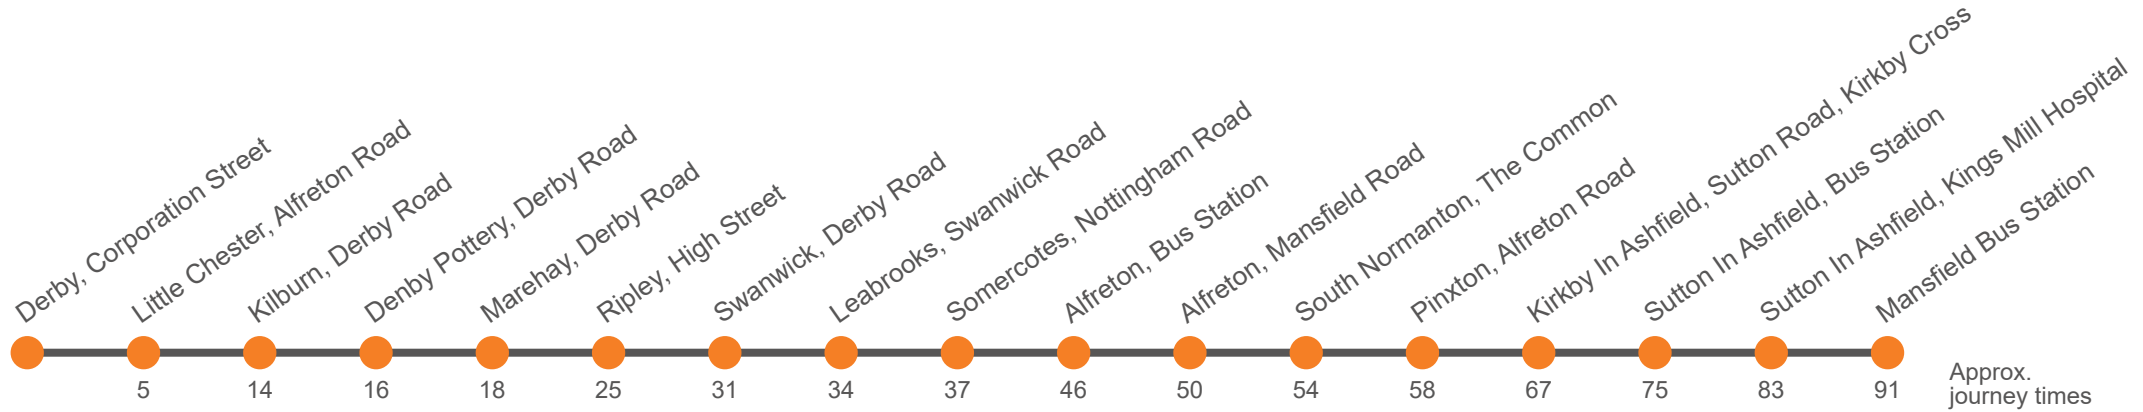

9.3

Derby - Ripley - Alfreton - Sutton - Mansfield via Derby - Ripley - Alfreton - Sutton - Mansfield

Effective from: 28/10/2024

Trent Barton

Monday to Friday (continued)

Derby, Corporation Street, Stop C3	1040		10 40		1240	1310	1340	1405	1440	1505	1530	1600
Little Chester, Alfreton Road/Pektron	1045		15 45		1245	1315	1345	1410	1445	1510	1536	1607
Kilburn, Toll Bar	1054		24 54		1254	1324	1354	1419	1454	1519	1550	1621
Denby Pottery, Derby Road	1056		26 56		1256	1326	1356	1421	1456	1521	1552	1623
Upper Marehay Road, Derby Road	1058		28 58		1258	1328	1358	1423	1458	1523	1554	1625
Ripley, Market Place	1105		35 05		1305	1335	1405	1430	1505	1530	1601	1632
Swanwick, Church	1110	Then at these mins past the hour	40 10	until	1310	1340	1410	1435	1510	1540	1606	1637
Leabrooks, Swanwick Road	1114		44 14		1314	1344	1414	1439	1514	1544	1610	1641
Somercotes, Royal Tiger	1117		47 17		1317	1347	1417	1442	1517	1547	1613	1644
Alfreton, High Street Coach Stop												
Alfreton, Bus Station Stand 2	1125		55 25		1325	1355	1425	1450	1525	1555	1626	1657
Alfreton Railway Station	1130		00 30		1330	1400	1430	1455	1530	1600	1631	1702
South Normanton, The Common opp Bryant Lane	1133		03 33		1333	1403	1433	1458	1533	1603	1634	1708
Pinxton, West End	1137		07 37		1337	1407	1437	1502	1537	1607	1638	1712
Kirkby Cross, Sutton Road	1146		16 46		1346	1416	1446	1511	1546	1616	1649	1723
Sutton In Ashfield, Bus Station, Bay F	1155		25 55		1355	1425	1455	1525	1555	1625	1702	1736
Sutton In Ashfield, Kings Mill Hospital	1202		32 02		1402	1432	1502	1532	1602	1632	1712	1746
Mansfield, Bus Station, Bay J	1210		40 10		1410	1440	1510	1540	1610	1640	1720	1754