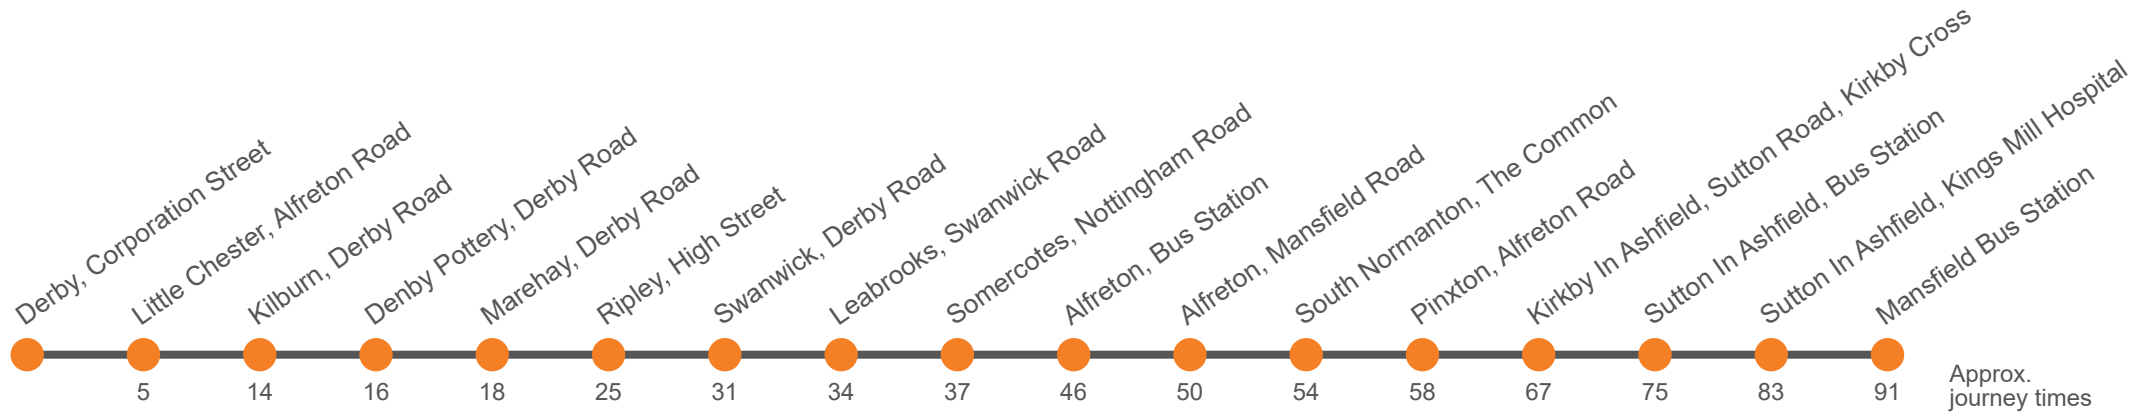

9.3

Derby - Ripley - Alfreton - Sutton - Mansfield via Derby - Ripley - Alfreton - Sutton - Mansfield

Effective from: 28/10/2024

Trent Barton

Saturday

Derby, Corporation Street, Stop C3	...	...	...	...	...	...	...	...	0840	0910	0940	1010
Little Chester, Alfreton Road/Pektron	...	...	...	...	...	...	...	...	0845	0915	0945	1015
Kilburn, Toll Bar	...	...	...	...	...	...	...	...	0854	0924	0954	1024
Derby Pottery, Derby Road	...	...	...	...	...	...	...	...	0856	0926	0956	1026
Upper Marehay Road, Derby Road	...	...	...	...	...	...	...	...	0858	0928	0958	1028
Ripley, Market Place	...	...	...	...	0705	0735	0805	0830	0905	0935	1005	1035
Swanwick, Church	...	...	...	...	0710	0740	0810	0835	0910	0940	1010	1040
Leabrooks, Swanwick Road	...	...	...	...	0714	0744	0814	0839	0914	0944	1014	1044
Somercotes, Royal Tiger	...	...	...	...	0717	0747	0817	0842	0917	0947	1017	1047
Alfreton, High Street Coach Stop	...	...	...	...	0722	0752^a	0822^a	0850^a				
Alfreton, Bus Station Stand 2	0525	0555	...	0655	0725	0755	0825	0855	0925	0955	1025	1055
Alfreton Railway Station	0529	0559	...	0659	0729	0800	0830	0900	0930	1000	1030	1100
South Normanton, The Common opp Bryant Lane	0532	0602	...	0702	0732	0803	0833	0903	0933	1003	1033	1103
Pinxton, West End	0536	0606	0636	0706	0736	0807	0837	0907	0937	1007	1037	1107
Kirkby Cross, Sutton Road	0544	0614	0644	0714	0744	0816	0846	0916	0946	1016	1046	1116
Sutton In Ashfield, Bus Station, Bay F	0550	0620	0650	0720	0750	0825	0855	0925	0955	1025	1055	1125
Sutton In Ashfield, Kings Mill Hospital	0556	0626	0656	0726	0756	0832	0902	0932	1002	1032	1102	1132
Mansfield, Bus Station, Bay J	0603	0633	0703	0733	0803	0840	0910	0940	1010	1040	1110	1140

^a Set-down only