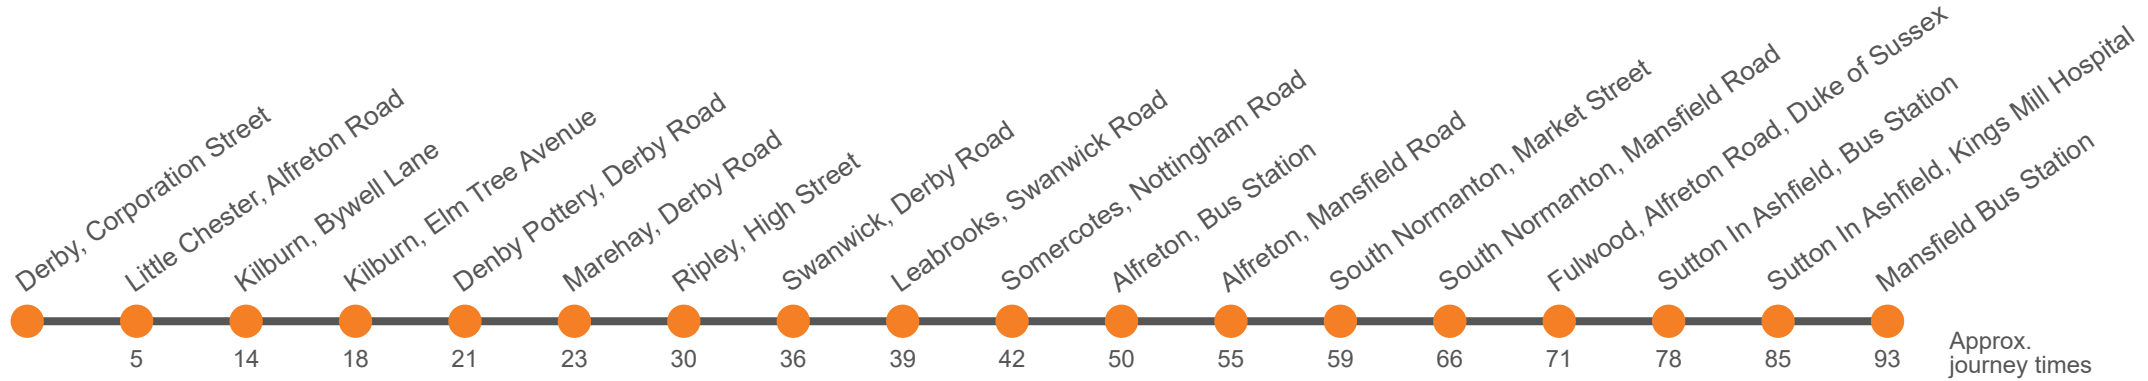

Codes	b	a	b	b
Derby, Corporation Street, Stop C3	2030	2130	2230	2330
Little Chester, Alfreton Road/Pektron	2035	2135	2235	2335
Kilburn, Toll Bar	2044	2144	2244	2344
Windmill Avenue north end, Elm Tree Avenue	2048	2148	2248	2348
Kilburn, Toll Bar				0244
Denby Pottery, Derby Road	2051	2151	2251	2351
Upper Marehay Road, Derby Road	2053	2153	2253	2353
Ripley, Market Place	2100	2200	2300	0000
Swanwick, Church	2105	2205	2305	0005
Leabrooks, Swanwick Road	2109	2209	2309	0009
Somercotes, Royal Tiger	2112	2212	2312	0012
Alfreton, High Street Coach Stop	2118	2218	2318	0018
Alfreton, Bus Station Stand 2	2120	2220	2320	0020 ^c
Alfreton Railway Station	2124	2224	2324	0024 ^c
South Normanton, Market Street Junction	2127	2227	2327	0027
East Midlands Designer Outlet	2135	2235		...
Duke Of Sussex	2139	2239	2335	...
Sutton In Ashfield, Bus Station, Bay F	2145	2245	2340 ^c	...
Sutton In Ashfield, Kings Mill Hospital	2151	2251	2346 ^c	...
Mansfield, Bus Station, Bay J	2158	2258	2353	...

- a Does not run on Fridays
- b Only runs on Fridays
- c Set-down only

9.1

Derby - Ripley - Alfreton - Sutton - Mansfield via Derby - Ripley - Alfreton - Sutton - Mansfield

Effective from: 28/10/2024

Trent Barton