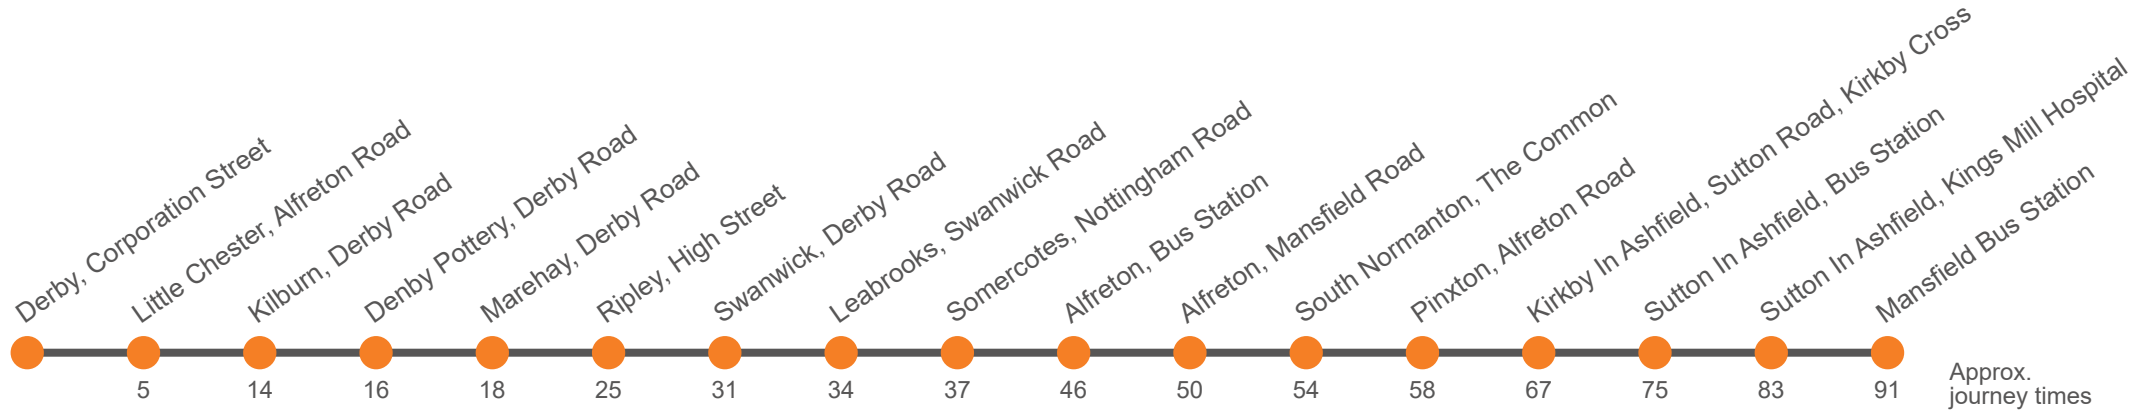

9.3

Derby - Ripley - Alfreton - Sutton - Mansfield via Derby - Ripley - Alfreton - Sutton - Mansfield

Effective from: 28/10/2024

Trent Barton

Monday to Friday

Derby, Corporation Street, Stop C3	...	...	...	...	...	...	0725	0805	0840	0910	0940	1010
Little Chester, Alfreton Road/Pektron	...	...	...	...	...	...	0730	0810	0845	0915	0945	1015
Kilburn, Toll Bar	...	...	...	...	...	...	0739	0819	0854	0924	0954	1024
Denby Pottery, Derby Road	...	...	...	...	...	...	0741	0821	0856	0926	0956	1026
Upper Marehay Road, Derby Road	...	...	...	...	...	...	0743	0823	0858	0928	0958	1028
Ripley, Market Place	...	...	...	...	0700	0720	0750	0830	0905	0935	1005	1035
Swanwick, Church	...	...	...	...	0705	0725	0755	0835	0910	0940	1010	1040
Leabrooks, Swanwick Road	...	...	...	...	0709	0729	0759	0839	0914	0944	1014	1044
Somercotes, Royal Tiger	...	...	...	...	0712	0732	0802	0842	0917	0947	1017	1047
Alfreton, High Street Coach Stop	...	...	...	...	0717^a	0737^a	0813^a	0850^a				
Alfreton, Bus Station Stand 2	0525	0550	...	0650	0720	0740	0815	0855	0925	0955	1025	1055
Alfreton Railway Station	0530	0555	...	0655	0725	0745	0820	0900	0930	1000	1030	1100
South Normanton, The Common opp Bryant Lane	0533	0558	...	0658	0728	0748	0823	0903	0933	1003	1033	1103
Pinxton, West End	0537	0602	0627	0702	0732	0752	0827	0907	0937	1007	1037	1107
Kirkby Cross, Sutton Road	0546	0611	0636	0711	0741	0801	0836	0916	0946	1016	1046	1116
Sutton In Ashfield, Bus Station, Bay F	0555	0620	0645	0720	0750	0820	0848	0925	0955	1025	1055	1125
Sutton In Ashfield, Kings Mill Hospital	0602	0627	0652	0727	0757	0827	0857	0932	1002	1032	1102	1132
Mansfield, Bus Station, Bay J	0610	0635	0700	0735	0805	0840	0910	0940	1010	1040	1110	1140

^a Set-down only