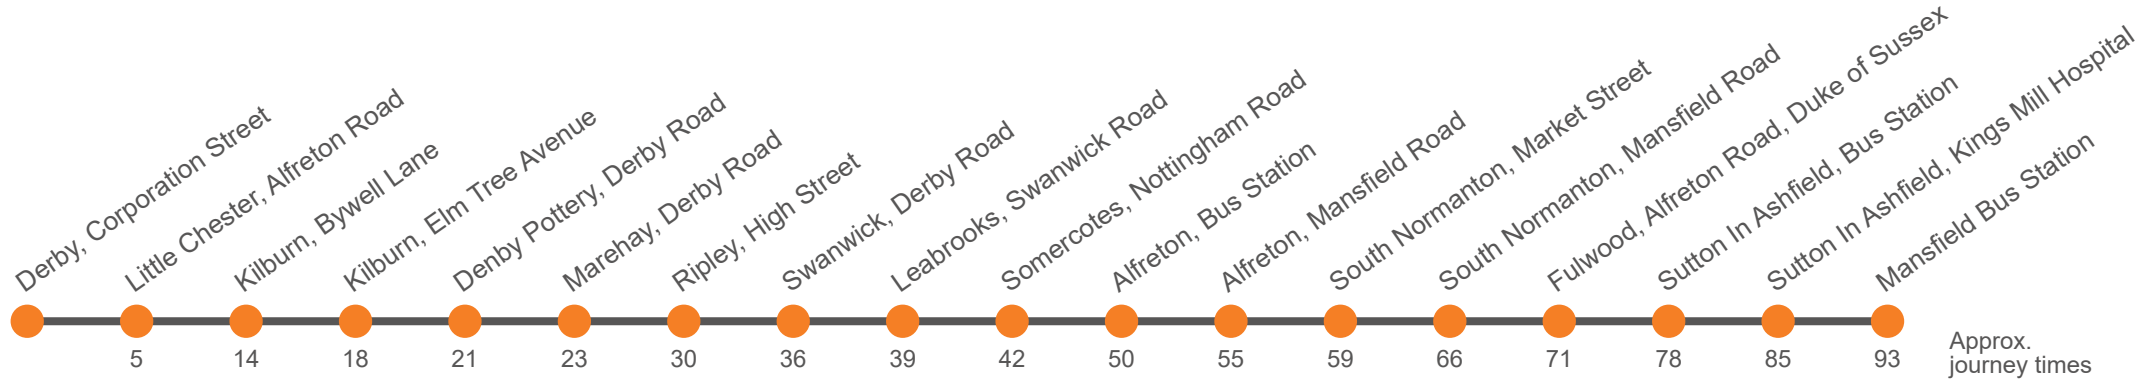

a Does not run on Fridays

b Only runs on Fridays

9.1

Derby - Ripley - Alfreton - Sutton - Mansfield via Derby - Ripley - Alfreton - Sutton - Mansfield

Effective from: 28/10/2024

Trent Barton

Monday to Friday (continued)

Codes	b	a	b	b
Derby, Corporation Street, Stop C3	2030	2130	2230	2330
Little Chester, Alfreton Road/Pektron	2035	2135	2235	2335
Kilburn, Toll Bar	2044	2144	2244	2344
Windmill Avenue north end, Elm Tree Avenue	2048	2148	2248	2348
Kilburn, Toll Bar				0244
Denby Pottery, Derby Road	2051	2151	2251	2351
Upper Marehay Road, Derby Road	2053	2153	2253	2353
Ripley, Market Place	2100	2200	2300	0000
Swanwick, Church	2105	2205	2305	0005
Leabrooks, Swanwick Road	2109	2209	2309	0009
Somercotes, Royal Tiger	2112	2212	2312	0012
Alfreton, High Street Coach Stop	2118	2218	2318	0018
Alfreton, Bus Station Stand 2	2120	2220	2320	0020 ^c
Alfreton Railway Station	2124	2224	2324	0024 ^c
South Normanton, Market Street Junction	2127	2227	2327	0027
East Midlands Designer Outlet	2135	2235		...
Duke Of Sussex	2139	2239	2335	...
Sutton In Ashfield, Bus Station, Bay F	2145	2245	2340 ^c	...
Sutton In Ashfield, Kings Mill Hospital	2151	2251	2346 ^c	...
Mansfield, Bus Station, Bay J	2158	2258	2353	...