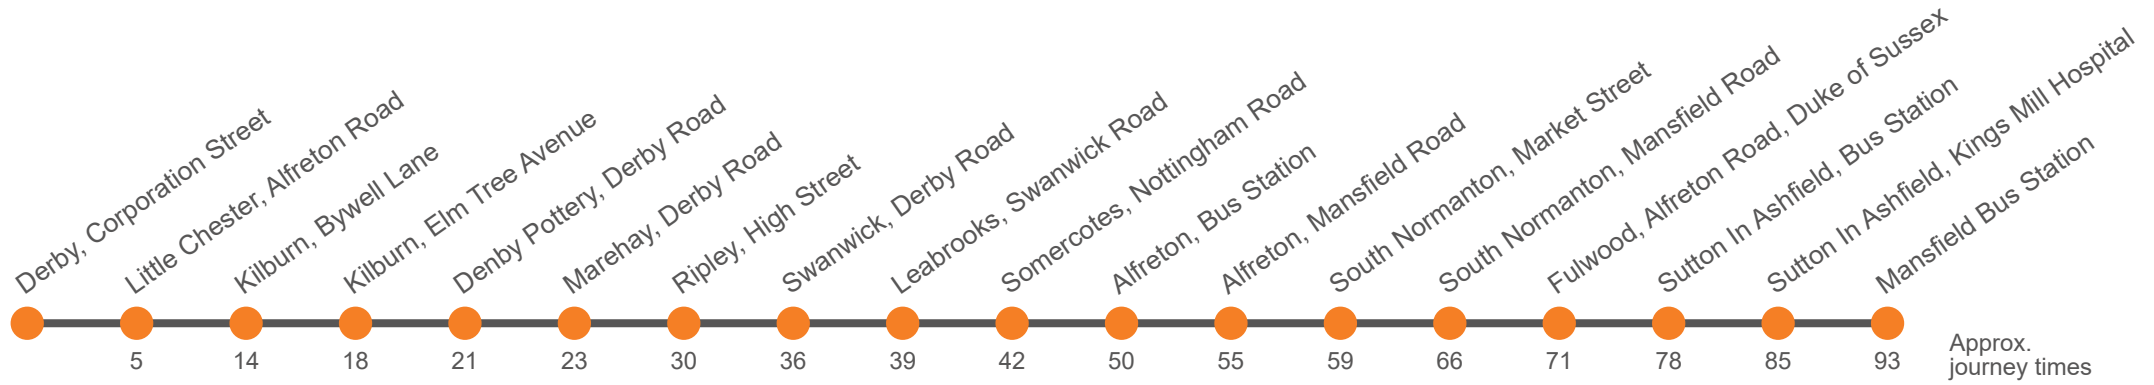

Then at these mins past the hour

until

9.1

Derby - Ripley - Alfreton - Sutton - Mansfield via Derby - Ripley - Alfreton - Sutton - Mansfield

Effective from: 28/10/2024

Trent Barton

Monday to Friday (continued)