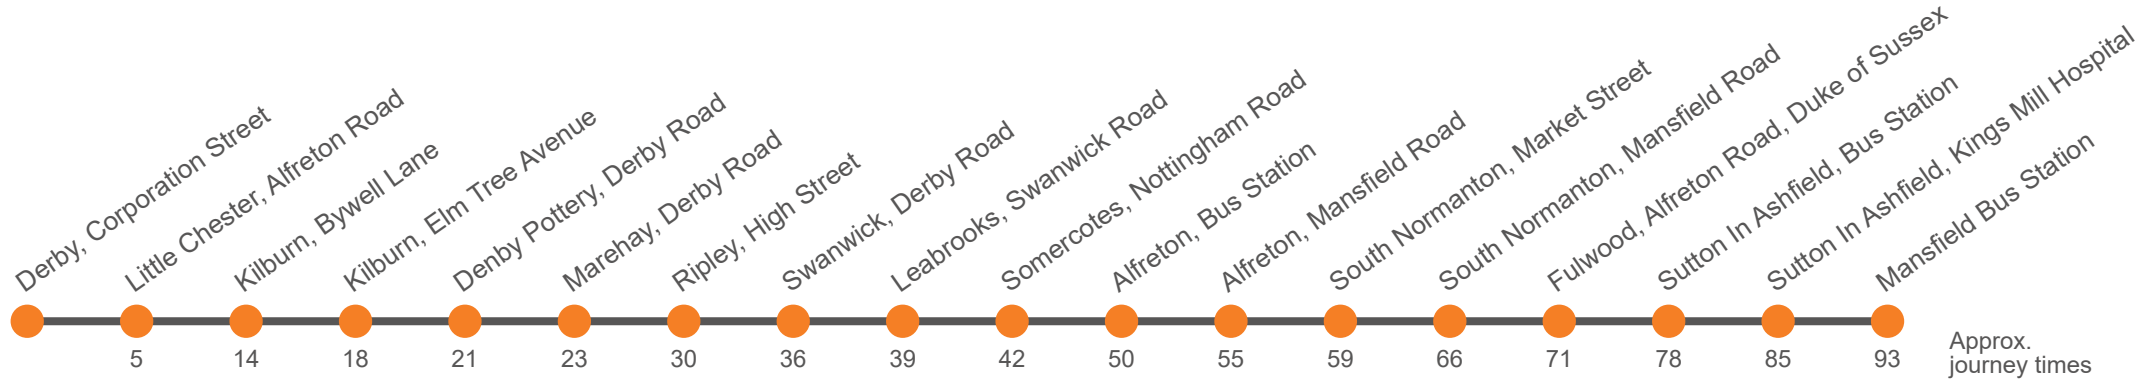

^c Set-down only

9.1

Derby - Ripley - Alfreton - Sutton - Mansfield via Derby - Ripley - Alfreton - Sutton - Mansfield

Effective from: 28/10/2024

Trent Barton

Saturday (continued)

Derby, Corporation Street, Stop C3	1650	1720	1755	1825	1845	1930	2030	2130	2230	2330	0100	0230
Little Chester, Alfreton Road/Pektron	1655	1725	1800	1830	1850	1935	2035	2135	2235	2335	0105	0235
Kilburn, Toll Bar	1704	1734	1809	1839	1859	1944	2044	2144	2244	2344	0114	
Windmill Avenue north end, Elm Tree Avenue	1708	1738	1813	1843	1903	1948	2048	2148	2248	2348	0118	
Kilburn, Toll Bar												0244
Denby Pottery, Derby Road	1711	1741	1816	1846	1906	1951	2051	2151	2251	2351	0121	0246
Upper Marehay Road, Derby Road	1713	1743	1818	1848	1908	1953	2053	2153	2253	2353	0123	0248
Ripley, Market Place	1720	1750	1825	1855	1915	2000	2100	2200	2300	0000	0130	0255
Swanwick, Church	1725	1755	1830	1900	1920	2005	2105	2205	2305	0005	0135	0300
Leabrooks, Swanwick Road	1729	1759	1834	1904	1924	2009	2109	2209	2309	0009	0139	0304
Somercotes, Royal Tiger	1732	1802	1837	1907	1927	2012	2112	2212	2312	0012	0142	0307
Alfreton, High Street Coach Stop			1845	1913 ^c	1933	2018 ^c	2118 ^c	2218 ^c	2318 ^c	0018 ^c	0148 ^c	0313 ^c
Alfreton, Bus Station Stand 2	1740	1810	1850	1915	1935	2020	2120	2220	2320	0020	0150	0315
Alfreton Railway Station	1745	1815	1855	1919	1939	2024	2124	2224	2324	0319
South Normanton, Market Street Junction	1748	1818	1858	1922	1942	2027	2127	2227	2327	0322
East Midlands Designer Outlet	1756	1826	1906	1930	1950	2035	2135	2235	
Duke Of Sussex	1801	1831	1911	1934	1954	2039	2139	2239	2335
Sutton In Ashfield, Bus Station, Bay F	1808	1838	1918	1940	2000	2045	2145	2245	2340 ^c
Sutton In Ashfield, Kings Mill Hospital	1815	1844	1924	...	2006	2051	2151	2251	2346 ^c
Mansfield, Bus Station, Bay J	1823	1851	1931	...	2013	2058	2158	2258	2353