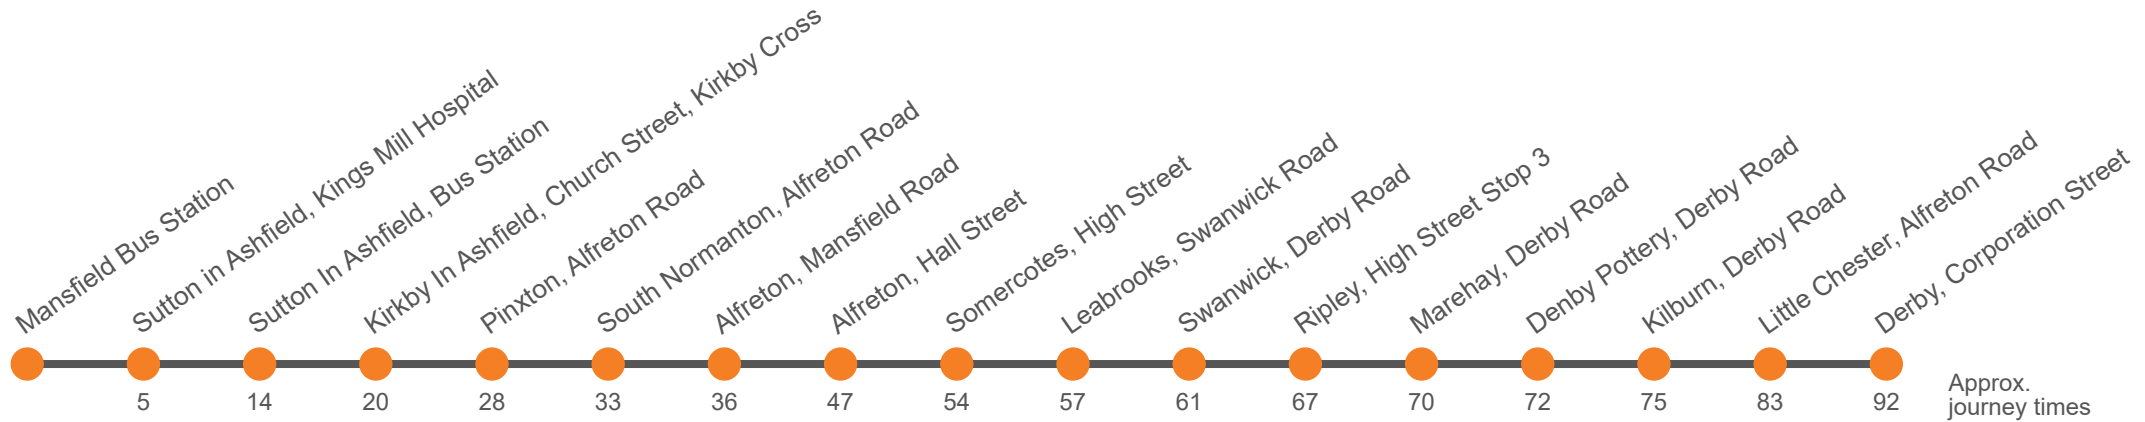

9.3

Mansfield - Sutton - Alfreton - Ripley - Derby via Mansfield - Sutton - Alfreton - Ripley - Derby

Effective from: 28/10/2024

Trent Barton

Monday to Friday

Mansfield, Bus Station, Bay J	...	0610	0640	0705	0740	0810	0845	0915	0945		15	45	1445	
Sutton In Ashfield, Kings Mill Hospital	...	0615	0645	0710	0745	0815	0850	0920	0950		20	50	1450	
Sutton In Ashford, Bus Station, Bay A	arr	...	0623	0653	0718	0753	0823	0858	0928	0958		28	58	1458
Sutton In Ashford, Bus Station, Bay A	dep	0605	0625	0653	0720	0755	0825	0900	0930	1000		30	00	1500
Kirkby In Ashfield, Church Street		0612	0632	0700	0727	0802	0832	0907	0937	1007		37	07	1507
Pinxton, West End		0620	0640	0708	0738	0815	0845	0915	0945	1015		45	15	1515
South Normanton, opp The Hawthorns		0625	0645	0712	0743	0820	0850	0920	0950	1020		50	20	1520
Alfreton, Railway Station		0628	0648	0715	0746	0823	0853	0923	0953	1023	Then at these mins past the hour	53	23	1523
Alfreton Bus Station Stand 3	arr	0633	0653	0720	0753	0835	0910	0930	1000	1030		00	30	1530
Alfreton Bus Station Stand 3	dep	0635	0655	0720	0753	0835	0910	0935	1005	1035		05	35	1535
Somercotes, Royal Tiger		0642	0702	0727	0800	0842	0917	0942	1012	1042		12	42	1542
Leabrooks, Swanwick Road		0645	0705	0730	0803	0845	0920	0945	1015	1045		15	45	1545
Swanwick, Church		0649	0709	0734	0807	0849	0924	0949	1019	1049		19	49	1549
Ripley, Market Place														
Ripley, High Street Stop 3		0655	0715	0740	0815	0855	0930	0955	1025	1055		25	55	1555
Upper Marehay Road, Derby Road		0658	0718	0743	0820	0858	0933	0958	1028	1058		28	58	1558
Denby Pottery, Derby Road		0700	0720	0745	0822	0900	0935	1000	1030	1100		30	00	1600
Kilburn, Toll Bar		0703	0723	0748	0825	0903	0938	1003	1033	1103		33	03	1603
Little Chester, Alfreton Road		0711	0736	0811	0848	0916	0946	1011	1041	1111		41	11	1611
Derby, Corporation Street, Stop C3		0720	0750	0825	0857	0925	0955	1020	1050	1120		50	20	1620