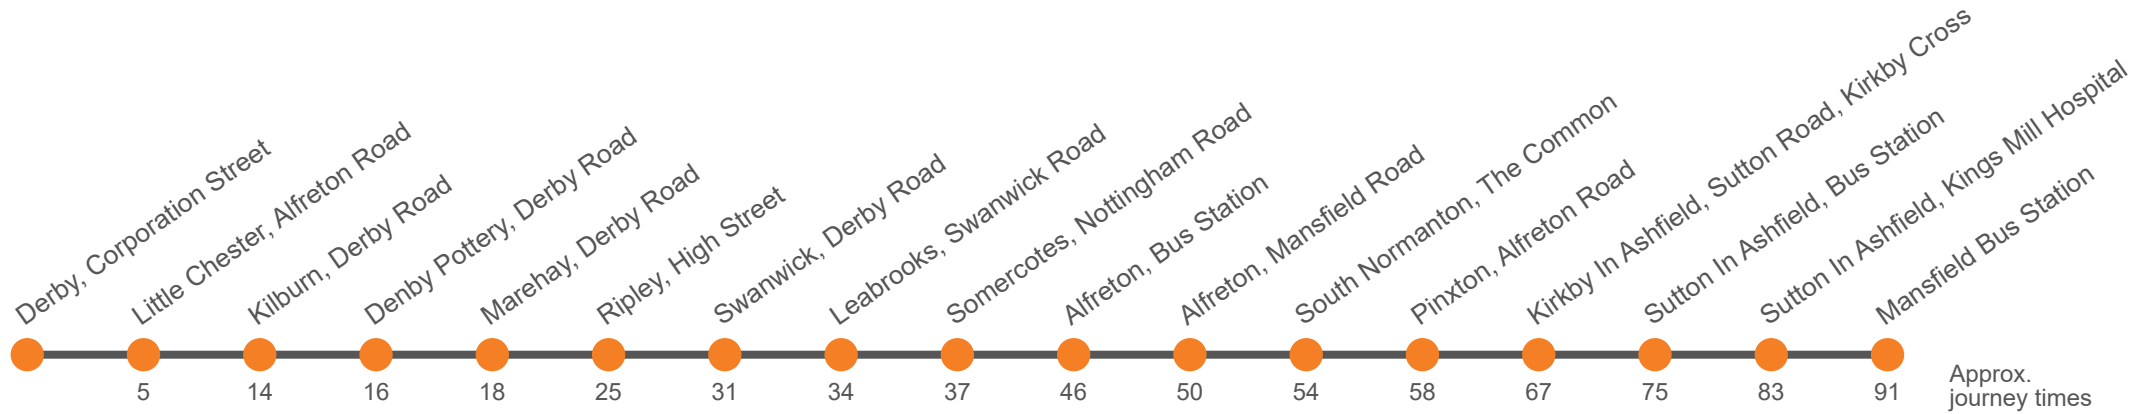

9.3

Derby - Ripley - Alfreton - Sutton - Mansfield via Derby - Ripley - Alfreton - Sutton - Mansfield

Effective from: 28/10/2024

Trent Barton

Saturday (continued)

Derby, Corporation Street, Stop C3	...
Little Chester, Alfreton Road/Pektron	...
Kilburn, Toll Bar	...
Denby Pottery, Derby Road	...
Upper Marehay Road, Derby Road	...
Ripley, Market Place	2330
Swanwick, Church	2335
Leabrooks, Swanwick Road	2339
Somercotes, Royal Tiger	2342
Alfreton, High Street Coach Stop	2348a
Alfreton, Bus Station Stand 2	2350
Alfreton Railway Station	2354
South Normanton, The Common opp Bryant Lane	2357
Pinxton, West End	...
Kirkby Cross, Sutton Road	...
Sutton In Ashfield, Bus Station, Bay F	...
Sutton In Ashfield, Kings Mill Hospital	...
Mansfield, Bus Station, Bay J	...

a Set-down only