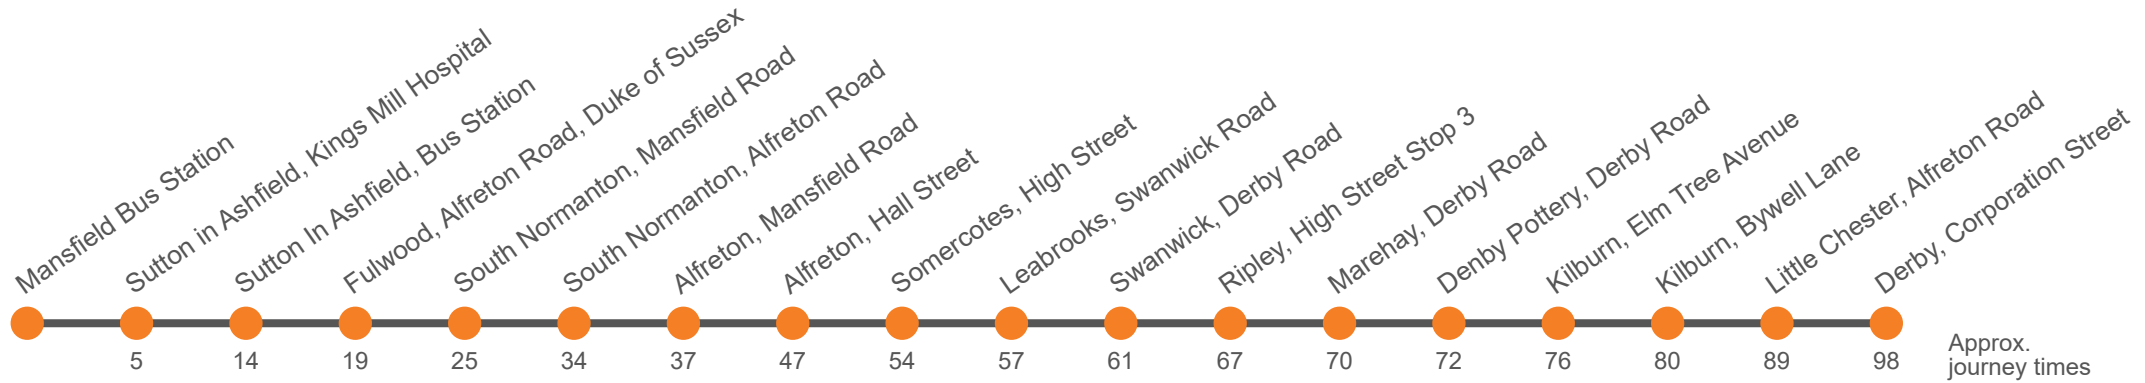

9.1

Mansfield - Sutton - Alfreton - Ripley - Derby via Mansfield - Sutton - Alfreton - Ripley - Derby

Effective from: 28/10/2024

Trent Barton

Sunday

Mansfield, Bus Station, Bay J	...	0922	22	1522	1622	1730	1800	1900	2000	2100	2200
Sutton In Ashfield, Kings Mill Hospital	...	0927	27	1527	1627	1735	1805	1905	2005	2105	2205
Sutton In Ashford, Bus Station, Bay A <i>arr</i>	...	0934	34	1534	1634	1743	1813	1913	2013	2113	2213
Sutton In Ashford, Bus Station, Bay A <i>dep</i>	0834	0934	34	1534	1634	1744	1814	1914	2014	2114	2214
Fulwood, Alfreton Road	0839	0939	39	1539	1639	1749	1819	1919	2019	2119	2218
East Midlands Designer Outlet	0845	0945	45	1545	1645	1753	1823				
South Normanton, opp The Hawthorns	0853	0953	53	1553	1653	1801	1831	1931	2031	2131	2231
Alfreton, Railway Station	0856	0956	56	1556	1656	1803	1833	1933	2033	2133	2233
Alfreton Bus Station Stand 3	0902	1002	02	1602	1702	1808	1838	1938	2038	2138	2236
Somercotes, Royal Tiger	0908	1008	08	1608	1708	...	1844	1944	2044	2144	...
Leabrooks, Swanwick Road	0911	1011	11	1611	1711	...	1847	1947	2047	2147	...
Swanwick, Church	0914	1014	14	1614	1714	...	1850	1950	2050	2150	...
Ripley, High Street Stop 3	0920	1020	20	1620		...	1855	1955	2055	2155	...
Upper Marehay Road, Derby Road	0923	1023	23	1623		...	1858	1958	2058	2158	...
Denby Pottery, Derby Road	0925	1025	25	1625		...	1900	2000	2100	2200	...
Windmill Avenue north end, Elm Tree Avenue	0929	1029	29	1629		...	1904	2004	2104	2204	...
Kilburn, Toll Bar	0933	1033	33	1633		...	1908	2008	2108	2208	...
Little Chester, Alfreton Road	0941	1041	41	1641		...	1917	2016	2116	2216	...
Derby, Corporation Street, Stop C3	0950	1050	50	1650		...	1925	2025	2125	2225	...
Ripley, Market Place	...	...	...	...	1720	...	...	...	...	...	...