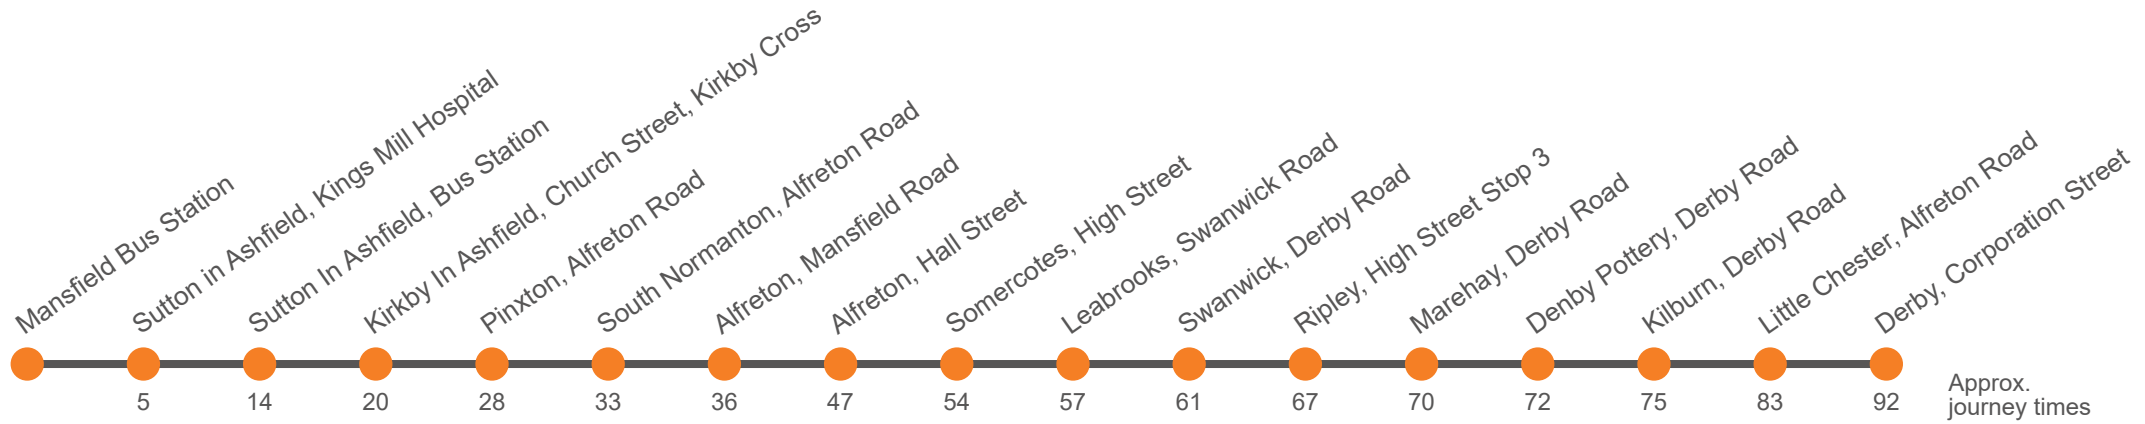

9.3

Mansfield - Sutton - Alfreton - Ripley - Derby via Mansfield - Sutton - Alfreton - Ripley - Derby

Effective from: 28/10/2024

Trent Barton

Saturday (continued)

Mansfield, Bus Station, Bay J	1615	1650	1725	1800	1830	1933	2033	2133	2233
Sutton In Ashfield, Kings Mill Hospital	1620	1655	1730	1805	1835	1938	2038	2138	2238
Sutton In Ashford, Bus Station, Bay A <i>arr</i>	1628	1703	1738	1813	1843	1946	2046	2146	2246
Sutton In Ashford, Bus Station, Bay A <i>dep</i>	1630	1705	1740	1815	1845	1948	2048	2148	2248
Kirkby In Ashfield, Church Street	1637	1712	1747	1822	1852	1953	2053	2153	2253
Pinxton, West End	1645	1720	1755	1830	1900	2000	2100	2200	2300
South Normanton, opp The Hawthorns	1650	1725	1800	1835	1905	2004	2104	2204	2304
Alfreton, Railway Station	1653	1728	1803	1838	1908	2006	2106	2206	2306
Alfreton Bus Station Stand 3 <i>arr</i>	1700	1735	1810	1845	1915	2011	2111	2211	2311
Alfreton Bus Station Stand 3 <i>dep</i>	1705	1740	1815	...	1915	2011	2111	2211	2311
Somercotes, Royal Tiger	1712	1747	1822	...	1922	2017	2117	2217	2317
Leabrooks, Swanwick Road	1715	1750	1825	...	1925	2020	2120	2220	2320
Swanwick, Church	1719	1754	1829	...	1929	2023	2123	2223	2323
Ripley, Market Place			1835	...	1935	2028	2128	2228	2328
Ripley, High Street Stop 3	1725	1800	...	...	...	...	...	...	...
Upper Marehay Road, Derby Road	1728	1803	...	...	...	...	...	...	...
Derby Pottery, Derby Road	1730	1805	...	...	...	...	...	...	...
Kilburn, Toll Bar	1733	1808	...	...	...	...	...	...	...
Little Chester, Alfreton Road	1741	1816	...	...	...	...	...	...	...
Derby, Corporation Street, Stop C3	1750	1825	...	...	...	...	...	...	...