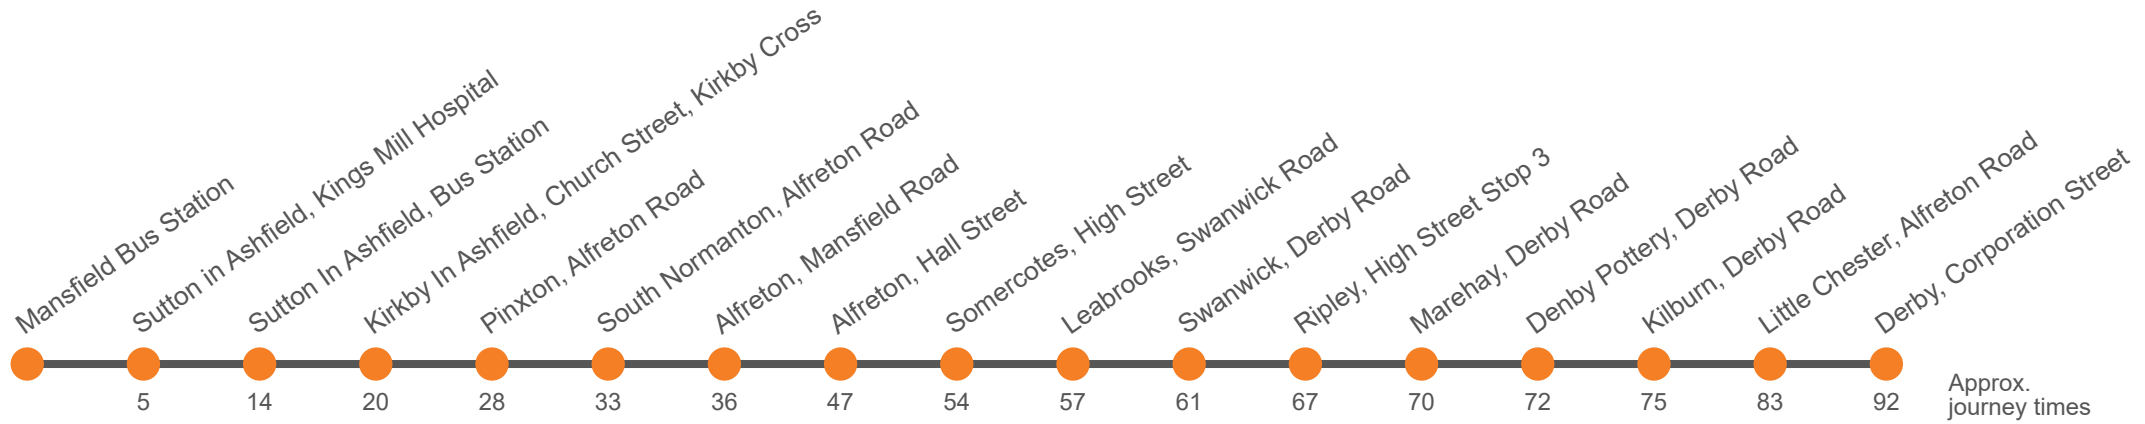

9.3

Mansfield - Sutton - Alfreton - Ripley - Derby via Mansfield - Sutton - Alfreton - Ripley - Derby

Effective from: 28/10/2024

Trent Barton

Sunday

Mansfield, Bus Station, Bay J	...	0855	55	1455	1555	1655
Mansfield, Bus Station, Bay A	0755					
Sutton In Ashfield, Kings Mill Hospital	0800	0900	00	1500	1600	1700
Sutton In Ashford, Bus Station, Bay A	0807	0907	07	1507	1607	1707
Kirkby In Ashfield, Church Street	0812	0912	12	1512	1612	1712
Pinxton, West End	0819	0919	19	1519	1619	1719
South Normanton, opp The Hawthorns	0823	0923	23	1523	1623	1723
Alfreton, Railway Station	0826	0926	26	1526	1626	1726
Alfreton Bus Station Stand 3	0832	0932	32	1532	1632	1732
Somercotes, Royal Tiger	0838	0938	38	1538	1638	1738
Leabrooks, Swanwick Road	0841	0941	41	1541	1641	1741
Swanwick, Church	0844	0944	44	1544	1644	1744
Ripley, High Street Stop 3	0850	0950	50	1550	1650	1750
Upper Marehay Road, Derby Road	0853	0953	53	1553	1653	1753
Denby Pottery, Derby Road	0855	0955	55	1555	1655	1755
Kilburn, Toll Bar	0858	0958	58	1558	1658	1758
Little Chester, Alfreton Road	0906	1006	06	1606	1706	1806
Derby, Corporation Street, Stop C3	0915	1015	15	1615	1715	1815

Then at these mins past the hour until