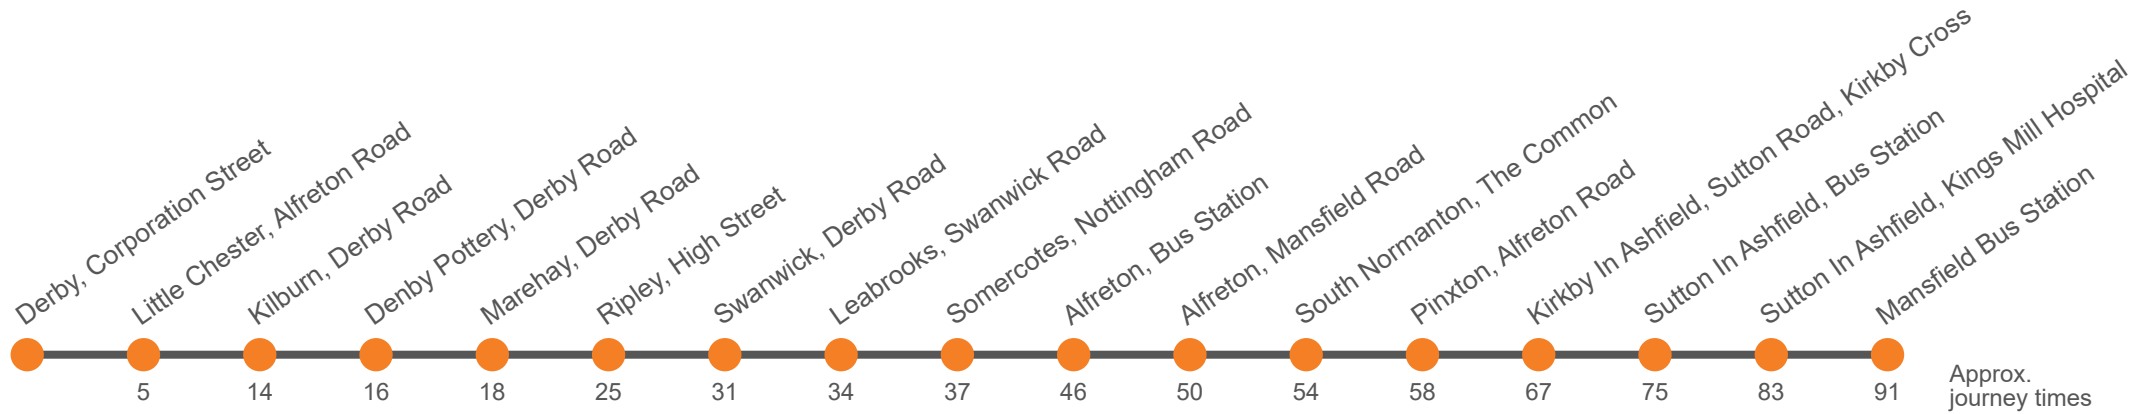

9.3

Derby - Ripley - Alfreton - Sutton - Mansfield via Derby - Ripley - Alfreton - Sutton - Mansfield

Effective from: 28/10/2024

Trent Barton

Monday to Friday (continued)

Derby, Corporation Street, Stop C3	1630	1700	1735	1805	1905	2005	...	...	...
Little Chester, Alfreton Road/Pektron	1640	1715	1745	1810	1910	2010	...	...	...
Kilburn, Toll Bar	1654	1729	1759	1819	1919	2019	...	...	...
Denby Pottery, Derby Road	1656	1731	1801	1821	1921	2021	...	...	...
Upper Marehay Road, Derby Road	1658	1733	1803	1823	1923	2023	...	...	...
Ripley, Market Place	1705	1740	1810	1830	1930	2030	2130	2230	2330
Swanwick, Church	1710	1745	1815	1835	1935	2035	2135	2235	2335
Leabrooks, Swanwick Road	1714	1749	1819	1839	1939	2039	2139	2239	2339
Somercotes, Royal Tiger	1717	1752	1822	1842	1942	2042	2142	2242	2342
Alfreton, High Street Coach Stop			1830^a	1850^a	1948^a	2048^a	2148^a	2248	2348^a
Alfreton, Bus Station Stand 2	1730	1805	1835	1855	1950	2050	2150	2250	2350
Alfreton Railway Station	1735	1810	1840	1900	1954	2054	2154	2254	2354
South Normanton, The Common opp Bryant Lane	1743	1813	1843	1903	1957	2057	2157	2257	2357
Pinxton, West End	1747	1817	1847	1907	2001	2101	2201	2301	...
Kirkby Cross, Sutton Road	1756	1826	1856	1916	2009	2109	2209	2309	...
Sutton In Ashfield, Bus Station, Bay F	1805	1835	1905	1925	2015	2115	2215	2315	...
Sutton In Ashfield, Kings Mill Hospital	1812	1842	...	1931	2021	2121	2221	...	...
Mansfield, Bus Station, Bay J	1820	1850	...	1938	2028	2128	2228	...	...

^a Set-down only