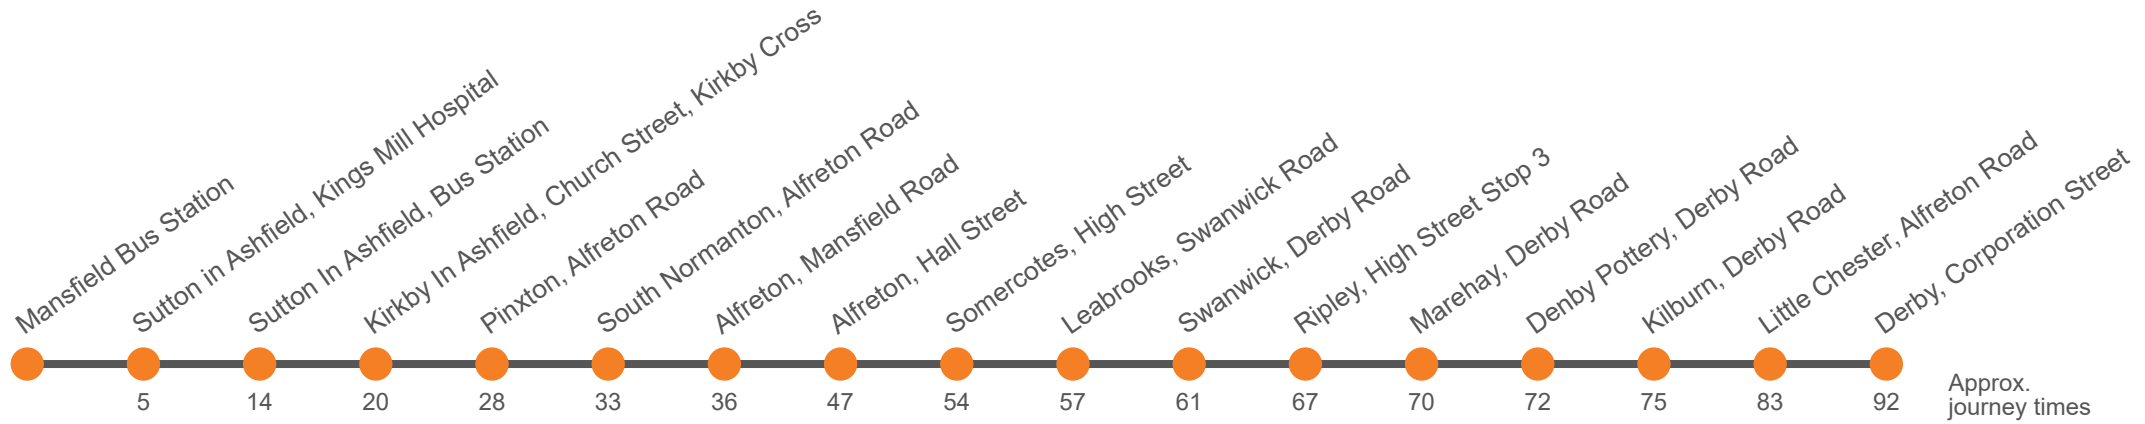

9.3

Mansfield - Sutton - Alfretton - Ripley - Derby via Mansfield - Sutton - Alfretton - Ripley - Derby

Effective from: 28/10/2024

Trent Barton

Monday to Friday (continued)

Mansfield, Bus Station, Bay J	1515	1545	1615	1650	1725	1800	1830	1933	2033	2133	2233
Sutton In Ashfield, Kings Mill Hospital	1520	1550	1620	1655	1730	1805	1835	1938	2038	2138	2238
Sutton In Ashford, Bus Station, Bay A <i>arr</i>	1528	1558	1628	1703	1738	1813	1843	1946	2046	2146	2246
Sutton In Ashford, Bus Station, Bay A <i>dep</i>	1530	1600	1630	1705	1740	1815	1845	1948	2048	2148	2248
Kirkby In Ashfield, Church Street	1537	1607	1637	1712	1747	1822	1852	1953	2053	2153	2253
Pinxton, West End	1545	1615	1645	1720	1755	1830	1900	2000	2100	2200	2300
South Normanton, opp The Hawthorns	1550	1620	1650	1725	1800	1835	1905	2004	2104	2204	2304
Alfretton, Railway Station	1553	1623	1653	1728	1803	1838	1908	2006	2106	2206	2306
Alfretton Bus Station Stand 3 <i>arr</i>	1600	1630	1705	1740	1810	1845	1915	2011	2111	2211	2311
Alfretton Bus Station Stand 3 <i>dep</i>	1605	1635	1705	1740	1815	...	1915	2011	2111	2211	2311
Somercotes, Royal Tiger	1612	1642	1717	1747	1822	...	1922	2017	2117	2217	2317
Leabrooks, Swanwick Road	1615	1645	1720	1750	1825	...	1925	2020	2120	2220	2320
Swanwick, Church	1619	1649	1724	1754	1829	...	1929	2023	2123	2223	2323
Ripley, Market Place					1835	...	1935	2028	2128	2228	2328
Ripley, High Street Stop 3	1625	1655	1730	1800	...	...	...	...	...	...	...
Upper Marehay Road, Derby Road	1628	1658	1733	1803	...	...	...	...	...	...	...
Denby Pottery, Derby Road	1630	1700	1735	1805	...	...	...	...	...	...	...
Kilburn, Toll Bar	1633	1703	1738	1808	...	...	...	...	...	...	...
Little Chester, Alfretton Road	1641	1711	1746	1816	...	...	...	...	...	...	...
Derby, Corporation Street, Stop C3	1650	1720	1755	1825	...	...	...	...	...	...	...