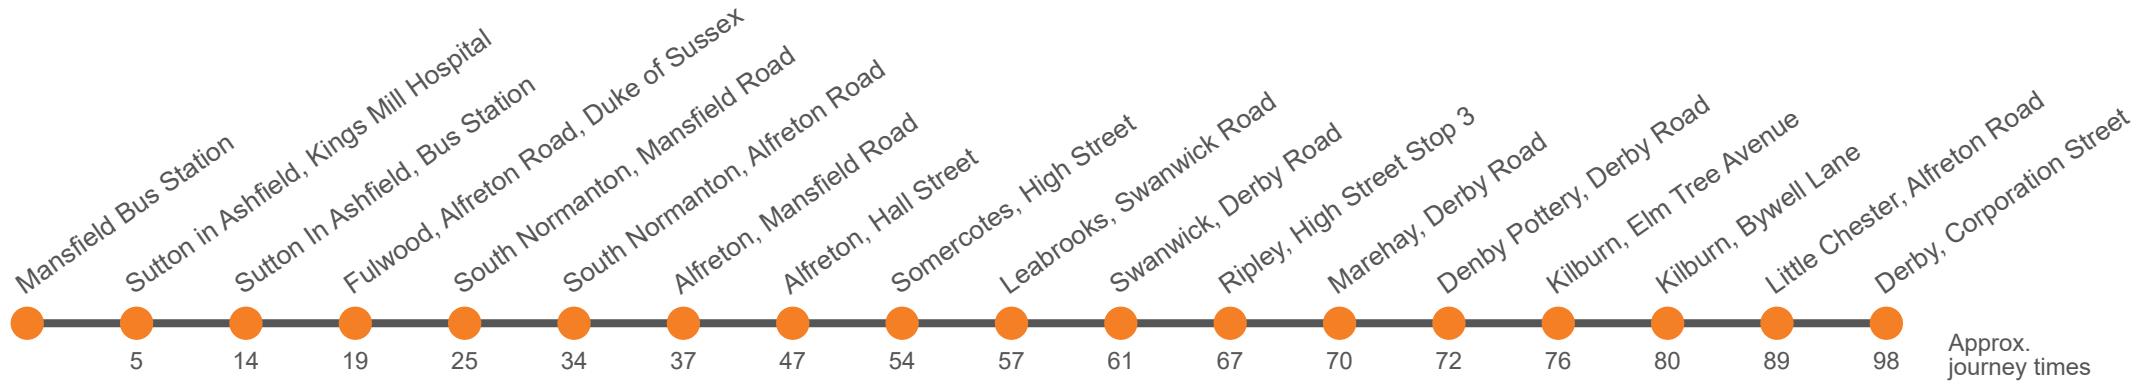

9.1

Mansfield - Sutton - Alfreton - Ripley - Derby via Mansfield - Sutton - Alfreton - Ripley - Derby

Effective from: 28/10/2024

Trent Barton

Monday to Friday (continued)

Codes					a	b					a	b	
Mansfield, Bus Station, Bay A
Mansfield, Bus Station, Bay J	1530	1600	1635	1710	1745	1745	1810	1855	2003	2103	2203	2203	2303
Sutton In Ashfield, Kings Mill Hospital	1535	1605	1640	1715	1750	1750	1815	1900	2008	2108	2208	2208	2308
Sutton In Ashford, Bus Station, Bay A <i>arr</i>	1543	1613	1648	1723	1758	1758	1823	1908	2016	2116	2216	2216	2316
Sutton In Ashford, Bus Station, Bay A <i>dep</i>	1545	1615	1650	1725	1800	1800	1825	1910	2017	2117	2217	2217	2317
Fulwood, Alfreton Road	1550	1620	1655	1730	1805	1805	1830	1915	2022	2122	2222	2222	2322
East Midlands Designer Outlet	1556	1626	1701	1736	1811	1811	1836	1921	2026	2126	2226	2226	
South Normanton, opp The Hawthorns	1605	1635	1710	1745	1820	1820	1845	1930	2034	2134	2234	2234	2334
Alfreton, Railway Station	1608	1638	1713	1748	1823	1823	1848	1933	2036	2136	2236	2236	2336
Alfreton Bus Station Stand 3 <i>arr</i>	1615	1650	1725	1800	1830	1830	1855	1938	2041	2141	2241	2241	2341
Alfreton Bus Station Stand 3 <i>dep</i>	1620	1650	1725	1800	1835	1835	1855	1938	2041	2141	2241	2241	...
Somercotes, Royal Tiger	1627	1702	1737	1807	1842	1842	1902	1944	2047	2147	2247	2247	...
Leabrooks, Swanwick Road	1630	1705	1740	1810	1845	1845	1905	1947	2050	2150	2250	2250	...
Swanwick, Church	1634	1709	1744	1814	1849	1849	1909	1950	2053	2153	2253	2253	...
Ripley, High Street Stop 3	1640	1715	1750	1820	1855	1855	1915	1955	2058	2158	2258	2258	...
Upper Marehay Road, Derby Road	1643	1718	1753	1823	1858	1858	1918	1958	2101	2201	2301	2301	...
Denby Pottery, Derby Road	1645	1720	1755	1825	1900	1900	1920	2000	2103	2203	2303	2303	...
Windmill Avenue north end, Elm Tree Avenue	1649	1724	1759	1829	1904	1904	1924	2004	2107	2207	2307	2307	...
Kilburn, Toll Bar	1653	1728	1803	1833	1908	1908	1928	2008	2111	2211	2311	2311	...
Little Chester, Alfreton Road	1701	1736	1811	1841	1916	1916	1936	2016	2119	2219	2319	2319	...
Derby, Corporation Street, Stop C3	1710	1745	1820	1850	1925	1925	1945	2025	2128	2228	2328	2328	...