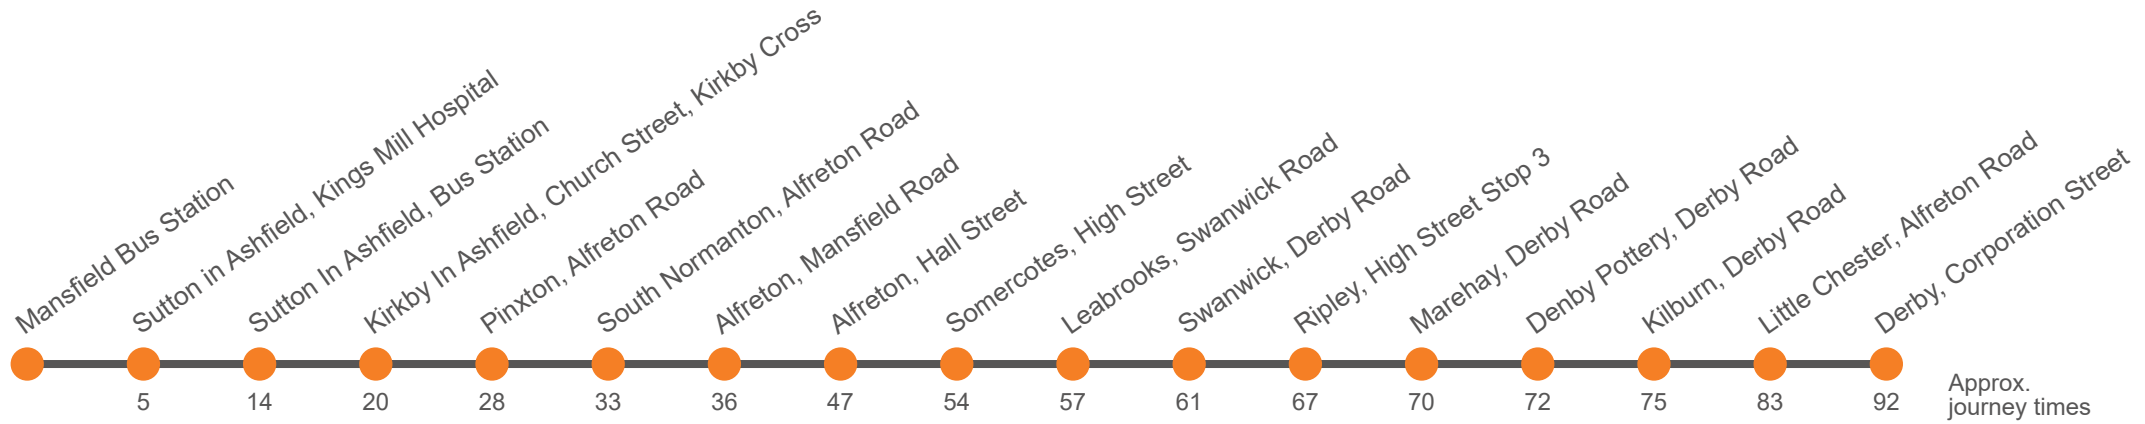

9.3

Mansfield - Sutton - Alfreton - Ripley - Derby via Mansfield - Sutton - Alfreton - Ripley - Derby

Effective from: 28/10/2024

Trent Barton

Saturday

Mansfield, Bus Station, Bay J	...	0625	0655	0725	0750	0820	0845	0915	0945			15	45	1545
Sutton In Ashfield, Kings Mill Hospital	...	0630	0700	0730	0755	0825	0850	0920	0950			20	50	1550
Sutton In Ashford, Bus Station, Bay A	arr	...	0638	0708	0738	0803	0833	0858	0928	0958		28	58	1558
Sutton In Ashford, Bus Station, Bay A	dep	0610	0640	0710	0740	0805	0835	0900	0930	1000		30	00	1600
Kirkby In Ashfield, Church Street		0615	0645	0715	0745	0812	0842	0907	0937	1007		37	07	1607
Pinxton, West End		0622	0652	0722	0752	0820	0850	0915	0945	1015		45	15	1615
South Normanton, opp The Hawthorns		0625	0655	0726	0755	0825	0855	0920	0950	1020		50	20	1620
Alfreton, Railway Station		0628	0658	0728	0758	0828	0858	0923	0953	1023	Then at these mins past the hour	53	23	1623
Alfreton Bus Station Stand 3	arr	0633	0703	0733	0803	0835	0905	0930	1000	1030		00	30	1630
Alfreton Bus Station Stand 3	dep	0635	0705	0735	0805	0835	0905	0935	1005	1035		05	35	1635
Somercotes, Royal Tiger		0642	0712	0742	0812	0842	0912	0942	1012	1042		12	42	1642
Leabrooks, Swanwick Road		0645	0715	0745	0815	0845	0915	0945	1015	1045		15	45	1645
Swanwick, Church		0649	0719	0749	0819	0849	0919	0949	1019	1049	19	49	1649	
Ripley, Market Place		0655	0725											
Ripley, High Street Stop 3	...	...	0755	0825	0855	0930	0955	1025	1055			25	55	1655
Upper Marehay Road, Derby Road	...	...	0758	0828	0858	0933	0958	1028	1058			28	58	1658
Denby Pottery, Derby Road	...	...	0800	0830	0900	0935	1000	1030	1100			30	00	1700
Kilburn, Toll Bar	...	...	0803	0833	0903	0938	1003	1033	1103			33	03	1703
Little Chester, Alfreton Road	...	...	0811	0841	0916	0946	1011	1041	1111			41	11	1711
Derby, Corporation Street, Stop C3	...	...	0820	0850	0925	0955	1020	1050	1120			50	20	1720