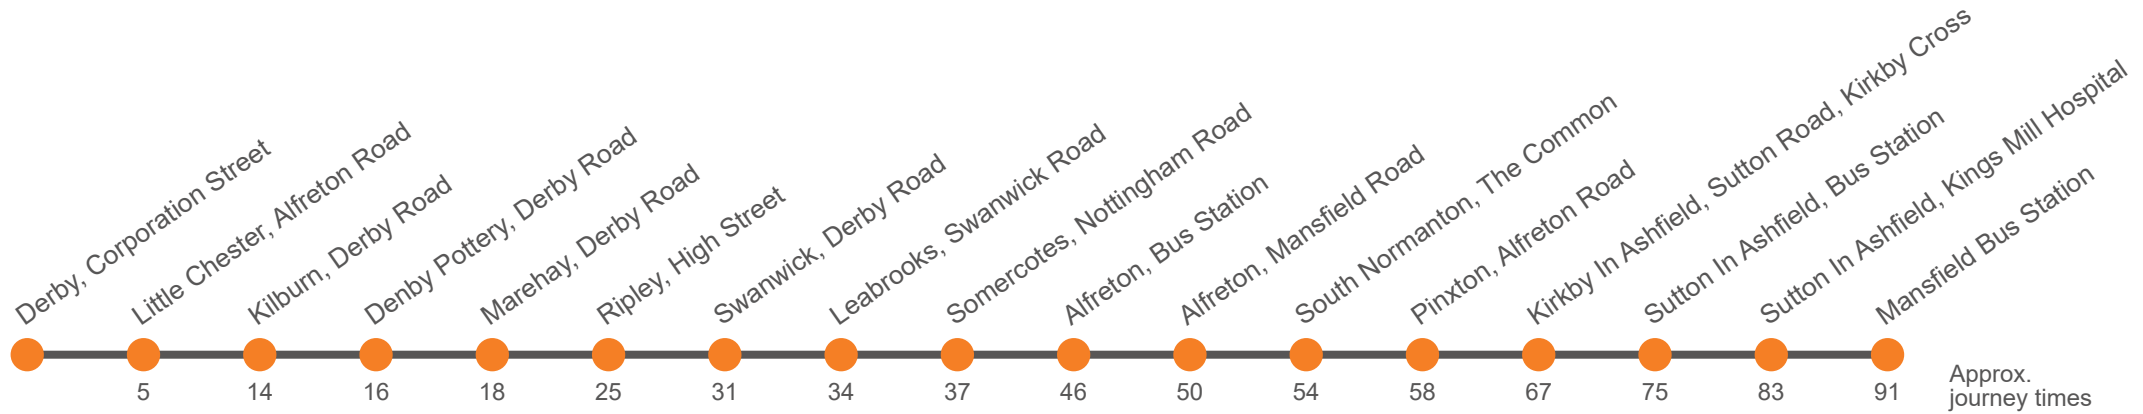

^a Set-down only

9.3

Derby - Ripley - Alfreton - Sutton - Mansfield via Derby - Ripley - Alfreton - Sutton - Mansfield

Effective from: 28/10/2024

Trent Barton

Saturday (continued)

Derby, Corporation Street, Stop C3	...
Little Chester, Alfreton Road/Pektron	...
Kilburn, Toll Bar	...
Denby Pottery, Derby Road	...
Upper Marehay Road, Derby Road	...
Ripley, Market Place	2330
Swanwick, Church	2335
Leabrooks, Swanwick Road	2339
Somercotes, Royal Tiger	2342
Alfreton, High Street Coach Stop	2348a
Alfreton, Bus Station Stand 2	2350
Alfreton Railway Station	2354
South Normanton, The Common opp Bryant Lane	2357
Pinxton, West End	...
Kirkby Cross, Sutton Road	...
Sutton In Ashfield, Bus Station, Bay F	...
Sutton In Ashfield, Kings Mill Hospital	...
Mansfield, Bus Station, Bay J	...

a Set-down only

9.3

Derby - Ripley - Alfreton - Sutton - Mansfield via Derby - Ripley - Alfreton - Sutton - Mansfield

Effective from: 28/10/2024

Trent Barton

Sunday

Derby, Corporation Street, Stop C3	...	1000		00		1500	1600	1700
Little Chester, Alfreton Road/Pektron	...	1005		05		1505	1605	1705
Kilburn, Toll Bar	...	1014		14		1514	1614	1714
Denby Pottery, Derby Road	...	1016		16		1516	1616	1716
Upper Marehay Road, Derby Road	...	1018		18		1518	1618	1718
Ripley, Market Place	0925	1025	Then at these mins past the hour	25	until	1525	1625	1725
Swanwick, Church	0930	1030		30		1530	1630	1730
Leabrooks, Swanwick Road	0933	1033		33		1533	1633	1733
Somercotes, Royal Tiger	0936	1036		36		1536	1636	1736
Alfreton, Bus Station Stand 2	0942	1042		42		1542	1642	1742
Alfreton Railway Station	0946	1046		46		1546	1646	1746
South Normanton, The Common opp Bryant Lane	0949	1049		49		1549	1649	1749
Pinxton, West End	0953	1053		53		1553	1653	1753
Kirkby Cross, Sutton Road	1001	1101		01		1601	1701	1801
Sutton In Ashfield, Bus Station, Bay F	1007	1107		07		1607	1707	1807
Sutton In Ashfield, Kings Mill Hospital	1014	1114	14	1614	1714	1814		
Mansfield, Bus Station, Bay J	1022	1122	22	1622	1722	1822		