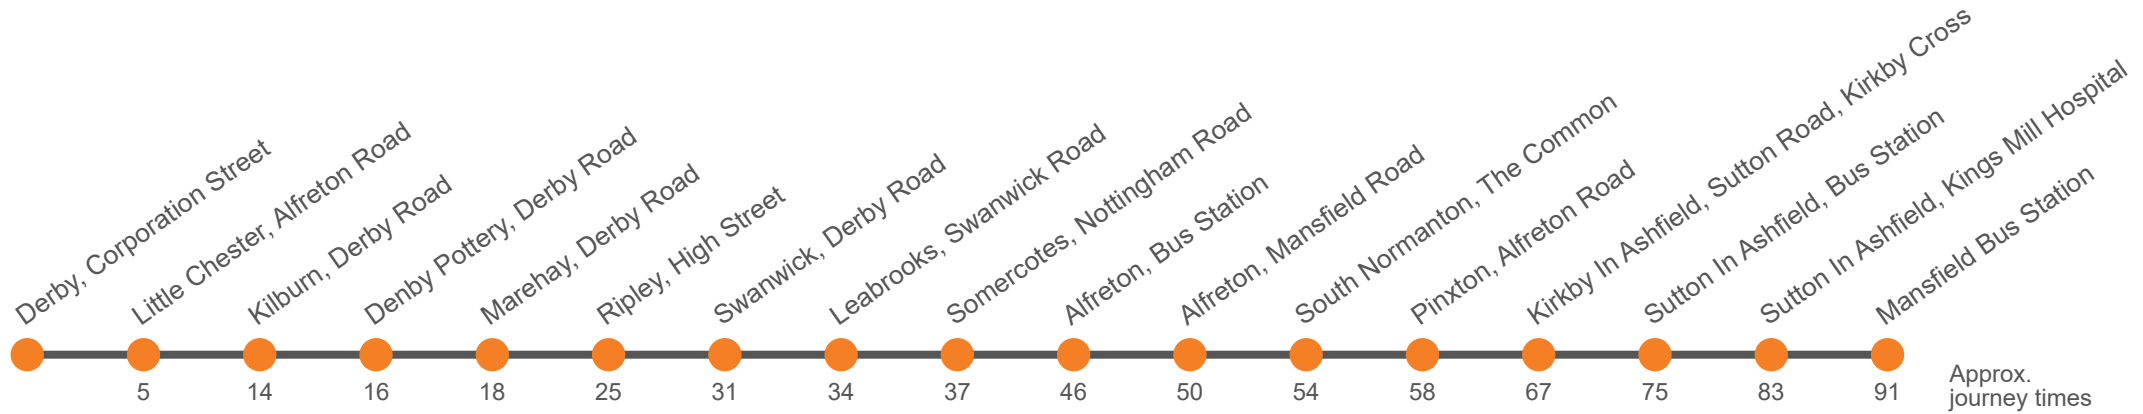

9.3

Derby - Ripley - Alfreton - Sutton - Mansfield via Derby - Ripley - Alfreton - Sutton - Mansfield

Effective from: 28/10/2024

Trent Barton

Saturday (continued)

Derby, Corporation Street, Stop C3	1040		10 40		1640	1710	1735	1805	1905	2005	...	...
Little Chester, Alfreton Road/Pektron	1045		15 45		1645	1715	1740	1810	1910	2010	...	...
Kilburn, Toll Bar	1054		24 54		1654	1724	1749	1819	1919	2019	...	...
Denby Pottery, Derby Road	1056		26 56		1656	1726	1751	1821	1921	2021	...	...
Upper Marehay Road, Derby Road	1058		28 58		1658	1728	1753	1823	1923	2023	...	...
Ripley, Market Place	1105		35 05		1705	1735	1800	1830	1930	2030	2130	2230
Swanwick, Church	1110	Then at these mins past the hour	40 10	until	1710	1740	1805	1835	1935	2035	2135	2235
Leabrooks, Swanwick Road	1114		44 14		1714	1744	1809	1839	1939	2039	2139	2239
Somercotes, Royal Tiger	1117		47 17		1717	1747	1812	1842	1942	2042	2142	2242
Alfreton, High Street Coach Stop							1820^a	1850^a	1948^a	2048	2148^a	2248^a
Alfreton, Bus Station Stand 2	1125		55 25		1725	1755	1825	1855	1950	2050	2150	2250
Alfreton Railway Station	1130		00 30		1730	1800	1830	1900	1954	2054	2154	2254
South Normanton, The Common opp Bryant Lane	1133		03 33		1733	1803	1833	1903	1957	2057	2157	2257
Pinxton, West End	1137		07 37		1737	1807	1837	1907	2001	2101	2201	2301
Kirkby Cross, Sutton Road	1146		16 46		1746	1816	1846	1916	2009	2109	2209	2309
Sutton In Ashfield, Bus Station, Bay F	1155		25 55		1755	1825	1855	1925	2015	2115	2215	2315
Sutton In Ashfield, Kings Mill Hospital	1202		32 02		1802	1832	...	1931	2021	2121	2221	...
Mansfield, Bus Station, Bay J	1210		40 10		1810	1840	...	1938	2028	2128	2228	...

^a Set-down only