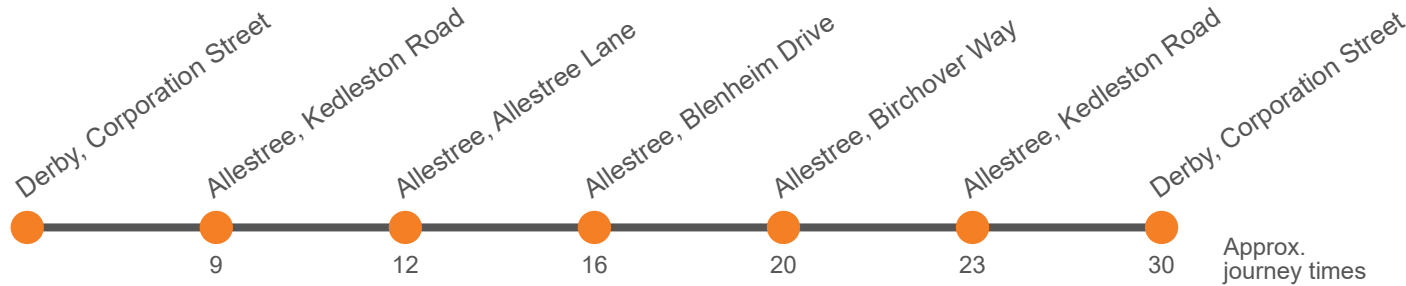

Monday to Friday (continued)

Codes	a	b	a	b	a	b
Derby, Corporation Street Stop J4	1630	1630	1640	1650	1700	1710
Derby University, Kedleston Road	1640	1640	1650	1700	1715	1725
Allestree, opposite Park Farm Shopping Centre			1653		1718	
Allestree, Woodlands Road Top					1723	
Allestree, Blenheim Parade			1657		1725	
Allestree Lane End			1702		1730	
Allestree Lane End	1643	1643		1703	1728	1728
Allestree, Blenheim Parade	1648	1648		1708	1733	1733
Allestree, Woodlands Road Top	1650	1650				1755
Allestree, outside Park Farm Shopping Centre	1655	1655		1712	1737	1737
Derby University, Kedleston Road	1658	1658	1705	1715	1733	1740
Derby, Corporation Street Stop J4	1705	1705	1712	1722	1740	1747
					1757	1810
						1803
						1815
						1828
						1835

a Does not run on Fridays

b Only runs on Fridays