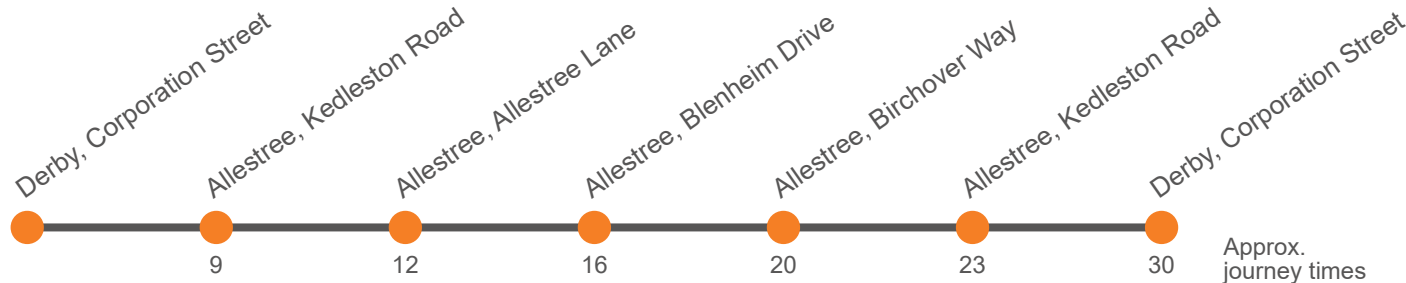

Monday to Friday (continued)

Codes			a	b	a	b	a	b	a	b	a	
Derby, Corporation Street Stop J4	1815	1830	1900	1930	1930	2000	2000	2030	2030	2100	2100	2130
Derby University, Kedleston Road	1825	1839	1909	1939	1939	2009	2009	2039	2039	2109	2109	2139
Allestree, opposite Park Farm Shopping Centre	1828		1912			2012	2012			2112	2112	
Allestree, Woodlands Road Top												
Allestree, Blenheim Parade	1832		1915			2015	2015			2115	2115	
Allestree Lane End	1837		1918			2018	2018			2118	2118	
Allestree Lane End		1841		1941	1941			2041	2041			2141
Allestree, Blenheim Parade		1844		1944	1944			2044	2044			2144
Allestree, Woodlands Road Top												
Allestree, outside Park Farm Shopping Centre		1847		1947	1947			2047	2047			2147
Derby University, Kedleston Road	1840	1849	1919	1949	1949	2019	2019	2049	2049	2119	2119	2149
Derby, Corporation Street Stop J4	1847	1856	1926	1956	1956	2026	2026	2056	2056	2126	2126	2156

a Does not run on Fridays

b Only runs on Fridays