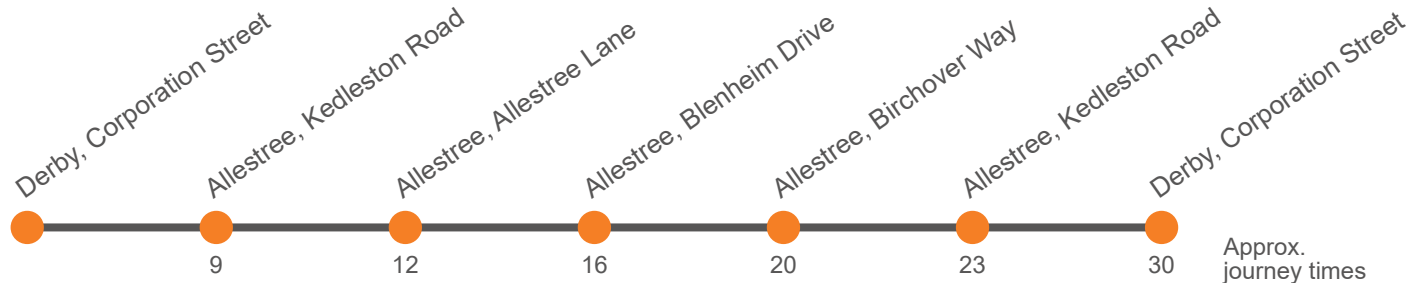

Saturday (continued)

Derby, Corporation Street Stop J4	2000	2030		00	30		2230	2300	2330	0000
Derby University, Kedleston Road	2009	2039		09	39		2239	2309	2339	0009
Allestree, opposite Park Farm Shopping Centre	2012			12				2312		0012
Allestree, Woodlands Road Top			Then at these mins past the hour							
Allestree, Blenheim Parade	2015			15				2315		0015
Allestree Lane End	2018			18				2318		0018
Allestree Lane End		2041			41	until	2241		2341	
Allestree, Blenheim Parade		2044			44		2244		2344	
Allestree, Woodlands Road Top										
Allestree, outside Park Farm Shopping Centre		2047			47		2247		2347	
Derby University, Kedleston Road	2019	2049		19	49		2249	2319	2349	0019
Derby, Corporation Street Stop J4	2026	2056		26	56		2256	2326	2356	0026

Sunday

Derby, Corporation Street Stop J4	0900	0930	1000	1030	1100	1130		00	30		1600	1630	1700	1730	
Derby University, Kedleston Road	0909	0939	1009	1039	1110	1140		10	40		1610	1640	1710	1739	
Allestree, opposite Park Farm Shopping Centre	0912		1012		1113		Then at these mins past the hour	13			1613		1713		
Allestree, Blenheim Parade	0915		1015		1116			16			1616		1716		
Allestree Lane End	0918		1018		1119			19			1619		1719		
Allestree Lane End		0941		1041		1143				43	until		1643		1741
Allestree, Blenheim Parade		0944		1044		1146				46			1646		1744
Allestree, outside Park Farm Shopping Centre		0947		1047		1149			49			1649		1747	
Derby University, Kedleston Road	0919	0949	1019	1049	1122	1152		22	52		1622	1652	1722	1749	
Derby, Corporation Street Stop J4	0926	0956	1026	1056	1129	1159		29	59		1629	1659	1729	1756