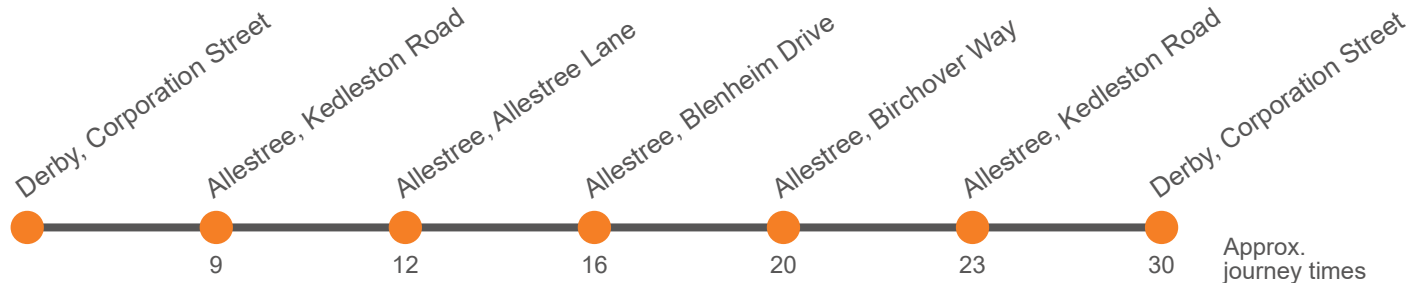

Saturday (continued)

Derby, Corporation Street Stop J4	1640	1650	1700	1710	1720	1730	1745	1800	1815	1830	1900	1930
Derby University, Kedleston Road	1650	1700	1710	1720	1730	1740	1755	1810	1825	1839	1909	1939
Allestree, opposite Park Farm Shopping Centre	1653		1713		1733		1758		1828		1912	
Allestree, Woodlands Road Top			1718									
Allestree, Blenheim Parade	1657		1720		1737		1802		1832		1915	
Allestree Lane End	1702		1725		1742		1807		1837		1918	
Allestree Lane End		1703		1723		1743		1813		1841		1941
Allestree, Blenheim Parade		1708		1728		1748		1818		1844		1944
Allestree, Woodlands Road Top						1750		1820				
Allestree, outside Park Farm Shopping Centre		1712		1732		1755		1825		1847		1947
Derby University, Kedleston Road	1705	1715	1728	1735	1745	1758	1810	1828	1840	1849	1919	1949
Derby, Corporation Street Stop J4	1712	1722	1735	1742	1752	1805	1817	1835	1847	1856	1926	1956