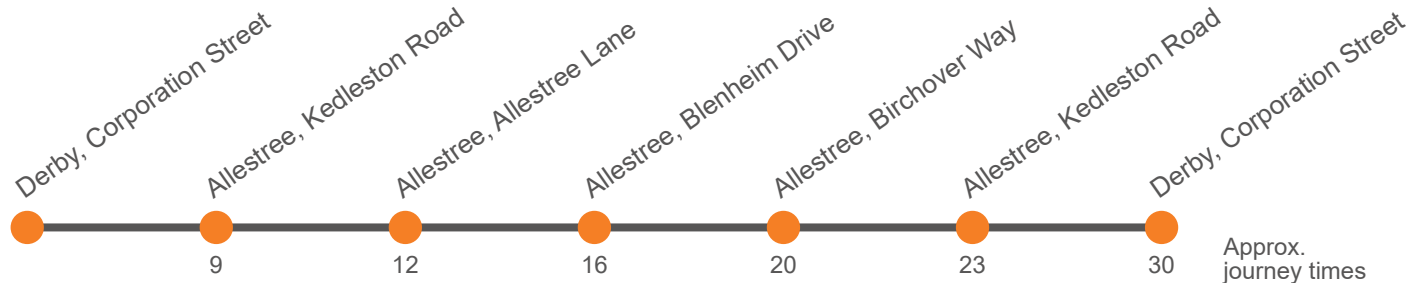

Monday to Friday (continued)

Codes	a			b			a			b		
Derby, Corporation Street Stop J4	1450	1500	1510	1510	1520	1530	1540	1550	1550	1600	1610	1620
Derby University, Kedleston Road	1500	1510	1520	1520	1530	1540	1550	1600	1600	1610	1620	1630
Allestree, opposite Park Farm Shopping Centre		1513			1533		1553			1613		1633
Allestree, Woodlands Road Top					1538					1618		
Allestree, Blenheim Parade		1517			1540		1557			1620		1637
Allestree Lane End		1522			1545		1602			1625		1642
Allestree Lane End	1503		1523	1523		1543		1603	1603		1623	
Allestree, Blenheim Parade	1508		1528	1528		1548		1608	1608		1628	
Allestree, Woodlands Road Top	1510											
Allestree, outside Park Farm Shopping Centre	1515		1532	1532		1552		1612	1612		1632	
Derby University, Kedleston Road	1518	1525	1535	1535	1548	1555	1605	1615	1615	1628	1635	1645
Derby, Corporation Street Stop J4	1525	1532	1542	1542	1555	1602	1612	1622	1622	1635	1642	1652

a Does not run on Fridays

b Only runs on Fridays