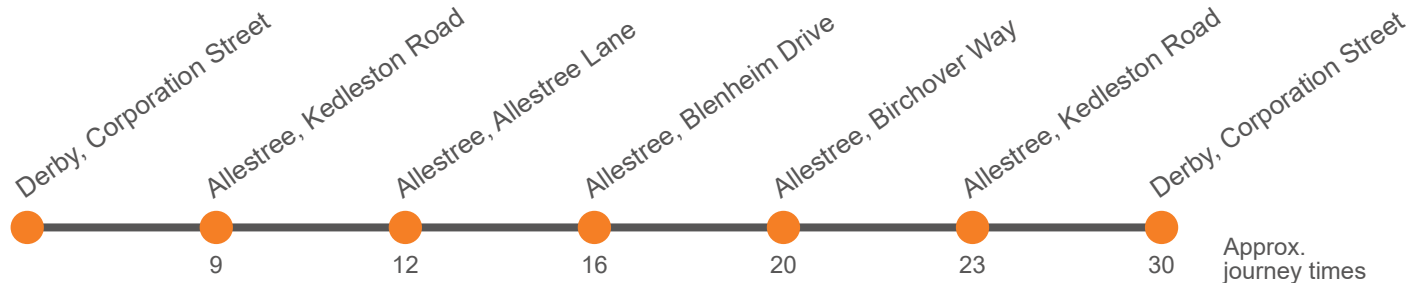

Saturday

Derby, Corporation Street Stop J4	0630	0700	0730	0740	0750	0800	0810	0820	0830	0840	0850	0900
Derby University, Kedleston Road	0639	0709	0739	0750	0800	0810	0820	0830	0840	0850	0900	0910
Allestree, opposite Park Farm Shopping Centre		0712		0753		0813		0833		0853		0913
Allestree, Woodlands Road Top												
Allestree, Blenheim Parade		0715		0757		0817		0837		0857		0917
Allestree Lane End		0718		0802		0822		0842		0902		0922
Allestree Lane End	0641		0741		0803		0823		0843		0903	
Allestree, Blenheim Parade	0644		0744		0808		0828		0848		0908	
Allestree, Woodlands Road Top			0746				0830				0910	
Allestree, outside Park Farm Shopping Centre	0647		0750		0812		0835		0852		0915	
Derby University, Kedleston Road	0649	0719	0752	0805	0815	0825	0838	0845	0855	0905	0918	0925
Derby, Corporation Street Stop J4	0656	0726	0759	0812	0822	0832	0845	0852	0902	0912	0925	0932