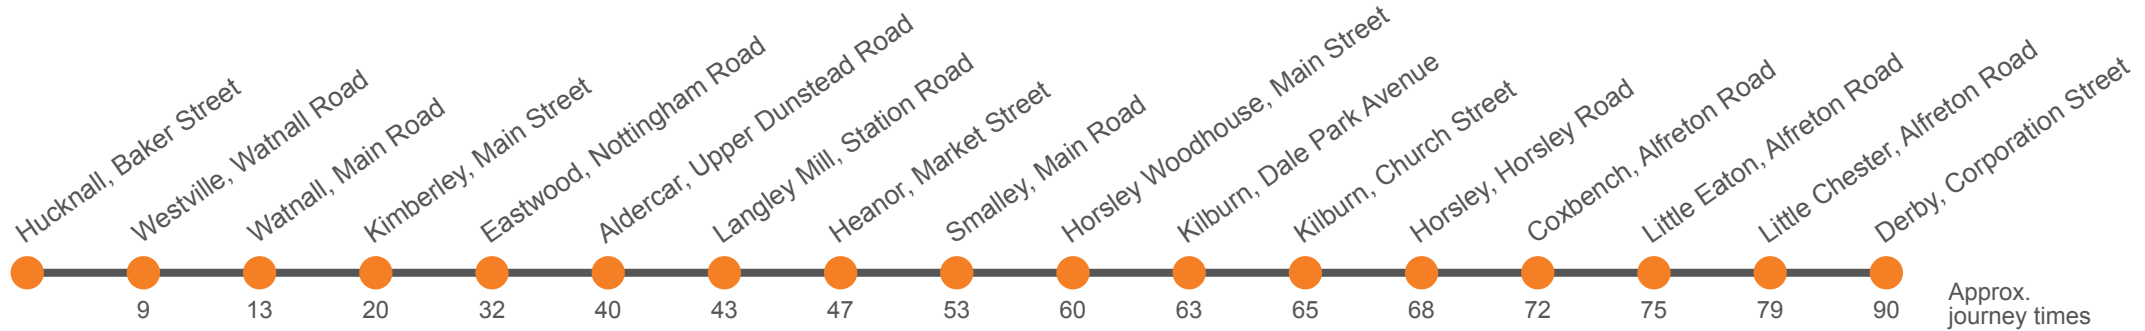

Saturday

Hucknall, Market Place	...	0658	0755	0900	00	1600	1700	1810
Westville, Airfield	...	0705	0805	0910	10	1610	1710	1817
Watnall, Main Road	...	0709	0809	0914	14	1614	1714	1821
Larkfields, Larkfield Road	...	0712	0812	0917	17	1617	1717	1824
Kimberly, Library	...	0716	0816	0921	21	1621	1721	1828
Giltbrook, IKEA Retail Park	...	0720	0820	0925	25	1625	1725	1832
Eastwood Library	...	0728	0828	0933	33	1633	1733	1840
Aldercar, Church	...	0736	0836	0941	41	1641	1741	1848
Langley Mill, Trentbarton Garage	0639	0739	0839	0944	44	1644	1744	1852
Heanor, Market Place, Stop 2	0643	0743	0843	0948	48	1648	1748	...
Smalley, Dobholes Lane	0649	0749	0849	0954	54	1654	1754	...
Horsley Woodhouse, Main Street	0652	0752	0852	0957	57	1657	1757	...
Horsley Woodhouse, Lady Lea Road	0656	0756	0856	1001	01	1701	1801	...
Kilburn, Alfred Road	0659	0759	0859	1004	04	1704	1804	...
Kilburn, Church Street	0701	0801	0901	1006	06	1706	1806	...
Horley, Churches	0704	0804	0904	1009	09	1709	1809	...
Coxbench, Fox And Hounds	0708	0808	0908	1013	13	1713	1813	...
Little Eaton, Queens Head	0711	0811	0911	1016	16	1716	1816	...
Little Chester, Alfreton Road	0715	0815	0915	1020	20	1720	1820	...
Derby, Corporation Street, Stop C3	0725	0830	0930	1030	30	1730	1830	...

Then at these mins past the hour until