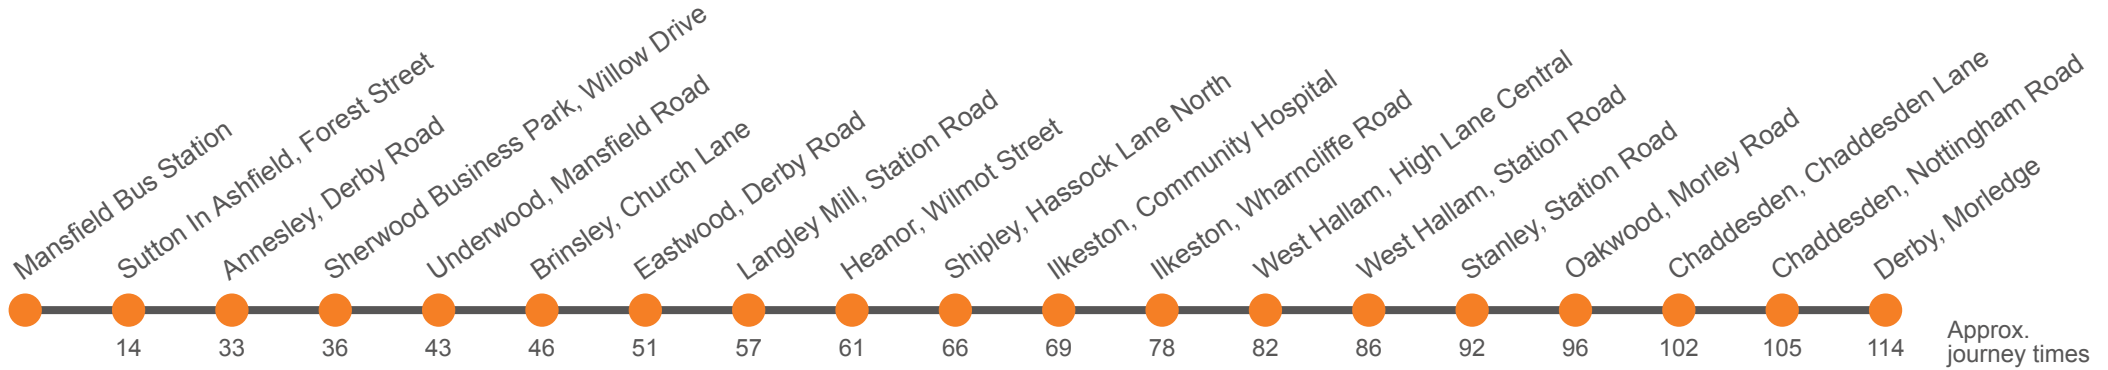

Monday to Friday

Mansfield, Bus Station	...	0605	0705	0810	0927	27	1427	1527	1640	1740	1840
Sutton In Ashfield, Forest Street	...	0619	0719	0825	0941	41	1441	1542	1655	1754	1853
Kirby, Pond Street	...	0631	0731	0838	0953	53	1453	1554	1707	1806	1903
Annesley, Badger Box	...	0638	0738	0845	1000	00	1500	1603	1716	1813	1910
Willow Drive Top, Willow Drive	...	0641	0741	0850	1003	03	1503	1606	1719	1816	1913
Underwood, Institute	...	0648	0748	0900	1010	10	1510	1613	1726	1823	1920
Brinsley, Church Lane	...	0651	0751	0903	1013	13	1513	1616	1729	1826	1923
Eastwood, Morrisons	0600	0658	0756	0908	1018	18	1518	1621	1734	1831	1928
Langley Mill, Trentbarton Garage	0606	0704	0802	0914	1024	24	1524	1627	1740	1837	1933
Heanor, Wilmot Street, Stop 5	0610	0708	0806	0918	1028	28	1528	1632	1745	1841	...
Shipley	0615	0713	0811	0923	1033	33	1533	1637	1750	1846	...
Ilkeston, Community Hospital	0618	0716	0814	0926	1036	36	1536	1640	1753	1849	...
Ilkeston, Wharncliffe Road	0624	0725	0825	0935	1045	45	1545	1649	1802	1856	...
West Hallam, Newdigate Arms	0628	0729	0829	0939	1049	49	1549	1654	1808	1900	...
West Hallam, High Lane West	0632	0733	0833	0943	1053	53	1553	1659	1812	1904	...
West Hallam, Station Road	0634	0735	0835	0945	1055	55	1555	1701	1814	1906	...
Stanley, White Hart	0636	0739	0839	0949	1059	59	1559	1705	1818	1909	...
Oakwood, Kings Corner	0638	0743	0843	0953	1103	03	1603	1709	1822	1913	...
Chaddesden, Wilmot Arms	0643	0749	0850	0958	1108	08	1608	1714	1827	1918	...
Chaddesden, Lane End	0646	0753	0853	1001	1111	11	1611	1717	1830	1921	...
Derby Bus Station, Bay 3	0655	0805	0905	1010	1120	20	1620	1727	1840	1930	...

Then at these mins past the hour until