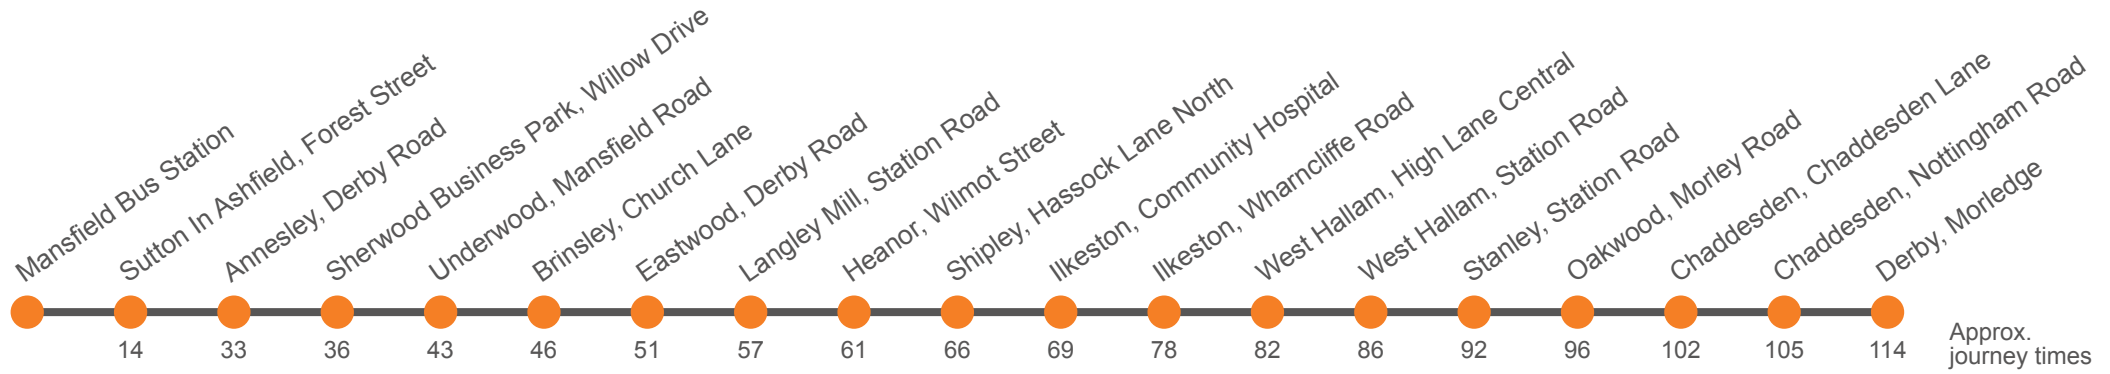

Approx. journey times

Monday to Friday (continued)

Derby Bus Station, Bay 3	1845	1935
Chaddesden, Richmond Road	1854	1943
Maine Drive, Chaddesden Lane	1857	1946
Oakwood, Kings Corner	1902	1950
Stanley, White Hart	1906	1954
West Hallem, White Hart	1909	1957
West Hallam, Station Road	1911	1959
West Hallam, Newdigate Arms	1915	2002
Ilkeston, Wharncliffe Road, Stop C	1920	2008
Ilkeston, Community Hospital	1928	2016
Shipleigh	1931	2019
Heanor, Wilmot Street, Stop 4	1936	2024
Langley Mill, Trentbarton Garage	1940	2028
Eastwood, Morrisons
Broad Lane, Church Lane
Underwood, Institute
Willow Drive Top, Willow Drive
Annesley, Badger Box
Kirby In Ashfield, Ellis Street
Sutton In Ashfield, Forest Street
Mansfield, Bus Station

Then at these mins past the hour until

Saturday

Mansfield, Bus Station	0727		27		1627	1727	1840
Sutton In Ashfield, Forest Street	0741		41		1641	1741	1853
Kirby, Pond Street	0753		53		1653	1753	1903
Annesley, Badger Box	0800		00		1700	1800	1910
Willow Drive Top, Willow Drive	0803		03		1703	1803	1913
Underwood, Institute	0810		10		1710	1810	1920
Brinsley, Church Lane	0813		13		1713	1813	1923
Eastwood, Morrisons	0600	...	0818		18		1718	1818	1928
Langley Mill, Trentbarton Garage	0606	0724	0824	Then at	24		1724	1824	1933
Heanor, Wilmot Street, Stop 5	0610	0728	0828	these	28		1728	1828	...
Shipley	0615	0733	0833	mins	33	until	1733	1833	...
Ilkeston, Community Hospital	0618	0736	0836	past	36		1736	1836	...
Ilkeston, Wharncliffe Road	0624	0745	0845	the	45		1745	1845	...
West Hallam, Newdigate Arms	0628	0749	0849	hour	49		1749	1849	...
West Hallam, High Lane West	0632	0753	0853		53		1753	1853	...
West Hallam, Station Road	0634	0755	0855		55		1755	1855	...
Stanley, White Hart	0636	0759	0859		59		1759	1859	...
Oakwood, Kings Corner	0638	0803	0903		03		1803	1903	...
Chaddesden, Wilmot Arms	0643	0808	0908		08		1808	1908	...
Chaddesden, Lane End	0646	0811	0911		11		1811	1911	...
Derby Bus Station, Bay 3	0655	0820	0920		20		1820	1920	...