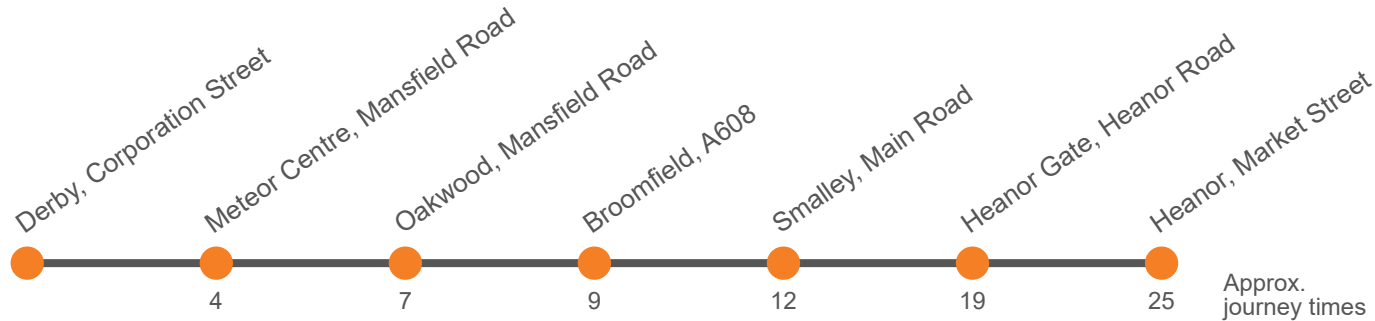

Saturday (continued)

Derby, Corporation Street, Stop C3	1024	1036	1048		00	12	24	36	48		1324	1336	1348	1400	1412	1424	1436	
Meteor Centre, Odeon	1028	1040	1052		04	16	28	40	52		1328	1340	1352	1404	1416	1428	1440	
Oakwood, Windmill Inn	1031	1043	1055		07	19	31	43	55		1331	1343	1355	1407	1419	1431	1443	
Broomfield College	1033	1045	1057		09	21	33	45	57		1333	1345	1357	1409	1421	1433	1445	
Smalley, Rose And Crown	1036	1048	1100		12	24	36	48	00		1336	1348	1400	1412	1424	1436	1448	
Smalley, Dobholes Lane	1038	1050	1102		14	26	38	50	02		1338	1350	1402	1414	1426	1438	1450	
Heanor Gate, Industrial Estate	1043	1055	1107		19	31	43	55	07		1343	1355	1407	1419	1431	1443	1455	
Heanor, Market Place, Stop 1 <i>arr</i>				Then at these mins past the hour	25												1425	
Heanor, Market Place, Stop 1 <i>dep</i>					27													1427
Loscoe, Grandfield Street					32													1432
Codnor, Market Place					36													1436
Golden Valley, Newlands Inn					40													1440
Leabrooks, Corner					44													1444
Somercotes, Royal Tiger																		
Alfreton, Bus Station Bay 1					52													1452
Heanor, Wilmot Street, Stop 4					...													...
Heanor, Market Place, Stop 2	1049	1101	1113			...	37	49	01	13		1349	1401	1413	...	1437	1449	1501
Langley Mill, Trentbarton Garage	...	...	...		...	...	...	...	...		...	...	...	...	...	...	...