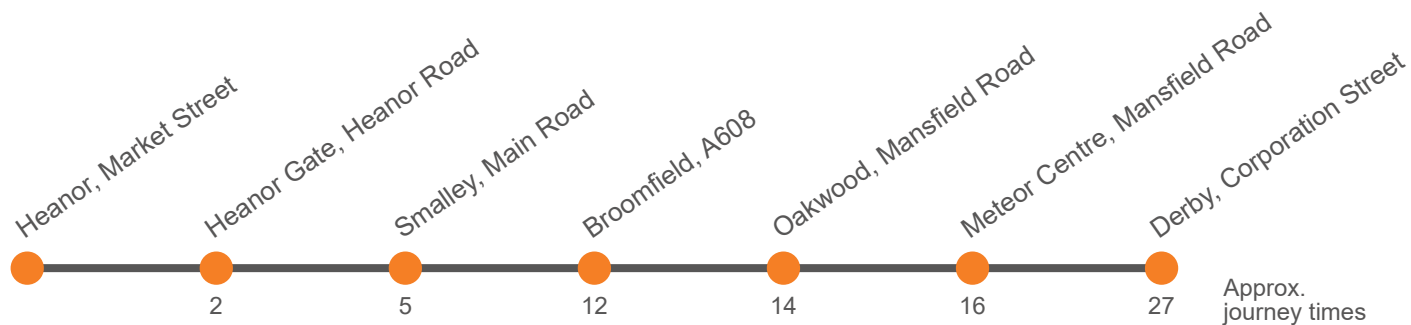

Saturday (continued)

Langley Mill, Trentbarton Garage	...
Alfreton, Bus Station Bay 1	...
Somercotes, Royal Tiger	...
Leabrooks, Corner	...
Golden Valley, Newlands Inn	...
Codnor, Market Place	...
Loscoe, Grandfield Street	...
Heanor, Market Place, Stop 2	<i>arr</i> ...
Heanor, Market Place, Stop 2	<i>dep</i> 0233
Heanor Gate, Industrial Estate	0235
Smalley, Dobholes Lane	0238
Smalley, Rose And Crown	0241
Broomfield College	0245
Oakwood, Windmill Inn	0247
Meteor Centre, Odeon	0249
Derby, Corporation Street, Stop C3	0300