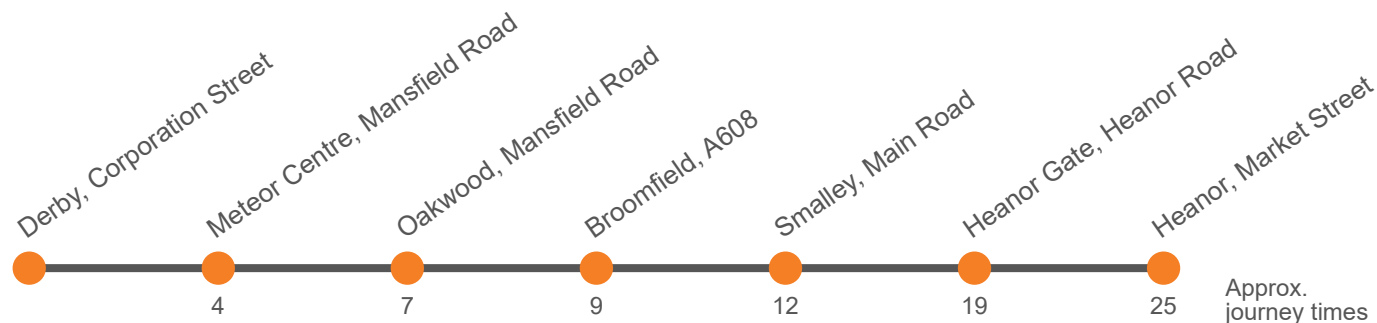

Monday to Friday (continued)

Codes	a	b	a	b	a	b	a	b	a	b	a	b		
Derby, Corporation Street, Stop C3	1348	1348	1400	1412	1424	1436	1448	1448	1500	1512	1525	1540	1552	1552
Meteor Centre, Odeon	1352	1352	1404	1416	1428	1440	1452	1452	1504	1516	1534	1549	1601	1601
Oakwood, Windmill Inn	1355	1355	1407	1419	1431	1443	1455	1455	1507	1519	1537	1552	1604	1604
Broomfield College	1357	1357	1409	1421	1433	1445	1457	1457	1509	1521	1539	1554	1606	1606
Smalley, Rose And Crown	1400	1400	1412	1424	1436	1448	1500	1500	1512	1524	1542	1557	1609	1609
Smalley, Dobholes Lane	1402	1402	1414	1426	1438	1450	1502	1502	1514	1526	1544	1559	1611	1611
Heanor Gate, Industrial Estate	1407	1407	1419	1431	1443	1455	1507	1507	1519	1531	1549	1604	1616	1616
Heanor, Market Place, Stop 1 <i>arr</i>			1425						1525					
Heanor, Market Place, Stop 1 <i>dep</i>			1427						1527					
Loscoe, Grandfield Street			1432						1532					
Codnor, Market Place			1436						1536					
Golden Valley, Newlands Inn			1440						1540					
Leabrooks, Corner			1444						1544					
Somercotes, Royal Tiger														
Alfreton, Bus Station Bay 1			1452						1552					
Heanor, Wilmot Street, Stop 4			...						...					
Heanor, Market Place, Stop 2	1413	1413	...	1437	1449	1501	1513	1513	...	1537	1555	1610	1622	1622
Langley Mill, Trentbarton Garage	...	...	...	...	...	...	...	...	...	...	...	...	...	...

a Does not run on Fridays

b Only runs on Fridays