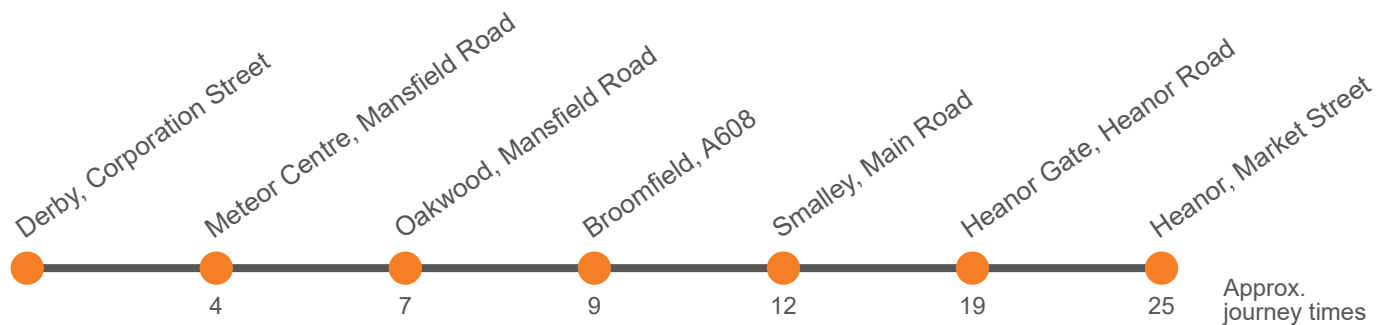

Saturday (continued)

Derby, Corporation Street, Stop C3	0105	0205	0305
Meteor Centre, Odeon	0109	0209	0309
Oakwood, Windmill Inn	0112	0212	0312
Broomfield College	0114	0214	0314
Smalley, Rose And Crown	0117	0217	0317
Smalley, Dobholes Lane	0119	0219	0319
Heanor Gate, Industrial Estate	0124	0224	0324
Heanor, Market Place, Stop 1 <i>arr</i>			
Heanor, Market Place, Stop 1 <i>dep</i>			
Loscoe, Grandfield Street			
Codnor, Market Place			
Golden Valley, Newlands Inn			
Leabrooks, Corner			
Somercotes, Royal Tiger			
Alfreton, Bus Station Bay 1			
Heanor, Wilmot Street, Stop 4			0330
Heanor, Market Place, Stop 2	0130	0230	
Langley Mill, Trentbarton Garage	...	...	0333