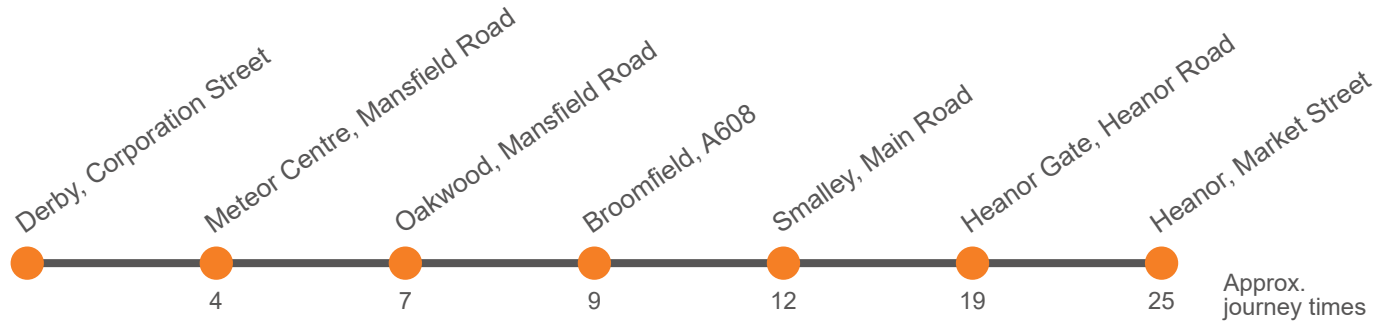

Monday to Friday (continued)

Codes								a	b	a	b			
Derby, Corporation Street, Stop C3	1124	1136	1148	1200	1212	1224	1236	1248	1248	1300	1300	1312	1324	1336
Meteor Centre, Odeon	1128	1140	1152	1204	1216	1228	1240	1252	1252	1304	1304	1316	1328	1340
Oakwood, Windmill Inn	1131	1143	1155	1207	1219	1231	1243	1255	1255	1307	1307	1319	1331	1343
Broomfield College	1133	1145	1157	1209	1221	1233	1245	1257	1257	1309	1309	1321	1333	1345
Smalley, Rose And Crown	1136	1148	1200	1212	1224	1236	1248	1300	1300	1312	1312	1324	1336	1348
Smalley, Dobholes Lane	1138	1150	1202	1214	1226	1238	1250	1302	1302	1314	1314	1326	1338	1350
Heanor Gate, Industrial Estate	1143	1155	1207	1219	1231	1243	1255	1307	1307	1319	1319	1331	1343	1355
Heanor, Market Place, Stop 1 <i>arr</i>				1225						1325	1325			
Heanor, Market Place, Stop 1 <i>dep</i>				1227						1327	1327			
Loscoe, Grandfield Street				1232						1332	1332			
Codnor, Market Place				1236						1336	1336			
Golden Valley, Newlands Inn				1240						1340	1340			
Leabrooks, Corner				1244						1344	1344			
Somercotes, Royal Tiger														
Alfreton, Bus Station Bay 1				1252						1352	1352			
Heanor, Wilmot Street, Stop 4				...						...	...			
Heanor, Market Place, Stop 2	1149	1201	1213	...	1237	1249	1301	1313	1313	...	...	1337	1349	1401
Langley Mill, Trentbarton Garage	...	...	...	...	...	...	...	...	...	...	...	...	...	...

a Does not run on Fridays

b Only runs on Fridays