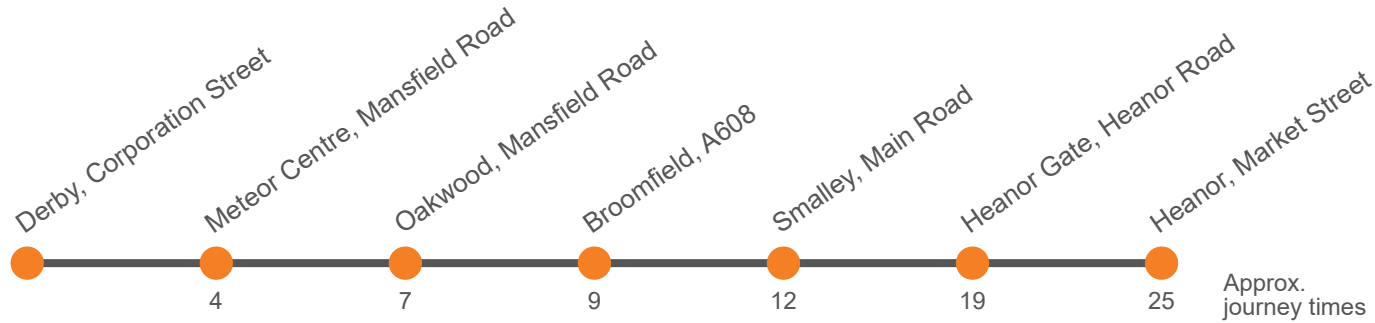

Monday to Friday (continued)

Codes	b	a	b	b	b	b
Derby, Corporation Street, Stop C3	2305	2305	0005	0105	0205	0305
Meteor Centre, Odeon	2309	2309	0009	0109	0209	0309
Oakwood, Windmill Inn	2312	2312	0012	0112	0212	0312
Broomfield College	2314	2314	0014	0114	0214	0314
Smalley, Rose And Crown	2317	2317	0017	0117	0217	0317
Smalley, Dobholes Lane	2319	2319	0019	0119	0219	0319
Heanor Gate, Industrial Estate	2324	2324	0024	0124	0224	0324
Heanor, Market Place, Stop 1 <i>arr</i>						
Heanor, Market Place, Stop 1 <i>dep</i>						
Loscoe, Grandfield Street						
Codnor, Market Place						
Golden Valley, Newlands Inn						
Leabrooks, Corner						
Somercotes, Royal Tiger						
Alfreton, Bus Station Bay 1						
Heanor, Wilmot Street, Stop 4		2330				0330
Heanor, Market Place, Stop 2	2330	...	0030	0130	0230	
Langley Mill, Trentbarton Garage	...	...	...	...	...	0333

a Does not run on Fridays

b Only runs on Fridays