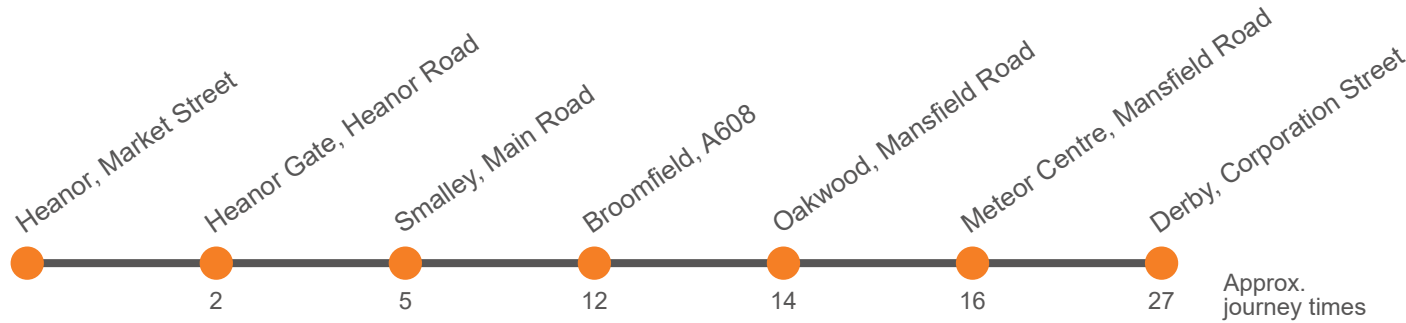

Monday to Friday (continued)

Codes	a	a	a	a	a
Langley Mill, Trentbarton Garage	...	...	...	...	...
Alfreton, Bus Station Bay 1	...	...	...	...	...
Somercotes, Royal Tiger	...	...	...	...	...
Leabrooks, Corner	...	...	...	...	...
Golden Valley, Newlands Inn	...	...	...	...	...
Codnor, Market Place	...	...	...	...	...
Loscoe, Grandfield Street	...	...	...	...	...
Heanor, Market Place, Stop 2 <i>arr</i>	...	...	...	...	...
Heanor, Market Place, Stop 2 <i>dep</i>	2233	2333	0033	0133	0233
Heanor Gate, Industrial Estate	2235	2335	0035	0135	0235
Smalley, Dobholes Lane	2238	2338	0038	0138	0238
Smalley, Rose And Crown	2241	2341	0041	0141	0241
Broomfield College	2245	2345	0045	0145	0245
Oakwood, Windmill Inn	2247	2347	0047	0147	0247
Meteor Centre, Odeon	2249	2349	0049	0149	0249
Derby, Corporation Street, Stop C3	2300	0000	0100	0200	0300

a Only runs on Fridays