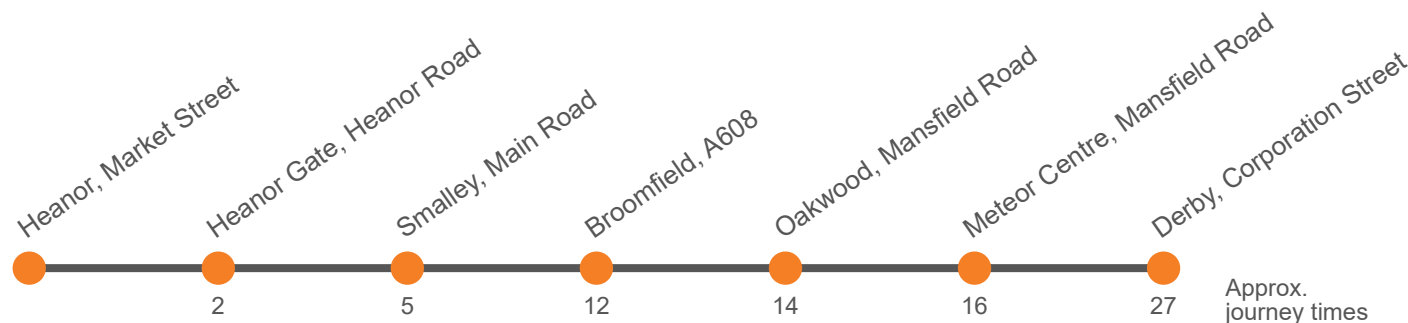

Monday to Friday

Codes				a	b				b	a				
Langley Mill, Trentbarton Garage	0457	0527	...	0612	0612	...	0642	...	...	...	0721	...	...	...
Alfreton, Bus Station Bay 1			...			...		...	...	...		...	...	0730
Somercotes, Royal Tiger			...			...		...	...	...		...	...	0736
Leabrooks, Corner			...			...		...	...	...		...	...	0738
Golden Valley, Newlands Inn			...			...		...	...	...		...	...	0742
Codnor, Market Place			...			...	0651	...	...	...		...	...	0746
Loscoe, Grandfield Street			...			...	0655	...	...	...		...	...	0750
Heanor, Market Place, Stop 2 <i>arr</i>	0500	0530	...	0615	0615	...	0645	0700	...	...	0724	...	...	0758
Heanor, Market Place, Stop 2 <i>dep</i>	0500	0530	0600	0615	0615	0630	0645	0700	0712	0712	0724	0736	0749	0801
Heanor Gate, Industrial Estate	0502	0532	0602	0617	0617	0632	0647	0702	0714	0714	0726	0738	0751	0803
Smalley, Dobholes Lane	0505	0535	0605	0620	0620	0635	0650	0705	0717	0717	0729	0741	0754	0806
Smalley, Rose And Crown	0508	0538	0608	0623	0623	0638	0653	0708	0720	0720	0732	0744	0757	0809
Broomfield College	0512	0542	0612	0627	0627	0642	0657	0712	0724	0724	0736	0748	0801	0813
Oakwood, Windmill Inn	0514	0544	0614	0629	0629	0644	0659	0714	0726	0726	0738	0750	0803	0815
Meteor Centre, Odeon	0516	0546	0616	0631	0631	0646	0701	0716	0728	0728	0740	0752	0805	0817
Derby, Corporation Street, Stop C3	0527	0557	0627	0642	0642	0657	0712	0727	0739	0739	0751	0808	0821	0833

- a Only runs on Fridays
- b Does not run on Fridays