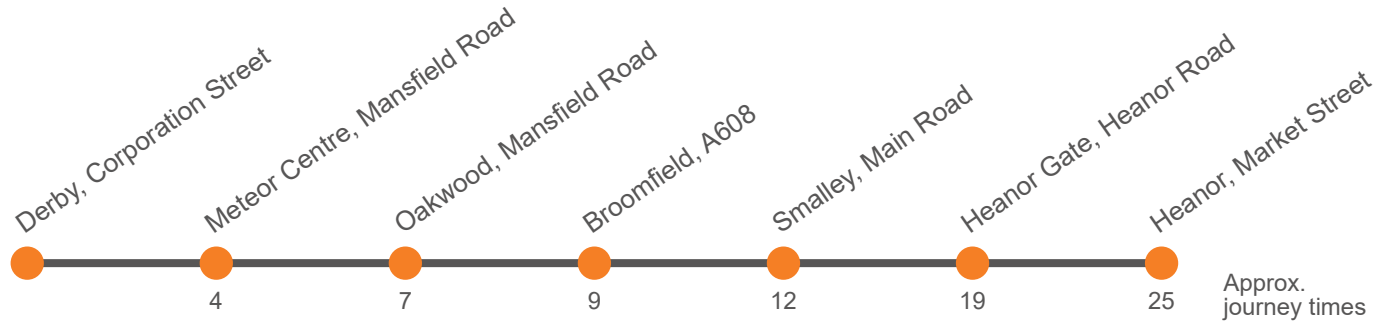

Sunday

Derby, Corporation Street, Stop C3	0935	1005	1035		05 35		1635	1705	1735	1805	1835	1935	2035
Meteor Centre, Odeon	0939	1009	1039		09 39		1639	1709	1739	1809	1839	1939	2039
Oakwood, Windmill Inn	0942	1012	1042	Then at these mins past the hour	12 42		1642	1712	1742	1812	1842	1942	2042
Broomfield College	0944	1014	1044		14 44		1644	1714	1744	1814	1844	1944	2044
Smalley, Rose And Crown	0947	1017	1047		17 47	until	1647	1717	1747	1817	1847	1947	2047
Smalley, Dobholes Lane	0949	1019	1049		19 49		1649	1719	1749	1819	1849	1949	2049
Heanor Gate, Industrial Estate	0954	1024	1054		24 54	1654	1724	1754	1824	1854	1954	2054	
Heanor, Wilmot Street, Stop 4					30 00				1830			2100	
Heanor, Market Place, Stop 2	1000	1030	1100			1700	1730	1800		1900	2000		
Langley Mill, Trentbarton Garage	...	...	...		...	...	...	...	1833	...	...	2103