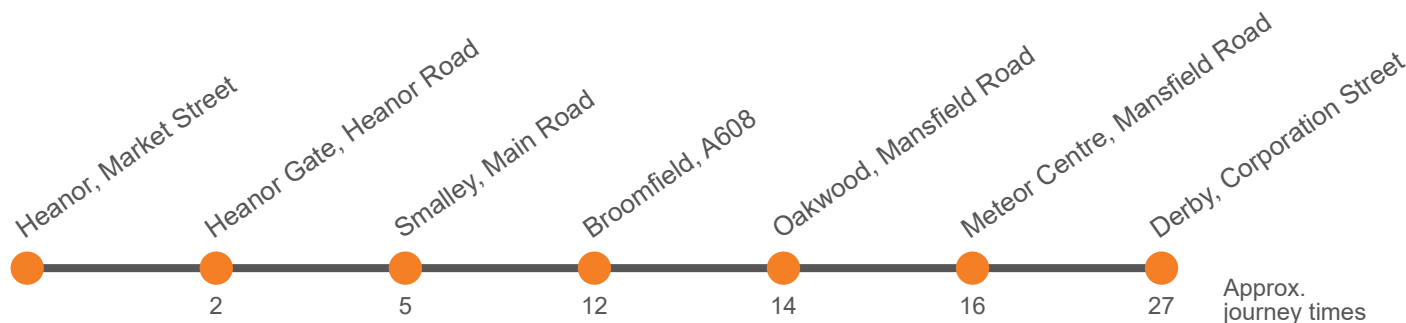

Saturday (continued)

Langley Mill, Trentbarton Garage	...	...	...	...	...	...	...	...	...	...	...	...	...				
Alfreton, Bus Station Bay 1	...	...	...	0955	...	...	...	...	55	...	...	...	1355				
Somercotes, Royal Tiger	...	...	...	1001	...	...	...	...	01	...	...	...	1401				
Leabrooks, Corner	...	...	...	1003	...	...	...	...	03	...	...	...	1403				
Golden Valley, Newlands Inn	...	...	...	1007	...	...	...	...	07	...	...	...	1407				
Codnor, Market Place	...	...	...	1011	...	...	...	...	11	...	...	...	1411				
Loscoe, Grandfield Street	...	...	...	1015	...	...	...	...	15	...	...	...	1415				
Heanor, Market Place, Stop 2 <i>arr</i>	...	...	...	1023	...	...	...	...	23	...	...	...	1423				
Heanor, Market Place, Stop 2 <i>dep</i>	0952	1004	1016	1028	1040	1052	Then at these mins past the hour	04	16	28	40	52	until	1352	1404	1416	1428
Heanor Gate, Industrial Estate	0954	1006	1018	1030	1042	1054		06	18	30	42	54	1354	1406	1418	1430	
Smalley, Dobholes Lane	0957	1009	1021	1033	1045	1057		09	21	33	45	57	1357	1409	1421	1433	
Smalley, Rose And Crown	1000	1012	1024	1036	1048	1100		12	24	36	48	00	1400	1412	1424	1436	
Broomfield College	1004	1016	1028	1040	1052	1104		16	28	40	52	04	1404	1416	1428	1440	
Oakwood, Windmill Inn	1006	1018	1030	1042	1054	1106		18	30	42	54	06	1406	1418	1430	1442	
Meteor Centre, Odeon	1008	1020	1032	1044	1056	1108		20	32	44	56	08	1408	1420	1432	1444	
Derby, Corporation Street, Stop C3	1019	1031	1043	1055	1107	1119	31	43	55	07	19	1419	1431	1443	1455