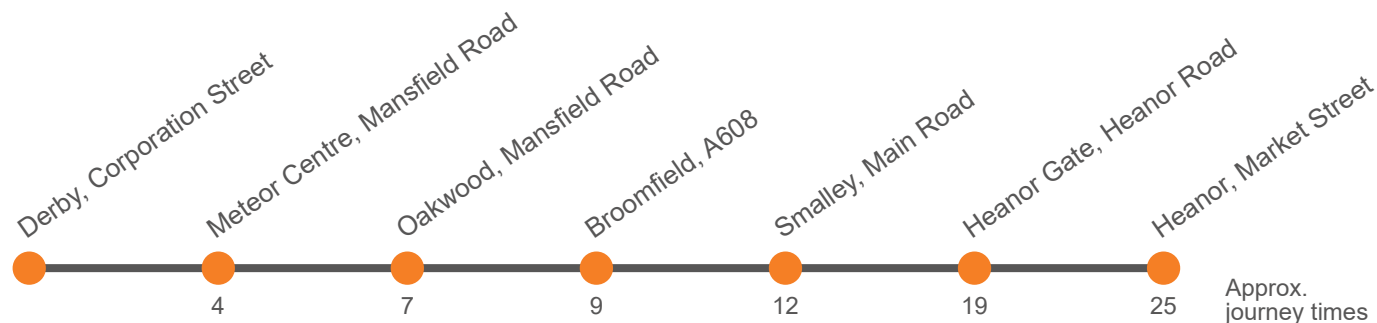

Saturday (continued)

Derby, Corporation Street, Stop C3	1024	1036	1048		00	12	24	36	48		1324	1336	1348	1400	1412	1424	1436	
Meteor Centre, Odeon	1028	1040	1052		04	16	28	40	52		1328	1340	1352	1404	1416	1428	1440	
Oakwood, Windmill Inn	1031	1043	1055		07	19	31	43	55		1331	1343	1355	1407	1419	1431	1443	
Broomfield College	1033	1045	1057		09	21	33	45	57		1333	1345	1357	1409	1421	1433	1445	
Smalley, Rose And Crown	1036	1048	1100		12	24	36	48	00		1336	1348	1400	1412	1424	1436	1448	
Smalley, Dobholes Lane	1038	1050	1102		14	26	38	50	02		1338	1350	1402	1414	1426	1438	1450	
Heanor Gate, Industrial Estate	1043	1055	1107		19	31	43	55	07		1343	1355	1407	1419	1431	1443	1455	
Heanor, Market Place, Stop 1 <i>arr</i>				Then at these mins past the hour	25												1425	
Heanor, Market Place, Stop 1 <i>dep</i>					27													1427
Loscoe, Grandfield Street					32													1432
Codnor, Market Place					36													1436
Golden Valley, Newlands Inn					40													1440
Leabrooks, Corner					44													1444
Somercotes, Royal Tiger																		
Alfreton, Bus Station Bay 1					52													1452
Heanor, Wilmot Street, Stop 4				
Heanor, Market Place, Stop 2	1049	1101	1113			...	37	49	01	13		1349	1401	1413	...	1437	1449	1501
Langley Mill, Trentbarton Garage	