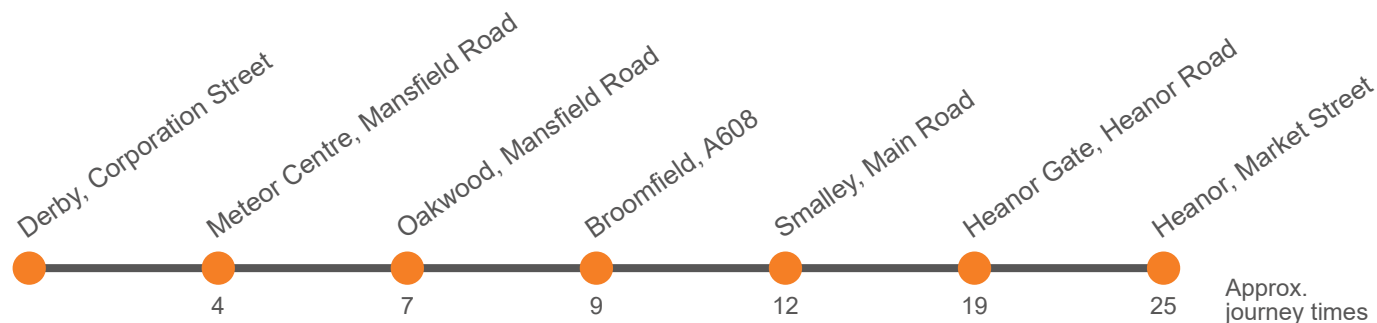

Monday to Friday (continued)

Codes	a	b	a	b	a	b	a	b						
Derby, Corporation Street, Stop C3	1605	1620	1620	1635	1650	1705	1705	1720	1735	1735	1750	1805	1820	1835
Meteor Centre, Odeon	1614	1629	1629	1644	1659	1714	1714	1729	1744	1744	1759	1809	1824	1839
Oakwood, Windmill Inn	1617	1632	1632	1650	1705	1720	1720	1735	1750	1750	1805	1815	1830	1842
Broomfield College	1619	1634	1634	1652	1707	1722	1722	1737	1752	1752	1807	1817	1832	1844
Smalley, Rose And Crown	1622	1637	1637	1656	1711	1726	1726	1741	1756	1756	1811	1821	1836	1847
Smalley, Dobholes Lane	1624	1639	1639	1658	1713	1728	1728	1743	1758	1758	1813	1823	1838	1849
Heanor Gate, Industrial Estate	1629	1644	1644	1703	1718	1733	1733	1748	1803	1803	1818	1828	1843	1854
Heanor, Market Place, Stop 1 <i>arr</i>	1635					1740	1740				1825		1850	
Heanor, Market Place, Stop 1 <i>dep</i>	1639					1744	1744				1825		1850	
Loscoe, Grandfield Street	1644					1749	1749				1830		1855	
Codnor, Market Place	1648					1753	1753				1834		1900	
Golden Valley, Newlands Inn	1652					1757	1757				...		...	
Leabrooks, Corner	1656					1801	1801				...		...	
Somercotes, Royal Tiger											...		...	
Alfreton, Bus Station Bay 1	1704					1809	1809				...		...	
Heanor, Wilmot Street, Stop 4	...					...	...				...	1835	...	
Heanor, Market Place, Stop 2	...	1650	1650	1710	1725	...	...	1755	1810	1810	...		...	1900
Langley Mill, Trentbarton Garage	...	...	...	...	...	...	...	...	...	...	...	1838	...	...

a Does not run on Fridays

b Only runs on Fridays