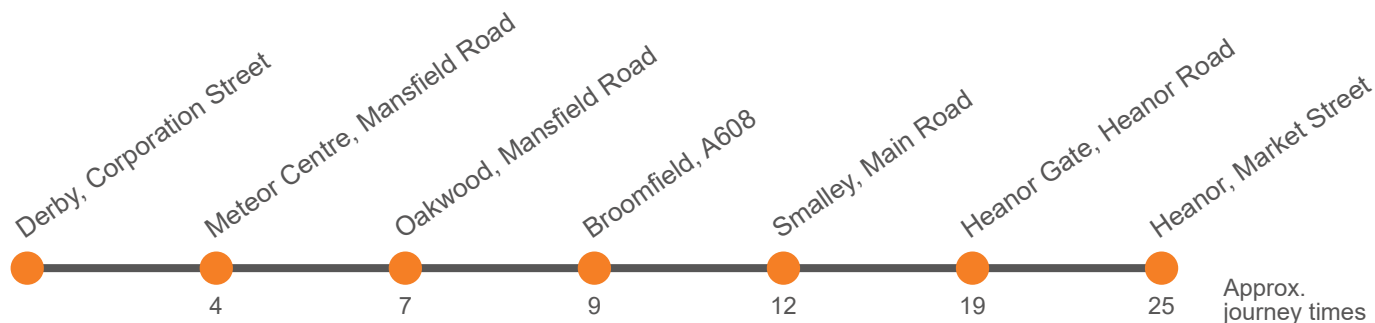

Saturday

Derby, Corporation Street, Stop C3	0530	0600	0630	0700	0735	0755	0815	0835	0855	0915	0936	0948	1000	1012
Meteor Centre, Odeon	0534	0604	0634	0704	0739	0759	0819	0839	0859	0919	0940	0952	1004	1016
Oakwood, Windmill Inn	0537	0607	0637	0707	0742	0802	0822	0842	0902	0922	0943	0955	1007	1019
Broomfield College	0539	0609	0639	0709	0744	0804	0824	0844	0904	0924	0945	0957	1009	1021
Smalley, Rose And Crown	0542	0612	0642	0712	0747	0807	0827	0847	0907	0927	0948	1000	1012	1024
Smalley, Dobholes Lane	0544	0614	0644	0714	0749	0809	0829	0849	0909	0929	0950	1002	1014	1026
Heanor Gate, Industrial Estate	0549	0619	0649	0719	0754	0814	0834	0854	0914	0934	0955	1007	1019	1031
Heanor, Market Place, Stop 1 <i>arr</i>			0655			0820			0920				1025	
Heanor, Market Place, Stop 1 <i>dep</i>			0657			0822			0922				1027	
Loscoe, Grandfield Street			0702			0827			0927				1032	
Codnor, Market Place			0706			0831			0931				1036	
Golden Valley, Newlands Inn			0710			0835			0935				1040	
Leabrooks, Corner			0714			0839			0939				1044	
Somercotes, Royal Tiger			0717			0842			0942					
Alfreton, Bus Station Bay 1			0725			0850			0950				1052	
Heanor, Wilmot Street, Stop 4			...	0725	0800	...			...				...	
Heanor, Market Place, Stop 2	0555	0625	...			...	0840	0900	...	0940	1001	1013	...	1037
Langley Mill, Trentbarton Garage	...	...	...	0728	0803	...	...	...	...	...	...	...	...	...