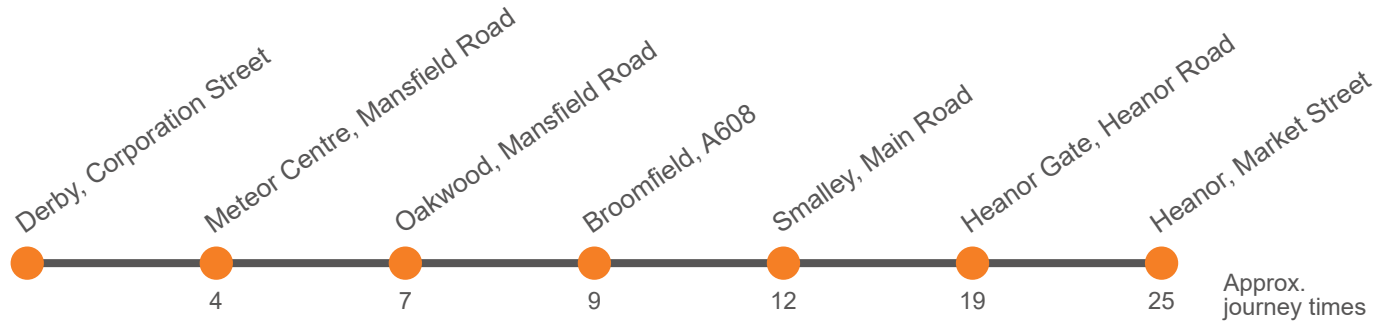

Saturday (continued)

Derby, Corporation Street, Stop C3	1805	1820	1835	1855	1915	1935	2005	2035	2105	2135	2205	2235	2305	0005
Meteor Centre, Odeon	1809	1824	1839	1859	1919	1939	2009	2039	2109	2139	2209	2239	2309	0009
Oakwood, Windmill Inn	1812	1827	1842	1902	1922	1942	2012	2042	2112	2142	2212	2242	2312	0012
Broomfield College	1814	1829	1844	1904	1924	1944	2014	2044	2114	2144	2214	2244	2314	0014
Smalley, Rose And Crown	1817	1832	1847	1907	1927	1947	2017	2047	2117	2147	2217	2247	2317	0017
Smalley, Dobholes Lane	1819	1834	1849	1909	1929	1949	2019	2049	2119	2149	2219	2249	2319	0019
Heanor Gate, Industrial Estate	1824	1839	1854	1914	1934	1954	2024	2054	2124	2154	2224	2254	2324	0024
Heanor, Market Place, Stop 1 <i>arr</i>	1830	1845												
Heanor, Market Place, Stop 1 <i>dep</i>	1830	1845												
Loscoe, Grandfield Street	1835	1850												
Codnor, Market Place	1839	1854												
Golden Valley, Newlands Inn	...	...												
Leabrooks, Corner	...	...												
Somercotes, Royal Tiger	...	...												
Alfreton, Bus Station Bay 1	...	...												
Heanor, Wilmot Street, Stop 4	...	...			1940	2000	2030		2130		2230	2300		
Heanor, Market Place, Stop 2	...	...	1900	1920				2100		2200			2330	0030
Langley Mill, Trentbarton Garage	...	...	...	...	1943	2003	2033	...	2133	...	2233	2303	...	...