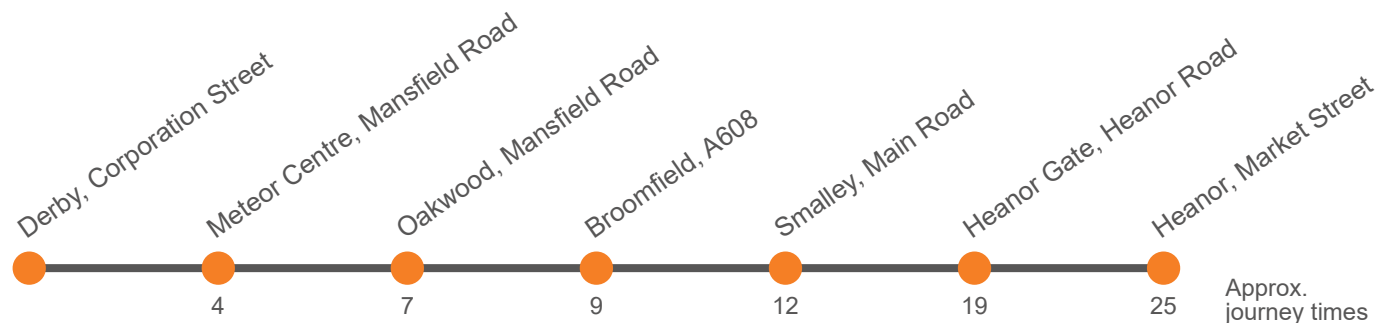

Monday to Friday (continued)

Codes	b	a	a	b	a	b	a	b	a	b	a	b		
Derby, Corporation Street, Stop C3	1855	1855	1915	1915	1935	2005	2005	2035	2105	2105	2135	2205	2205	2235
Meteor Centre, Odeon	1859	1859	1919	1919	1939	2009	2009	2039	2109	2109	2139	2209	2209	2239
Oakwood, Windmill Inn	1902	1902	1922	1922	1942	2012	2012	2042	2112	2112	2142	2212	2212	2242
Broomfield College	1904	1904	1924	1924	1944	2014	2014	2044	2114	2114	2144	2214	2214	2244
Smalley, Rose And Crown	1907	1907	1927	1927	1947	2017	2017	2047	2117	2117	2147	2217	2217	2247
Smalley, Dobholes Lane	1909	1909	1929	1929	1949	2019	2019	2049	2119	2119	2149	2219	2219	2249
Heanor Gate, Industrial Estate	1914	1914	1934	1934	1954	2024	2024	2054	2124	2124	2154	2224	2224	2254
Heanor, Market Place, Stop 1 <i>arr</i>														
Heanor, Market Place, Stop 1 <i>dep</i>														
Loscoe, Grandfield Street														
Codnor, Market Place														
Golden Valley, Newlands Inn														
Leabrooks, Corner														
Somercotes, Royal Tiger														
Alfreton, Bus Station Bay 1														
Heanor, Wilmot Street, Stop 4			1940	1940	2000	2030	2030			2130			2230	2300
Heanor, Market Place, Stop 2	1920	1920						2100	2130	...	2200	2230	...	
Langley Mill, Trentbarton Garage	...	...	1943	1943	2003	2033	2033	...	...	...	...	...	...	2303

a Does not run on Fridays

b Only runs on Fridays