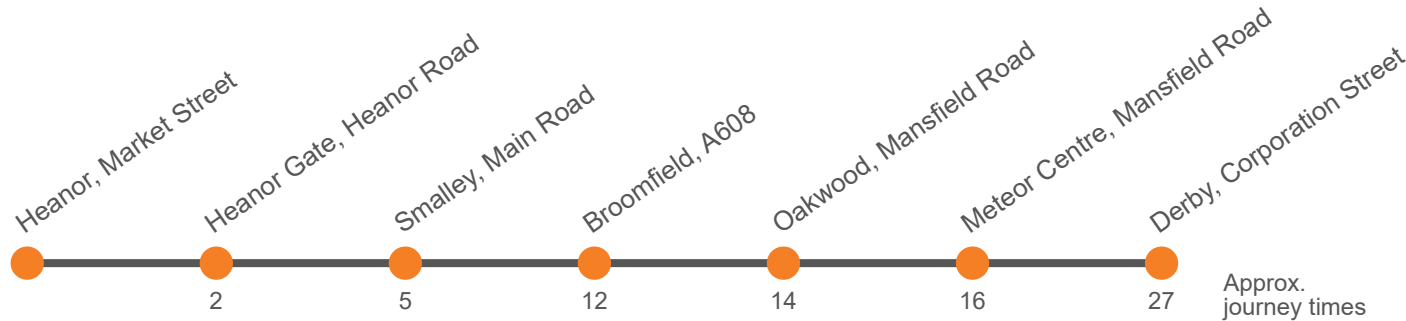

Monday to Friday (continued)

Codes						a	b							
Langley Mill, Trentbarton Garage	0810	...	...	...	...	...	...	...	...	...	...	...	...	...
Alfreton, Bus Station Bay 1		...	...	...	...	0855	0855	...	...	...	...	0955	...	...
Somercotes, Royal Tiger		...	...	...	...	0901	0901	...	...	...	...	1001	...	...
Leabrooks, Corner		...	...	...	...	0903	0903	...	...	...	...	1003	...	...
Golden Valley, Newlands Inn		...	...	...	...	0907	0907	...	...	...	...	1007	...	...
Codnor, Market Place		...	...	...	...	0911	0911	...	...	...	...	1011	...	...
Loscoe, Grandfield Street		...	...	...	...	0915	0915	...	...	...	...	1015	...	...
Heanor, Market Place, Stop 2 <i>arr</i>	0813	...	...	...	...	0923	0923	...	...	...	...	1023	...	...
Heanor, Market Place, Stop 2 <i>dep</i>	0813	0828	0852	0904	0916	0928	0928	0940	0952	1004	1016	1028	1040	1052
Heanor Gate, Industrial Estate	0820	0835	0854	0906	0918	0930	0930	0942	0954	1006	1018	1030	1042	1054
Smalley, Dobholes Lane	0823	0838	0857	0909	0921	0933	0933	0945	0957	1009	1021	1033	1045	1057
Smalley, Rose And Crown	0826	0841	0900	0912	0924	0936	0936	0948	1000	1012	1024	1036	1048	1100
Broomfield College	0830	0845	0904	0916	0928	0940	0940	0952	1004	1016	1028	1040	1052	1104
Oakwood, Windmill Inn	0832	0847	0906	0918	0930	0942	0942	0954	1006	1018	1030	1042	1054	1106
Meteor Centre, Odeon	0834	0849	0908	0920	0932	0944	0944	0956	1008	1020	1032	1044	1056	1108
Derby, Corporation Street, Stop C3	0850	0905	0919	0931	0943	0955	0955	1007	1019	1031	1043	1055	1107	1119

a Only runs on Fridays

b Does not run on Fridays