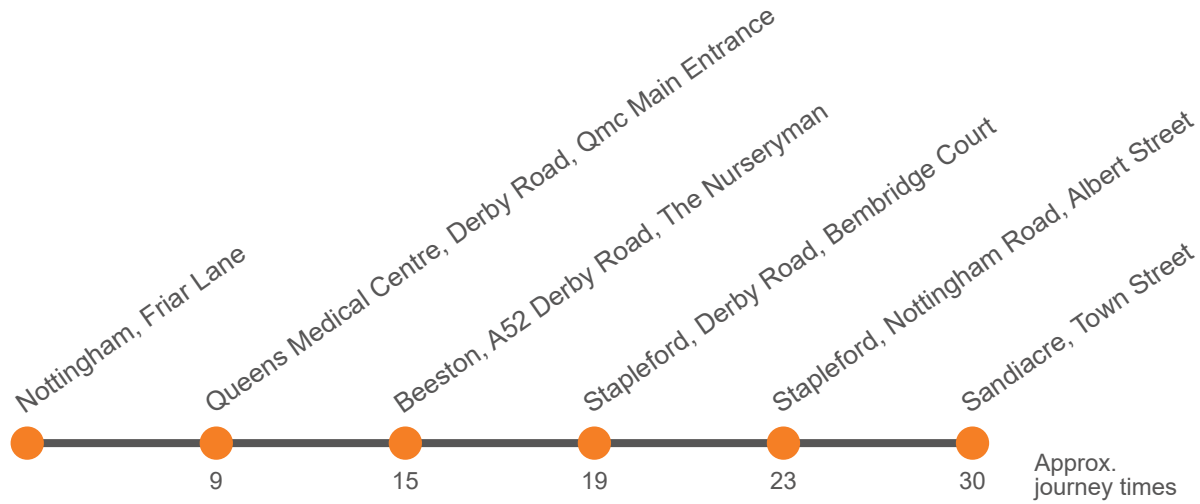

Monday to Friday (continued)

Friar Lane, Friar Lane	1017	1027	1037	1047	1057		07	17	27	37	47	57		1237	1247	1257	1307	
Queens Medical Centre	1027	1037	1047	1057	1107		17	27	37	47	57	07		1247	1257	1307	1317	
Beeston, Derby Road	1032	1042	1052	1102	1112		22	32	42	52	02	12		1252	1302	1312	1322	
Stapleford, Derby Road	1036	1046	1056	1106	1116		26	36	46	56	06	16		1256	1306	1316	1326	
Albert Street, Nottingham Road	1040	1050	1100	1110	1120	Then at these mins past the hour	30	40	50	00	10	20		1300	1310	1320	1330	
Sandiacre, White Lion		1059		1119			39		59		19				1319			1339
Risley, The Risley Park		1105		1125			45		05		25				1325			1345
Borrowash, The Foresters		1111		1131			51		11		31			until	1331			1351
Spondon, Arnhem Terrace		1115		1135			55		15		35				1335			1355
Spondon, Lodge Lane		1119		1139			59		19		39				1339			1359
Chaddesden, Lane End		1124		1144			04		24		44				1344			1404
Derby, Bus Station Bay 6		1133		1153			13		33		53				1353			1413
Sandiacre, Town Street	1048	...	1108	...	1128		...	48	...	08	...	28		1308	...	1328	...	
Sandiacre, Friesland Drive	...	...	...	...	...		...	...	...	...	...	...		...	...	...	...	
Derby, Corporation Street Stop J4	...	...	...	...	...		...	...	...	...	...	...		...	...	...	...