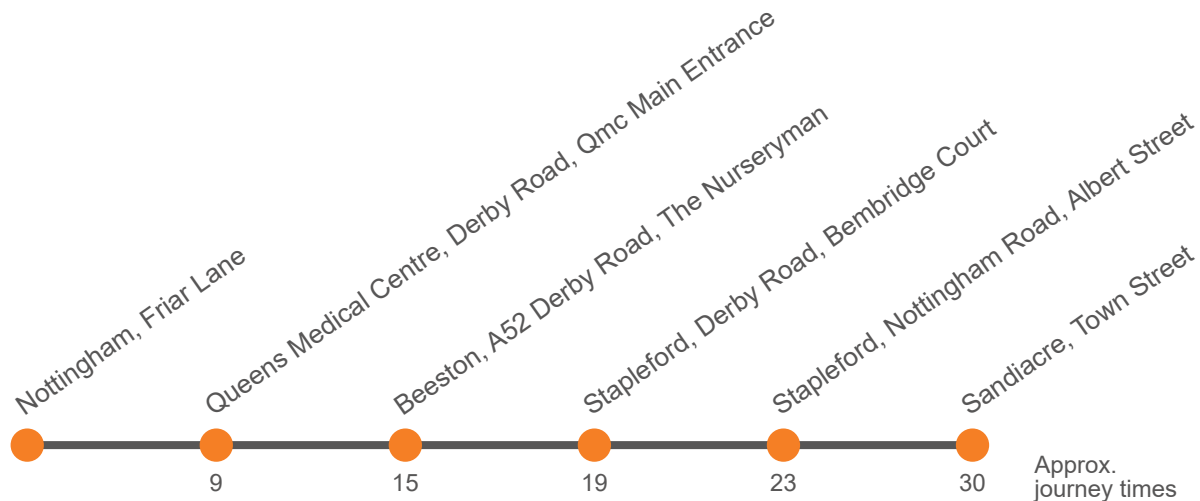

Monday to Friday (continued)

Codes	a		a		a		a		a					
Friar Lane, Friar Lane	1527	1537	1547	1557	1607	1617	1627	1637	1647	1657	1707	1717	1727	1737
Queens Medical Centre	1537	1547	1557	1607	1619	1629	1639	1649	1659	1709	1719	1729	1739	1749
Beeston, Derby Road	1545	1555	1605	1615	1625	1640	1650	1700	1710	1720	1730	1740	1750	1800
Stapleford, Derby Road	1550	1600	1610	1620	1630	1645	1655	1705	1715	1725	1735	1745	1755	1805
Albert Street, Nottingham Road	1555	1605	1615	1625	1635	1650	1700	1710	1720	1730	1740	1750	1800	1810
Sandiacre, White Lion		1614		1634		1659		1719		1739		1759		1819
Risley, The Risley Park		1620		1640		1705		1725		1745		1805		1825
Borrowash, The Foresters		1626		1646		1711		1731		1751		1811		1831
Spondon, Arnhem Terrace		1630		1650		1715		1735		1755		1815		1835
Spondon, Lodge Lane		1634		1654		1719		1739		1759		1819		1839
Chaddesden, Lane End		1639		1659		1724		1744		1804		1824		1844
Derby, Bus Station Bay 6		1648		1708		1733		1753		1813		1833		1853
Sandiacre, Town Street	1603	...	1623	...	1643	...	1708	...	1728	...	1748	...	1808	...
Sandiacre, Friesland Drive	...	...	...	...	...	...	...	...	...	...	...	...	...	...
Derby, Corporation Street Stop J4	...	...	...	...	...	...	...	...	...	...	...	...	...	...

a buses arriving in Derby between 7:59 and 9:00 and 16:00 and 18:00 run via St Alkmund's Way.