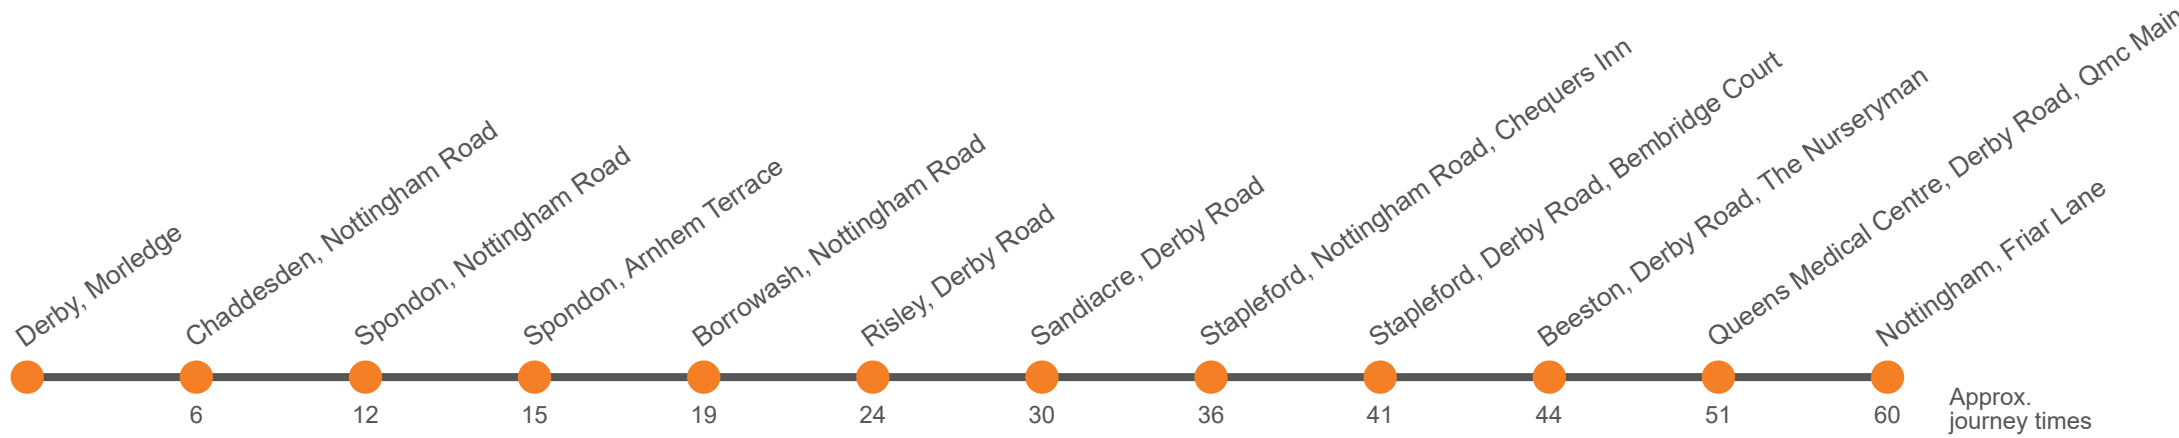

Monday to Friday

Sandiacre, Friesland Drive	...	...	...	...	...	...	...	0705	...	...	...	...	...	...
Derby, Bus Station Bay 6	...	...	...	0601	...	0621	...		0641	...	0656	...	0711	...
Chaddesden, Lane End	...	...	...	0608	...	0628	...		0648	...	0703	...	0718	...
Spondon, Lodge Lane	...	...	...	0613	...	0633	...		0653	...	0709	...	0724	...
Spondon, Arnhem Terrace	...	...	...	0616	...	0636	...		0656	...	0712	...	0727	...
Borrowwash, The Foresters	...	...	...	0620	...	0640	...		0700	...	0716	...	0731	...
Risley, The Risley Park	...	...	...	0625	...	0645	...		0705	...	0721	...	0736	...
Sandiacre, Town Street	0519	0539	0559		0628		0648			0703		0718		0738
Sandiacre, Stanton Rd/Spencer Ave	0521	0541	0601		0630		0650			0705		0720		0740
Sandiacre, Coronation Avenue					0631		0651			0706		0721		0741
Sandiacre, Travers Road					0634		0654			0709		0724		0744
Sandiacre, White Lion	0530	0550	0610	0630	0642	0652	0702	0707	0712	0717	0727	0732	0742	0752
Chequers Inn, Nottingham Road	0536	0556	0616	0636	0648	0658	0708	0713	0718	0723	0733	0741	0751	0801
Stapleford, Derby Road	0541	0601	0621	0641	0653	0703	0713	0718	0723	0729	0739	0747	0757	0807
Beeston, Derby Road	0544	0604	0624	0644	0656	0706	0716	0721	0726	0735	0745	0753	0803	0813
Queens Medical Centre	0548	0608	0628	0650	0702	0712	0722	0732	0737	0746	0756	0804	0814	0824
Friar Lane, Friar Lane	0557	0617	0637	0700	0712	0722	0732	0742	0747	0756	0806	0814	0824	0834