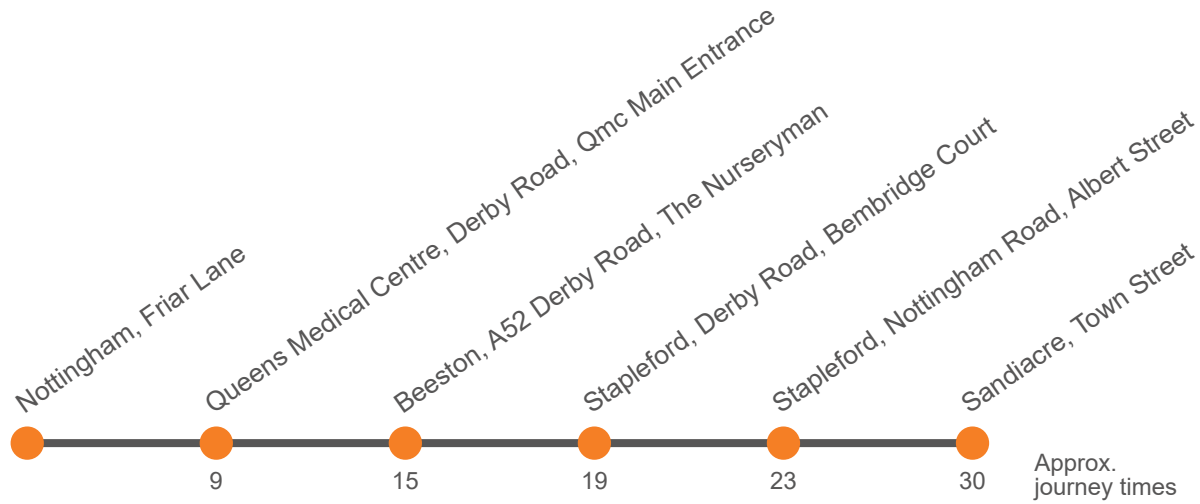

a buses arriving in Derby between 7:59 and 9:00 and 16:00 and 18:00 run via St Alkmund's Way.

a buses arriving in Derby between 7:59 and 9:00 and 16:00 and 18:00 run via St Alkmund's Way.

Monday to Friday (continued)

Codes	a		a		a		a		a					
Friar Lane, Friar Lane	1527	1537	1547	1557	1607	1617	1627	1637	1647	1657	1707	1717	1727	1737
Queens Medical Centre	1537	1547	1557	1607	1619	1629	1639	1649	1659	1709	1719	1729	1739	1749
Beeston, Derby Road	1545	1555	1605	1615	1625	1640	1650	1700	1710	1720	1730	1740	1750	1800
Stapleford, Derby Road	1550	1600	1610	1620	1630	1645	1655	1705	1715	1725	1735	1745	1755	1805
Albert Street, Nottingham Road	1555	1605	1615	1625	1635	1650	1700	1710	1720	1730	1740	1750	1800	1810
Sandiacre, White Lion		1614		1634		1659		1719		1739		1759		1819
Risley, The Risley Park		1620		1640		1705		1725		1745		1805		1825
Borrowash, The Foresters		1626		1646		1711		1731		1751		1811		1831
Spondon, Arnhem Terrace		1630		1650		1715		1735		1755		1815		1835
Spondon, Lodge Lane		1634		1654		1719		1739		1759		1819		1839
Chaddesden, Lane End		1639		1659		1724		1744		1804		1824		1844
Derby, Bus Station Bay 6		1648		1708		1733		1753		1813		1833		1853
Sandiacre, Town Street	1603	...	1623	...	1643	...	1708	...	1728	...	1748	...	1808	...
Sandiacre, Friesland Drive	...	...	...	...	...	...	...	...	...	...	...	...	...	...
Derby, Corporation Street Stop J4	...	...	...	...	...	...	...	...	...	...	...	...	...	...