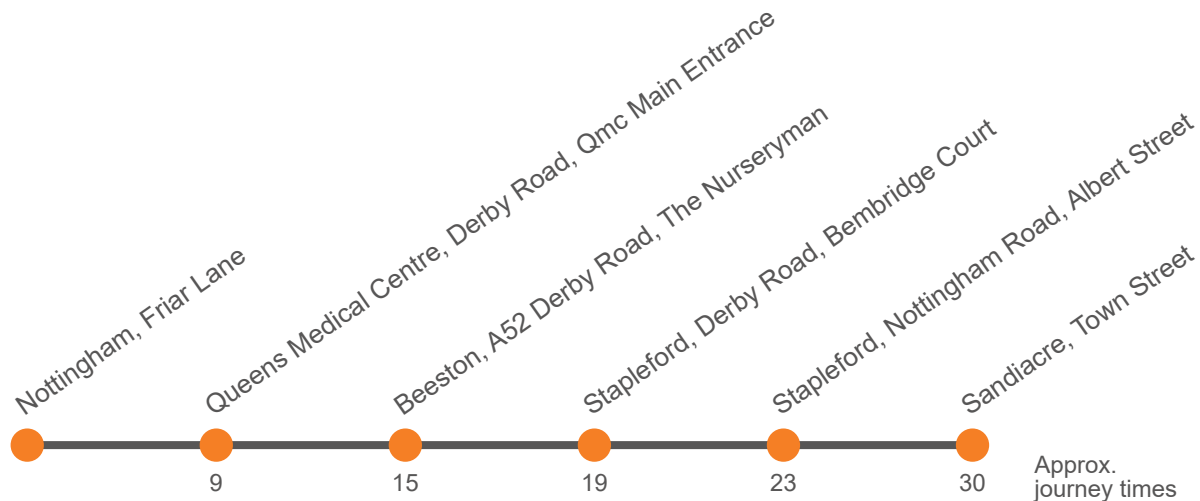

Saturday

Friar Lane, Friar Lane	0457	0527	0601	0621	0641	0701	0716	0732	0747	0757	0807	0817	0827	0837
Queens Medical Centre	0503	0533	0607	0627	0647	0707	0724	0740	0757	0807	0817	0827	0837	0847
Beeston, Derby Road	0507	0537	0611	0631	0651	0711	0727	0744	0802	0812	0822	0832	0842	0852
Stapleford, Derby Road	0510	0540	0614	0634	0654	0714	0731	0748	0806	0816	0826	0836	0846	0856
Albert Street, Nottingham Road	0513	0543	0617	0637	0657	0717	0735	0752	0810	0820	0830	0840	0850	0900
Sandiacre, White Lion			0623	0643	0703	0723	0743	0801	0819		0839		0859	
Risley, The Risley Park			0627	0647	0707	0727	0747	0806	0825		0845		0905	
Borrowash, The Foresters			0632	0652	0712	0732	0752	0811	0831		0851		0911	
Spondon, Arnhem Terrace			0635	0655	0715	0735	0755	0815	0835		0855		0915	
Spondon, Lodge Lane			0639	0659	0719	0739	0759	0819	0839		0859		0919	
Chaddesden, Lane End			0644	0704	0724	0744	0804	0824	0844		0904		0924	
Derby, Bus Station Bay 6			0653	0713	0733	0753	0813	0833	0853		0913		0933	
Sandiacre, Town Street	0519	0549	...	...	...	...	...	...	...	0828	...	0848	...	0908
Sandiacre, Friesland Drive	...	...	...	...	...	...	...	...	...	...	...	...	...	...
Derby, Corporation Street Stop J4	...	...	...	...	...	...	...	...	...	...	...	...	...	...