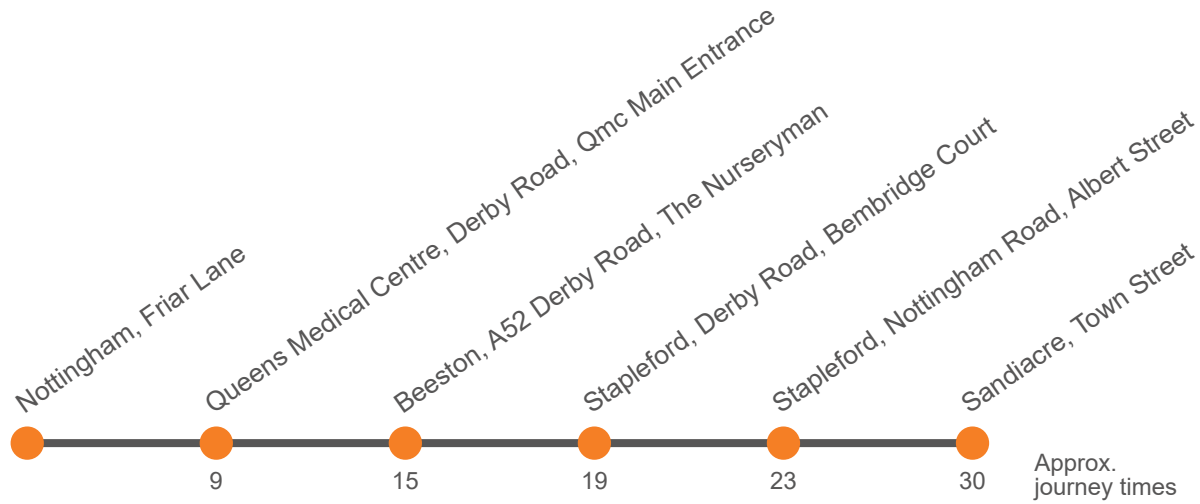

Sunday (continued)

Friar Lane, Friar Lane	1920	1950	2020	2050	2120	2150	2220	2250	2320
Queens Medical Centre	1926	1956	2026	2056	2126	2156	2226	2256	2326
Beeston, Derby Road	1930	2000	2030	2100	2130	2200	2230	2300	2330
Stapleford, Derby Road	1934	2004	2034	2104	2134	2204	2234	2304	2334
Albert Street, Nottingham Road	1937	2007	2037	2107	2137	2207	2237	2307	2337
Sandiacre, White Lion	1942		2042		2142		2242		2342
Risley, The Risley Park	1946		2046		2146		2246		2346
Borrowash, The Foresters	1950		2050		2150		2250		2350
Spondon, Arnhem Terrace	1953		2053		2153		2253		2353
Spondon, Lodge Lane	1957		2057		2157		2257		2357
Chaddesden, Lane End	2001		2101		2201		2301		0001
Derby, Bus Station Bay 6	2009		2109		2209		2309		
Sandiacre, Town Street	...	2012	...	2112	...	2212	...	2312	
Derby, Corporation Street Stop J4	...	...	...	...	...	...	...	...	0009

Via: Stapleford, Nottingham Road, Severals