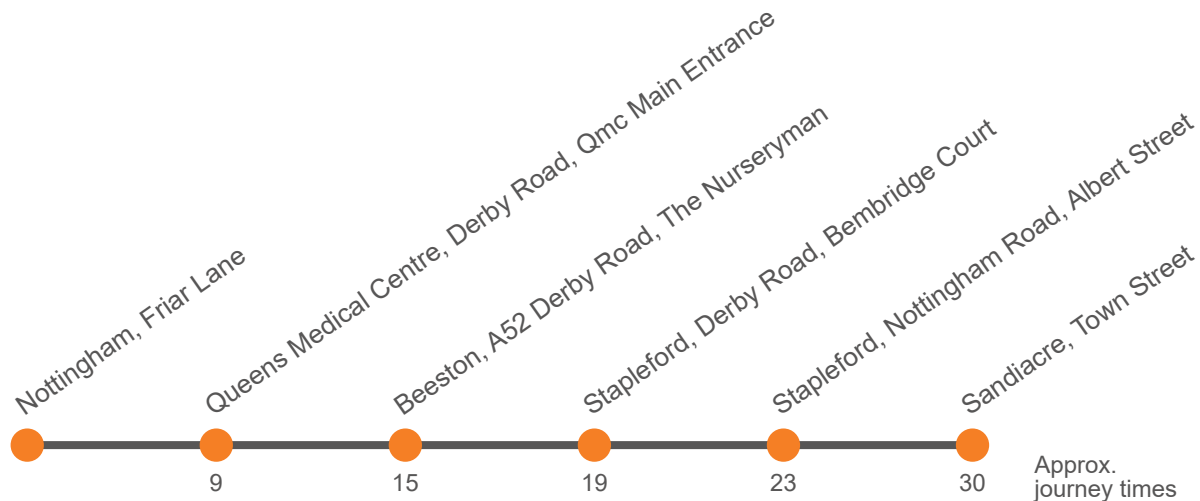

Monday to Friday (continued)

Codes	a												a	
Friar Lane, Friar Lane	1317	1327	1337	1347	1357	1407	1412	1417	1427	1437	1447	1457	1507	1517
Queens Medical Centre	1327	1337	1347	1357	1407	1417	1422	1427	1437	1447	1457	1507	1517	1527
Beeston, Derby Road	1332	1342	1352	1402	1412	1422	1427	1435	1445	1455	1505	1515	1525	1535
Stapleford, Derby Road	1336	1346	1356	1406	1416	1426	1431	1440	1450	1500	1510	1520	1530	1540
Albert Street, Nottingham Road	1340	1350	1400	1410	1420	1430	1435	1445	1455	1505	1515	1525	1535	1545
Sandiacre, White Lion		1359		1419		1439		1454		1514		1534		1554
Risley, The Risley Park		1405		1425		1445		1500		1520		1540		1600
Borrowash, The Foresters		1411		1431		1451		1506		1526		1546		1606
Spondon, Arnhem Terrace		1415		1435		1455		1510		1530		1550		1610
Spondon, Lodge Lane		1419		1439		1459		1514		1534		1554		1614
Chaddesden, Lane End		1424		1444		1504		1519		1539		1559		1619
Derby, Bus Station Bay 6		1433		1453		1513		1528		1548		1608		1628
Sandiacre, Town Street	1348	...	1408	...	1428	...	1443	...	1503	...	1523	...	1543	...
Sandiacre, Friesland Drive	...	...	...	...	...	...	...	...	...	...	...	...	...	...
Derby, Corporation Street Stop J4	...	...	...	...	...	...	...	...	...	...	...	...	...	...

a buses arriving in Derby between 7:59 and 9:00 and 16:00 and 18:00 run via St Alkmund's Way.