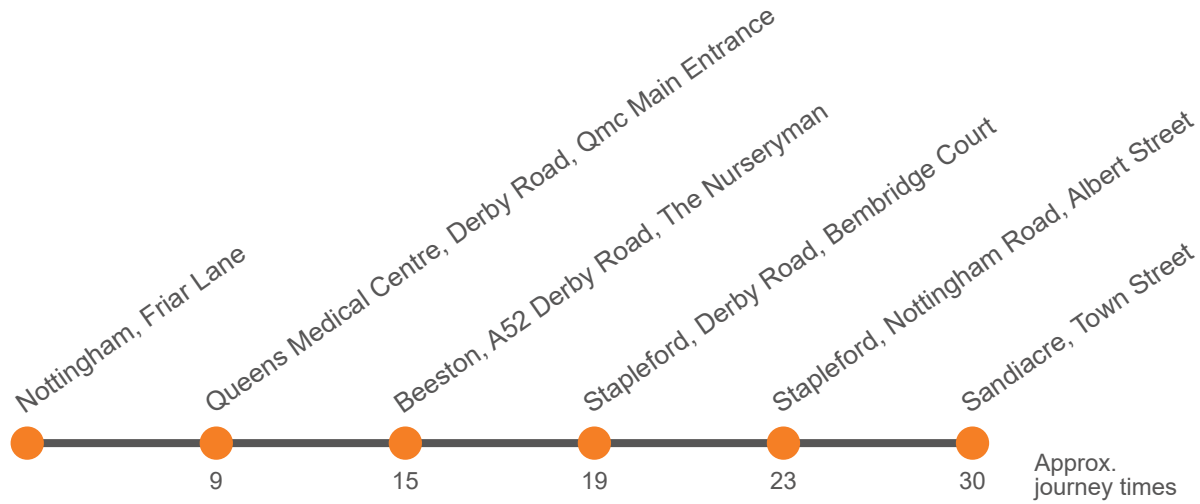

Sunday (continued)

Friar Lane, Friar Lane	1217	1237	1257		17	37	57		1617	1637	1657	1717	1737	1757	1820	1850	
Queens Medical Centre	1227	1247	1307		27	47	07		1627	1647	1707	1727	1747	1807	1826	1856	
Beeston, Derby Road	1233	1253	1313		33	53	13		1633	1653	1713	1733	1753	1813	1830	1900	
Stapleford, Derby Road	1237	1257	1317		37	57	17		1637	1657	1717	1737	1757	1817	1834	1904	
Albert Street, Nottingham Road	1241	1301	1321	Then at these mins past the hour	41	01	21		1641	1701	1721	1741	1801	1821	1837	1907	
Sandiacre, White Lion	1249				49				1649			1749				1842	
Risley, The Risley Park	1254				54				1654			1754				1846	
Borrowash, The Foresters	1259				59				1659			1759				1850	
Spondon, Arnhem Terrace	1302				02				1702			1802				1853	
Spondon, Lodge Lane	1306				06				1706			1806				1857	
Chaddesden, Lane End	1311				11				1711			1811				1901	
Derby, Bus Station Bay 6	1320				20				1720			1820				1909	
Sandiacre, Town Street	...	1309	1329		...	09	29		...	1709	1729	...	1809	1829	...	1912	
Derby, Corporation Street Stop J4	...	...	...	...	...	...		...	...	...	...	...	...	...	...	...