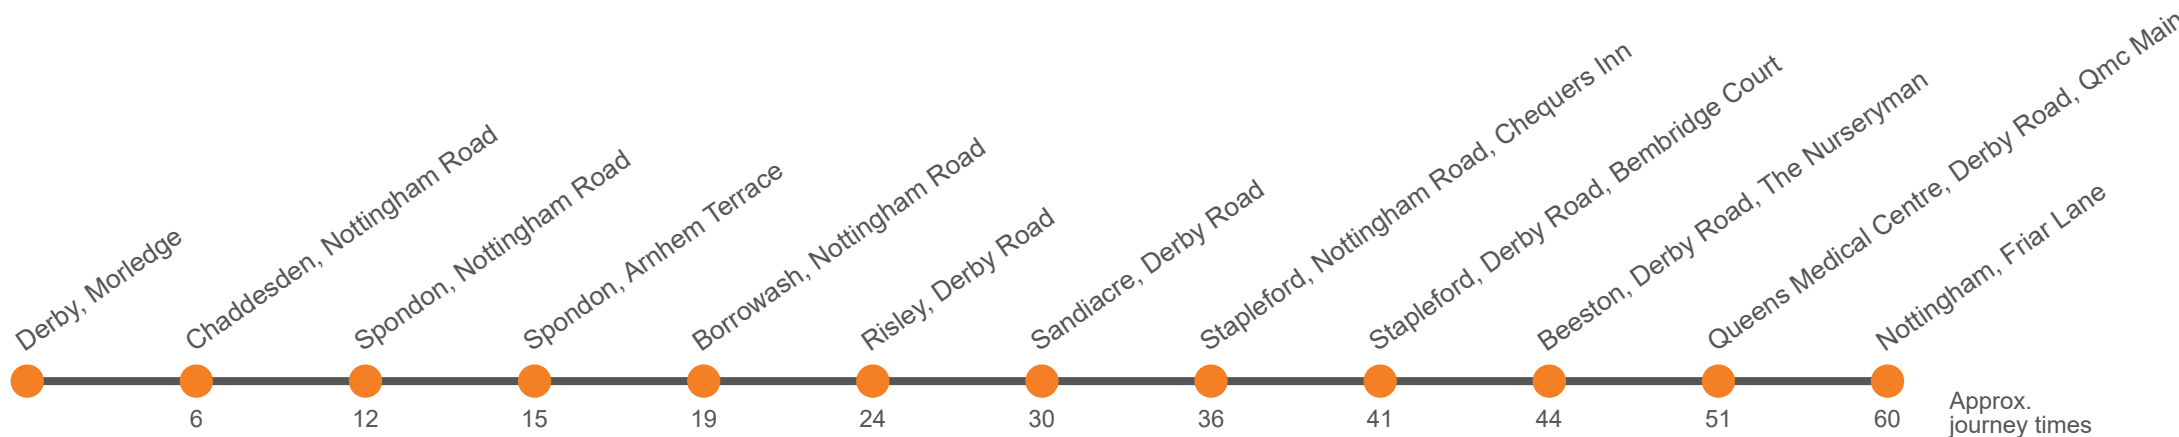

Sunday (continued)

Derby, Bus Station Bay 6	...	1230		...	...	30		...	...	1730	...	...	1830	...	1925
Derby, Corporation Street Stop J4	...			...	...			...	...		...	...		...	
Chaddesden, Lane End	...	1237		...	...	37		...	...	1737	...	...	1837	...	1931
Spondon, Lodge Lane	...	1242		...	...	42		...	...	1742	...	...	1842	...	1936
Spondon, Arnhem Terrace	...	1245		...	...	45		...	...	1745	...	...	1845	...	1939
Borrowwash, The Foresters	...	1249		...	...	49		...	...	1749	...	...	1849	...	1943
Risley, The Risley Park	...	1254		...	...	54		...	...	1754	...	...	1854	...	1948
Sandiacre, Town Street	1229			Then at these mins past the hour	09	29		until	1709	1729			1809	1829	1912
Sandiacre, Stanton Rd/Spencer Ave	1231		11		31		1711	1731		1811	1831		1914		
Sandiacre, White Lion	1240	1300	20		40	00	1720	1740	1800	1820	1840	1900	1923	1953	
Chequers Inn, Nottingham Road	1246	1306	26		46	06	1726	1746	1806	1826	1846	1906	1927	1957	
Stapleford, Derby Road	1251	1311	31		51	11	1731	1751	1811	1831	1851	1911	1931	2001	
Beeston, Derby Road	1255	1315	35	55	15	1735	1755	1815	1835	1855	1915	1934	2004		
Queens Medical Centre	1301	1321	41	01	21	1741	1801	1821	1841	1901	1921	1939	2009		
Friar Lane, Friar Lane	1310	1330	50	10	30	1750	1810	1830	1850	1907	1927	1945	2015