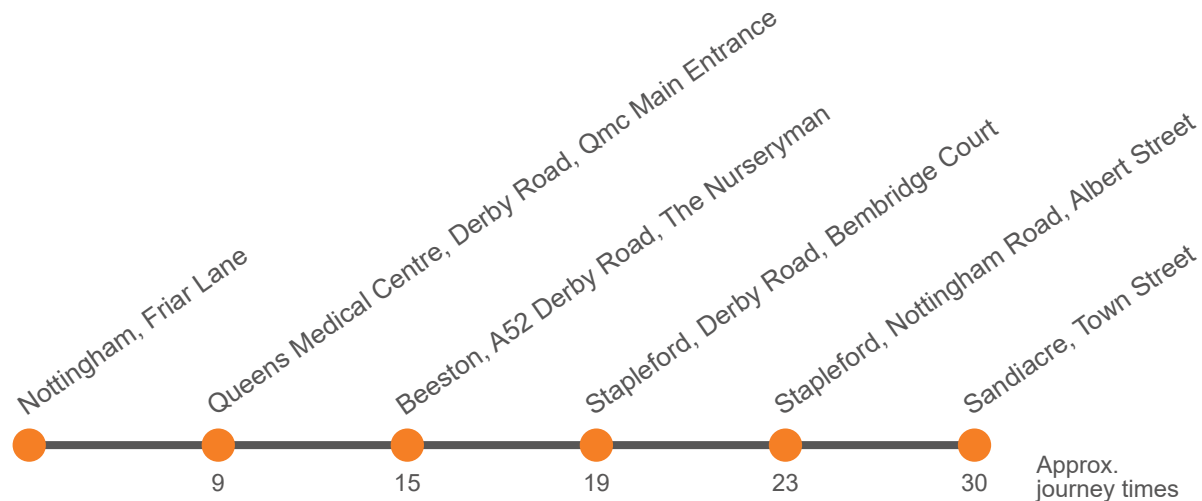

a buses arriving in Derby between 7:59 and 9:00 and 16:00 and 18:00 run via St Alkmund's Way.