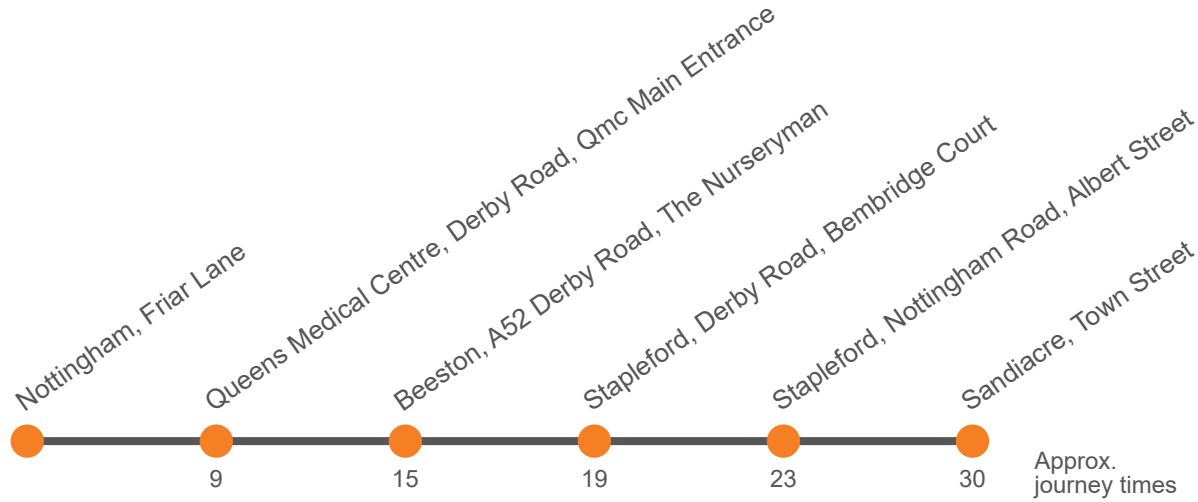

Saturday (continued)

Friar Lane, Friar Lane	0847	0857		07	17	27	37	47	57		1637	1647	1657	1707	1717	1727	1737	
Queens Medical Centre	0857	0907		17	27	37	47	57	07		1647	1657	1707	1717	1727	1737	1747	
Beeston, Derby Road	0902	0912		22	32	42	52	02	12		1652	1702	1712	1722	1732	1742	1752	
Stapleford, Derby Road	0906	0916		26	36	46	56	06	16		1656	1706	1716	1726	1736	1746	1756	
Albert Street, Nottingham Road	0910	0920	Then at these mins past the hour	30	40	50	00	10	20		1700	1710	1720	1730	1740	1750	1800	
Sandiacre, White Lion	0919			39		59		19				1719		1739		1759		
Risley, The Risley Park	0925			45		05		25				1725		1745		1805		
Borrowash, The Foresters	0931			51		11		31		until		1731		1751		1811		
Spondon, Arnhem Terrace	0935			55		15		35				1735		1755		1815		
Spondon, Lodge Lane	0939			59		19		39				1739		1759		1819		
Chaddesden, Lane End	0944			04		24		44				1744		1804		1824		
Derby, Bus Station Bay 6	0953			13		33		53				1753		1813		1833		
Sandiacre, Town Street	...	0928		...	48	...	08	...	28			1708	...	1728	...	1748	...	1808
Sandiacre, Friesland Drive	...	...		...	...	...	...	...	...			...	...	...	...	...	...	...
Derby, Corporation Street Stop J4	...	...	...	...	...	...	...	...			...	...	...	...	...	...	...