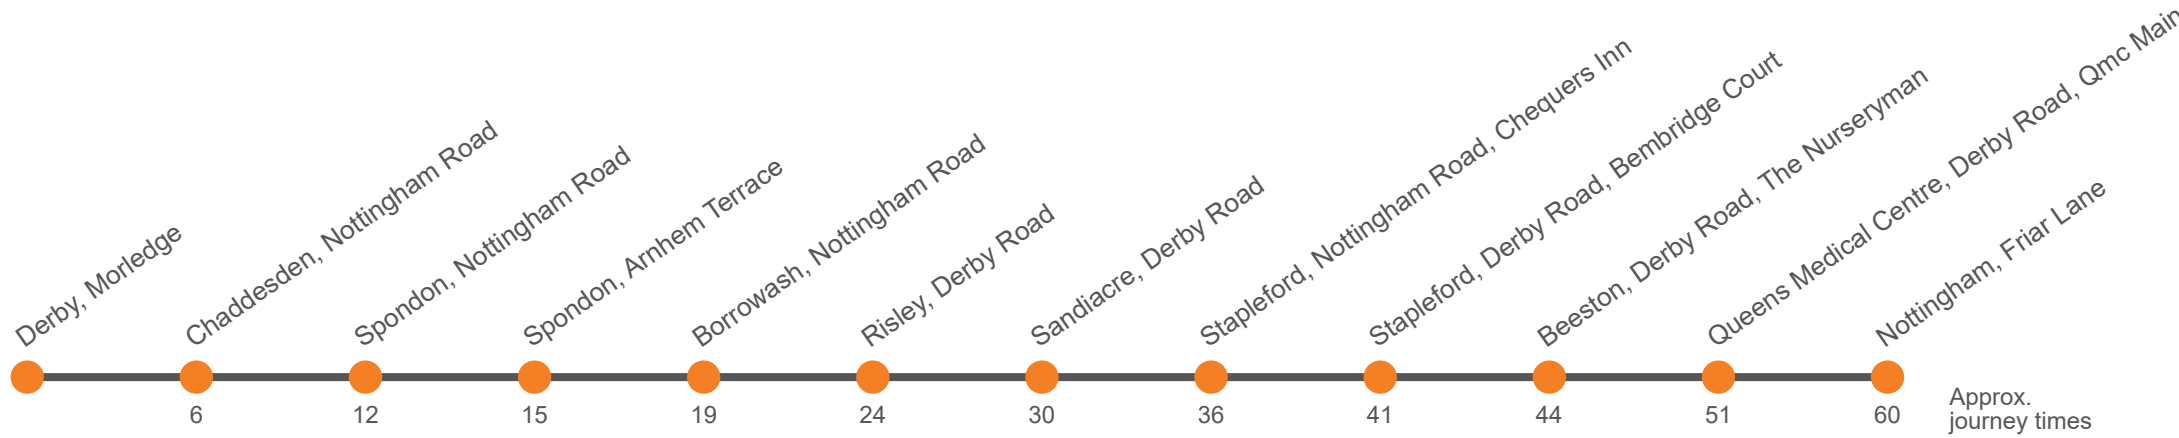

Saturday (continued)

Derby, Bus Station Bay 6	...	...
Chaddesden, Lane End	...	...
Spondon, Lodge Lane	...	...
Spondon, Arnhem Terrace	...	...
Borrowash, The Foresters	...	...
Risley, The Risley Park	...	...
Sandiacre, Town Street	2352	0022
Sandiacre, Stanton Rd/Spencer Ave	2354	0024
Sandiacre, Coronation Avenue		
Sandiacre, Travers Road		
Sandiacre, White Lion	0003	0033
Chequers Inn, Nottingham Road	0007	0037
Stapleford, Derby Road	0011	0041
Beeston, Derby Road	0014	0044
Queens Medical Centre	0019	0049
Friar Lane, Friar Lane	0025	0055