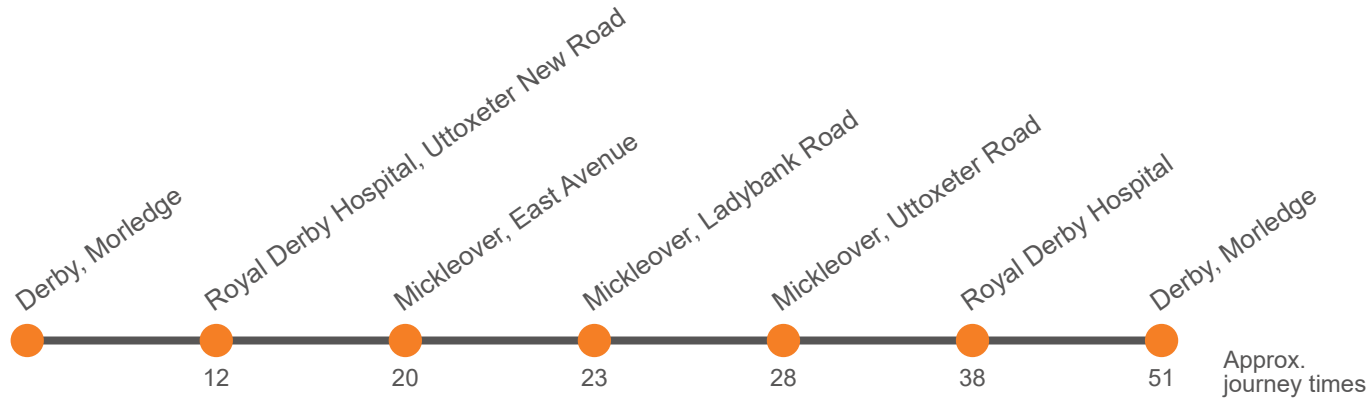

Saturday

Derby, Bus Station, Bay 21	0630	0700	0730	0750	0810	0830	0850	Then at these mins past the hour	10	30	50	until	1610	1630	1650
Royal Derby Hospital, Uttoxeter New Road	0638	0708	0743	0803	0823	0843	0903		23	43	03		1623	1643	1703
Mickleover, East Avenue adj Station Road	0645	0715	0752	0812	0832	0852	0912		32	52	12		1632	1652	1712
Mickleover, Ladybank Road Shops	0648	0718	0755	0815	0835	0855	0915		35	55	15		1635	1655	1715
Mickleover Tesco	0653	0723	0800	0820	0840	0900	0920		40	00	20		1640	1700	1720
Royal Derby Hospital	0701	0731	0811	0831	0851	0911	0931		51	11	31		1651	1711	1731
Derby, Bus Station, Bay 21	0713	0743	0824	0844	0904	0924	0944		04	24	44		1704	1724	1744

Saturday (continued)

Derby, Bus Station, Bay 21	1710	1730	1800	1830	1900	1930	2000	2030	2100	2200	2300
Royal Derby Hospital, Uttoxeter New Road	1723	1743	1813	1843	1910	1940	2010	2040	2110	2210	2310
Mickleover, East Avenue adj Station Road	1732	1752	1822	1852	1917	1947	2017	2047	2117	2217	2317
Mickleover, Ladybank Road Shops	1735	1755	1825	1855	1920	1950	2020	2050	2120	2220	2320
Mickleover Tesco	1740	1800	1830	1900	1924	1954	2024	2054	2124	2224	2324
Royal Derby Hospital	1751	1811	1841	1911	1932	2002	2032	2102	2132	2232	2332
Derby, Bus Station, Bay 21	1804	1824	1854	1924	1941	2011	2041	2111	2141	2241	2341