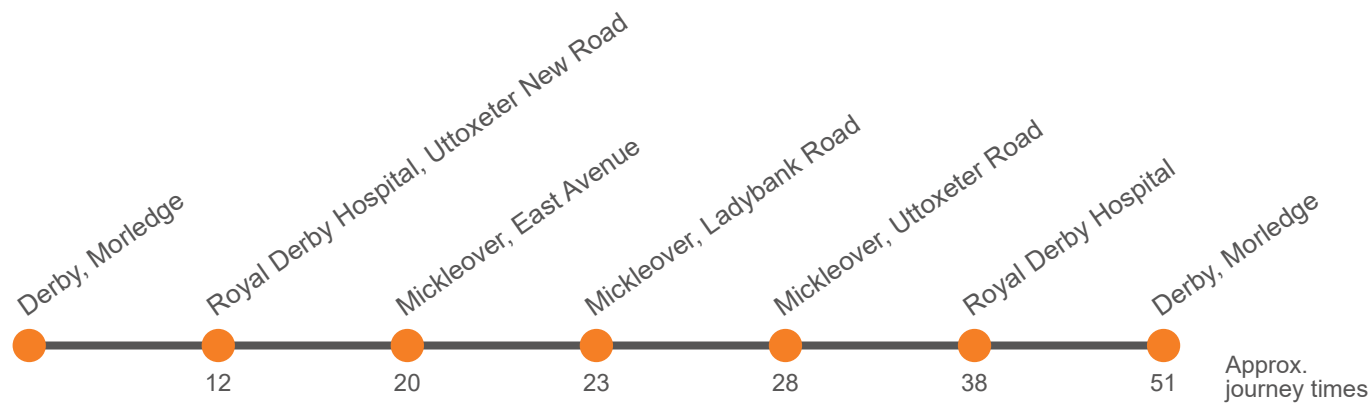

## Monday to Friday (continued)

Derby, Corporation Street Stop J4	...	...
Derby, Bus Station, Bay 21	2200	2300
Royal Derby Hospital, Uttoxeter New Road	2210	2310
Mickleover, East Avenue adj Station Road	2217	2317
Mickleover, Ladybank Road Shops	2220	2320
Mickleover Tesco	2224	2324
Royal Derby Hospital	2232	2332
Derby, Bus Station, Bay 21	2241	2341

## Saturday (continued)

Derby, Bus Station, Bay 21	1710	1730	1800	1830	1900	1930	2000	2030	2100	2200	2300
Royal Derby Hospital, Uttoxeter New Road	1723	1743	1813	1843	1910	1940	2010	2040	2110	2210	2310
Mickleover, East Avenue adj Station Road	1732	1752	1822	1852	1917	1947	2017	2047	2117	2217	2317
Mickleover, Ladybank Road Shops	1735	1755	1825	1855	1920	1950	2020	2050	2120	2220	2320
Mickleover Tesco	1740	1800	1830	1900	1924	1954	2024	2054	2124	2224	2324
Royal Derby Hospital	1751	1811	1841	1911	1932	2002	2032	2102	2132	2232	2332
Derby, Bus Station, Bay 21	1804	1824	1854	1924	1941	2011	2041	2111	2141	2241	2341

## Sunday (continued)

Derby Bus Station, Bay 20	2230
Royal Derby Hospital, Uttoxeter New Road	2240
Mickleover, Vicarage Road	2248
Mickleover, opposite Ladybank Rd Shops	2252
Mickleover, East Avenue adj Bonsall Drive	2255
Royal Derby Hospital	2302
Derby Bus Station, Bay 20	2311