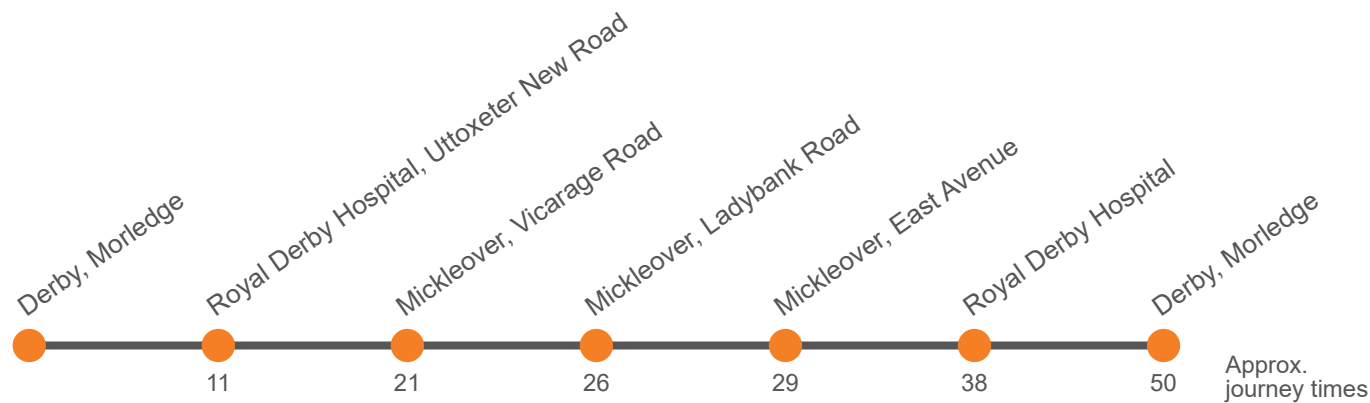

Monday to Friday

Derby, Corporation Street Stop J4	0533	...	...	...	...	...	...	...	...	...	...	...	...
Derby Bus Station, Bay 20		0603	0623	0635	0655	0715	0735	0755	0815	0840	0900	0920	0940
Royal Derby Hospital, Uttoxeter New Road	0543	0613	0633	0648	0708	0728	0748	0808	0828	0853	0913	0933	0953
Mickleover, Vicarage Road	0551	0621	0641	0658	0718	0738	0758	0818	0838	0903	0923	0943	1003
Mickleover, opposite Ladybank Rd Shops	0555	0625	0645	0703	0723	0743	0803	0823	0843	0908	0928	0948	1008
Mickleover, East Avenue adj Bonsall Drive	0559	0629	0649	0707	0727	0747	0807	0827	0847	0912	0932	0952	1012
Royal Derby Hospital	0606	0636	0656	0716	0736	0756	0816	0836	0856	0921	0941	1001	1021
Derby Bus Station, Bay 20	0619	0649	0709	0729	0749	0809	0834	0854	0914	0934	0954	1014	1034