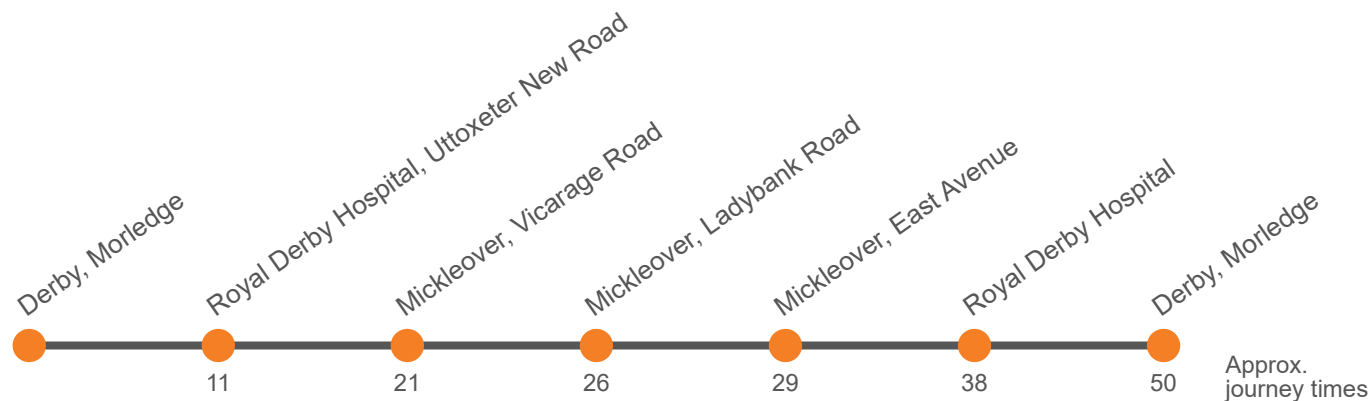

Monday to Friday (continued)

Derby, Corporation Street Stop J4	...	...	...		...	...	...		...	...	...	...	...	...	...
Derby Bus Station, Bay 20	1000	1020	1040	Then at these mins past the hour	00	20	40	until	1340	1400	1420	1440	1500	1524	1548
Royal Derby Hospital, Uttoxeter New Road	1013	1033	1053		13	33	53		1353	1413	1433	1453	1513	1542	1606
Mickleover, Vicarage Road	1023	1043	1103		23	43	03		1403	1423	1443	1503	1523	1554	1618
Mickleover, opposite Ladybank Rd Shops	1028	1048	1108		28	48	08		1408	1428	1448	1508	1528	1559	1623
Mickleover, East Avenue adj Bonsall Drive	1032	1052	1112		32	52	12		1412	1432	1452	1512	1532	1603	1627
Royal Derby Hospital	1041	1101	1121		41	01	21		1421	1441	1501	1521	1541	1612	1636
Derby Bus Station, Bay 20	1054	1114	1134		54	14	34		1434	1454	1514	1534	1554	1628	1652

Monday to Friday (continued)

Derby, Corporation Street Stop J4	...	...	...	...	...	...	...	...	...	...	...	...	...
Derby Bus Station, Bay 20	1612	1636	1700	1724	1748	1815	1845	1915	1945	2015	2045	2130	2230
Royal Derby Hospital, Uttoxeter New Road	1630	1654	1718	1742	1806	1828	1858	1925	1955	2025	2055	2140	2240
Mickleover, Vicarage Road	1642	1706	1730	1754	1818	1838	1908	1933	2003	2033	2103	2148	2248
Mickleover, opposite Ladybank Rd Shops	1647	1711	1735	1759	1823	1843	1913	1937	2007	2037	2107	2152	2252
Mickleover, East Avenue adj Bonsall Drive	1651	1715	1739	1803	1827	1847	1917	1940	2010	2040	2110	2155	2255
Royal Derby Hospital	1700	1724	1748	1812	1836	1856	1926	1947	2017	2047	2117	2202	2302
Derby Bus Station, Bay 20	1716	1740	1804	1825	1849	1909	1939	1956	2026	2056	2126	2211	2311