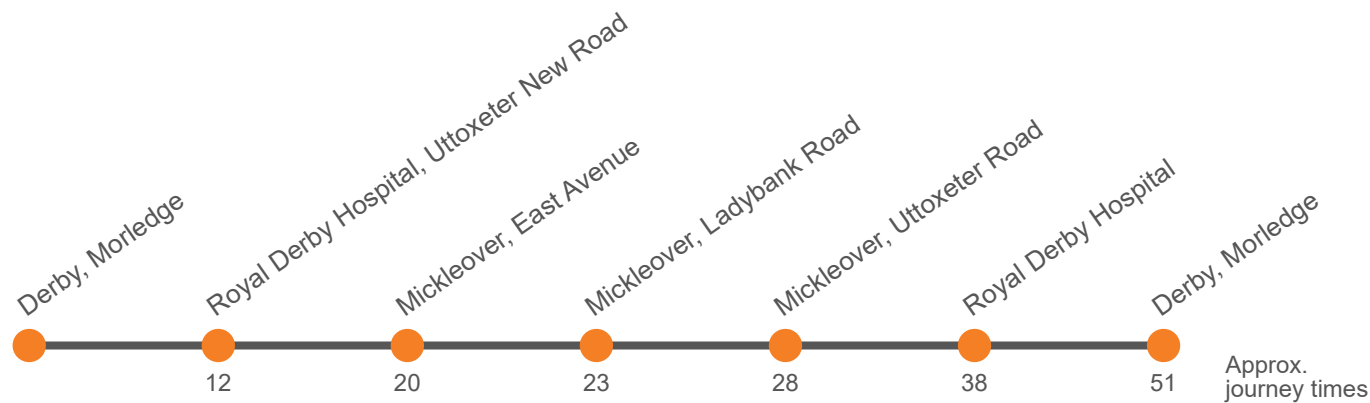

## Monday to Friday (continued)

Derby, Corporation Street Stop J4	...	...	...		...	...	...		...	...	...	...	...	...	
Derby, Bus Station, Bay 21	1010	1030	1050	Then at these mins past the hour	10	30	50	until	1310	1330	1350	1410	1430	1450	1512
Royal Derby Hospital, Uttoxeter New Road	1023	1043	1103		23	43	03		1323	1343	1403	1423	1443	1503	1530
Mickleover, East Avenue adj Station Road	1032	1052	1112		32	52	12		1332	1352	1412	1432	1452	1512	1541
Mickleover, Ladybank Road Shops	1035	1055	1115		35	55	15		1335	1355	1415	1435	1455	1515	1544
Mickleover Tesco	1040	1100	1120		40	00	20		1340	1400	1420	1440	1500	1520	1549
Royal Derby Hospital	1051	1111	1131		51	11	31		1351	1411	1431	1451	1511	1531	1600
Derby, Bus Station, Bay 21	1104	1124	1144		04	24	44		1404	1424	1444	1504	1524	1544	1616

## Saturday (continued)

Derby, Corporation Street Stop J4	...	...	...	...	...	...	...	...	...	...
Derby Bus Station, Bay 20	1720	1745	1815	1845	1915	1945	2015	2045	2130	2230
Royal Derby Hospital, Uttoxeter New Road	1733	1758	1828	1858	1925	1955	2025	2055	2140	2240
Mickleover, Vicarage Road	1743	1808	1838	1908	1933	2003	2033	2103	2148	2248
Mickleover, opposite Ladybank Rd Shops	1748	1813	1843	1913	1937	2007	2037	2107	2152	2252
Mickleover, East Avenue adj Bonsall Drive	1752	1817	1847	1917	1940	2010	2040	2110	2155	2255
Royal Derby Hospital	1801	1826	1856	1926	1947	2017	2047	2117	2202	2302
Derby Bus Station, Bay 20	1814	1839	1909	1939	1956	2026	2056	2126	2211	2311

## Sunday (continued)

Derby Bus Station, Bay 20	2230
Royal Derby Hospital, Uttoxeter New Road	2240
Mickleover, Vicarage Road	2248
Mickleover, opposite Ladybank Rd Shops	2252
Mickleover, East Avenue adj Bonsall Drive	2255
Royal Derby Hospital	2302
Derby Bus Station, Bay 20	2311