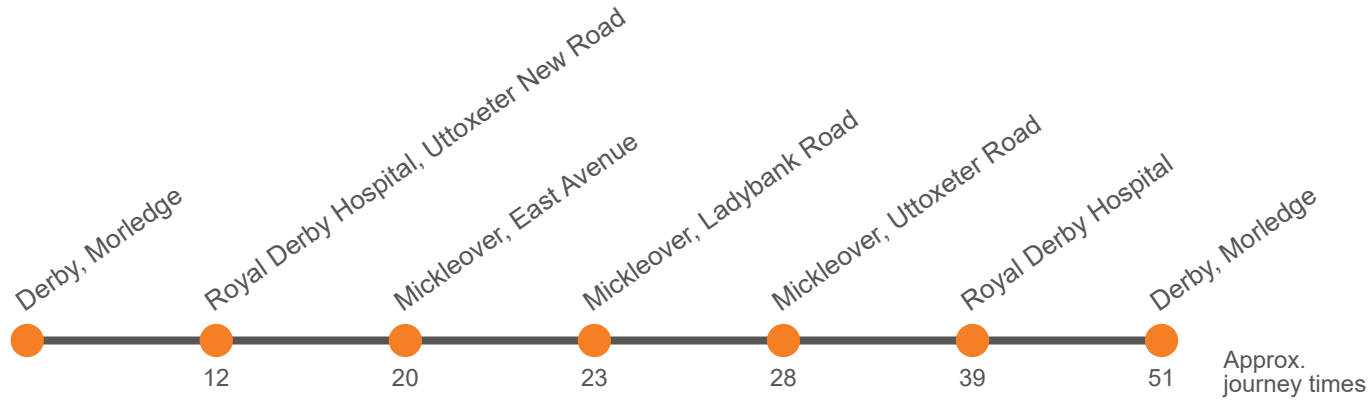

Saturday

Derby, Bus Station, Bay 21	0630	0700	0730	0750	0810	0830	0850	Then at these mins past the hour	10	30	50	until	1610	1630	1650
Royal Derby Hospital, Uttoxeter New Road	0638	0708	0743	0803	0823	0843	0903		23	43	03		1623	1643	1703
Mickleover, East Avenue adj Station Road	0645	0715	0752	0812	0832	0852	0912		32	52	12		1632	1652	1712
Mickleover, Ladybank Road Shops	0648	0718	0755	0815	0835	0855	0915		35	55	15		1635	1655	1715
Mickleover Tesco	0653	0723	0800	0820	0840	0900	0920		40	00	20		1640	1700	1720
Royal Derby Hospital	0701	0731	0811	0831	0851	0911	0931		51	11	31		1651	1711	1731
Derby, Bus Station, Bay 21	0713	0743	0824	0844	0904	0924	0944		04	24	44		1704	1724	1744

Saturday (continued)

Derby, Bus Station, Bay 21	1710	1730	1800	1830	1900	1930	2000	2030	2100	2200	2300
Royal Derby Hospital, Uttoxeter New Road	1723	1743	1813	1843	1913	1940	2010	2040	2110	2210	2310
Mickleover, East Avenue adj Station Road	1732	1752	1822	1852	1922	1947	2017	2047	2117	2217	2317
Mickleover, Ladybank Road Shops	1735	1755	1825	1855	1925	1950	2020	2050	2120	2220	2320
Mickleover Tesco	1740	1800	1830	1900	1930	1954	2024	2054	2124	2224	2324
Royal Derby Hospital	1751	1811	1841	1911	1941	2002	2032	2102	2132	2232	2332
Derby, Bus Station, Bay 21	1804	1824	1854	1924	1954	2011	2041	2111	2141	2241	2341