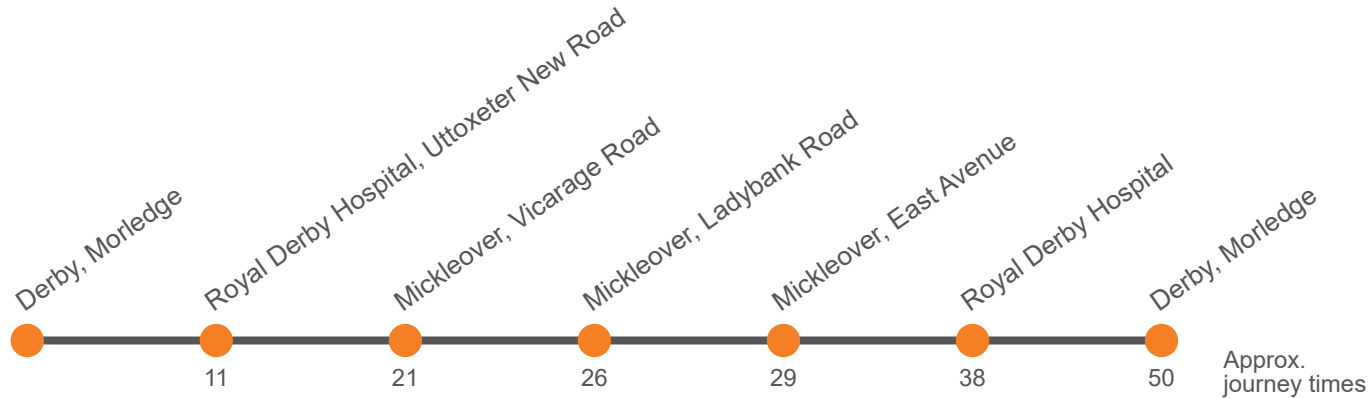

Monday to Friday

Derby, Corporation Street Stop J4	0528	0558	...	...	...	...	...	...	...	...	...	...	...
Derby Bus Station, Bay 20			0618	0630	0650	0710	0730	0755	0815	0840	0900	0920	0940
Royal Derby Hospital, Uttoxeter New Road	0538	0608	0628	0643	0703	0723	0743	0808	0828	0853	0913	0933	0953
Mickleover, Vicarage Road	0546	0616	0636	0653	0713	0733	0753	0818	0838	0903	0923	0943	1003
Mickleover, opposite Ladybank Rd Shops	0550	0620	0640	0658	0718	0738	0758	0823	0843	0908	0928	0948	1008
Mickleover, East Avenue adj Bonsall Drive	0554	0624	0644	0702	0722	0742	0802	0827	0847	0912	0932	0952	1012
Royal Derby Hospital	0601	0631	0651	0711	0734	0754	0814	0836	0856	0921	0941	1001	1021
Derby Bus Station, Bay 20	0614	0644	0704	0724	0749	0809	0834	0854	0914	0934	0954	1014	1034