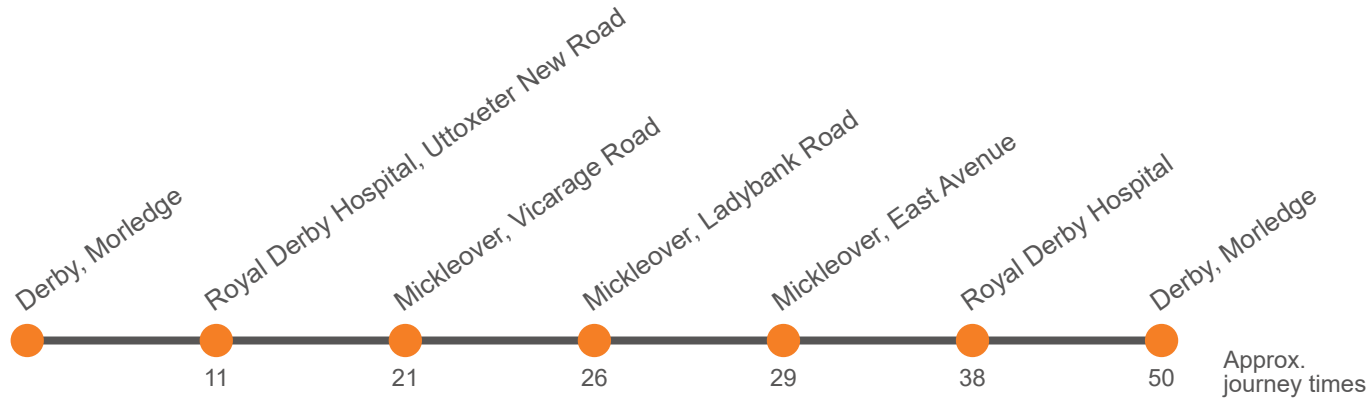

Monday to Friday (continued)

Derby, Corporation Street Stop J4	...	...	...		...	...	...		...	...	...	...	...	...	...
Derby Bus Station, Bay 20	1000	1020	1040	Then at these mins past the hour	00	20	40	until	1240	1300	1320	1340	1400	1420	1440
Royal Derby Hospital, Uttoxeter New Road	1013	1033	1053		13	33	53		1253	1313	1333	1353	1413	1436	1456
Mickleover, Vicarage Road	1023	1043	1103		23	43	03		1303	1323	1343	1403	1423	1448	1510
Mickleover, opposite Ladybank Rd Shops	1028	1048	1108		28	48	08		1308	1328	1348	1408	1428	1453	1515
Mickleover, East Avenue adj Bonsall Drive	1032	1052	1112		32	52	12		1312	1332	1352	1412	1432	1457	1519
Royal Derby Hospital	1041	1101	1121		41	01	21		1321	1341	1401	1421	1441	1506	1528
Derby Bus Station, Bay 20	1054	1114	1134		54	14	34		1334	1354	1414	1434	1454	1519	1544

Monday to Friday (continued)

Derby, Corporation Street Stop J4	...	...	...	...	...	...	...	...	...	...	...	...	...
Derby Bus Station, Bay 20	1500	1524	1548	1612	1636	1700	1724	1748	1815	1845	1915	1945	2015
Royal Derby Hospital, Uttoxeter New Road	1516	1540	1604	1628	1652	1716	1740	1804	1828	1858	1928	1955	2025
Mickleover, Vicarage Road	1530	1554	1618	1642	1706	1730	1752	1814	1838	1908	1938	2003	2033
Mickleover, opposite Ladybank Rd Shops	1535	1559	1623	1647	1711	1735	1757	1819	1843	1913	1943	2007	2037
Mickleover, East Avenue adj Bonsall Drive	1539	1603	1627	1651	1715	1739	1801	1823	1847	1917	1947	2010	2040
Royal Derby Hospital	1548	1612	1636	1700	1724	1748	1810	1832	1856	1926	1956	2017	2047
Derby Bus Station, Bay 20	1604	1628	1652	1713	1737	1801	1823	1845	1909	1939	2009	2026	2056