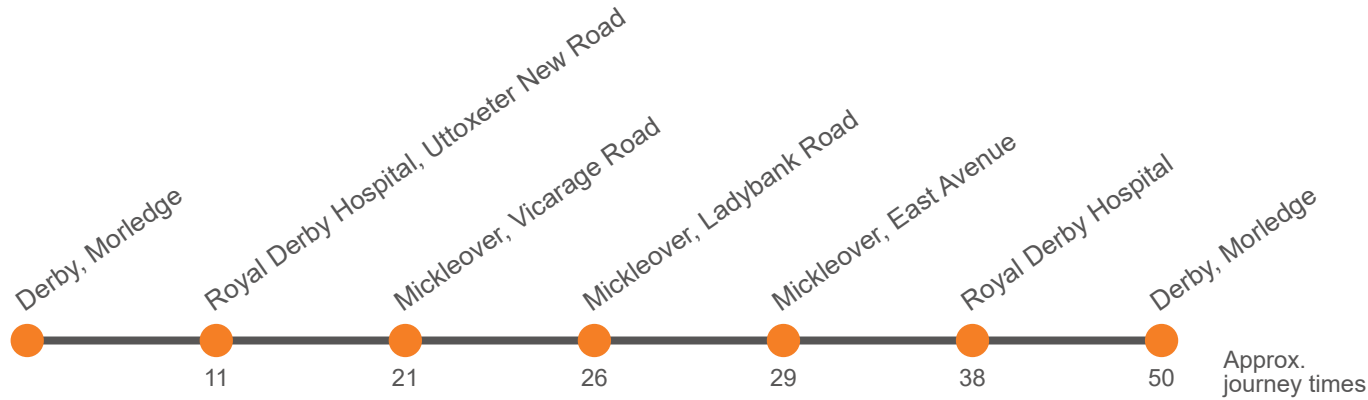

Saturday (continued)

Derby, Corporation Street Stop J4	...	...	...	...	...	...	...	...	...	...
Derby Bus Station, Bay 20	1720	1745	1815	1845	1915	1945	2015	2045	2130	2230
Royal Derby Hospital, Uttoxeter New Road	1733	1758	1828	1858	1928	1955	2025	2055	2140	2240
Mickleover, Vicarage Road	1743	1808	1838	1908	1938	2003	2033	2103	2148	2248
Mickleover, opposite Ladybank Rd Shops	1748	1813	1843	1913	1943	2007	2037	2107	2152	2252
Mickleover, East Avenue adj Bonsall Drive	1752	1817	1847	1917	1947	2010	2040	2110	2155	2255
Royal Derby Hospital	1801	1826	1856	1926	1956	2017	2047	2117	2202	2302
Derby Bus Station, Bay 20	1814	1839	1909	1939	2009	2026	2056	2126	2211	2311

Sunday

Derby Bus Station, Bay 20	0845	0915	0945	Then at these mins past the hour	15 45	until	1645	1715	1745	1830	1930	2030	2130
Royal Derby Hospital, Uttoxeter New Road	0853	0923	0953		23 53		1653	1723	1753	1840	1940	2040	2140
Mickleover, Vicarage Road	0901	0931	1001		31 01		1701	1731	1801	1847	1947	2047	2147
Mickleover, opposite Ladybank Rd Shops	0906	0936	1006		36 06		1706	1736	1806	1850	1950	2050	2150
Mickleover, East Avenue adj Bonsall Drive	0909	0939	1009		39 09		1709	1739	1809	1854	1954	2054	2154
Royal Derby Hospital	0916	0946	1016		46 16		1716	1746	1816	1902	2002	2102	2202
Derby Bus Station, Bay 20	0928	0958	1028		58 28		1728	1758	1828	1911	2011	2111	2211