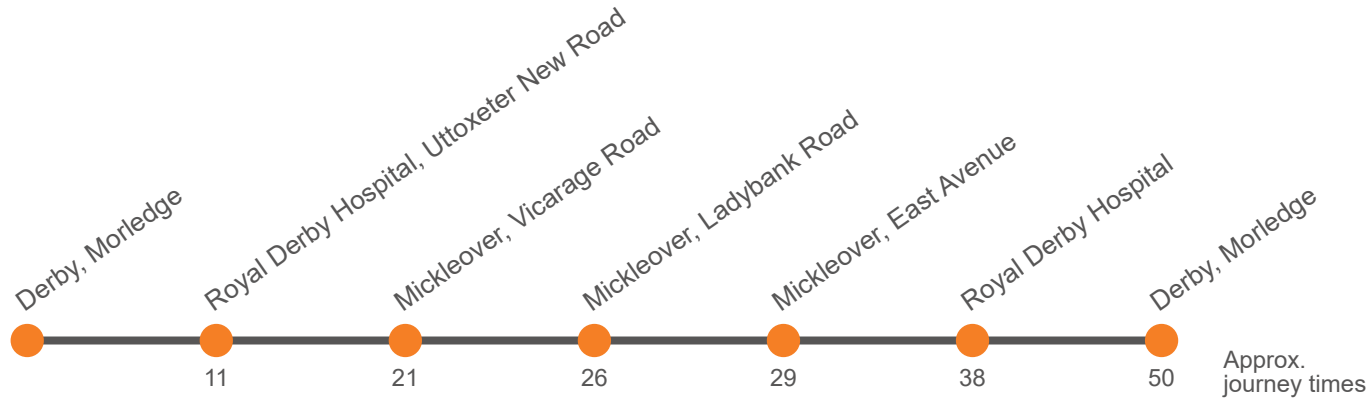

Monday to Friday (continued)

Derby, Corporation Street Stop J4	...	...	...
Derby Bus Station, Bay 20	2045	2130	2230
Royal Derby Hospital, Uttoxeter New Road	2055	2140	2240
Mickleover, Vicarage Road	2103	2148	2248
Mickleover, opposite Ladybank Rd Shops	2107	2152	2252
Mickleover, East Avenue adj Bonsall Drive	2110	2155	2255
Royal Derby Hospital	2117	2202	2302
Derby Bus Station, Bay 20	2126	2211	2311

Saturday

Derby, Corporation Street Stop J4	0545	...	...	...	...	...	...	...	...	...	...	...	...		
Derby Bus Station, Bay 20		0615	0645	0715	0740	0800	0820	0840	Then at these mins past the hour	00	20	40	...	1640	1700
Royal Derby Hospital, Uttoxeter New Road	0553	0623	0653	0723	0753	0813	0833	0853		13	33	53	...	1653	1713
Mickleover, Vicarage Road	0601	0631	0701	0731	0803	0823	0843	0903		23	43	03	until	1703	1723
Mickleover, opposite Ladybank Rd Shops	0606	0636	0706	0736	0808	0828	0848	0908		28	48	08		1708	1728
Mickleover, East Avenue adj Bonsall Drive	0609	0639	0709	0739	0812	0832	0852	0912		32	52	12		1712	1732
Royal Derby Hospital	0616	0646	0716	0746	0821	0841	0901	0921		41	01	21		1721	1741
Derby Bus Station, Bay 20	0628	0658	0728	0758	0834	0854	0914	0934		54	14	34		1734	1754