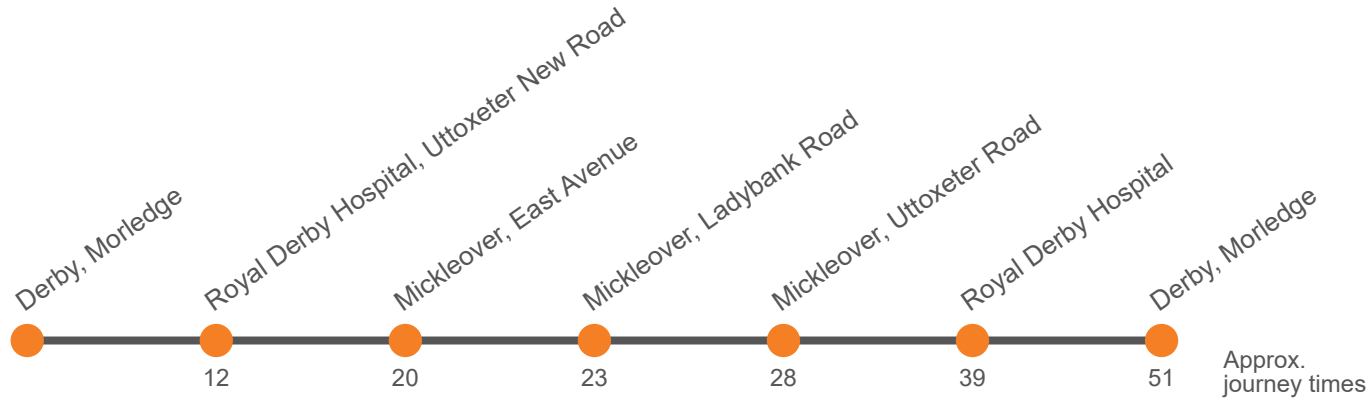

## Monday to Friday (continued)

Derby, Corporation Street Stop J4	...	...
Derby, Bus Station, Bay 21	2200	2300
Royal Derby Hospital, Uttoxeter New Road	2210	2310
Mickleover, East Avenue adj Station Road	2217	2317
Mickleover, Ladybank Road Shops	2220	2320
Mickleover Tesco	2224	2324
Royal Derby Hospital	2232	2332
Derby, Bus Station, Bay 21	2241	2341

## Saturday (continued)

Derby, Bus Station, Bay 21	1710	1730	1800	1830	1900	1930	2000	2030	2100	2200	2300
Royal Derby Hospital, Uttoxeter New Road	1723	1743	1813	1843	1913	1940	2010	2040	2110	2210	2310
Mickleover, East Avenue adj Station Road	1732	1752	1822	1852	1922	1947	2017	2047	2117	2217	2317
Mickleover, Ladybank Road Shops	1735	1755	1825	1855	1925	1950	2020	2050	2120	2220	2320
Mickleover Tesco	1740	1800	1830	1900	1930	1954	2024	2054	2124	2224	2324
Royal Derby Hospital	1751	1811	1841	1911	1941	2002	2032	2102	2132	2232	2332
Derby, Bus Station, Bay 21	1804	1824	1854	1924	1954	2011	2041	2111	2141	2241	2341

## Sunday (continued)

Derby Bus Station, Bay 20	2230
Royal Derby Hospital, Uttoxeter New Road	2240
Mickleover, Vicarage Road	2248
Mickleover, opposite Ladybank Rd Shops	2252
Mickleover, East Avenue adj Bonsall Drive	2255
Royal Derby Hospital	2302
Derby Bus Station, Bay 20	2311