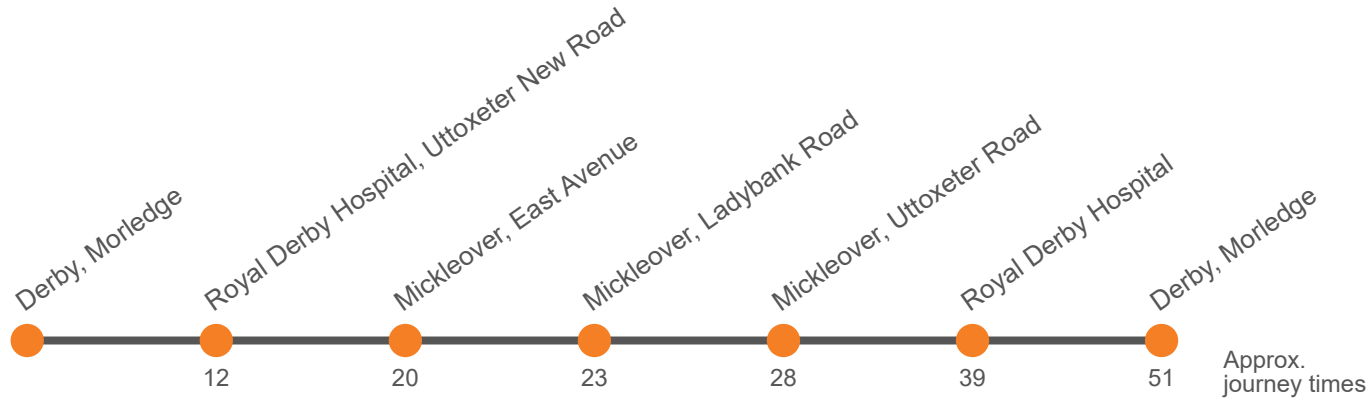

## Monday to Friday (continued)

Derby, Corporation Street Stop J4	...	...	...		...	...	...		...	...	...	...	...	...	
Derby, Bus Station, Bay 21	1010	1030	1050	Then at these mins past the hour	10	30	50	until	1310	1330	1350	1410	1430	1450	1512
Royal Derby Hospital, Uttoxeter New Road	1023	1043	1103		23	43	03		1323	1343	1403	1423	1446	1506	1528
Mickleover, East Avenue adj Station Road	1032	1052	1112		32	52	12		1332	1352	1412	1432	1457	1519	1541
Mickleover, Ladybank Road Shops	1035	1055	1115		35	55	15		1335	1355	1415	1435	1500	1522	1544
Mickleover Tesco	1040	1100	1120		40	00	20		1340	1400	1420	1440	1505	1527	1549
Royal Derby Hospital	1051	1111	1131		51	11	31		1351	1411	1431	1451	1516	1538	1600
Derby, Bus Station, Bay 21	1104	1124	1144		04	24	44		1404	1424	1444	1504	1529	1554	1616

## Saturday (continued)

Derby, Corporation Street Stop J4	...	...	...	...	...	...	...	...	...	...
Derby Bus Station, Bay 20	1720	1745	1815	1845	1915	1945	2015	2045	2130	2230
Royal Derby Hospital, Uttoxeter New Road	1733	1758	1828	1858	1928	1955	2025	2055	2140	2240
Mickleover, Vicarage Road	1743	1808	1838	1908	1938	2003	2033	2103	2148	2248
Mickleover, opposite Ladybank Rd Shops	1748	1813	1843	1913	1943	2007	2037	2107	2152	2252
Mickleover, East Avenue adj Bonsall Drive	1752	1817	1847	1917	1947	2010	2040	2110	2155	2255
Royal Derby Hospital	1801	1826	1856	1926	1956	2017	2047	2117	2202	2302
Derby Bus Station, Bay 20	1814	1839	1909	1939	2009	2026	2056	2126	2211	2311

## Sunday (continued)

Derby Bus Station, Bay 20	2230
Royal Derby Hospital, Uttoxeter New Road	2240
Mickleover, Vicarage Road	2248
Mickleover, opposite Ladybank Rd Shops	2252
Mickleover, East Avenue adj Bonsall Drive	2255
Royal Derby Hospital	2302
Derby Bus Station, Bay 20	2311