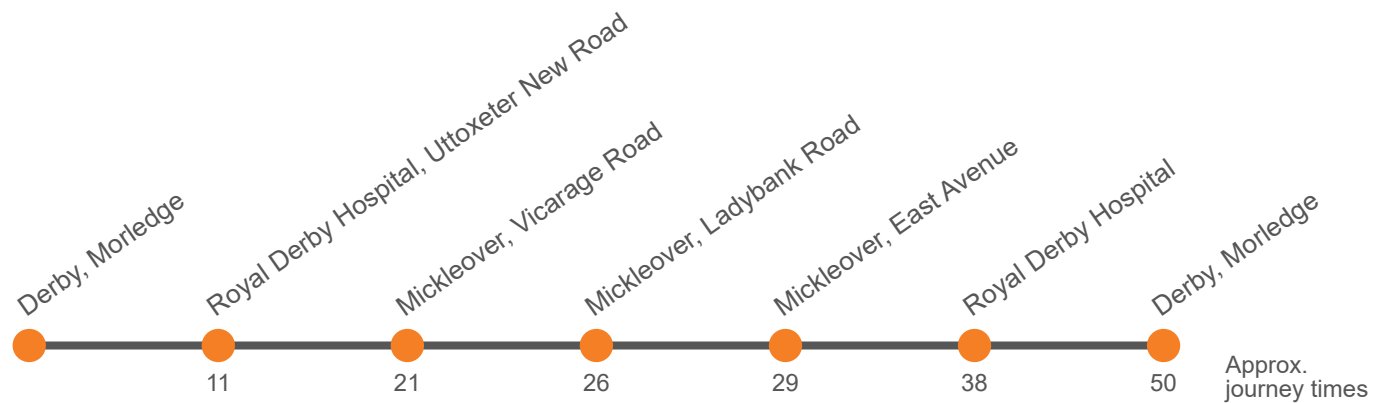

Sunday (continued)

Derby Bus Station, Bay 20	2230
Royal Derby Hospital, Uttoxeter New Road	2240
Mickleover, Vicarage Road	2248
Mickleover, opposite Ladybank Rd Shops	2252
Mickleover, East Avenue adj Bonsall Drive	2255
Royal Derby Hospital	2302
Derby Bus Station, Bay 20	2311