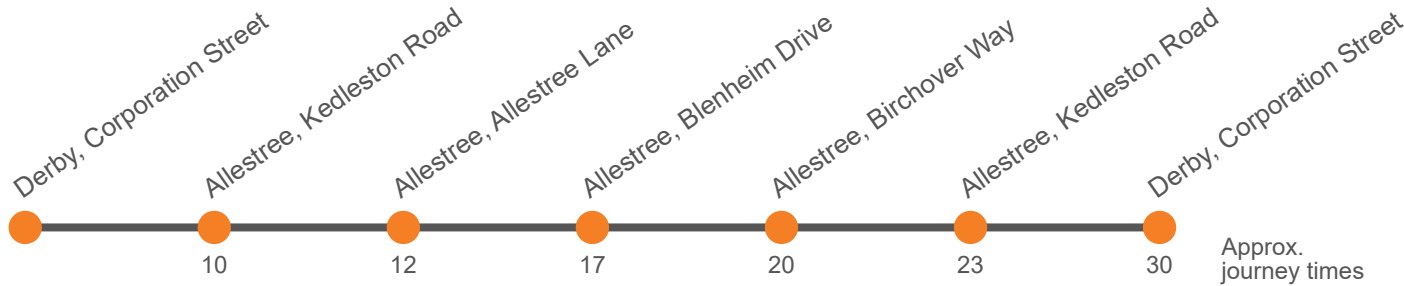

Then at these mins past the hour

until

**Saturday (continued)**

Derby, Corporation Street Stop J4	1430	1440	1450	1500	1510	1520	1530	1540	1550	1600	1610	1620
Derby University, Kedleston Road	1440	1450	1500	1510	1520	1530	1540	1550	1600	1610	1620	1630
Allestree Lane End	1443		1503		1523		1543		1603		1623	
Allestree, Blenheim Parade	1448		1508		1528		1548		1608		1628	
Allestree, Woodlands Road Top			1510									
Allestree, outside Park Farm Shopping Centre	1452		1515		1532		1552		1612		1632	
Allestree, opposite Park Farm Shopping Centre		1453		1513		1533		1553		1613		1633
Allestree, Woodlands Road Top						1538				1618		
Allestree, Blenheim Parade		1457		1517		1540		1557		1620		1637
Allestree Lane End		1502		1522		1545		1602		1625		1642
Derby University, Kedleston Road	1455	1505	1518	1525	1535	1548	1555	1605	1615	1628	1635	1645
Derby, Corporation Street Stop J4	1502	1512	1525	1532	1542	1555	1602	1612	1622	1635	1642	1652

**Saturday (continued)**

Derby, Corporation Street Stop J4	1630	1640	1650	1700	1710	1720	1730	1745	1800	1815	1830	1900
Derby University, Kedleston Road	1640	1650	1700	1710	1720	1730	1740	1755	1810	1825	1839	1909
Allestree Lane End	1643		1703		1723		1743		1813		1841	
Allestree, Blenheim Parade	1648		1708		1728		1748		1818		1844	
Allestree, Woodlands Road Top	1650						1750		1820			
Allestree, outside Park Farm Shopping Centre	1655		1712		1732		1755		1825		1847	
Allestree, opposite Park Farm Shopping Centre		1653		1713		1733		1758		1828		1912
Allestree, Woodlands Road Top				1718								
Allestree, Blenheim Parade		1657		1720		1737		1802		1832		1915
Allestree Lane End		1702		1725		1742		1807		1837		1918
Derby University, Kedleston Road	1658	1705	1715	1728	1735	1745	1758	1810	1828	1840	1849	1919
Derby, Corporation Street Stop J4	1705	1712	1722	1735	1742	1752	1805	1817	1835	1847	1856	1926