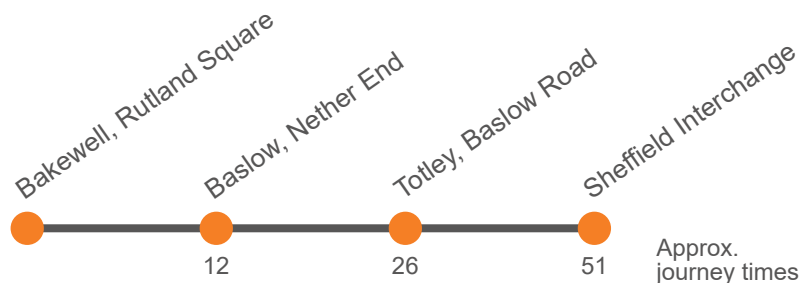

Bakewell - Sheffield

Effective from: 26/03/2023

TM Travel